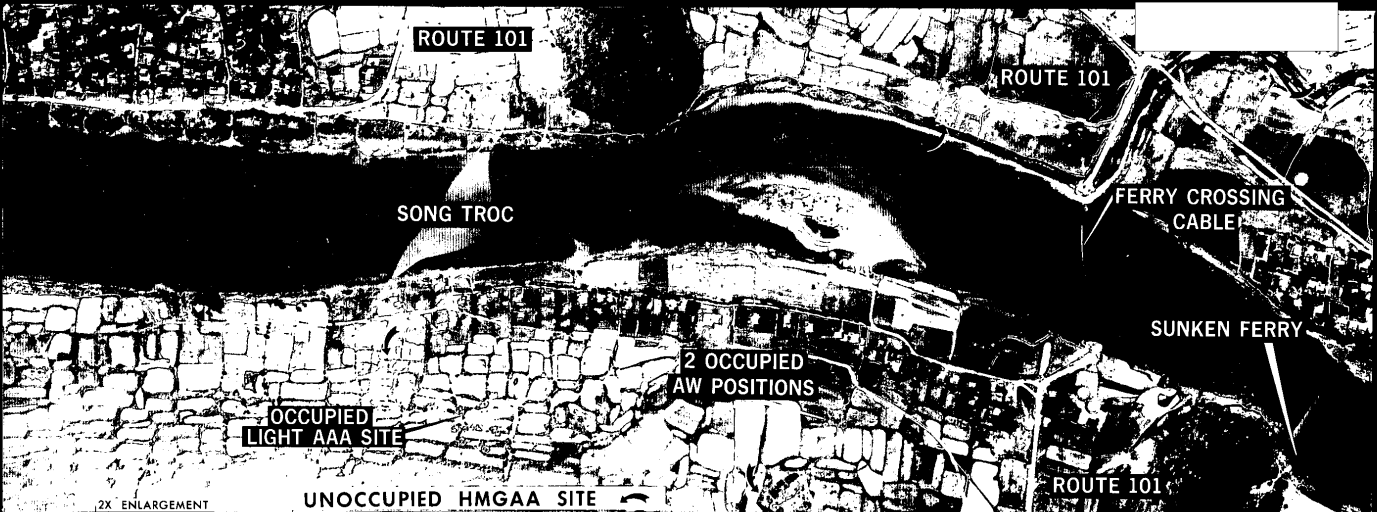

# CAMOUFLAGED FERRIES ROUTE 101, NORTH VIETNAM 17-36N 106-19E

25X1

25X1

CAMOUFLAGED FERRY IN  
CONSTRUCTED BERTH

10X ENLARGEMENT

CAMOUFLAGED FERRY

10X ENLARGEMENT

2X ENLARGEMENT  
NPIC K-8049 (4/66)