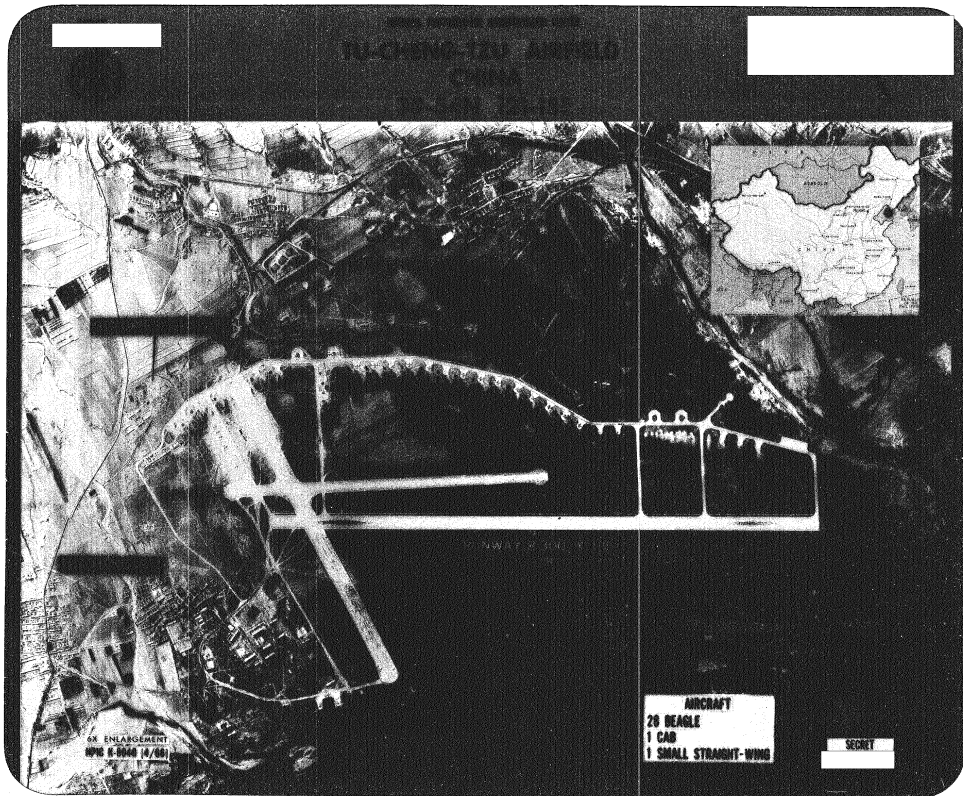

K-8040/66 Tu-Cheng-Tzu Airfield, China

SECRET

K 8040

NPIC CONTROL NUMBER

REPRODUCTION OF THIS DOCUMENT IN WHOLE OR IN PART IS PROHIBITED EXCEPT WITH THE PERMISSION OF THE OFFICE OF ORIGIN.

SECRET

AIRCRAFT	
20 BEAGLE	
1 CAB	
1 SMALL STRAIGHT-WING	

SECRET

25X1

25X1

25X1

25X1

25X1