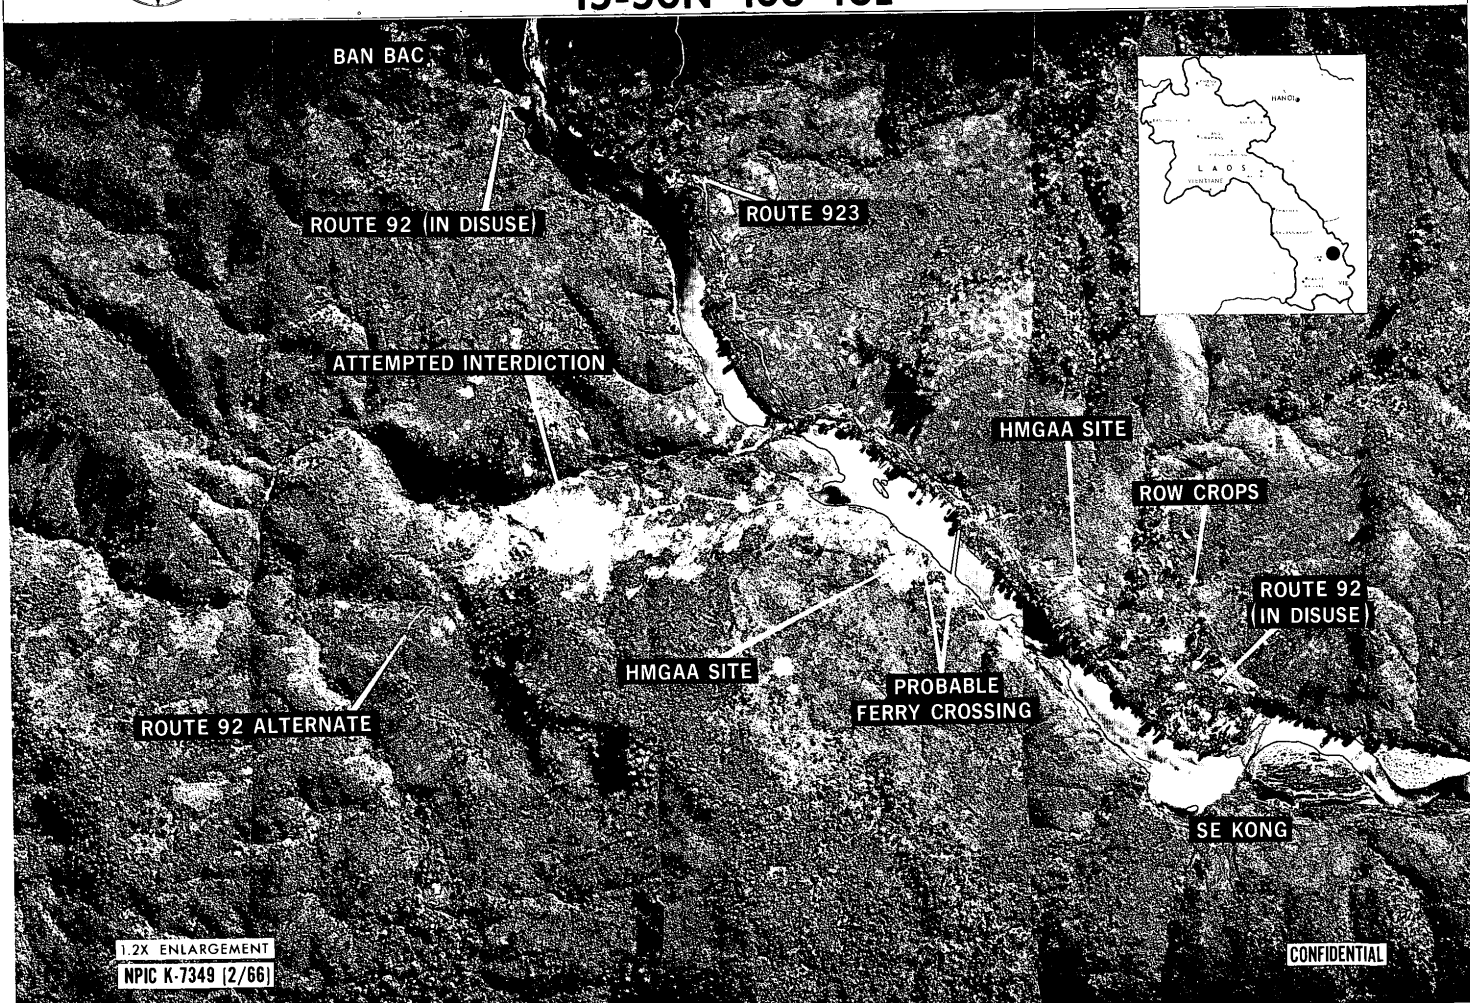

CONFIDENTIAL

NATIONAL PHOTOGRAPHIC INTERPRETATION CENTER

25X1

STATUS OF ROUTE 92 BAN BAC AREA, LAOS 15-50N 106-46E

1.2X ENLARGEMENT
NPIC K-7349 (2/66)

CONFIDENTIAL