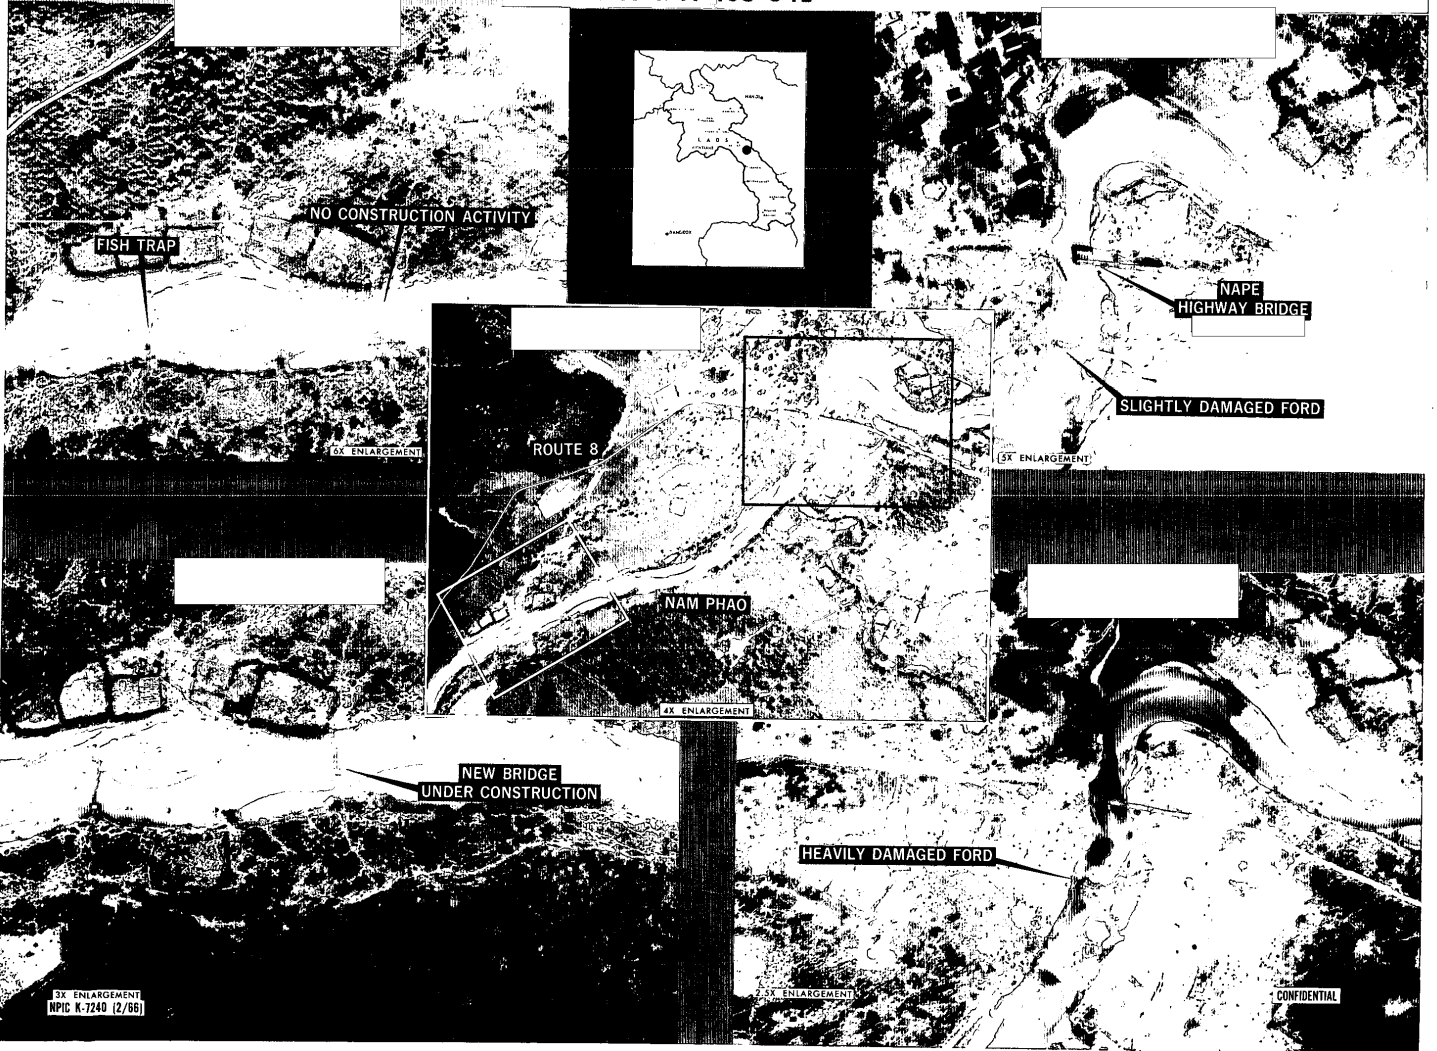

### RIVER CROSSINGS, ROUTE 8 BAN NAPE, LAOS 18-17N 105-04E

25X1

25X1

225X1

CONFIDENTIAL