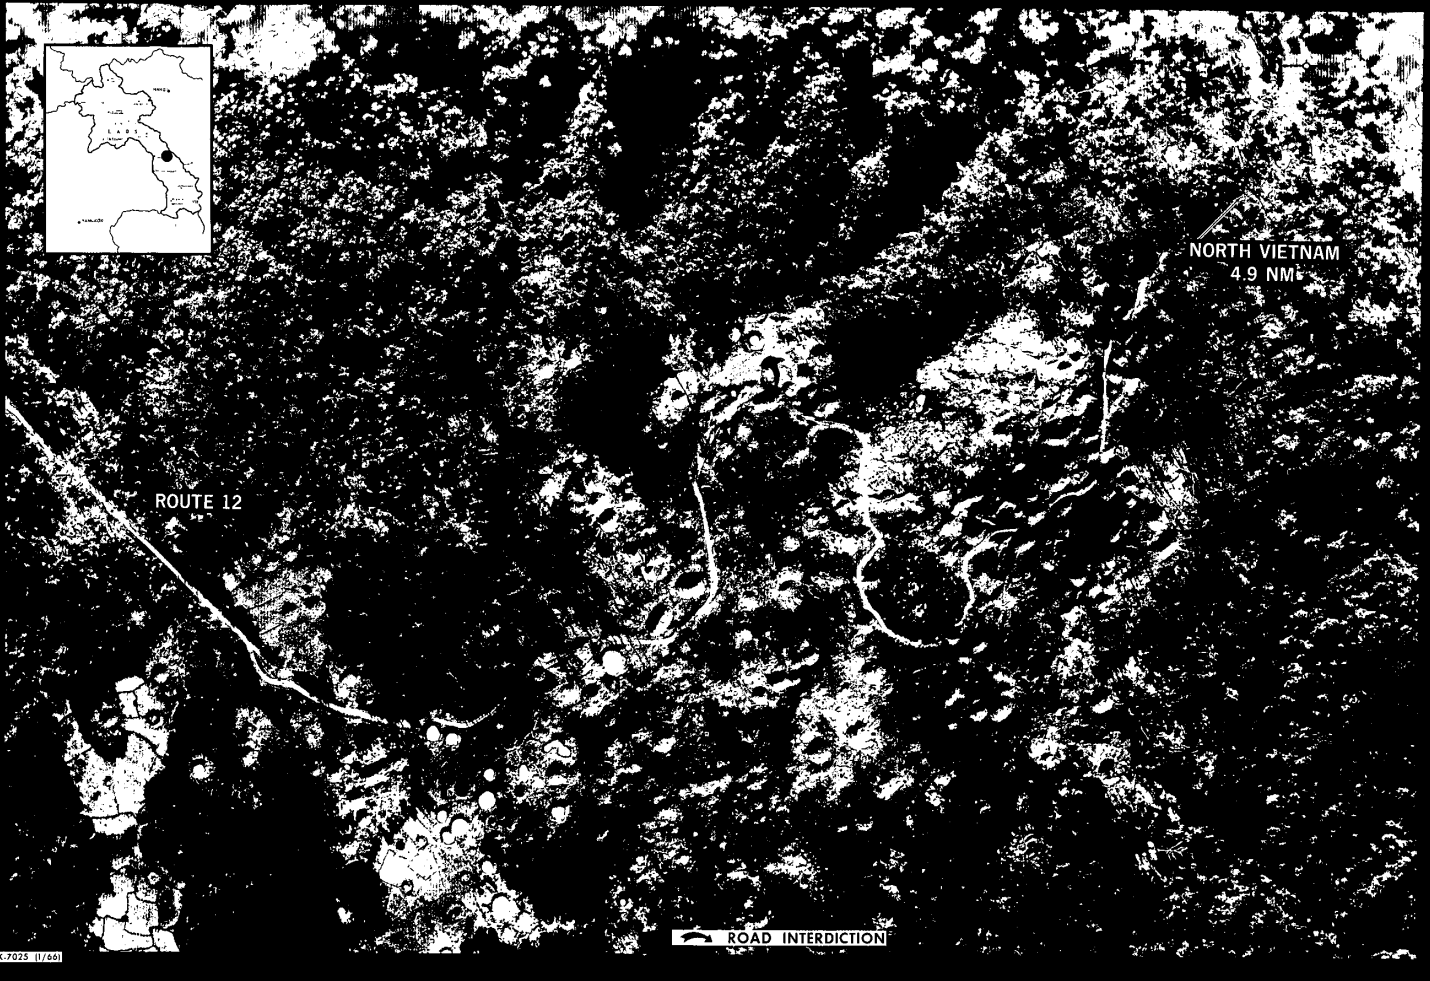

INTERDICTION

MU GIA PASS CHOKE POINT, LAOS

17-35N 105-44E

NK-7025 (1/66)