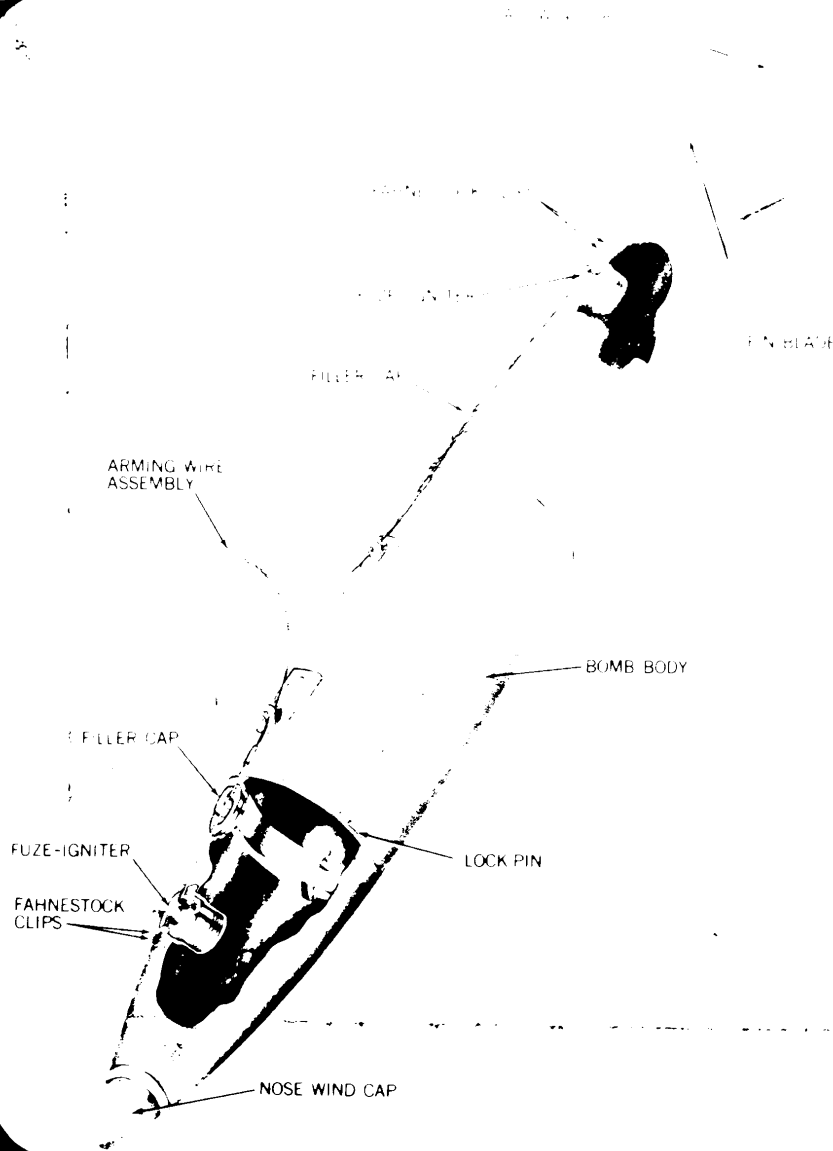

CONFIDENTIAL

NATIONAL  
PHOTOGRAPHIC  
INTERPRETATION  
CENTER

**LOW-DRAG CONFIGURATION  
FILLER CAPACITY  
112 GALLONS**

NPIC K-3117 (8/65)  
CONFIDENTIAL