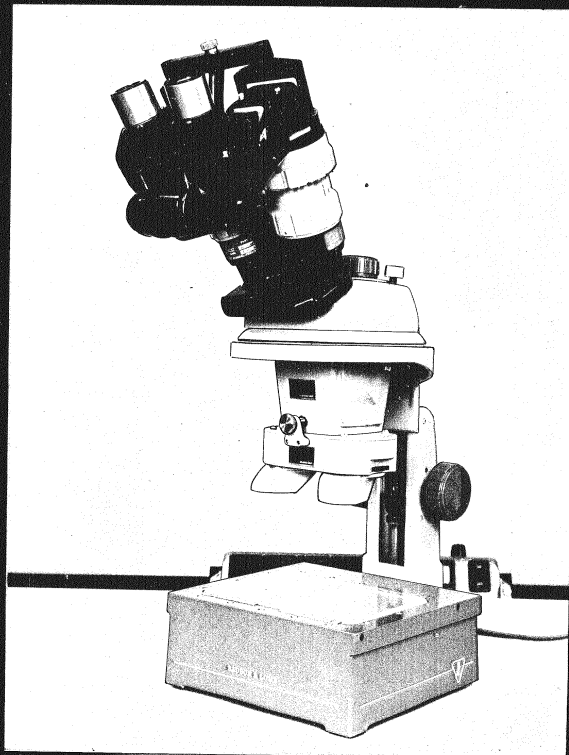

SECRET

NPTC: K-0035

1
REPRODUCTION OF THIS DOCUMENT IN WHOLE OR IN PART IS PROHIBITED EXCEPT WITH THE PERMISSION OF THE OFFICE OF ORIGIN.

SECRET

VARIABLE RATIO ANAMORPHIC EYEPIECE

MODEL [REDACTED] SHELL ITEM [REDACTED]
MATERIAL [REDACTED] DELIVERY DUE DECEMBER 1965

25X1

SECRET