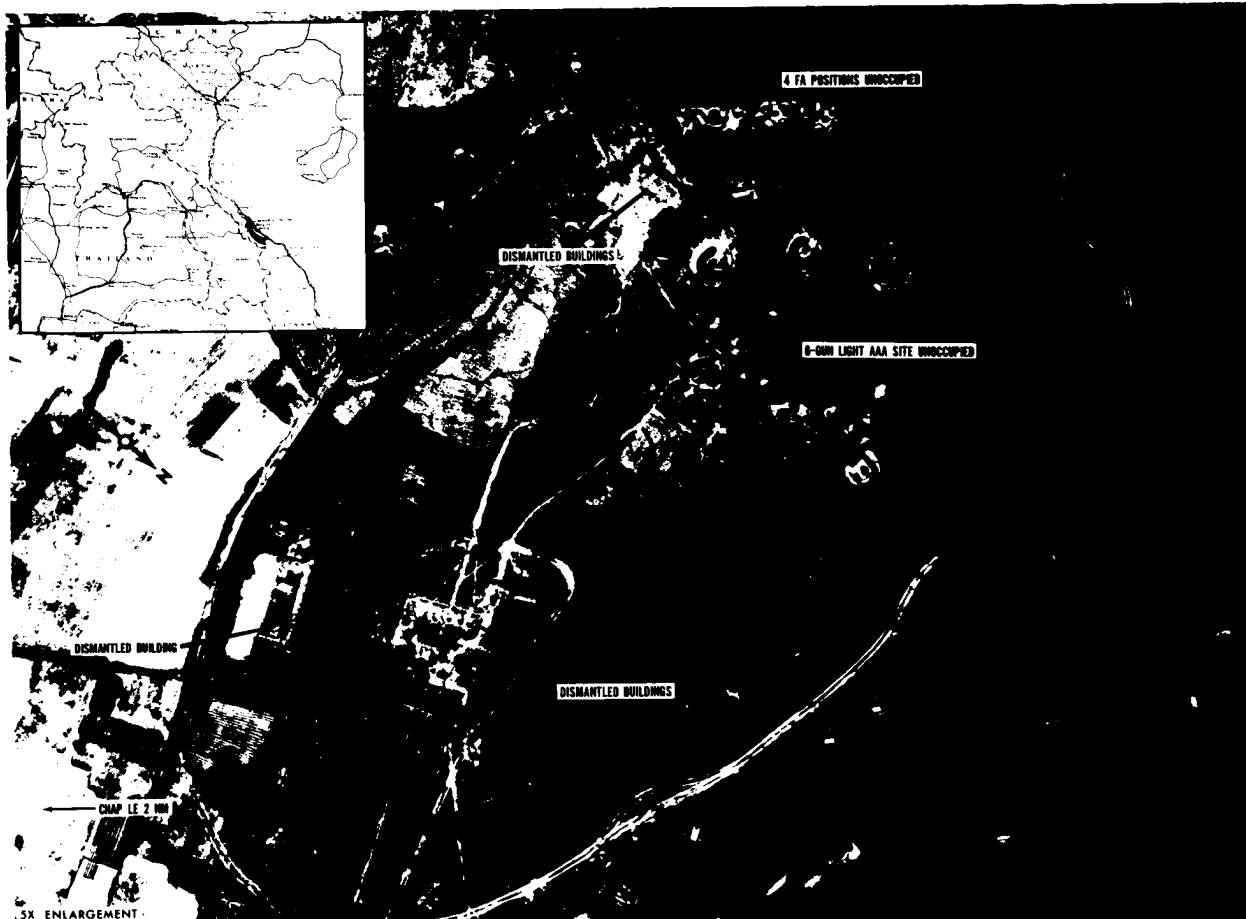

SECRET

25X1

AAA SITE
CHAP LE, NORTH VIETNAM
17-08-10N 106-56-45E

NPIC J-7483 (2/65)

SECRET