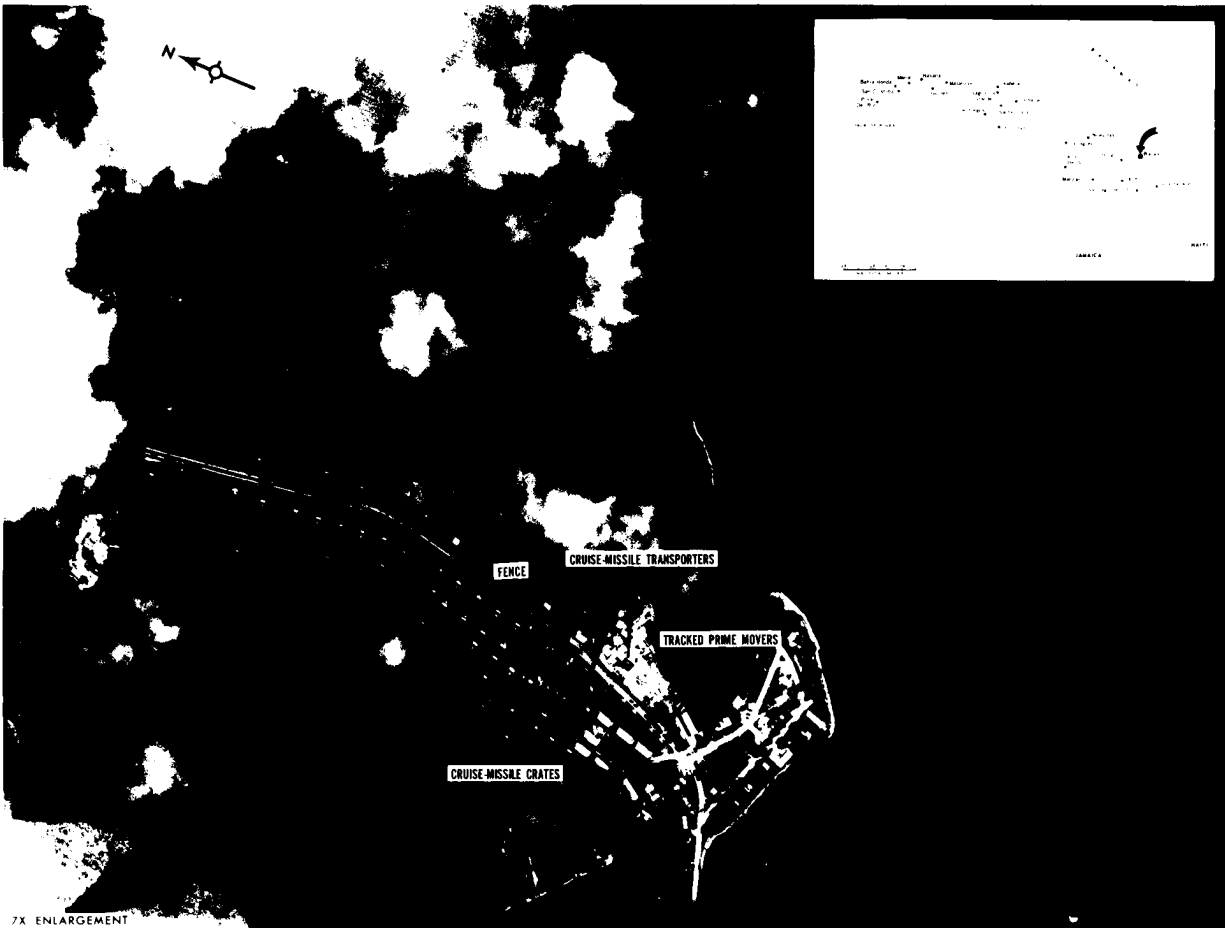

SECRET

✓

SECRET

NATIONAL PHOTOGRAPHIC INTERPRETATION CENTER

25X1

CRUISE-MISSILE ACTIVITY BANES NAVAL BASE, CUBA 20-55N 75-42W

7X ENLARGEMENT

67