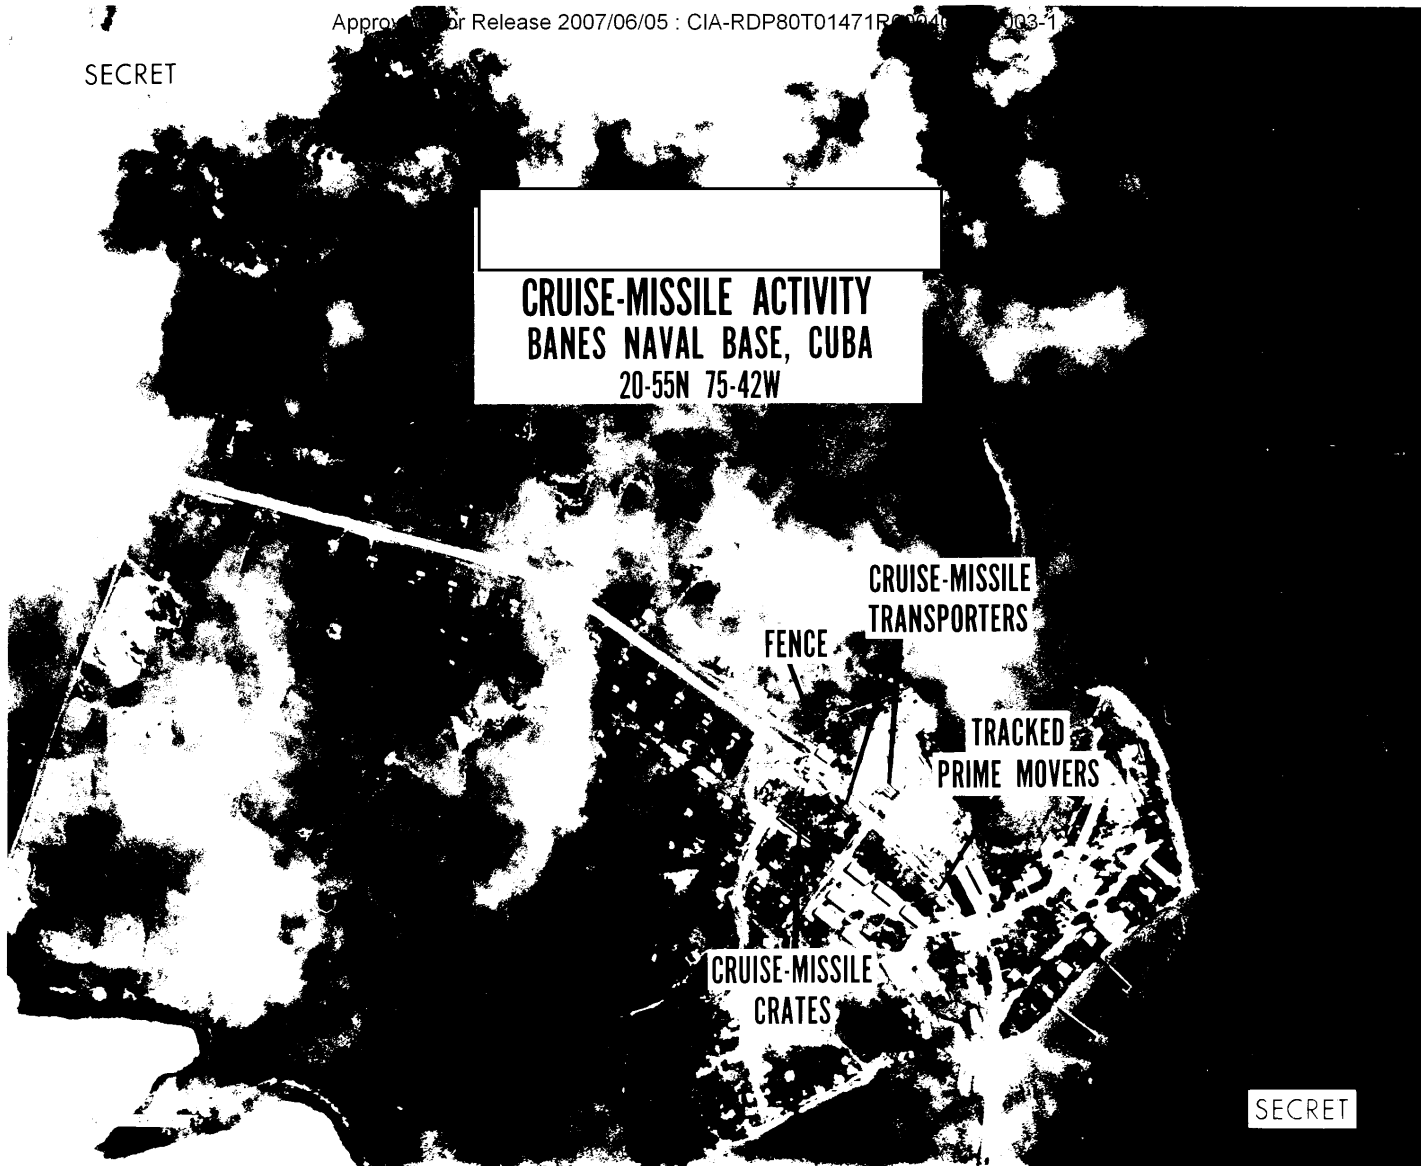

SECRET

**CRUISE-MISSILE ACTIVITY
BANES NAVAL BASE, CUBA
20-55N 75-42W**

SECRET