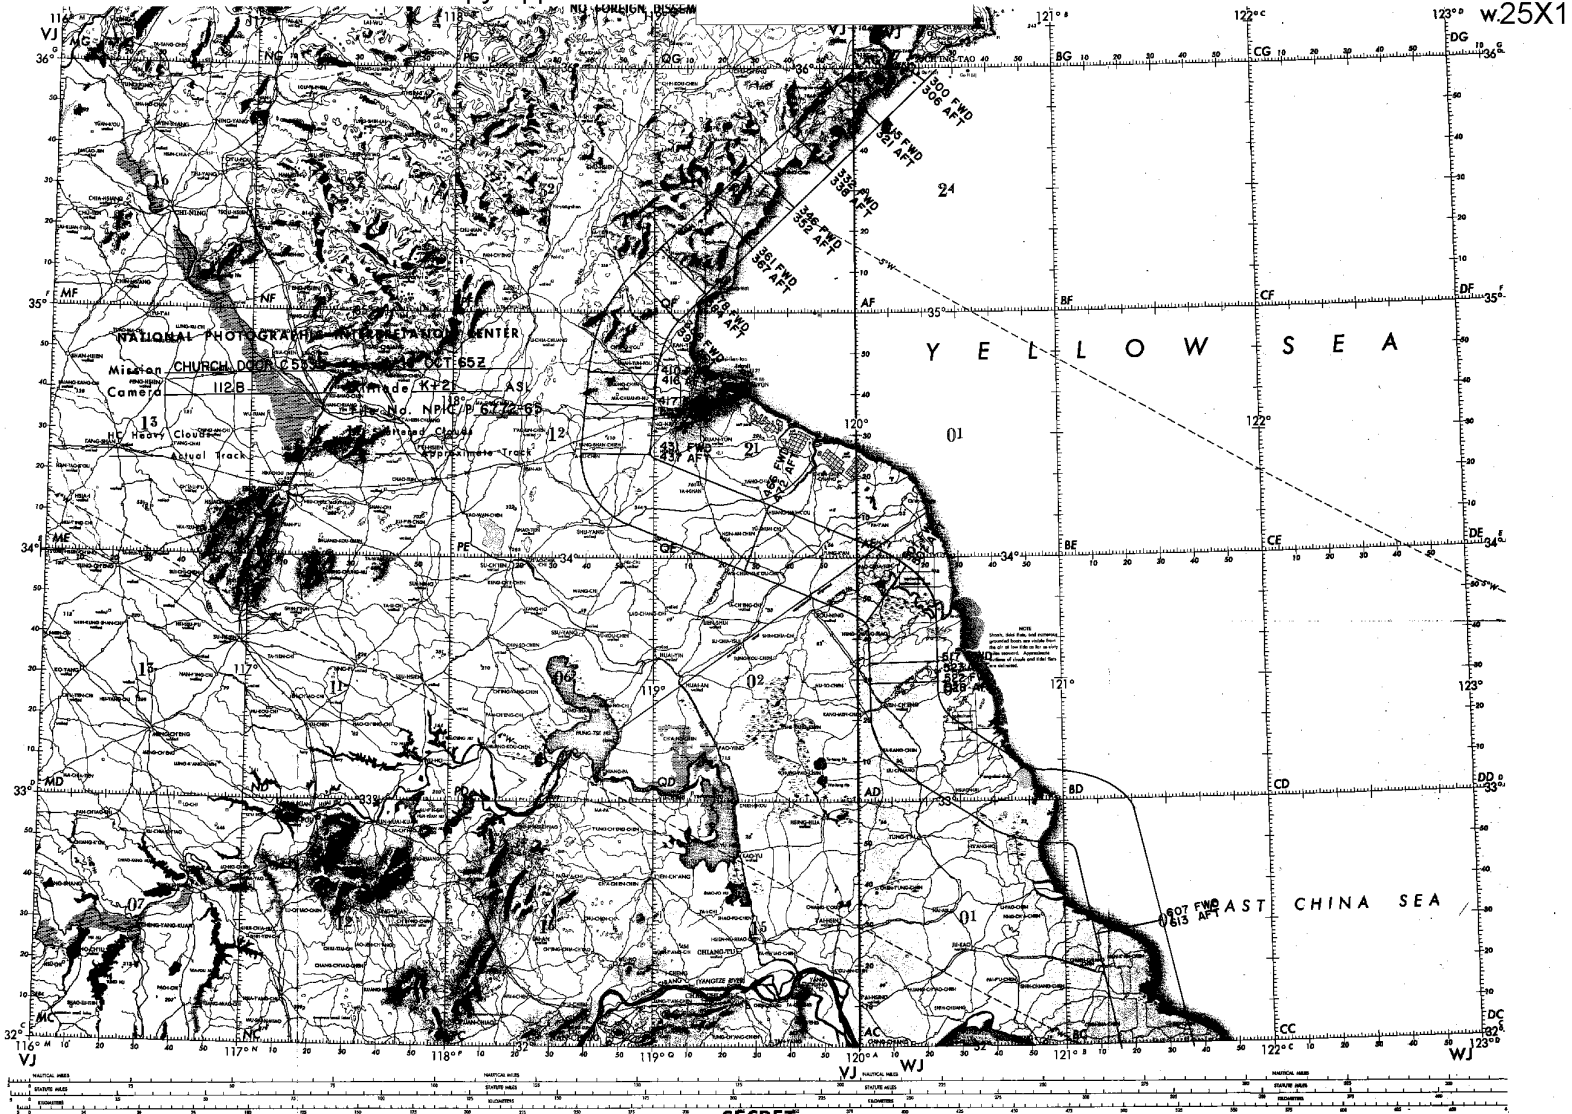

25X1

Declassified in Part - Sanitized Copy Approved for Release 2012/08/08 : CIA-RDP79T01355A000100010016-9

W25X1

USAF OPERATIONAL NAVIGATION CHART
NO FOREIGN DISSEM

HUNG-TSE LAKE
CHINA
ONC 386

25X1

Declassified in Part - Sanitized Copy Approved for Release 2012/08/08 : CIA-RDP79T01355A000100010016-9