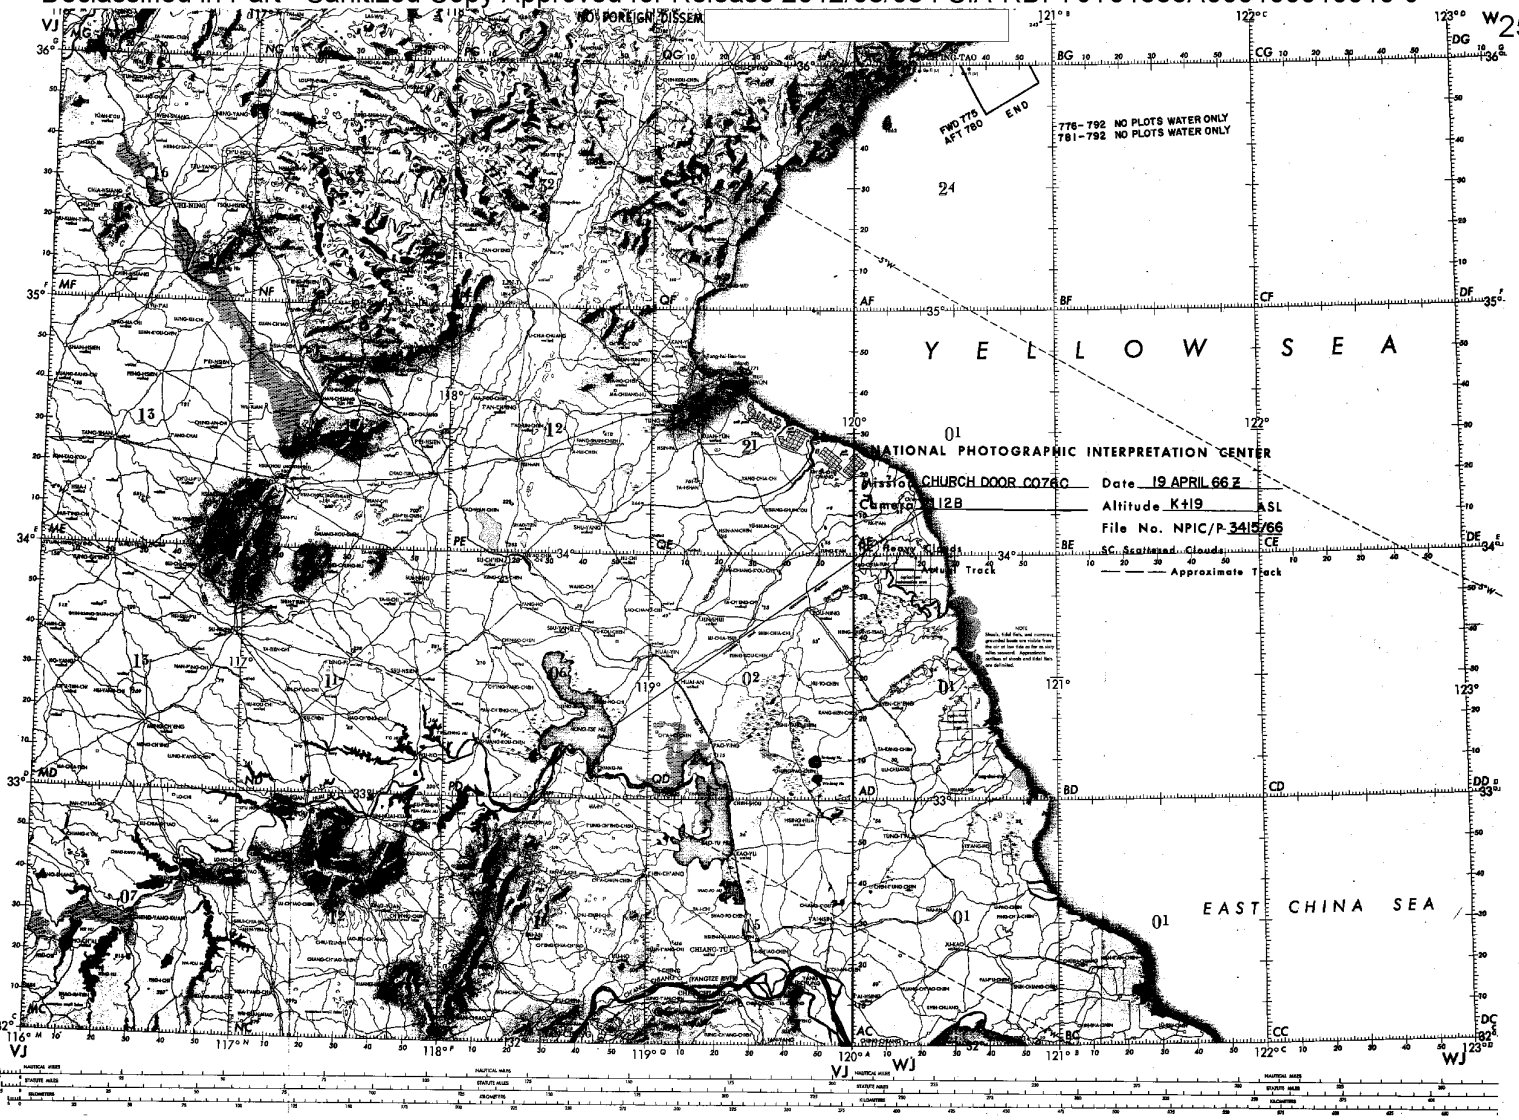

W25X1

USAF OPERATIONAL NAVIGATION CHART
NO FOREIGN DISSEM

HUNG-TSE LAKE
CHINA
ONC 386

25X1