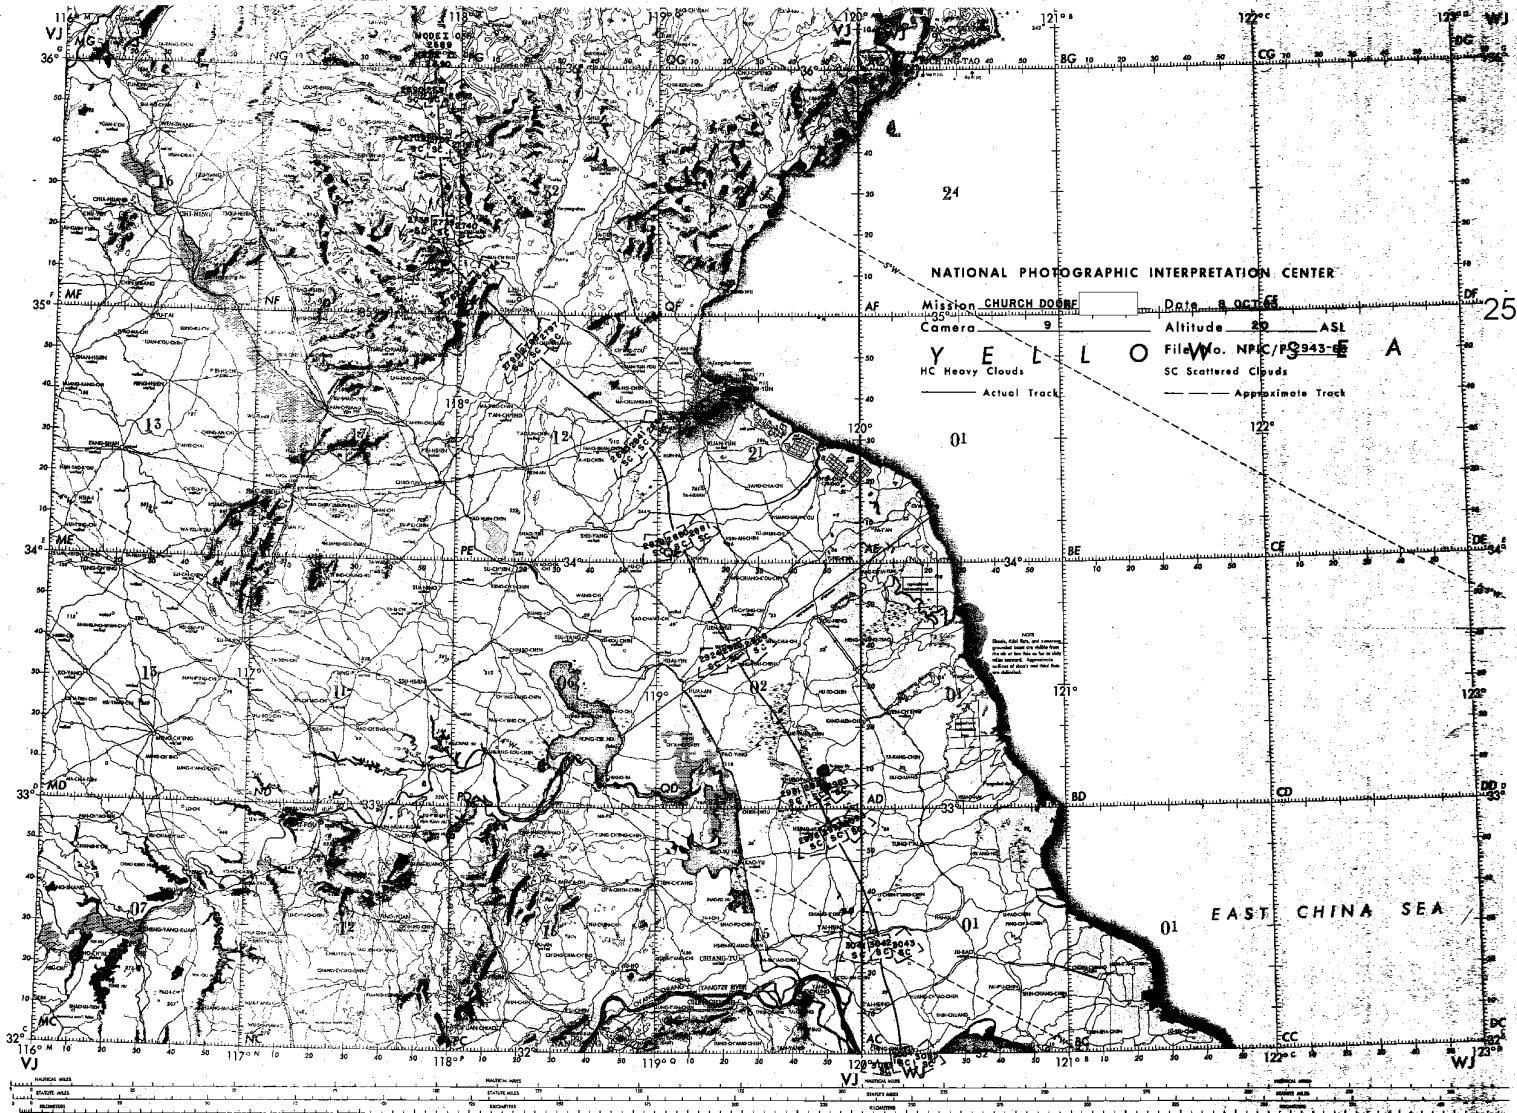

US AIR OPERATIONAL NAVIGATION CHART

SECRET
 NO FOREIGN DISSEM
 HUNG-TSE LAKE
 ONC 386

Declassified in Part - Sanitized Copy Approved for Release 2012/08/08 : CIA-RDP79T01355A000100010016-9

SECRET

Declassified in Part - Sanitized Copy Approved for Release 2012/08/08 : CIA-RDP79T01355A000100010016-9