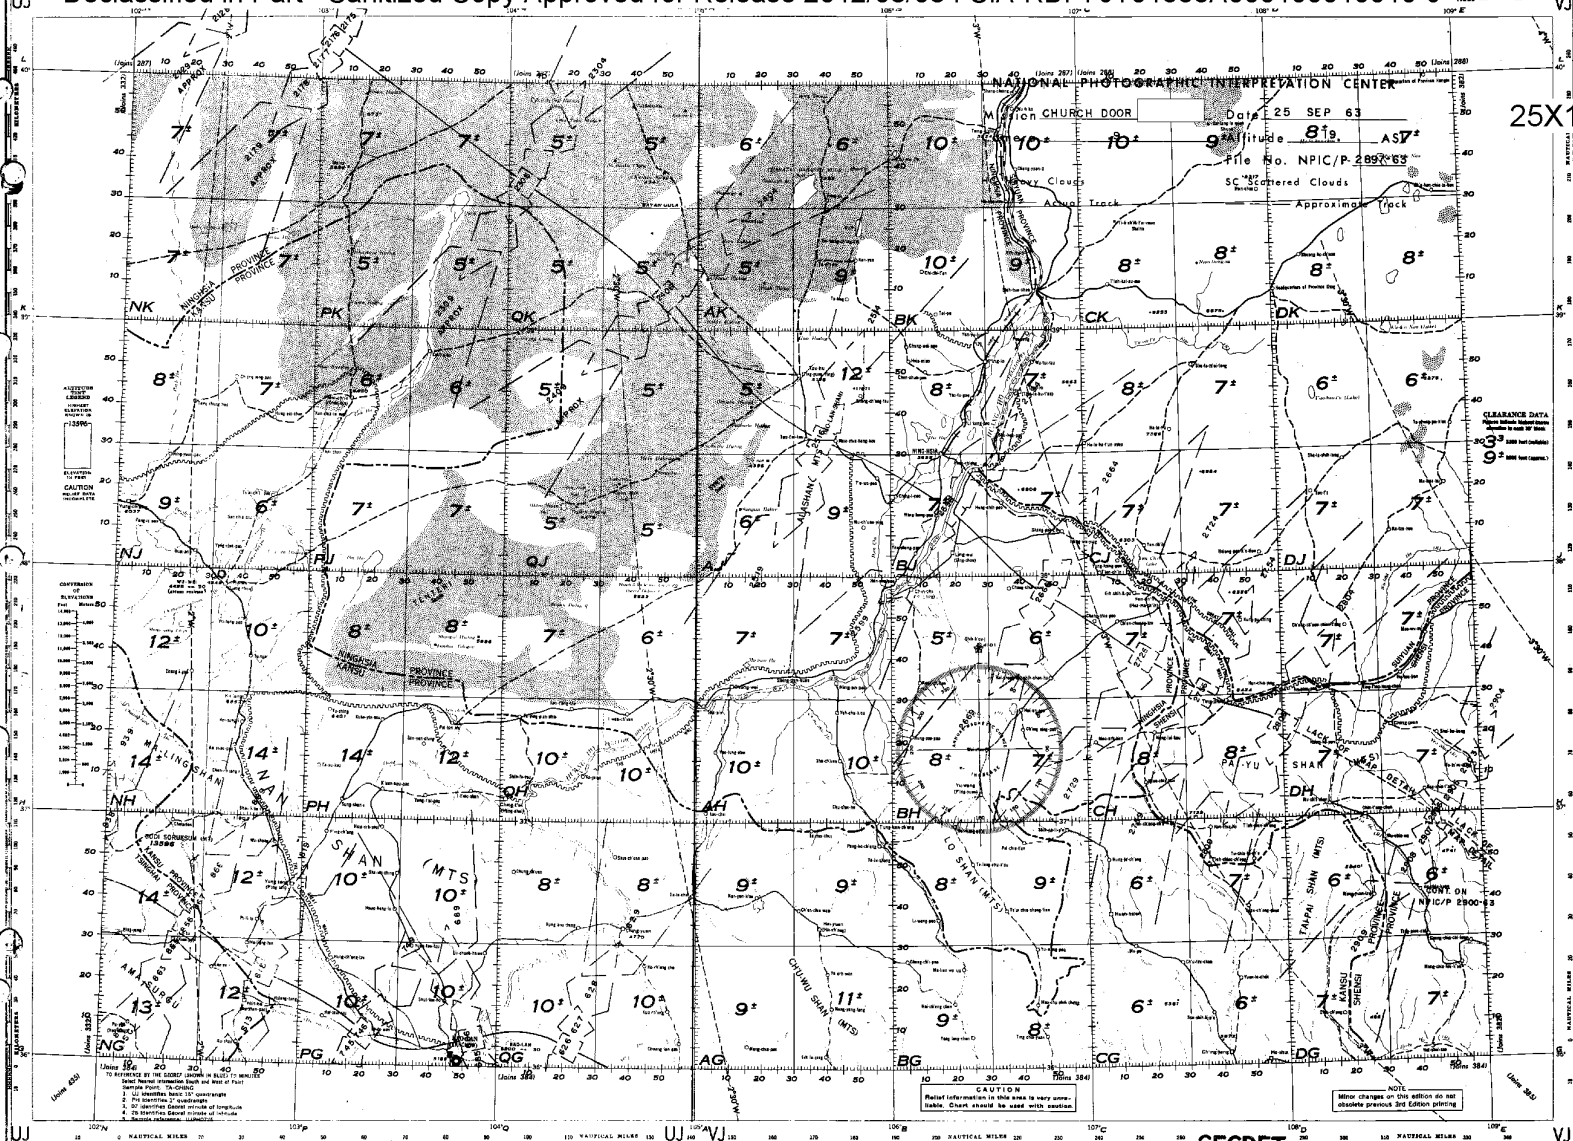

ALASHAN MOUNTAINS (883)

Declassified in Part - Sanitized Copy Approved for Release 2012/08/08 : CIA-RDP79T01355A000100010016-9

25X1

25X1

SECRET

WORLD AVIATION CHART

(383)

Declassified in Part - Sanitized Copy Approved for Release 2012/08/08 : CIA-RDP79T01355A000100010016-9