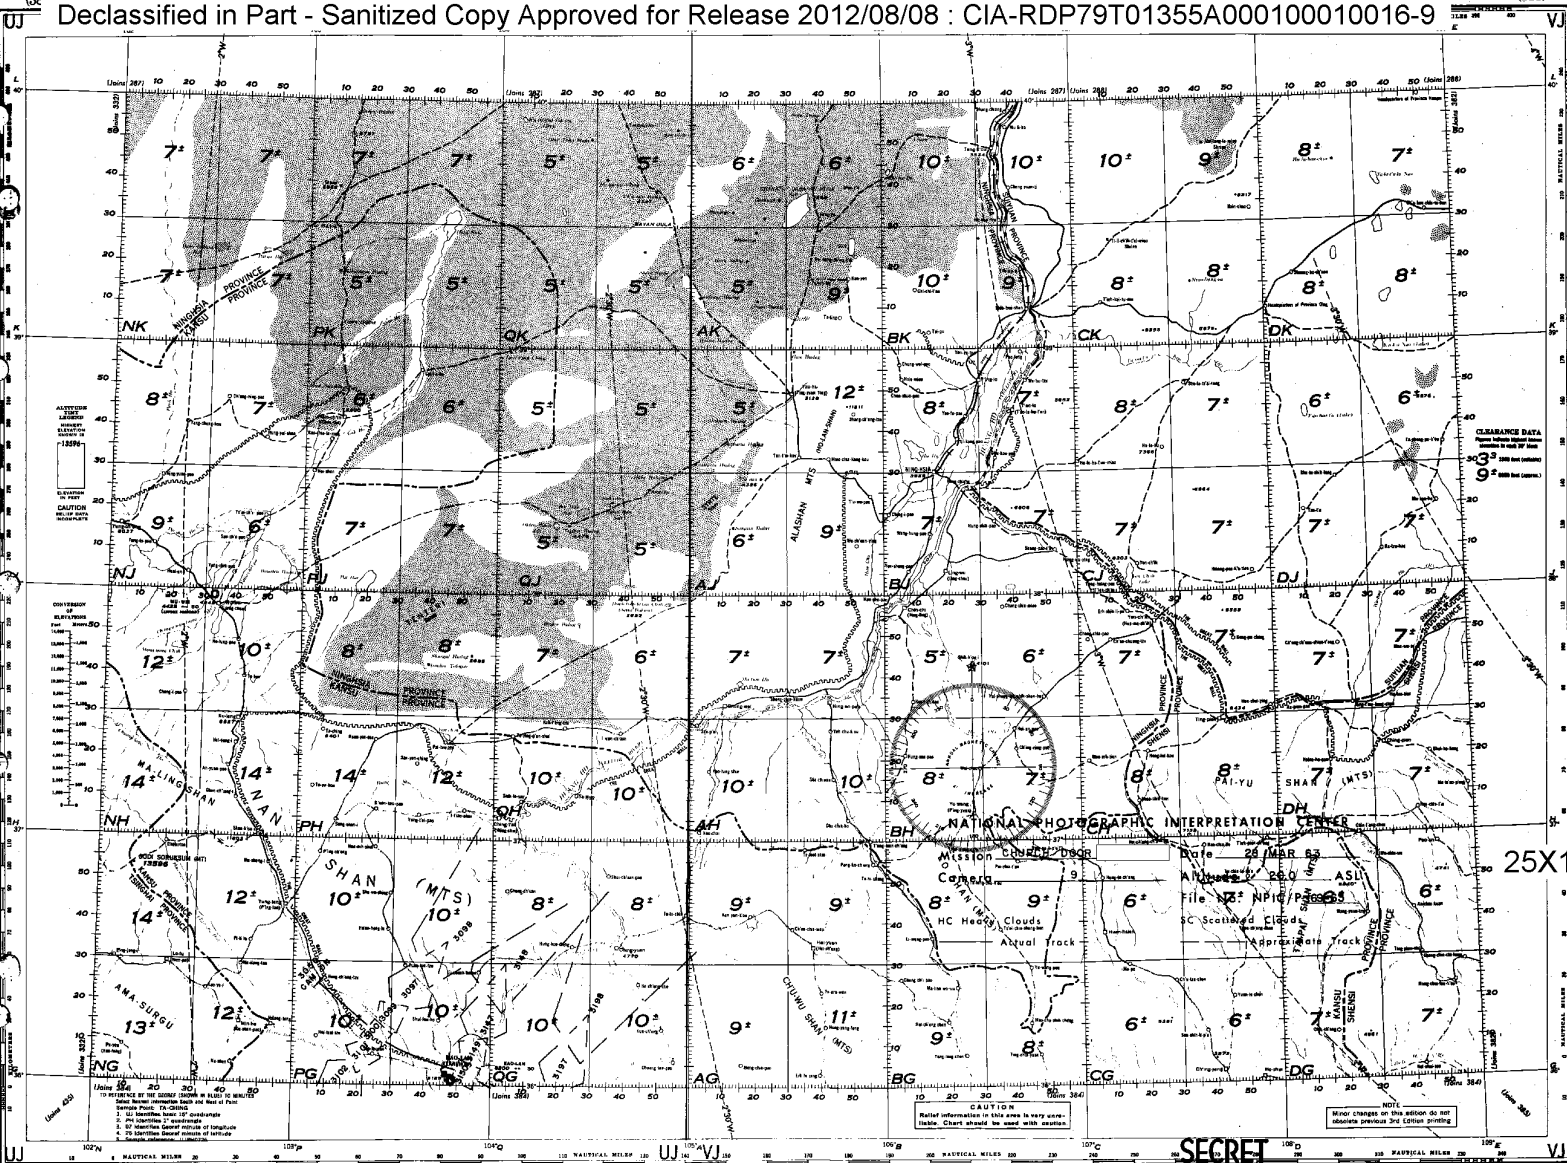

ALASHAN MOUNTAINS (883)

Declassified in Part - Sanitized Copy Approved for Release 2012/08/08 : CIA-RDP79T01355A000100010016-9

25X1

25X1

SECRET

WORLD AVIATION CHART

(383)

Declassified in Part - Sanitized Copy Approved for Release 2012/08/08 : CIA-RDP79T01355A000100010016-9