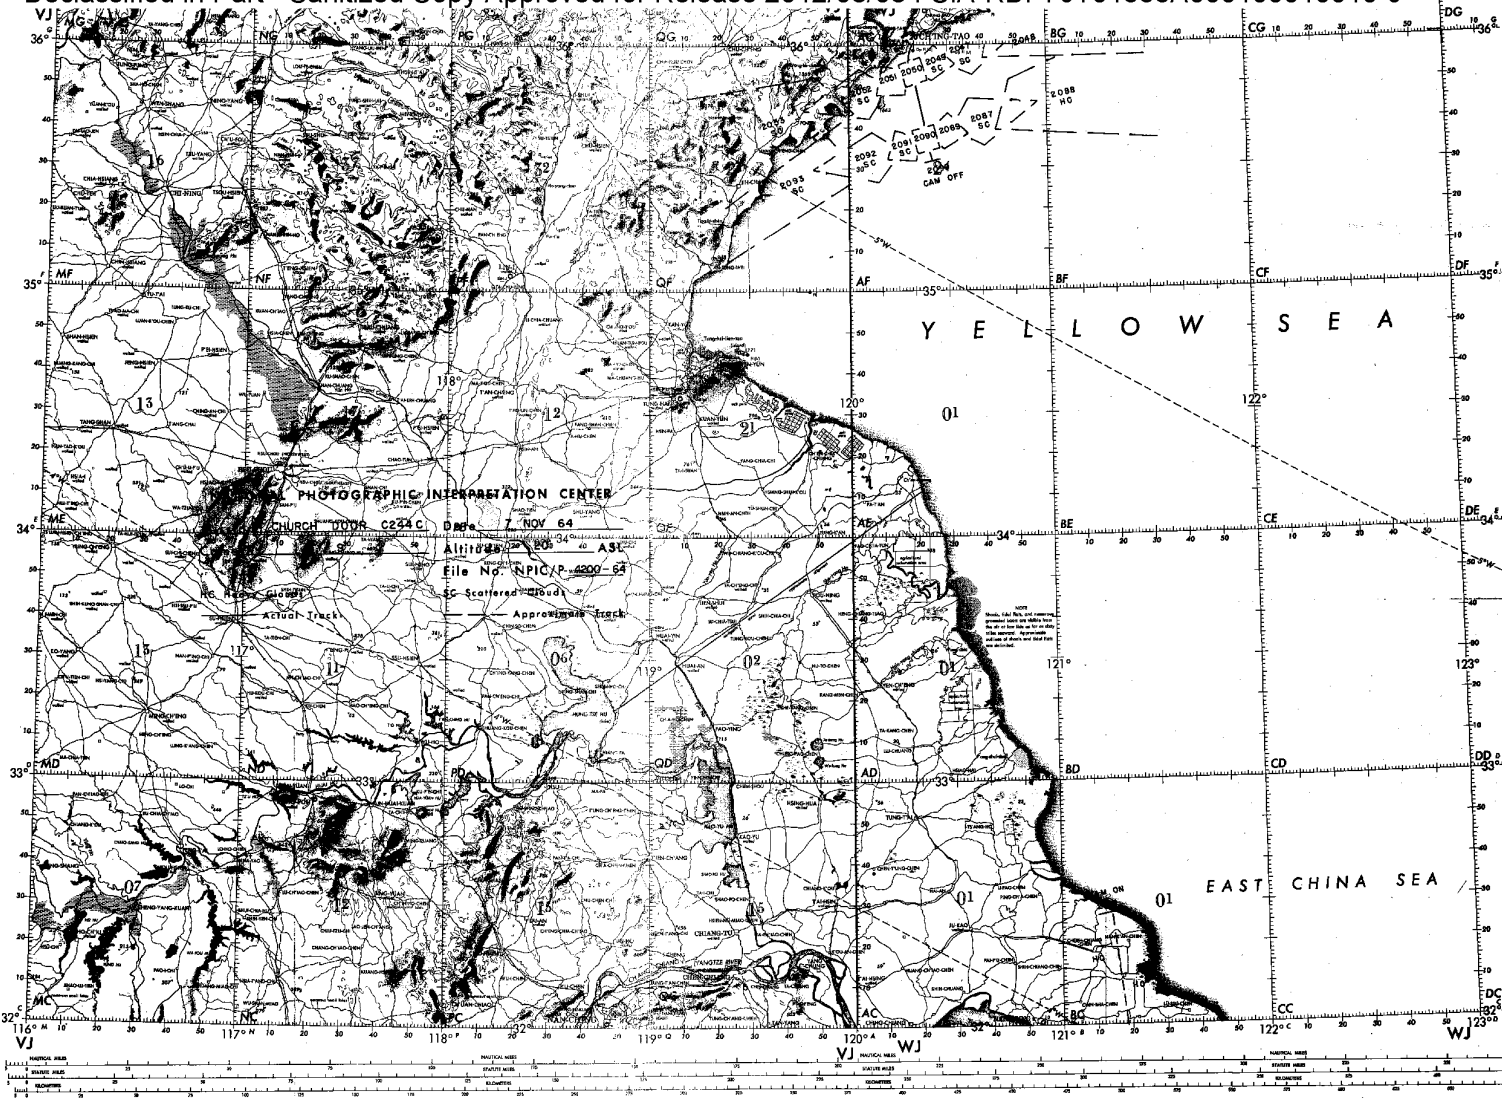

SECRET

Declassified in Part - Sanitized Copy Approved for Release 2012/08/08 : CIA-RDP79T01355A000100010016-9

USAF OPERATIONAL NAVIGATION CHART

SECRET
NO FOREIGN DISSEM

HUNG-TSE LAKE
ONC 386

Declassified in Part - Sanitized Copy Approved for Release 2012/08/08 : CIA-RDP79T01355A000100010016-9