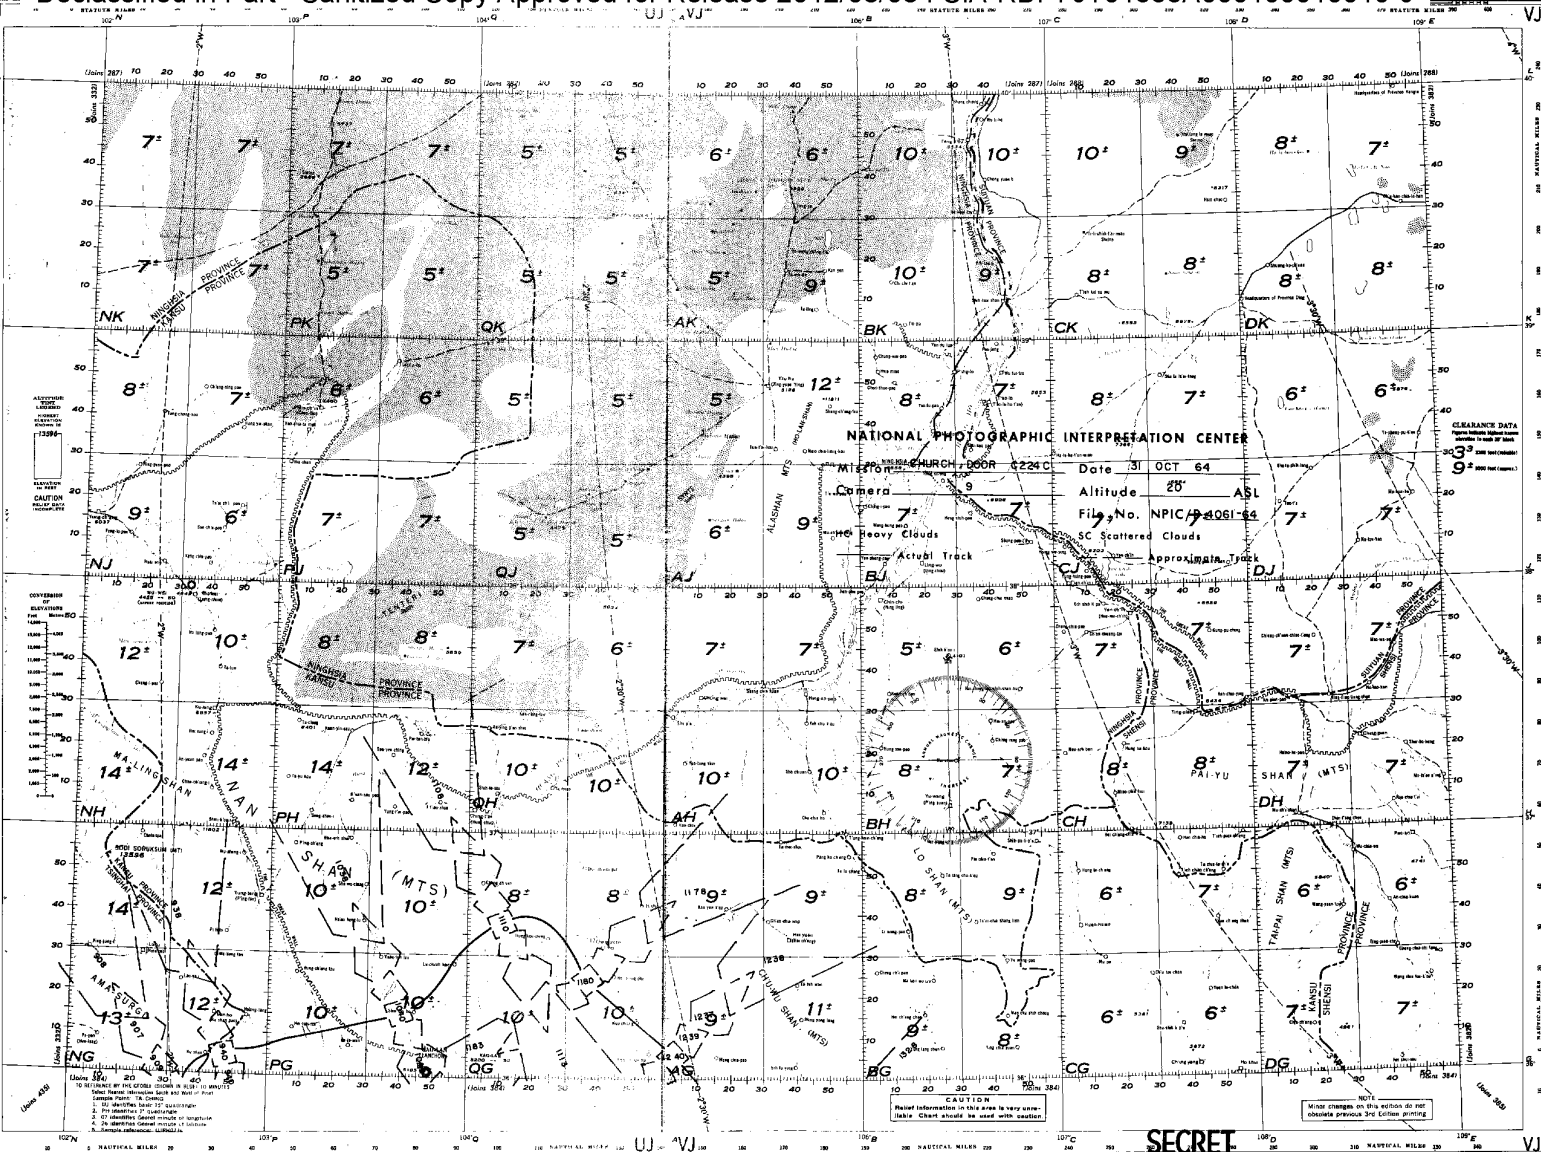

SECRET

Declassified in Part - Sanitized Copy Approved for Release 2012/08/08 : CIA-RDP79T01355A000100010016-9

(883)

SECRET

NO FOREIGN DISSEM

ALASHAN MOUNTAINS (883)

Declassified in Part - Sanitized Copy Approved for Release 2012/08/08 : CIA-RDP79T01355A000100010016-9