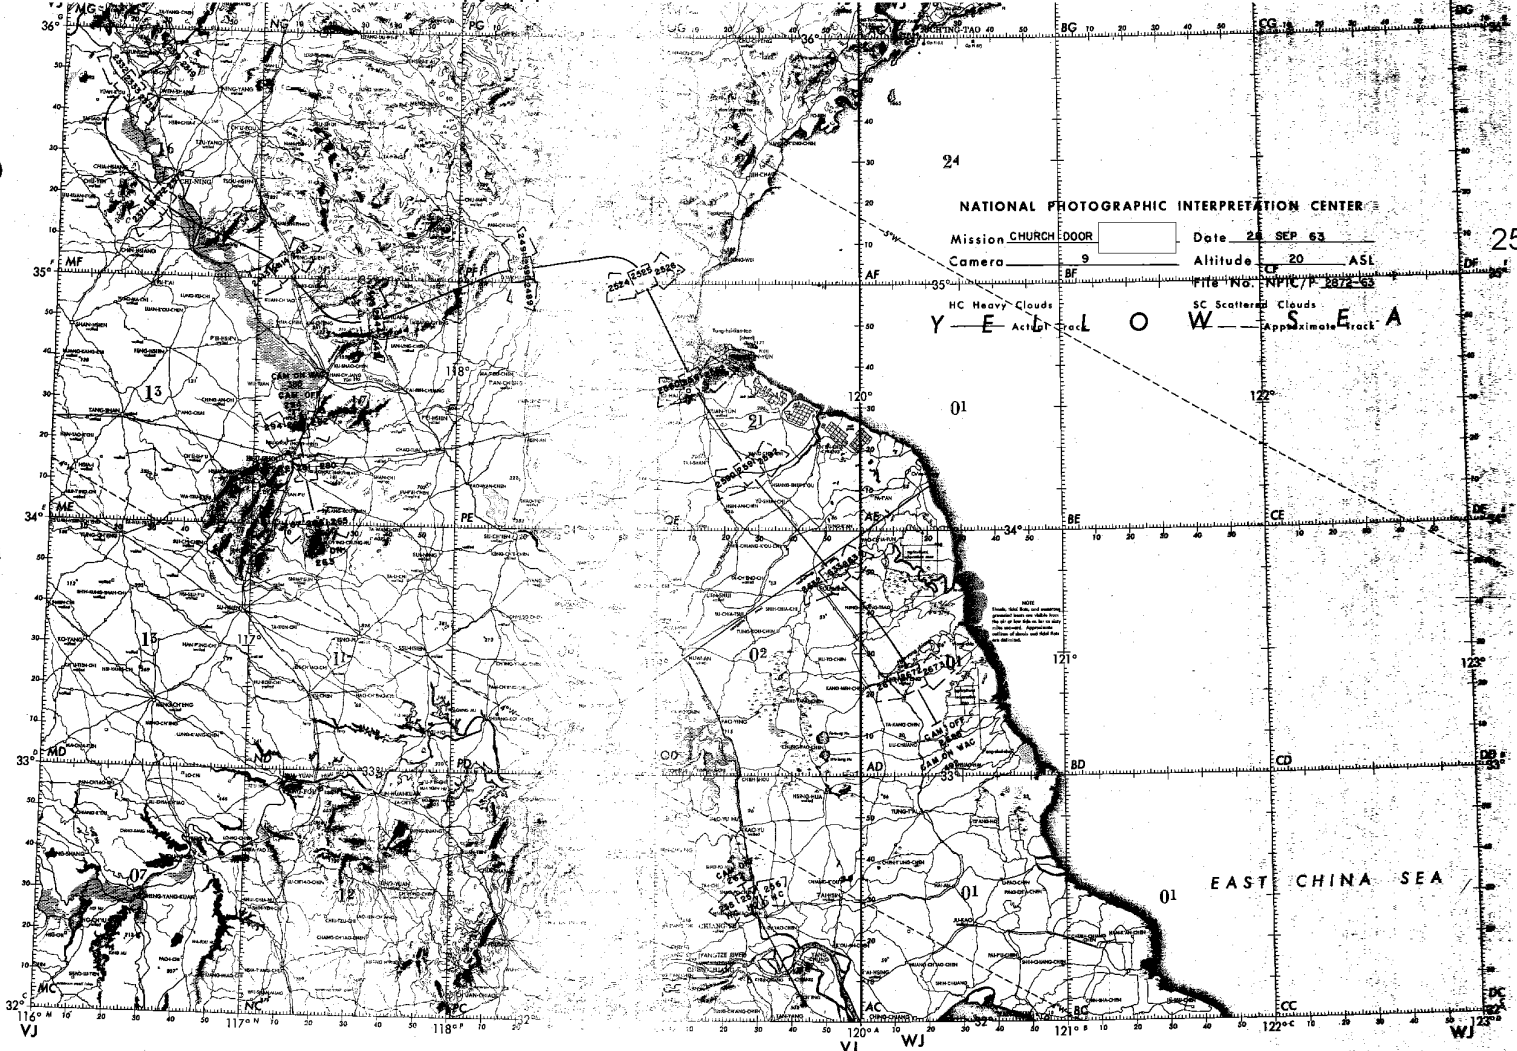

USAF OPERATIONAL NAVIGATION CHART

SECRET
NO FOREIGN DISSEM

HUNG-TSE LAKE
CHINA
ONC 386

Declassified in Part - Sanitized Copy Approved for Release 2012/08/08 : CIA-RDP79T01355A000100010016-9

SECRET

Declassified in Part - Sanitized Copy Approved for Release 2012/08/08 : CIA-RDP79T01355A000100010016-9