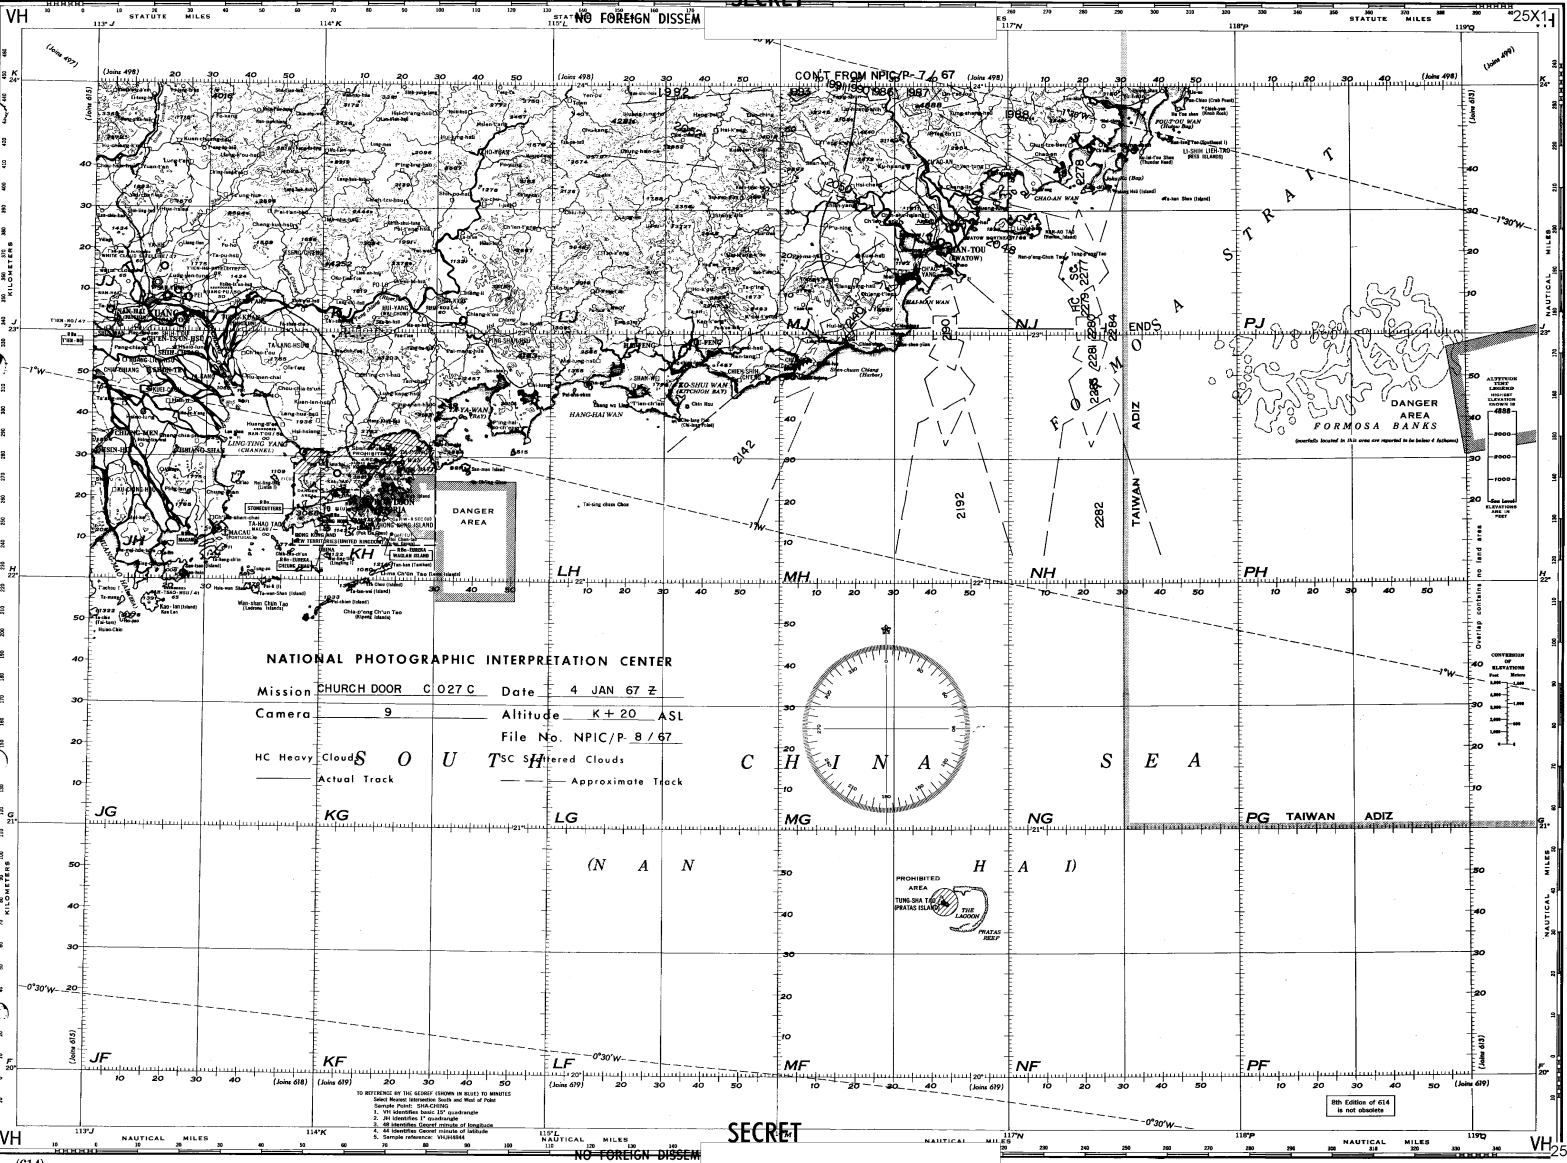

NATIONAL PHOTOGRAPHIC INTERPRETATION CENTER
Mission CHURCH DOOR C 027 C Date 4 JAN 67 ±
Camera 9 Altitude K ± 20 ASL
File No. NPIC/P. 8 / 67
HC Heavy Clouds S O U TSC Filtered Clouds
Actual Track Approximate Track

SECRET