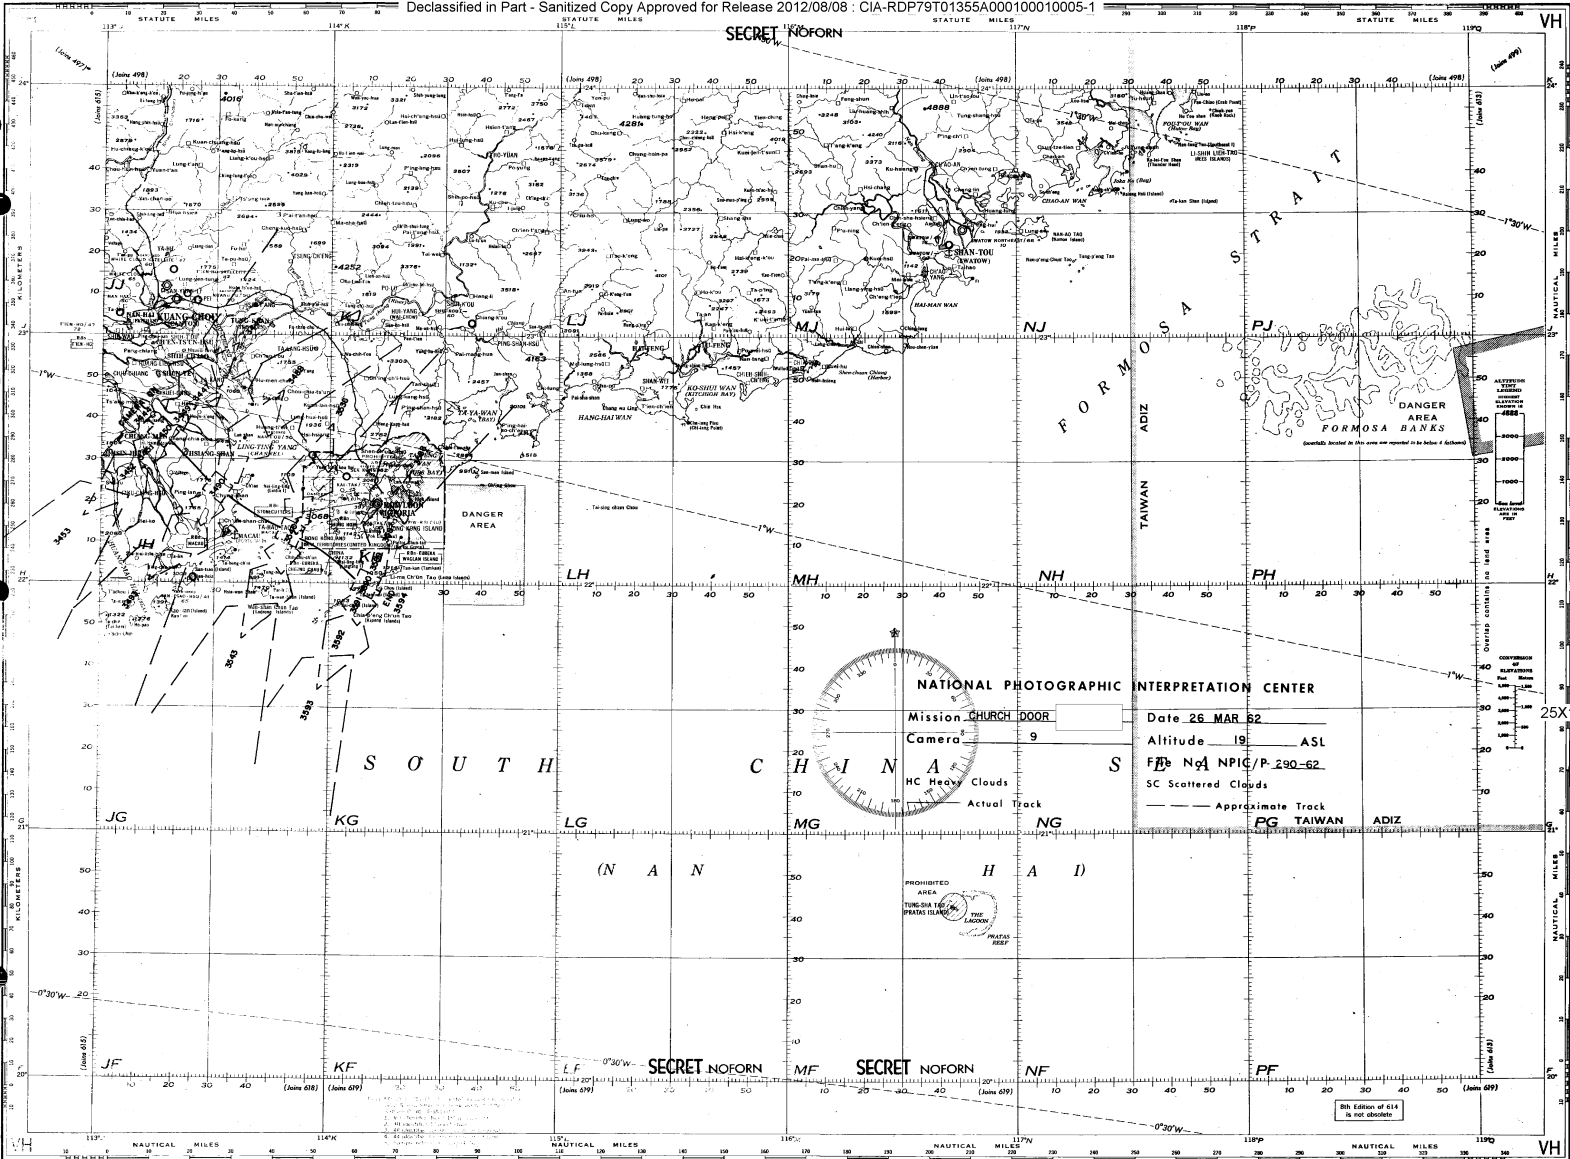

Declassified in Part - Sanitized Copy Approved for Release 2012/08/08 : CIA-RDP79T01355A000100010005-1

SECRET NOFORN