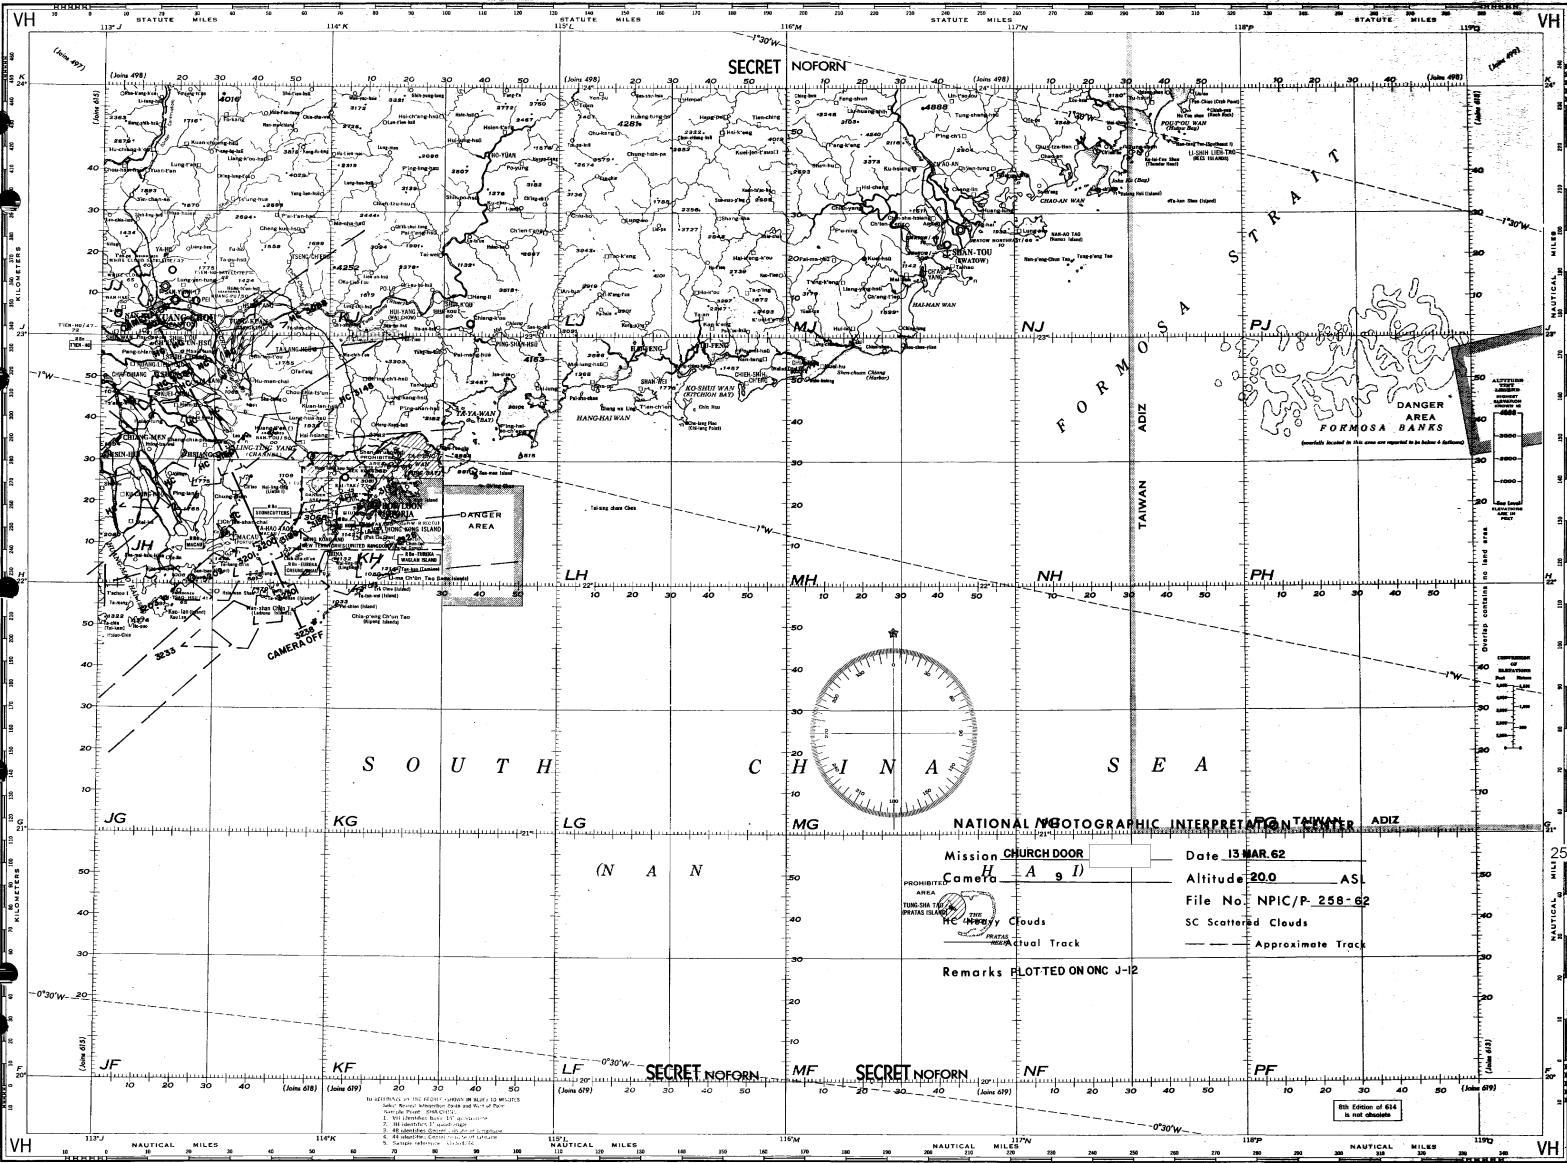

SECRET NOFORN

SECRET NOFORN

SECRET NOFORN

Mission CHURCH DOOR Date 13 MAR 62
Camera HA 9 D Altitude 200 AS
File No. NPIC/P-258-62
Clouds SC Scattered Clouds
Remarks PLOTTED ON ONC J-12