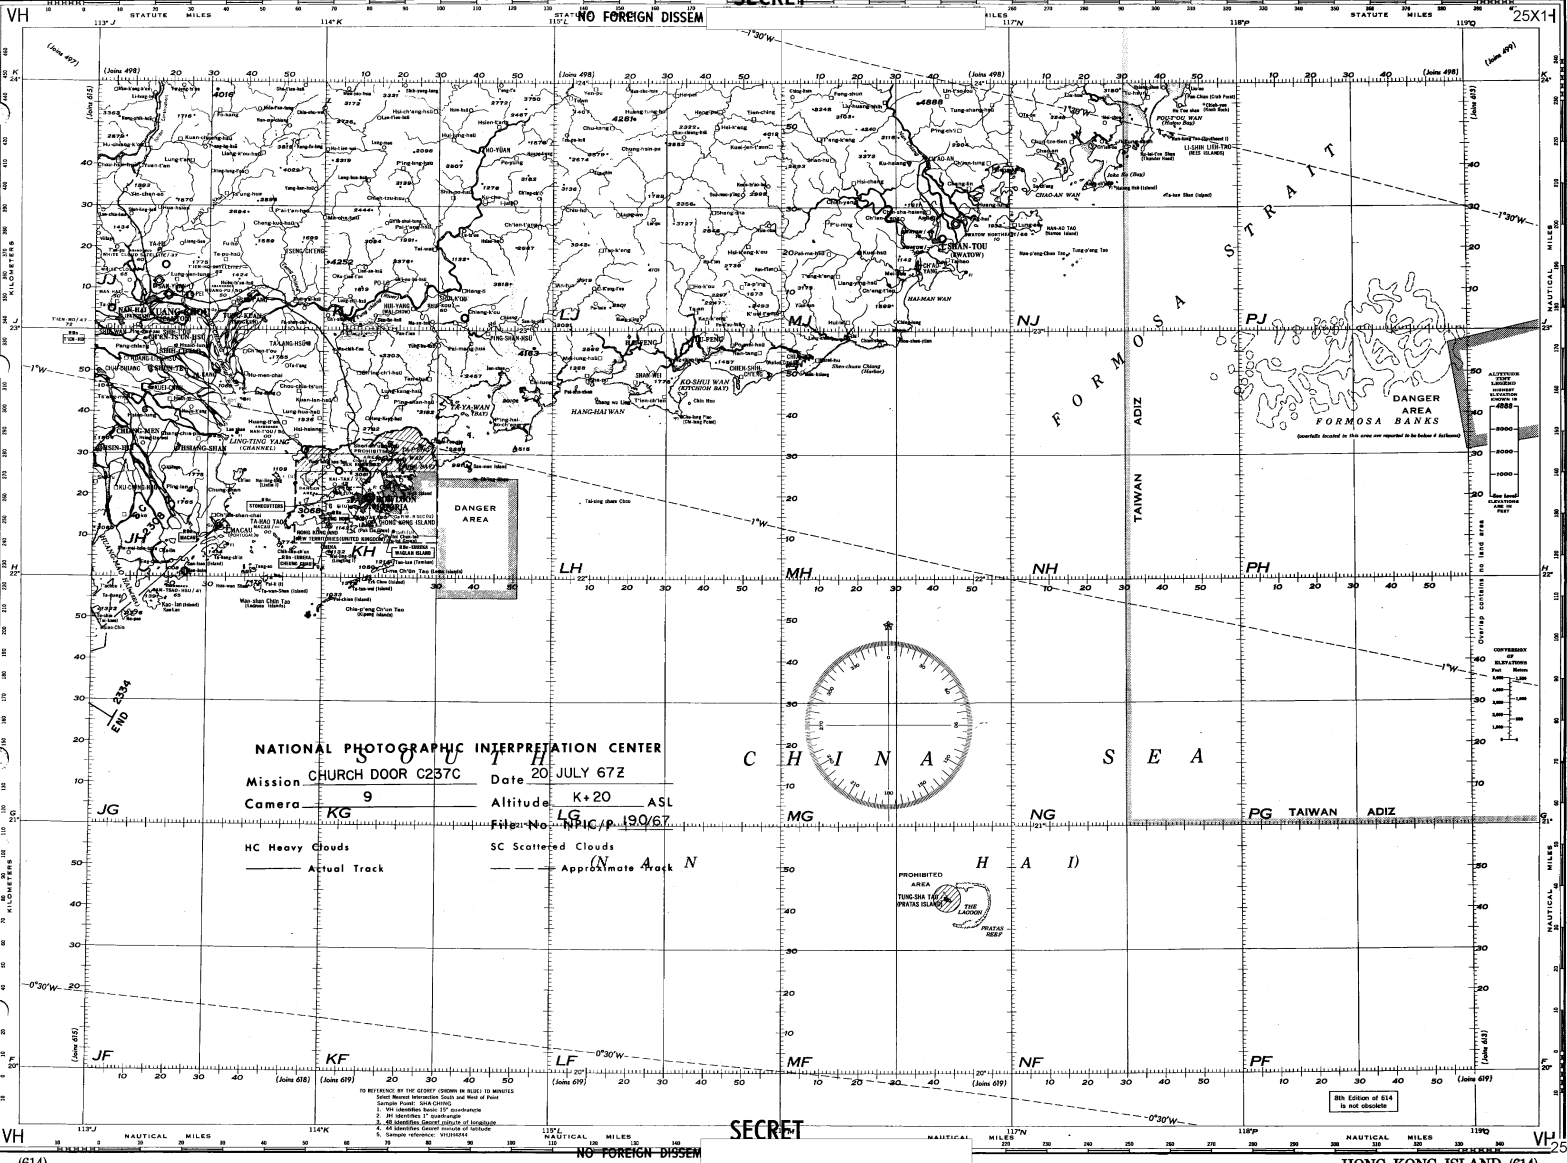

WORLD AERONAUTICAL CHART

NATIONAL PHOTOGRAPHIC INTERPRETATION CENTER
 Mission CHURCH DOOR COIBC S O U T H Date 5 JAN 68
 Camera IILB Altitude _____ ASL
 File No. NPIG/P 43/68
 HC Heavy Clouds SC Scattered Clouds
 ——— Actual Track ——— Approximate Track

SECRET

NO FOREIGN DISSEM

NO FOREIGN DISSEM

SECRET

25X11

DANGER AREA

FORMOSA STRAIT

TAIWAN ADIZ