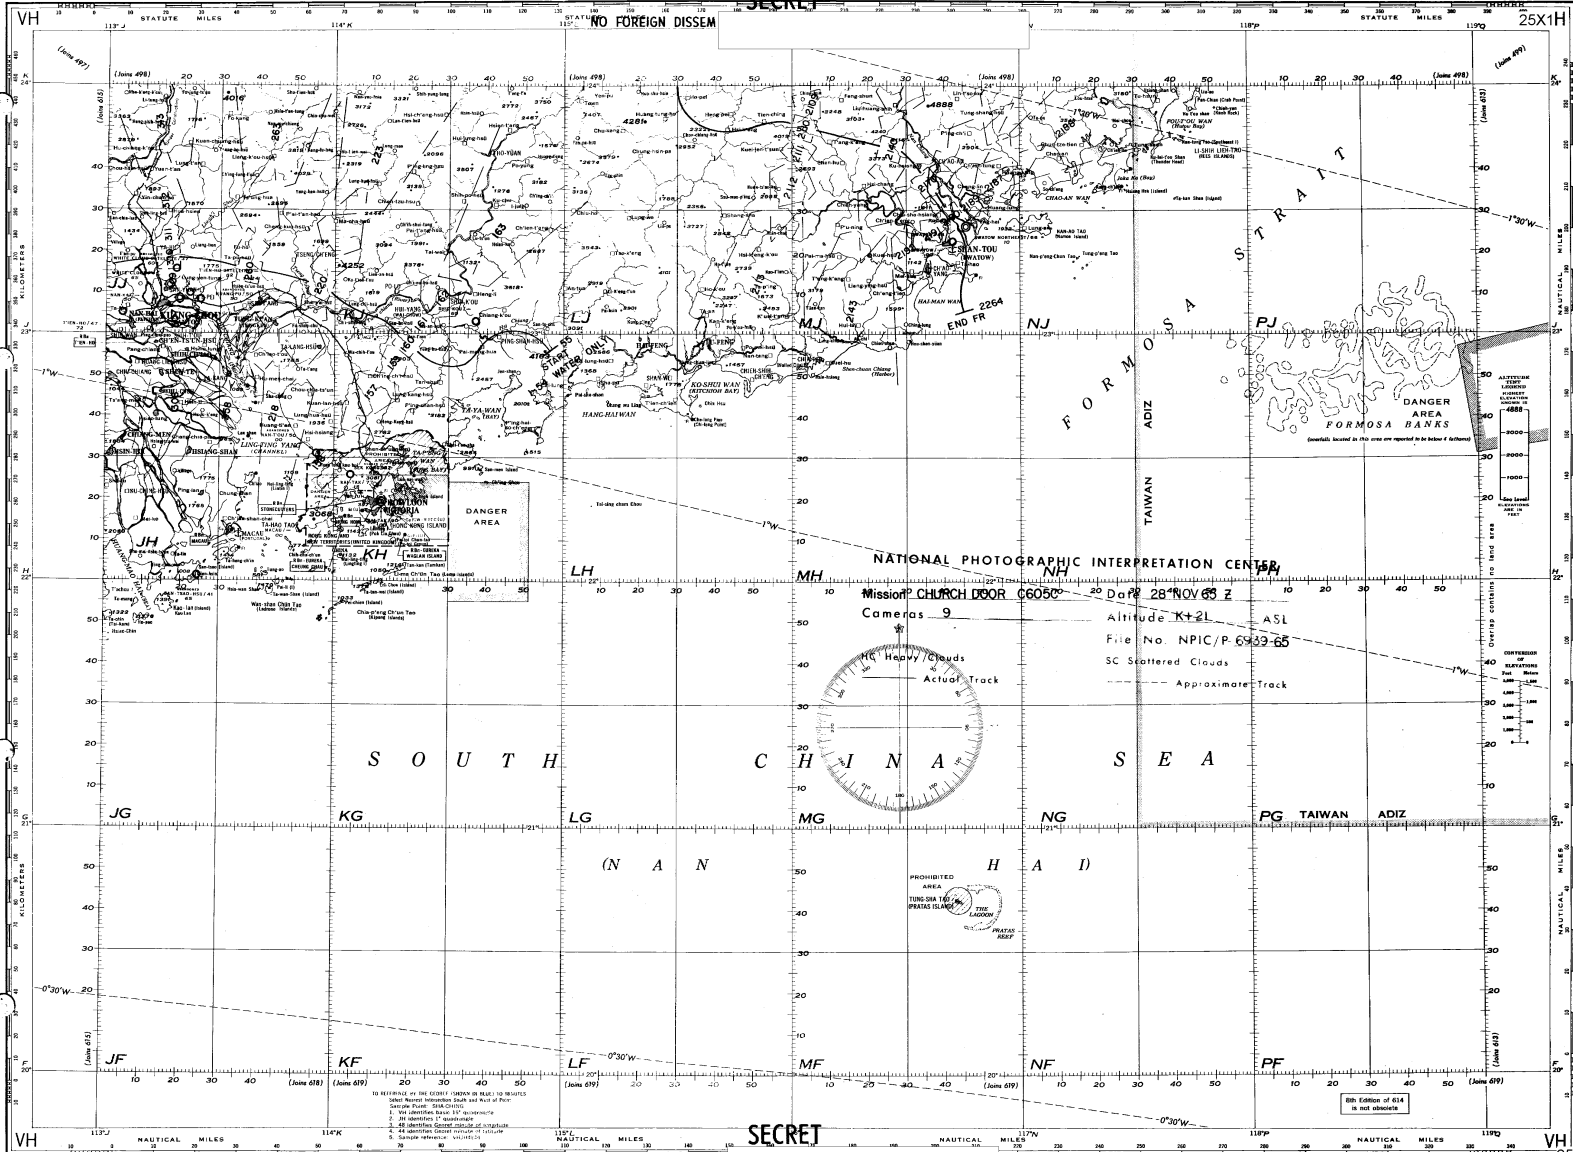

(614) HONG KONG ISLAND

Declassified in Part - Sanitized Copy Approved for Release 2012/08/08 : CIA-RDP79T01355A000100010005-1

WORLD AERONAUTICAL CHART

(614)

(614)

(614)

Declassified in Part - Sanitized Copy Approved for Release 2012/08/08 : CIA-RDP79T01355A000100010005-1