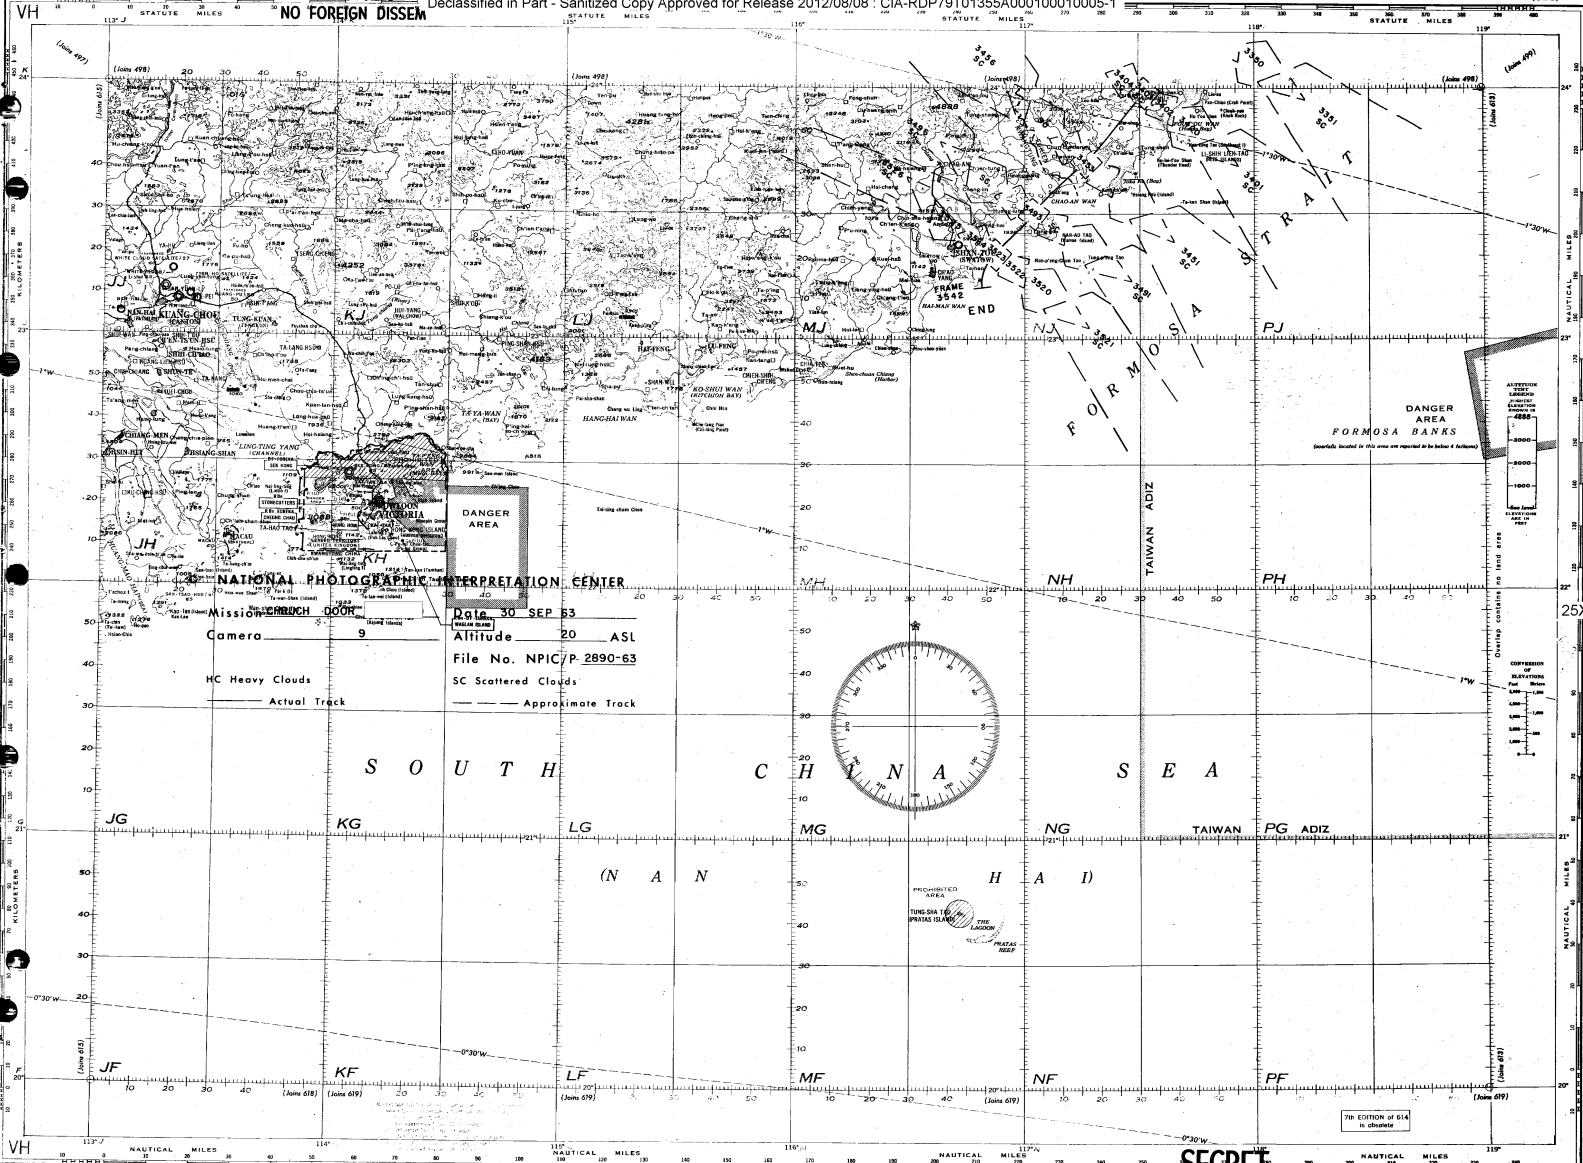

SECRET

WORLD AERONAUTICAL CHART

Declassified in Part - Sanitized Copy Approved for Release 2012/08/08 : CIA-RDP79T01355A000100010005-1

NATIONAL PHOTOGRAPHIC INTERPRETATION CENTER
Mission BROCH DOOR
Camera 9
Date 30 SEP 63
Altitude 20 ASL
File No. NPIC/P. 2890-63
SC Scattered Clouds
HC Heavy Clouds
Actual Track
Approximate Track

S O U T H C H I N A S E A

SECRET
NO FOREIGN DISSEM