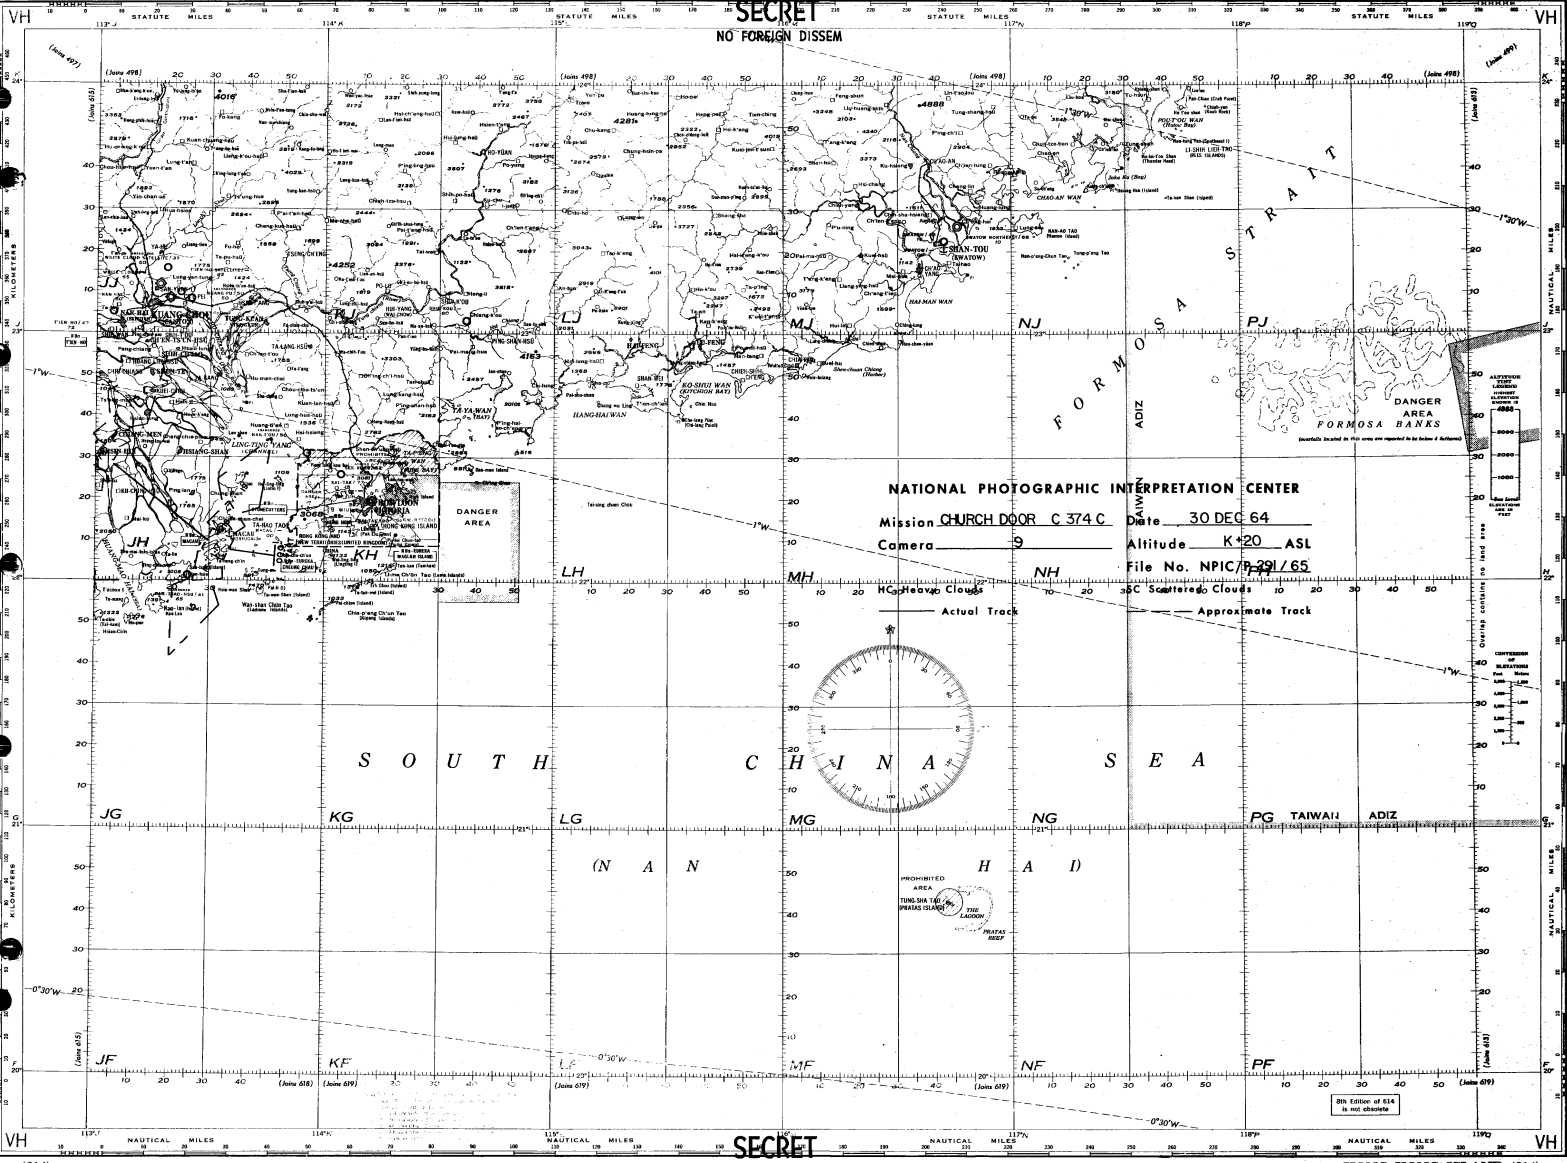

(614) HONG KONG ISLAND

WORLD AERONAUTICAL CHART

(614)

SECRET
NO FOREIGN DISSEM

NATIONAL PHOTOGRAPHIC INTERPRETATION CENTER
Mission CHURCH DOOR C 374 C Date 30 DEC 64
Camera 9 Altitude K 20 ASL
File No. NPIC/P-291/65

SECRET
NO FOREIGN DISSEM

(614)