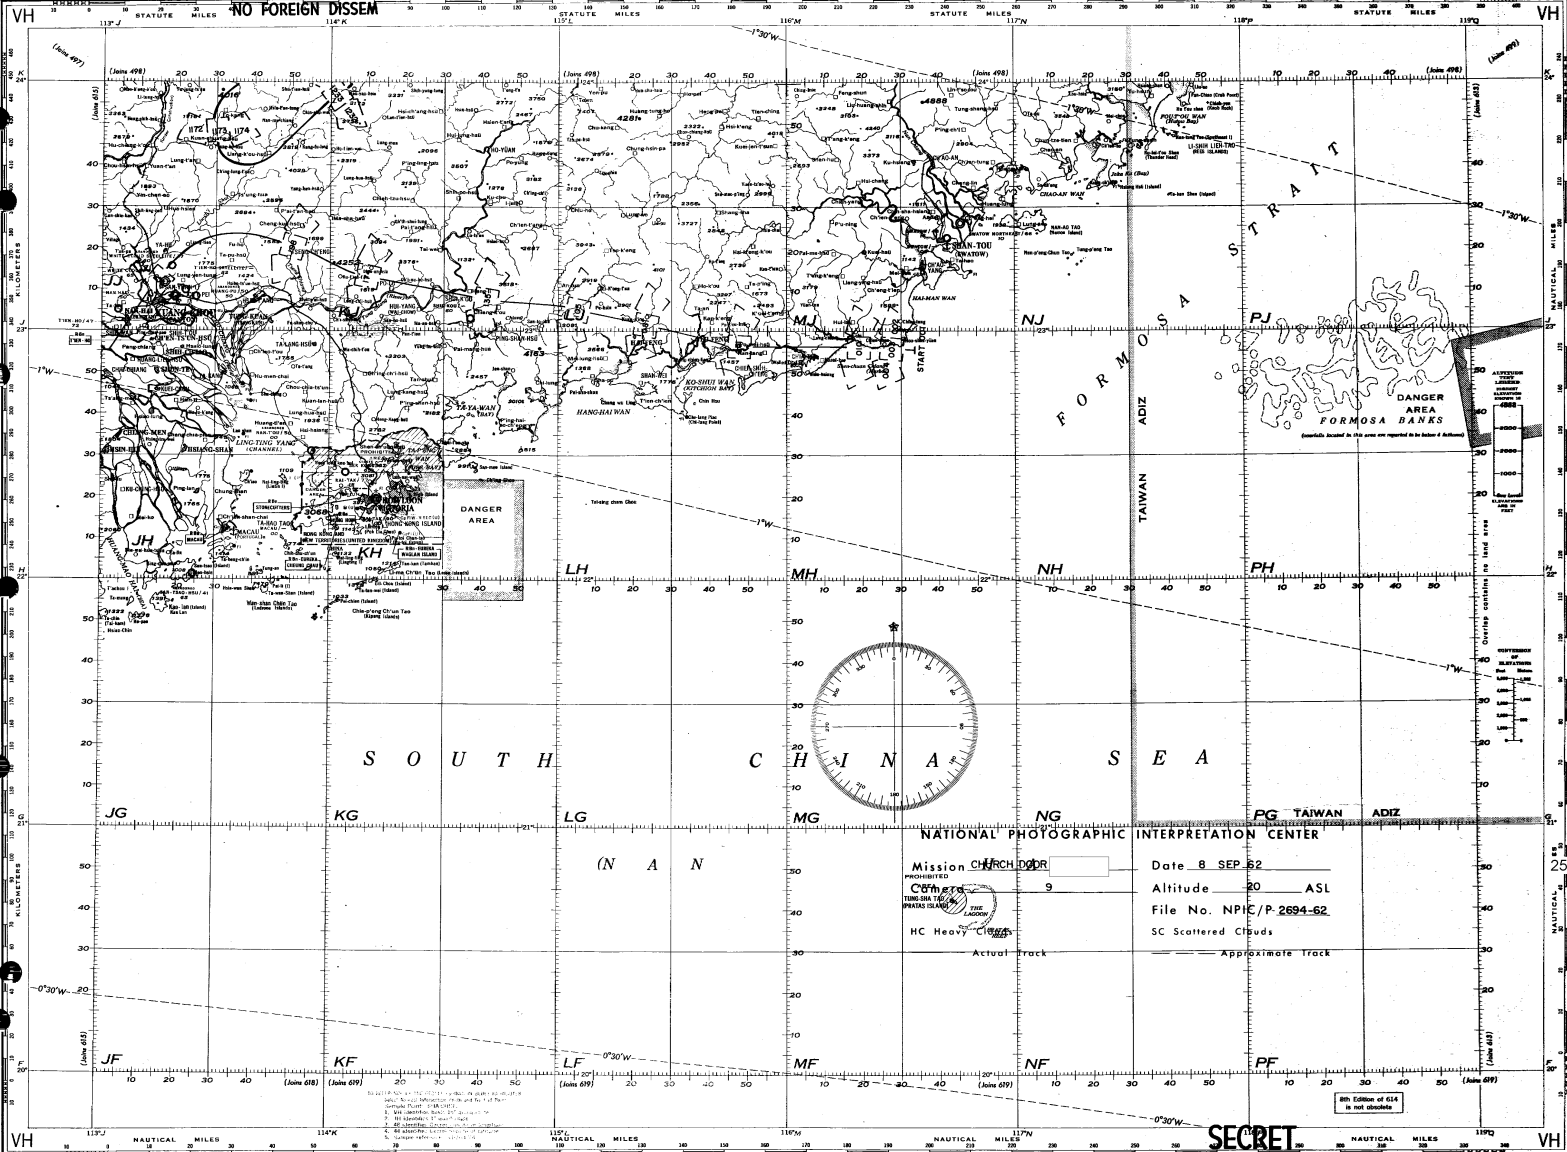

SECRET

Date 8 SEP 62
Altitude 20 ASL
File No. NPIC/P-2694-62
SC Scattered Clouds

SECRET