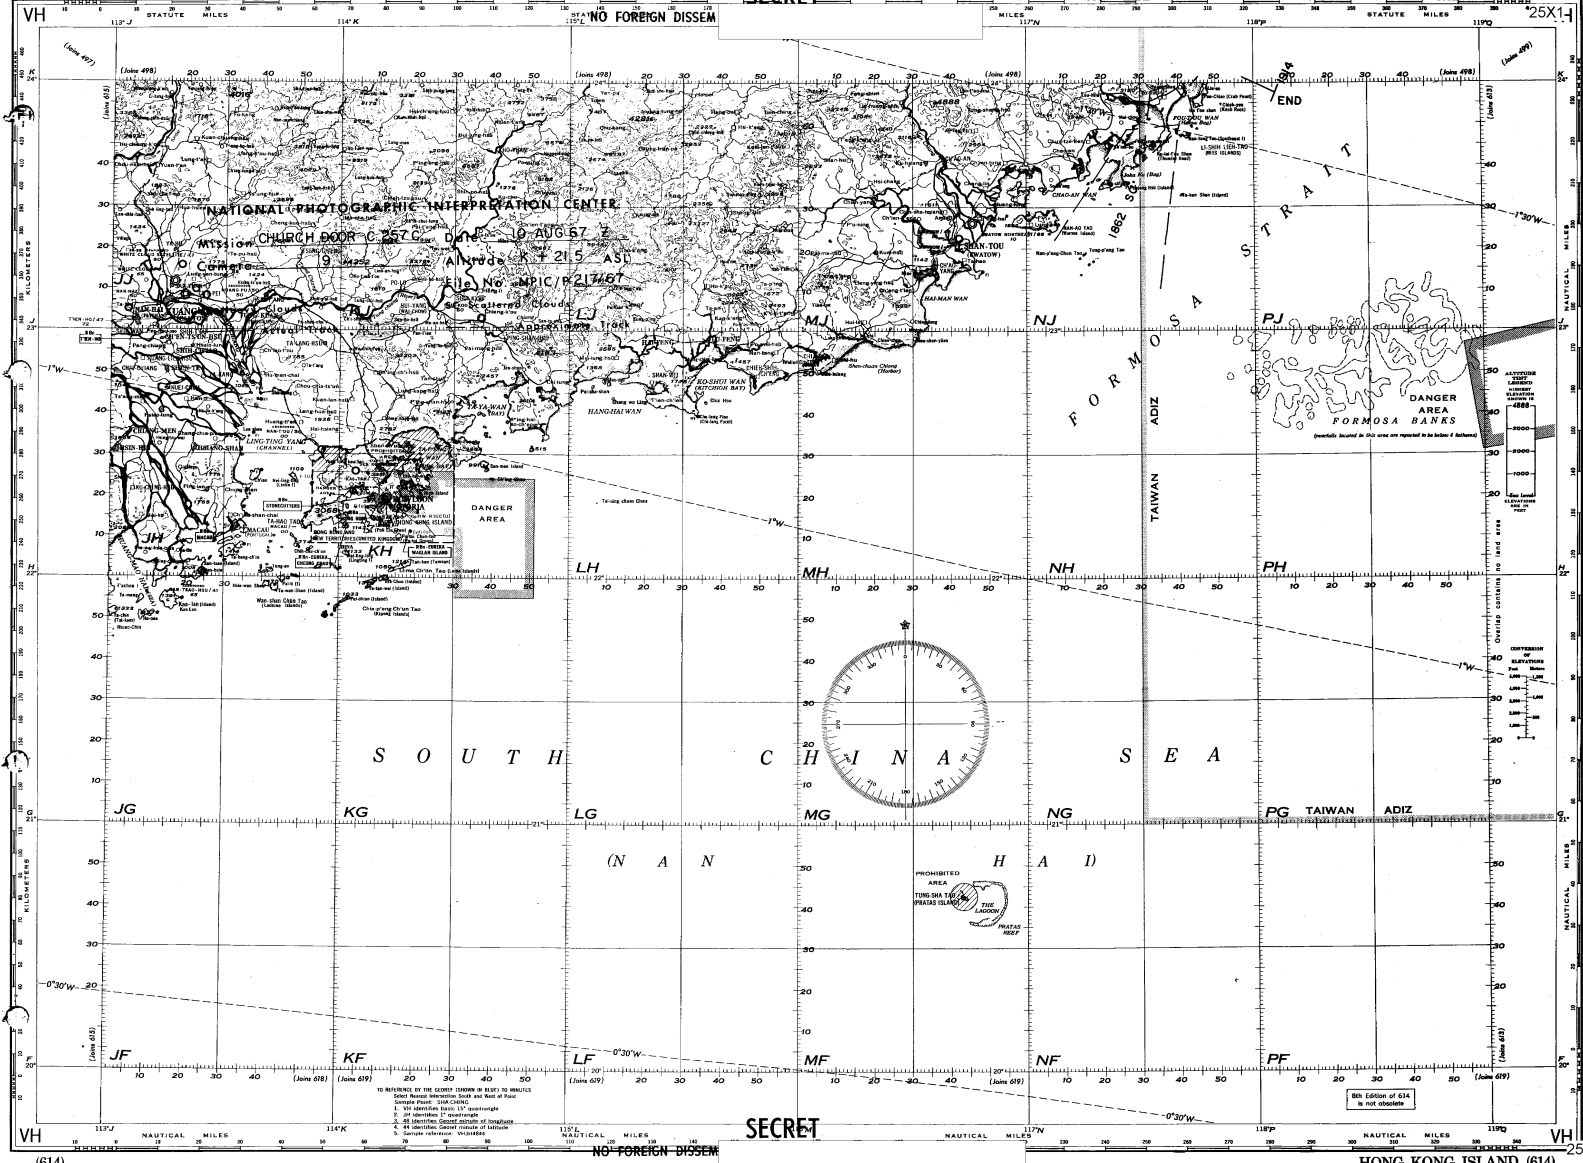

WORLD AERONAUTICAL CHART

NATIONAL PHOTOGRAPHIC INTERPRETATION CENTER
 Mission CHURCH DOOR COIBC S O U T H Date 5 JAN 68
 Camera IILB Altitude _____ ASL
 File No. NPIG/P 43/68
 HC Heavy Clouds SC Scattered Clouds
 ——— Actual Track ——— Approximate Track

SECRET

NO FOREIGN DISSEM

NO FOREIGN DISSEM

SECRET

25X11

DANGER AREA

FORMOSA STRAIT

TAIWAN ADIZ