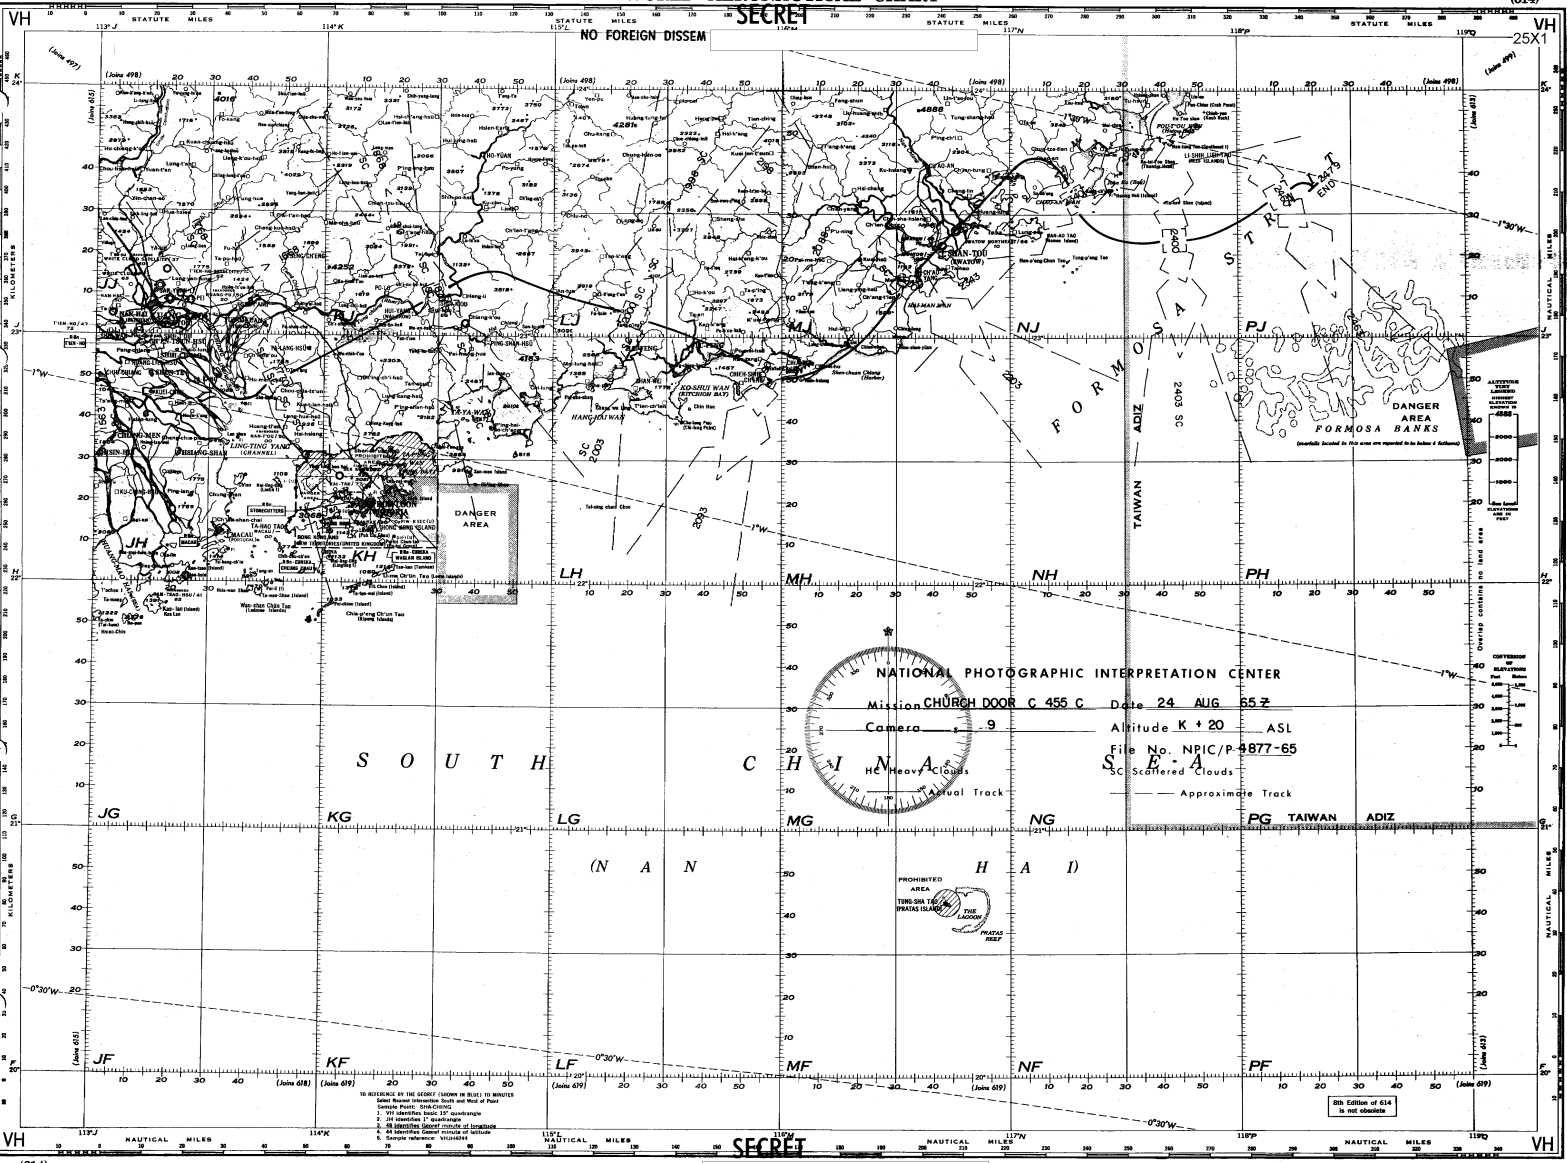

Altitude K +20 ASL

File No. NPIC/P6777/65

HC Heavy Clouds SC Scattered Clouds

MG Actual Track NG Approximate Track PG TAIWAN ADIZ

SECRET

(614) HONG KONG ISLAND

WORLD AERONAUTICAL CHART

(614)