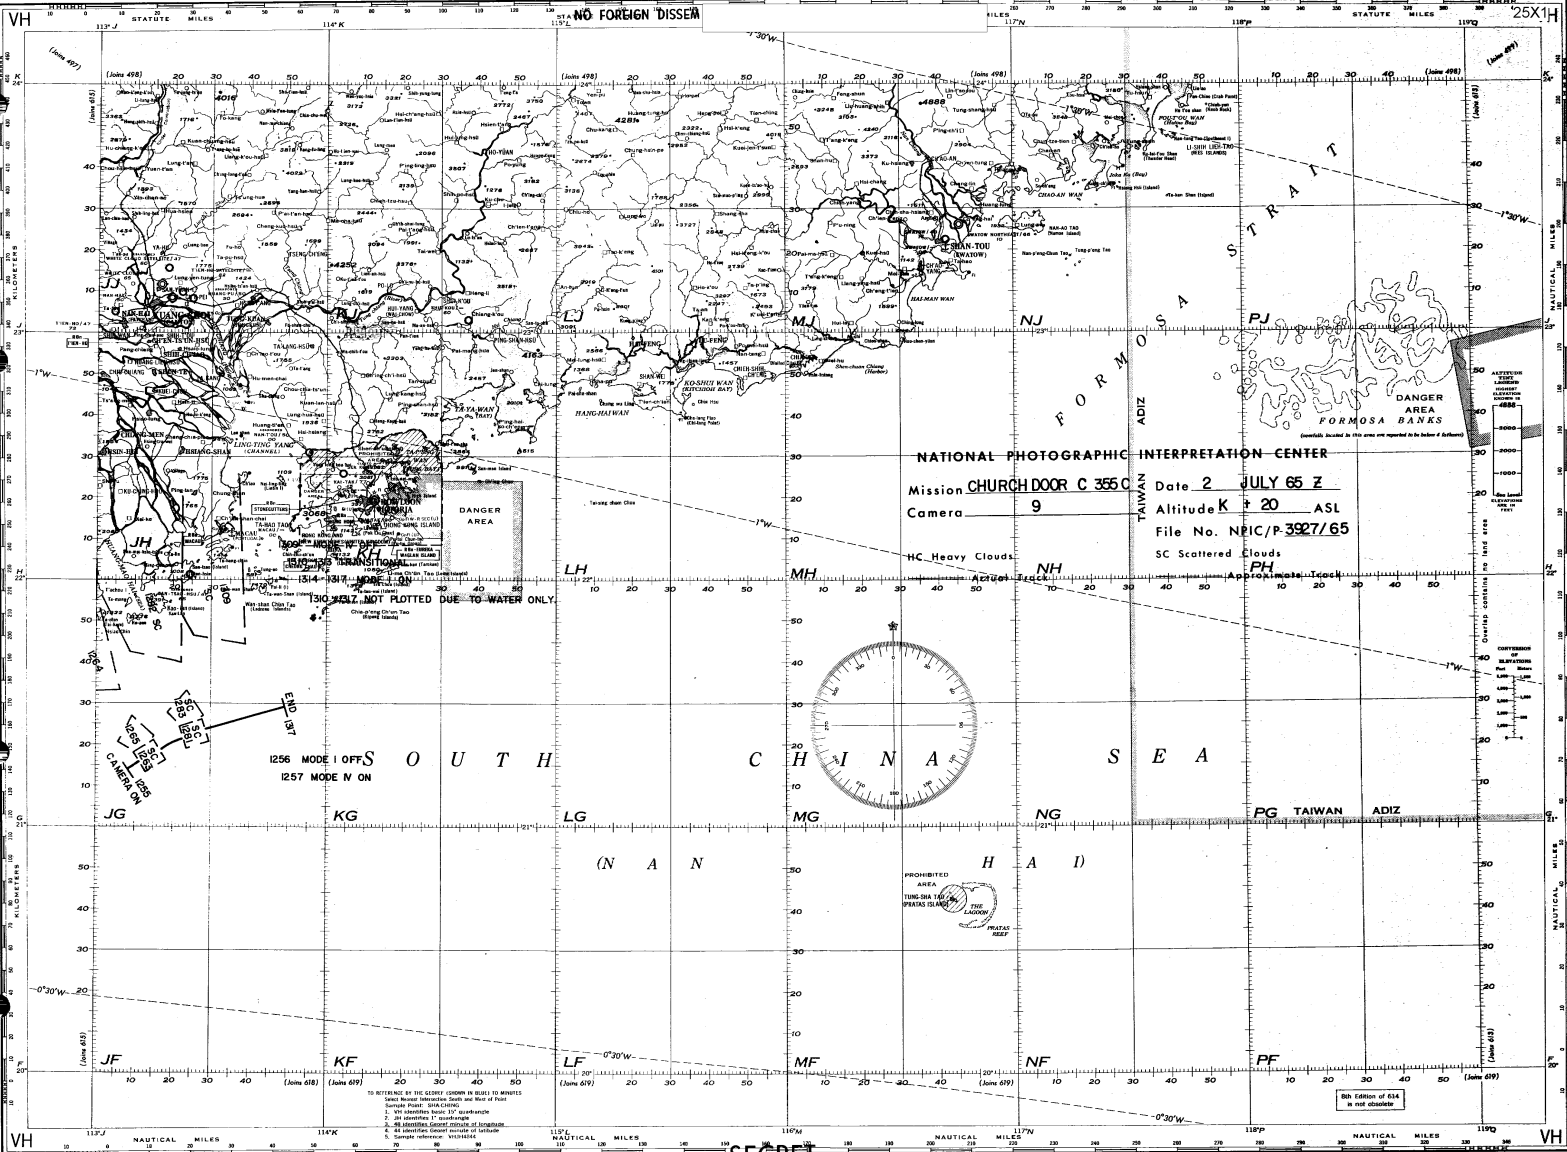

(614) HONG KONG ISLAND

Declassified in Part - Sanitized Copy Approved for Release 2012/08/08 : CIA-RDP79T01355A000100010005-1

WORLD NAUTICAL CHART

(614)

NATIONAL PHOTOGRAPHIC INTERPRETATION CENTER
Mission CHURCH DOOR C 355 C Date 2 JULY 65 Z
Camera 9 Altitude K + 20 ASL
File No. NPIC/P-3927/65
SC Scattered Clouds
HC Heavy Clouds
PH Partly Hazy

(614)

NO FOREIGN DISSEM

SECRET

HONG KONG ISLAND (614)

25X1H