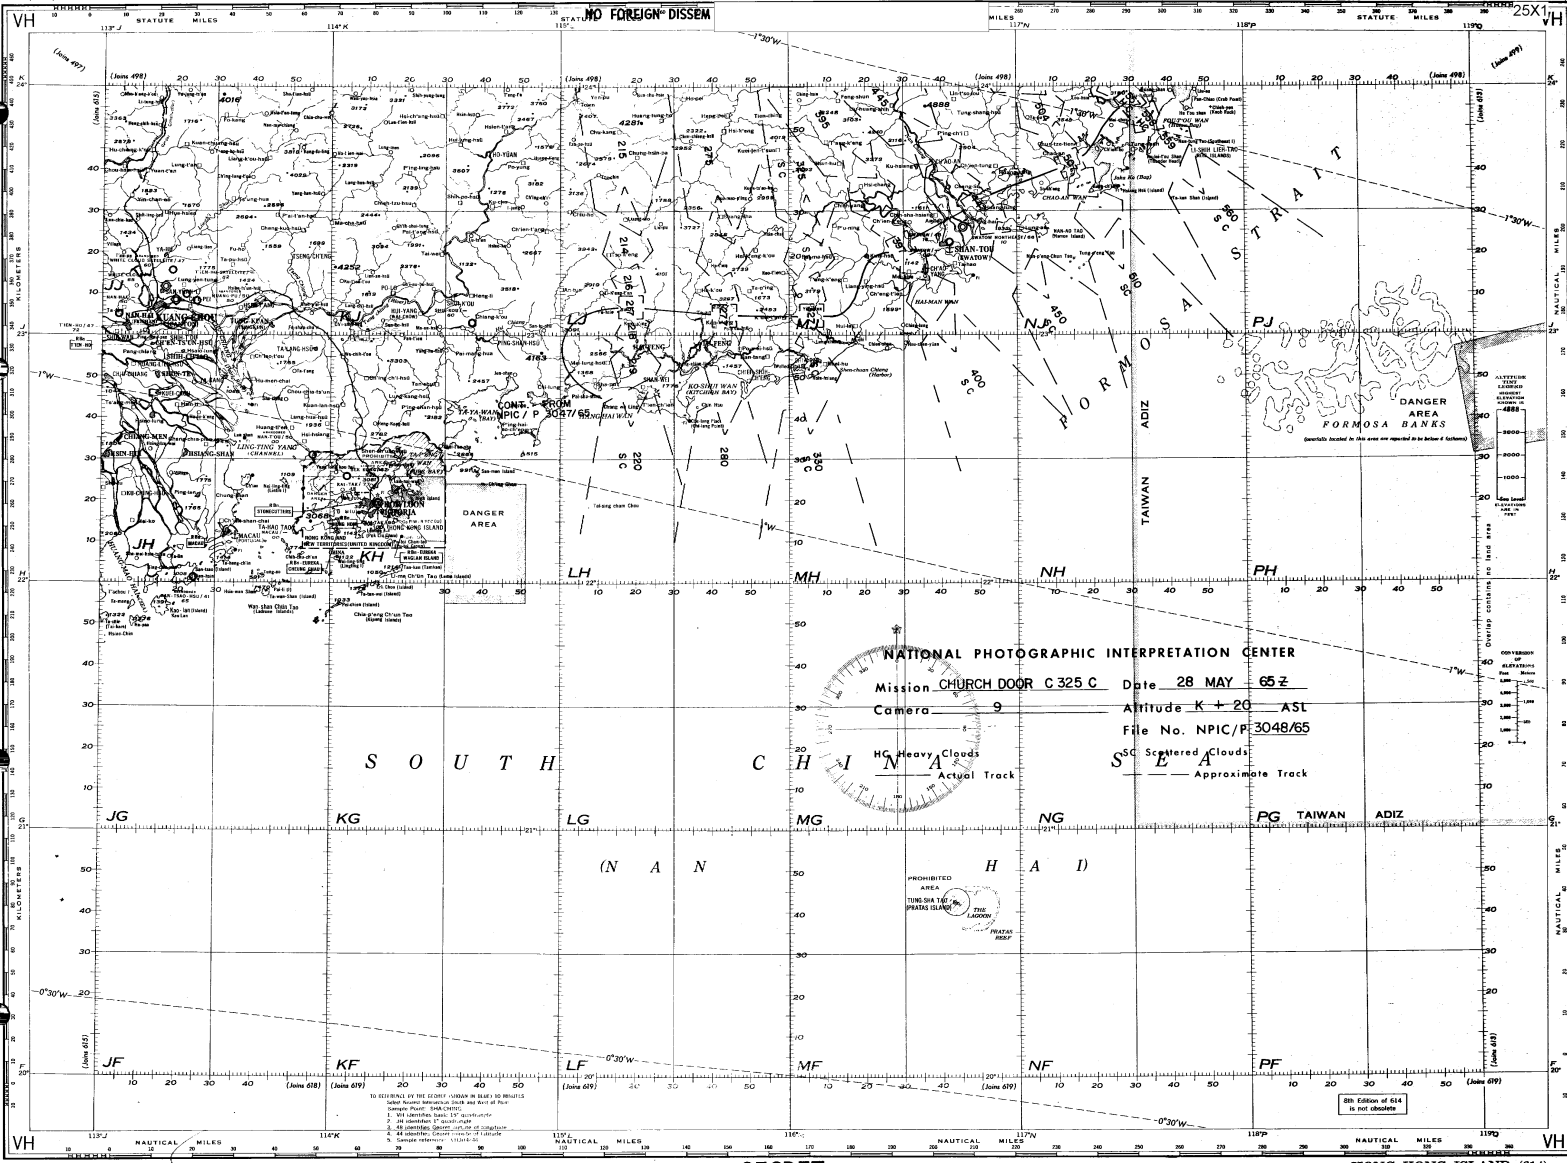

NO FOREIGN DISSEM

NATIONAL PHOTOGRAPHIC INTERPRETATION CENTER
Mission CHURCH DOOR C 325 C Date 28 MAY 65 ±
Camera 9 Altitude K + 20 AST
File No. NPIC/P 3048/65
HQ Heavy Clouds S^{SC} Scattered Clouds
Actual Track Approximate Track

PROHIBITED AREA
PENG O ISLAND
THE LAGOON
PANGK ROOF

8th Edition of 614 is not obsolete