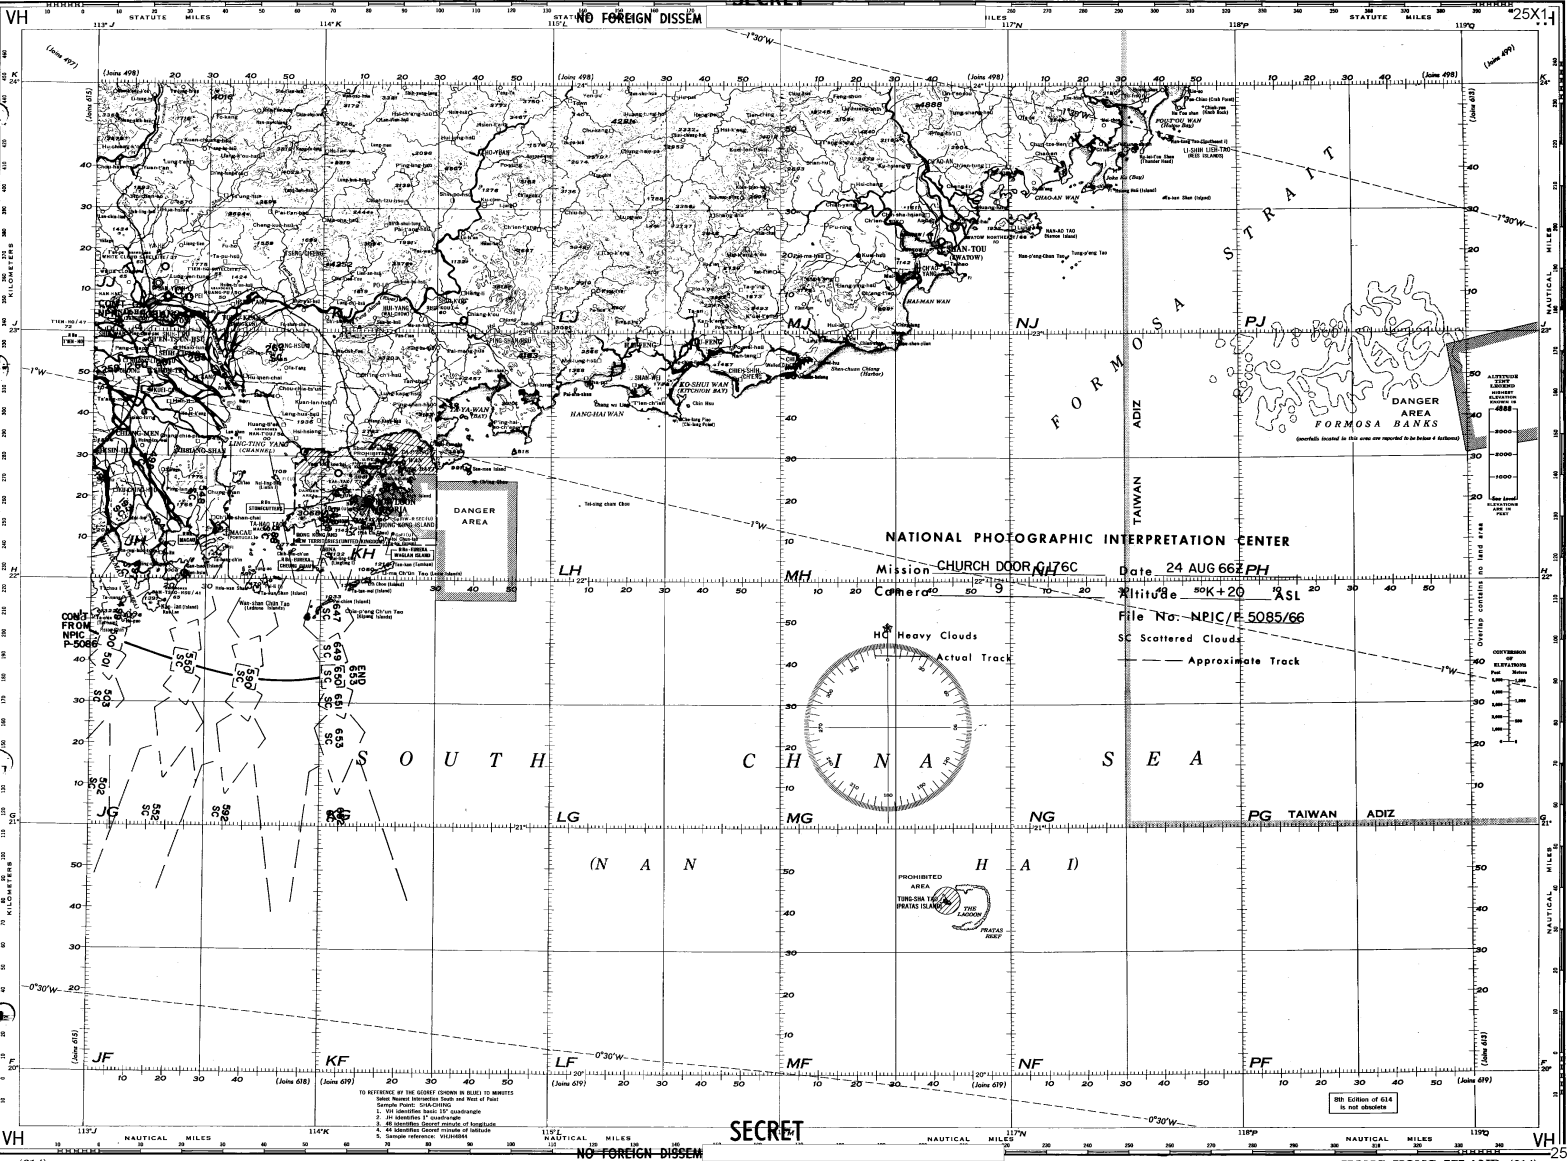

NO FOREIGN DISSEM

SECRET

COM FROM NHC P-5086

NATIONAL PHOTOGRAPHIC INTERPRETATION CENTER

Mission CHURCH DOOR 6476C Date 24 AUG 66 PH

Camera 2719 Altitude 50K+20 ASL

File No. NPIC/E 5085/66

SC Scattered Clouds

Approximate Track

PROHIBITED AREA TAIWAN ISLANDS

SECRET

NO FOREIGN DISSEM