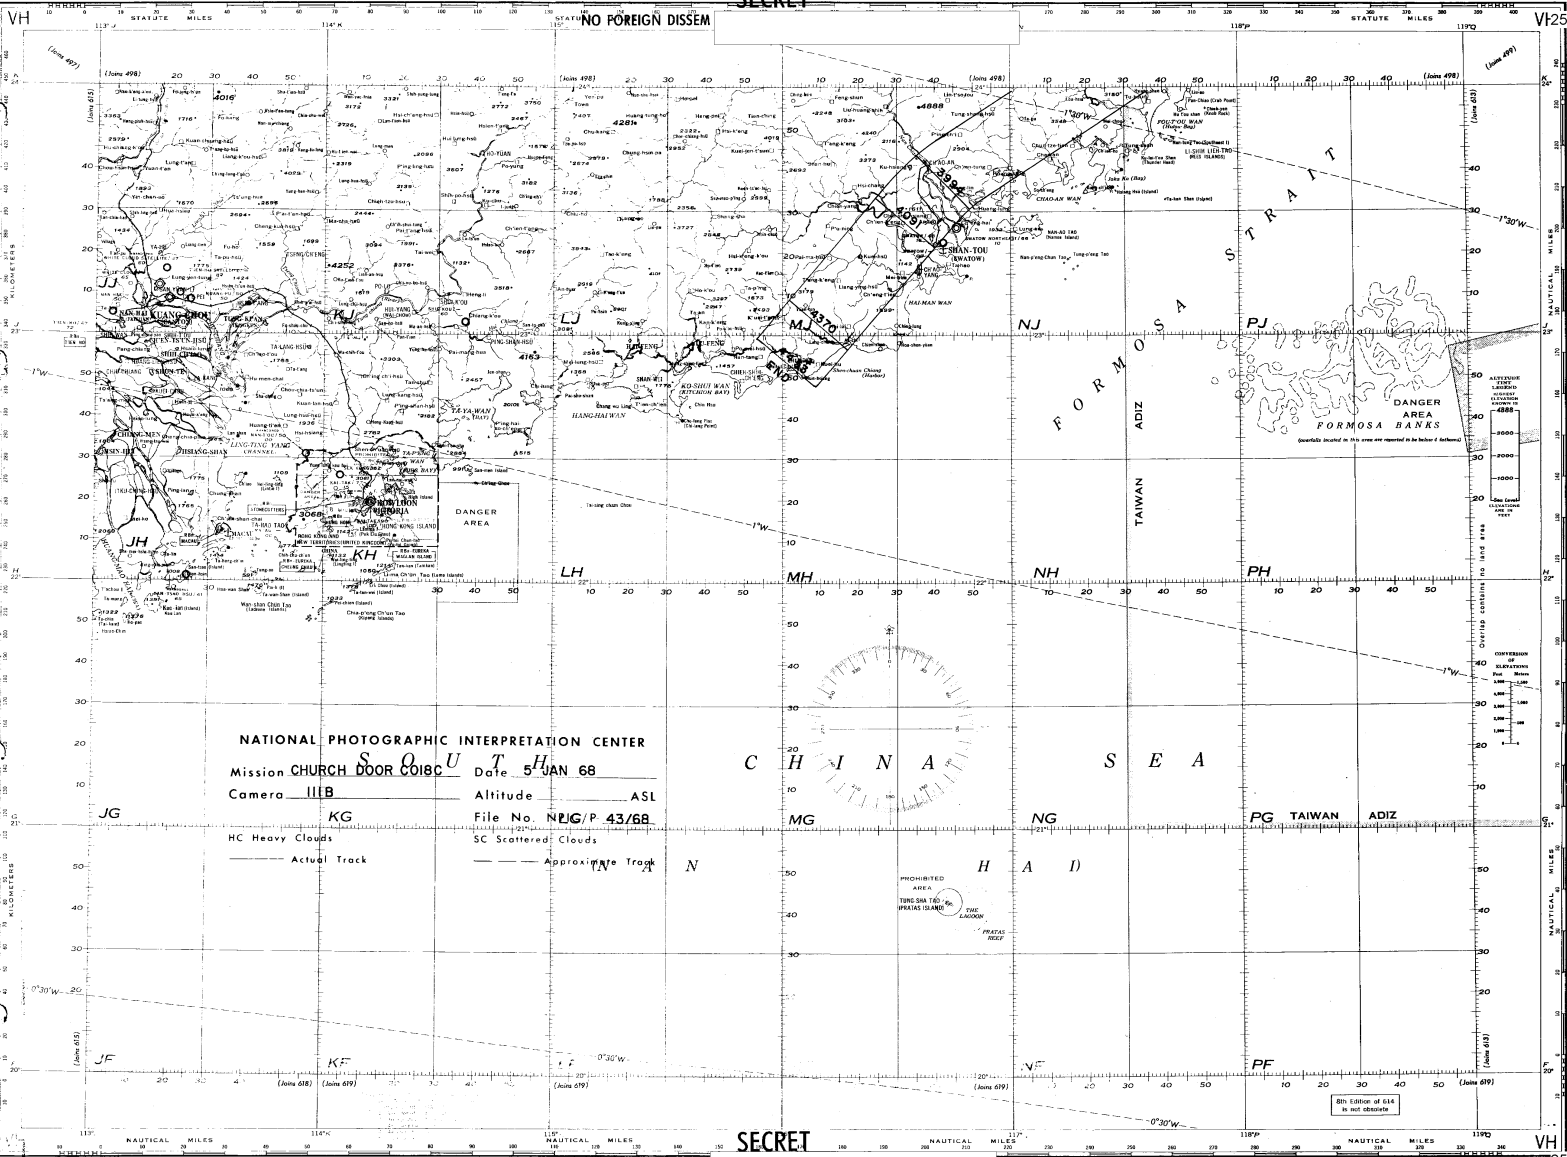

WORLD AERONAUTICAL CHART

NATIONAL PHOTOGRAPHIC INTERPRETATION CENTER
 Mission CHURCH DOOR COIBC S O U T H Date 5 JAN 68
 Camera IILB Altitude _____ ASL
 File No. NPIG/P 43/68
 HC Heavy Clouds SC Scattered Clouds
 ——— Actual Track ——— Approximate Track

SECRET

NO FOREIGN DISSEM

NO FOREIGN DISSEM

SECRET

25X11

DANGER AREA

FORMOSA STRAIT

TAIWAN ADIZ