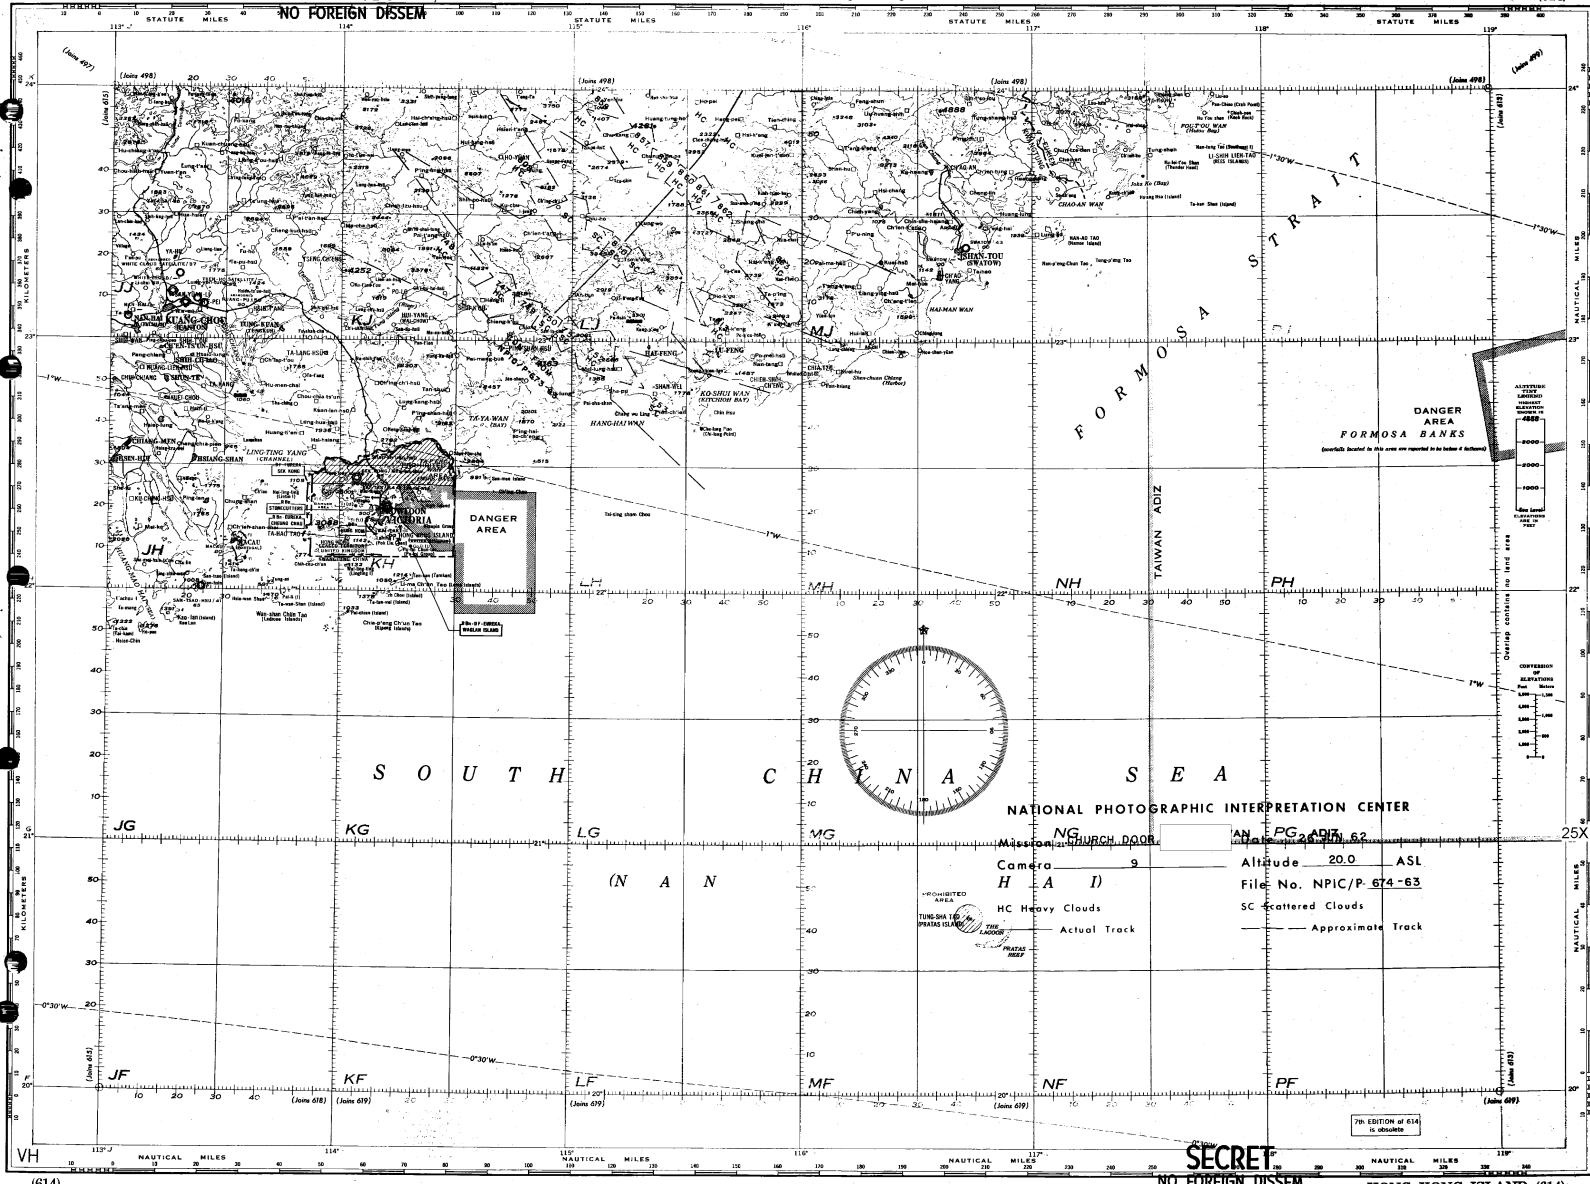

SECRET

Declassified in Part - Sanitized Copy Approved for Release 2012/08/08 : CIA-RDP79T01355A000100010005-1

SECRET

NO FOREIGN DISSEM