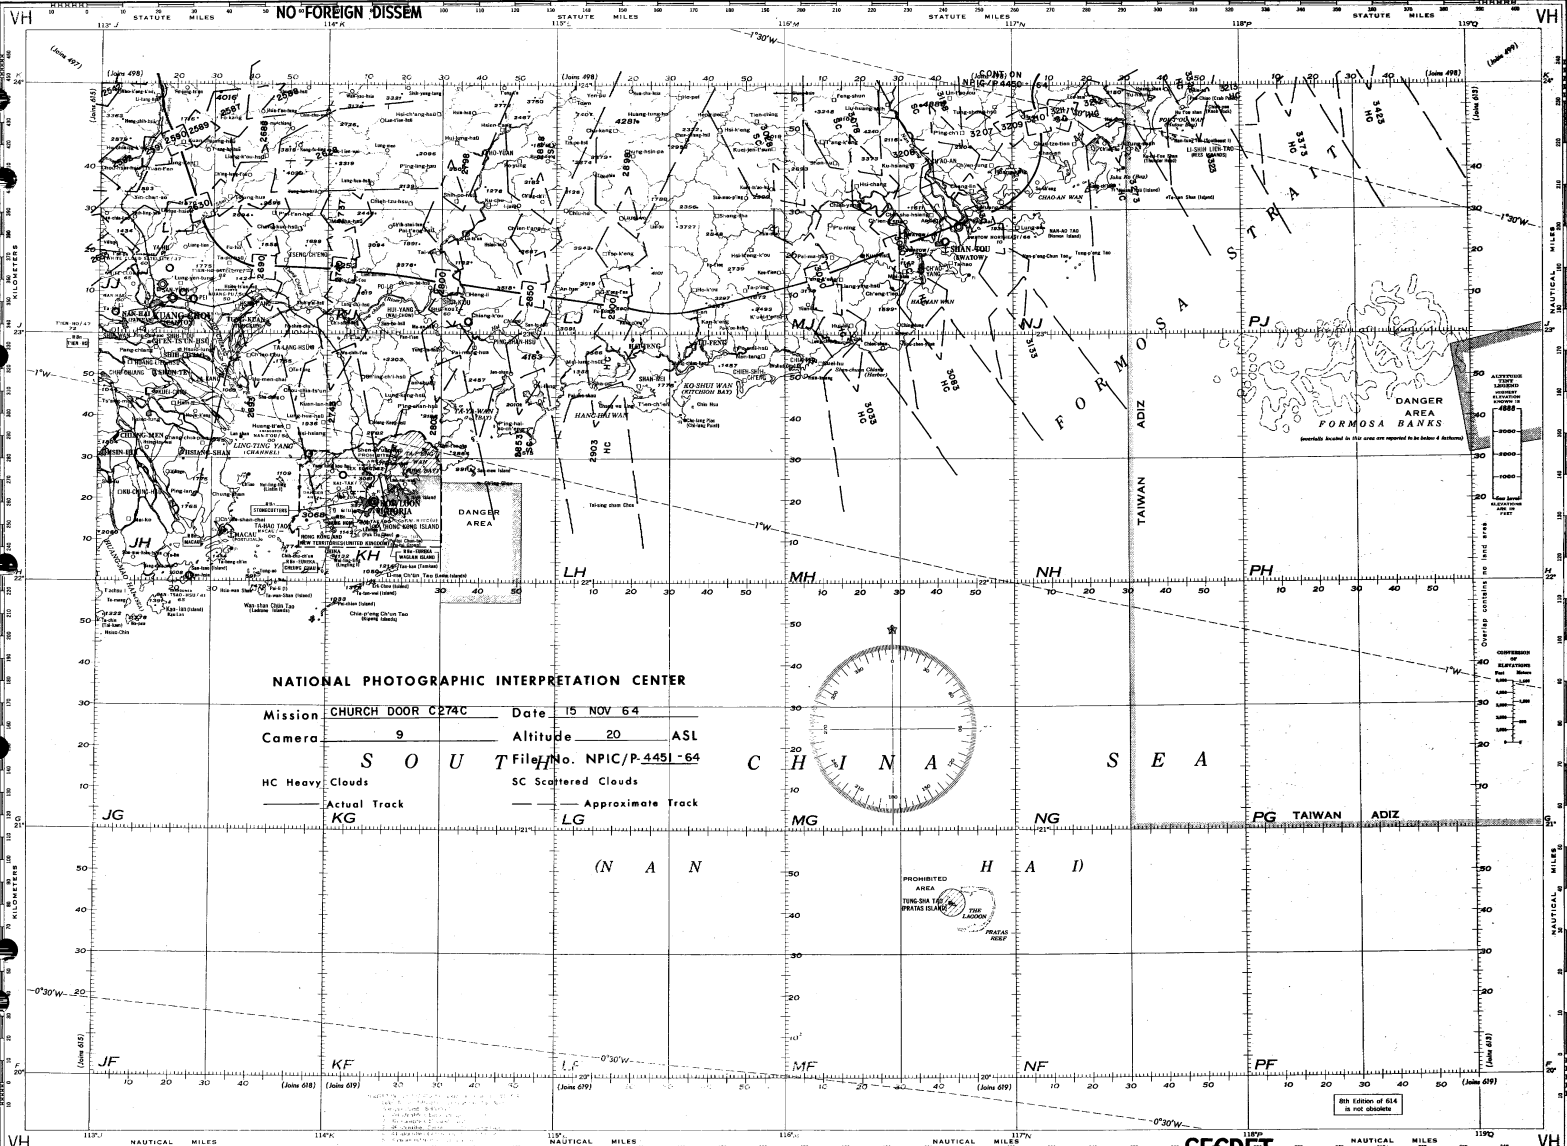

(614) HONG KONG ISLAND

SECRET

Declassified in Part - Sanitized Copy Approved for Release 2012/08/08 : CIA-RDP79T01355A000100010005-1

WORLD AERONAUTICAL CHART

(614)

NATIONAL PHOTOGRAPHIC INTERPRETATION CENTER

Mission CHURCH DOOR C274C Date 15 NOV 64
Camera 9 Altitude 20 ASL
S O U T File No. NPIC/P-4451-64 C H I N A S E A
HC Heavy Clouds SC Scattered Clouds
Actual Track Approximate Track
KG LG MG NG PG TAIWAN ADIZ

SECRET

NO FOREIGN DISSEM