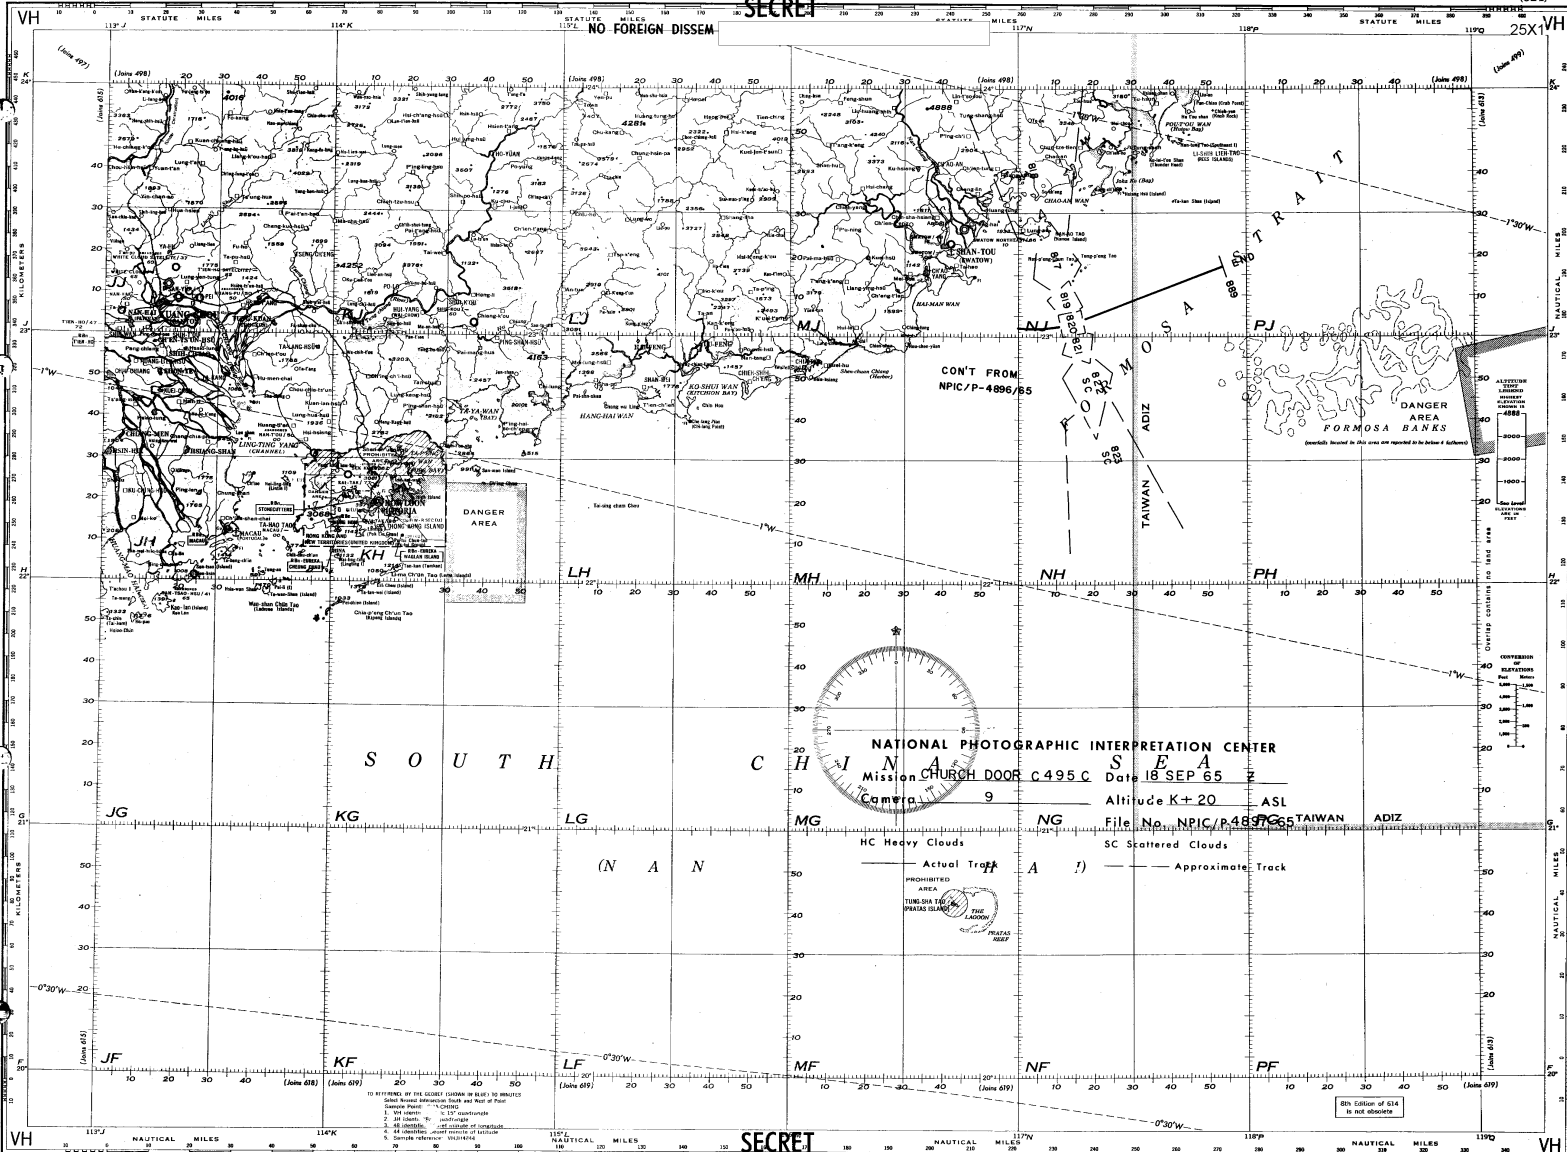

Altitude K +20 ASL

File No. NPIC/P6777/65

HC Heavy Clouds SC Scattered Clouds

MG Actual Track NG Approximate Track PG TAIWAN ADIZ

SECRET

(614) HONG KONG ISLAND

WORLD AERONAUTICAL CHART

(614)