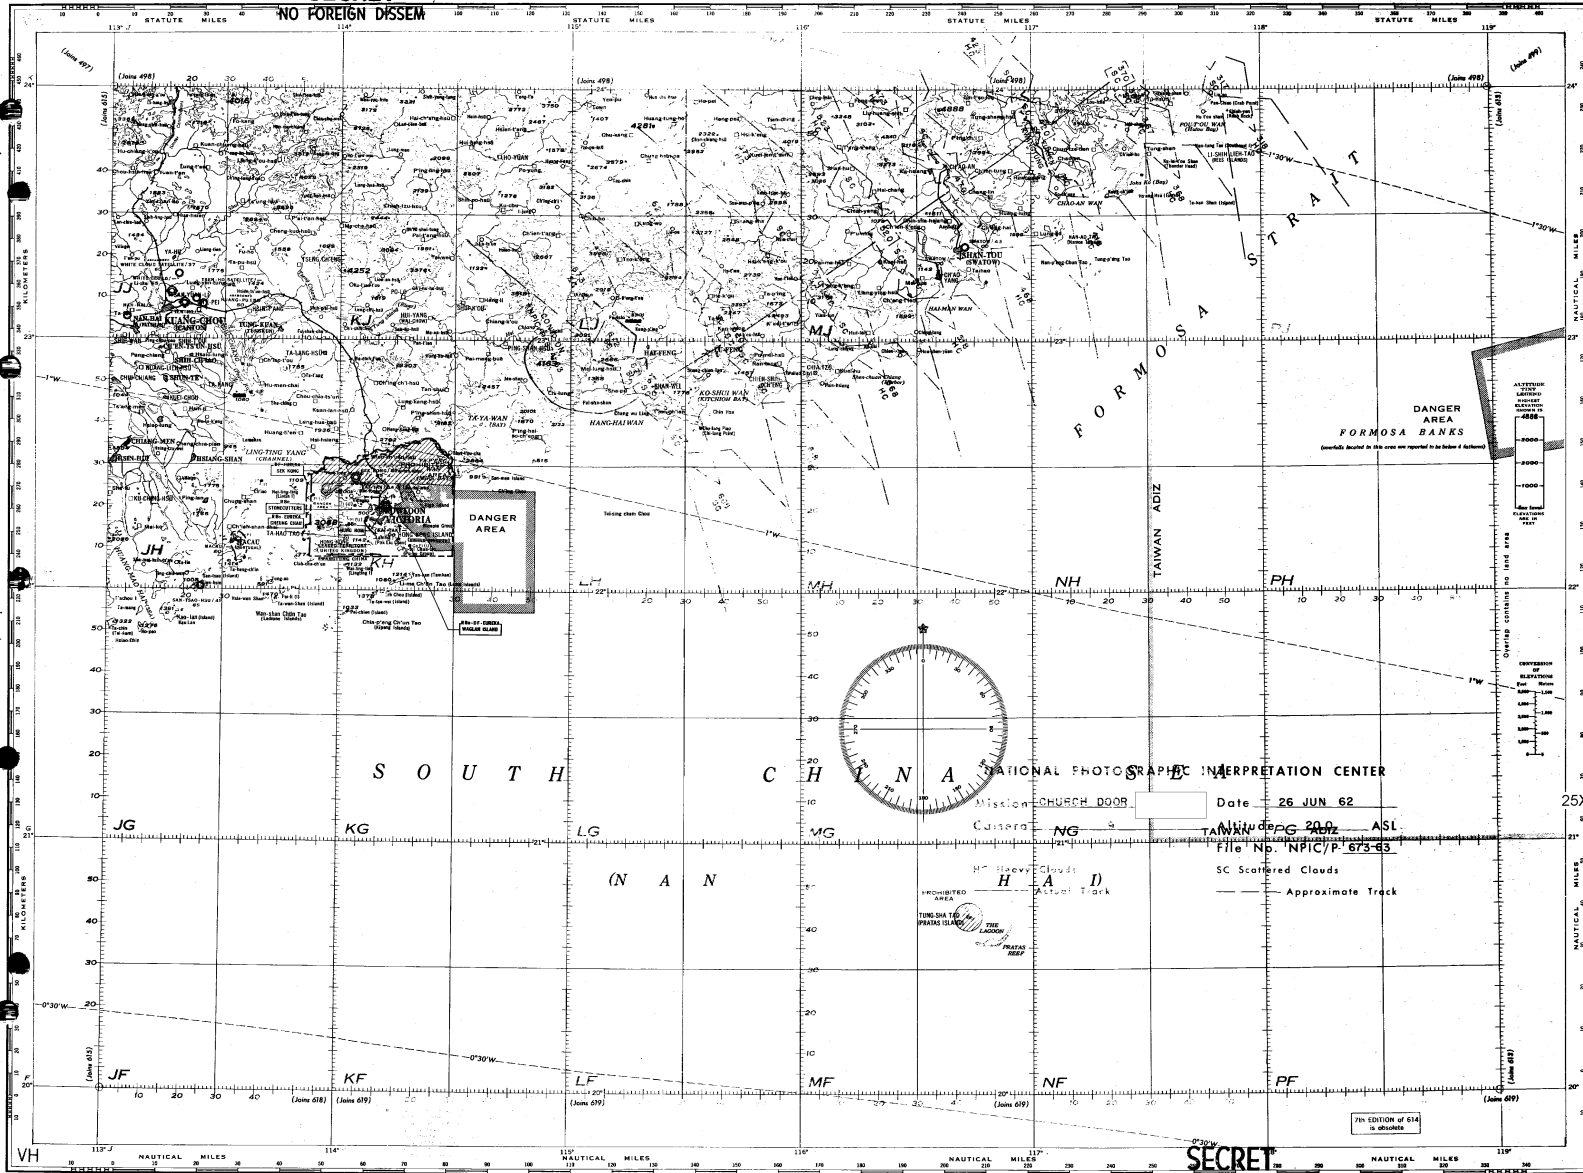

SECRET

Declassified in Part - Sanitized Copy Approved for Release 2012/08/08 : CIA-RDP79T01355A000100010005-1

WORLD AERONAUTICAL CHART