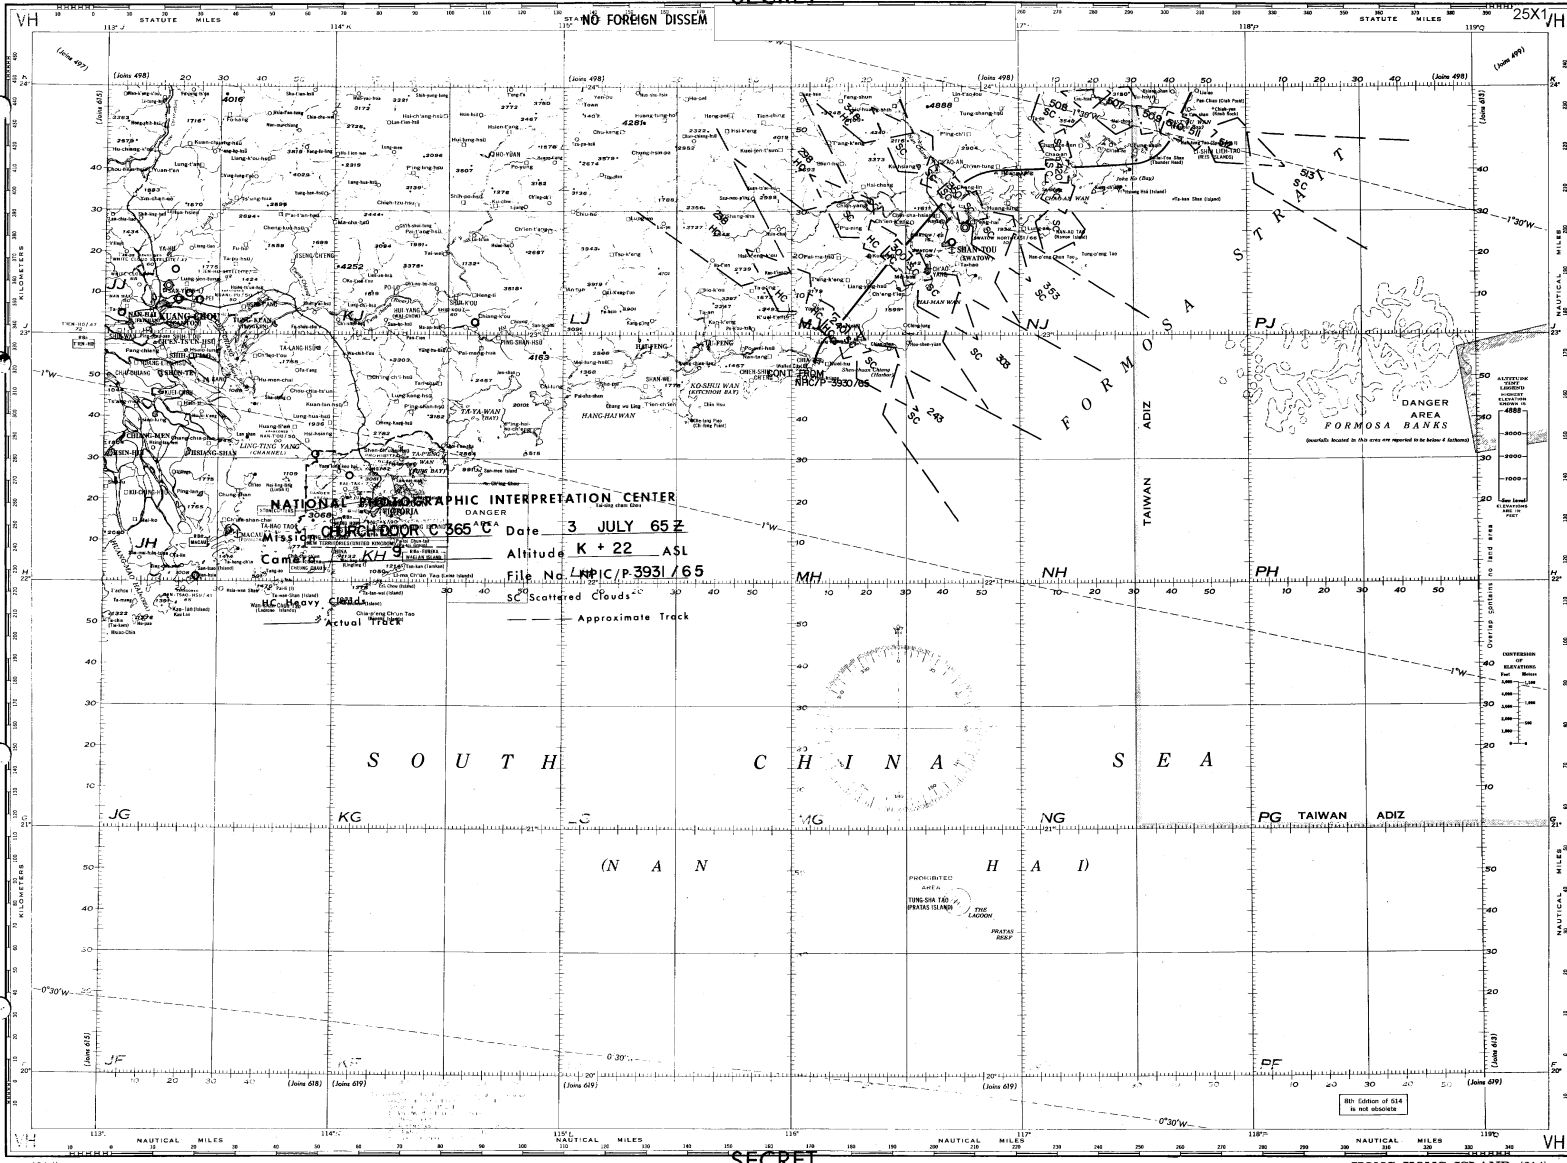

(614) HONG KONG ISLAND

WORLD AERONAUTICAL CHART

(614)

NO FOREIGN DISSEM

NATIONAL GEOGRAPHIC INTERPRETATION CENTER
DANGER
Date 3 JULY 65 Z
Altitude K + 22 ASL
File No. LRPIC/P-3931/65
Scattered Clouds

SECRET

NO FOREIGN DISSEM