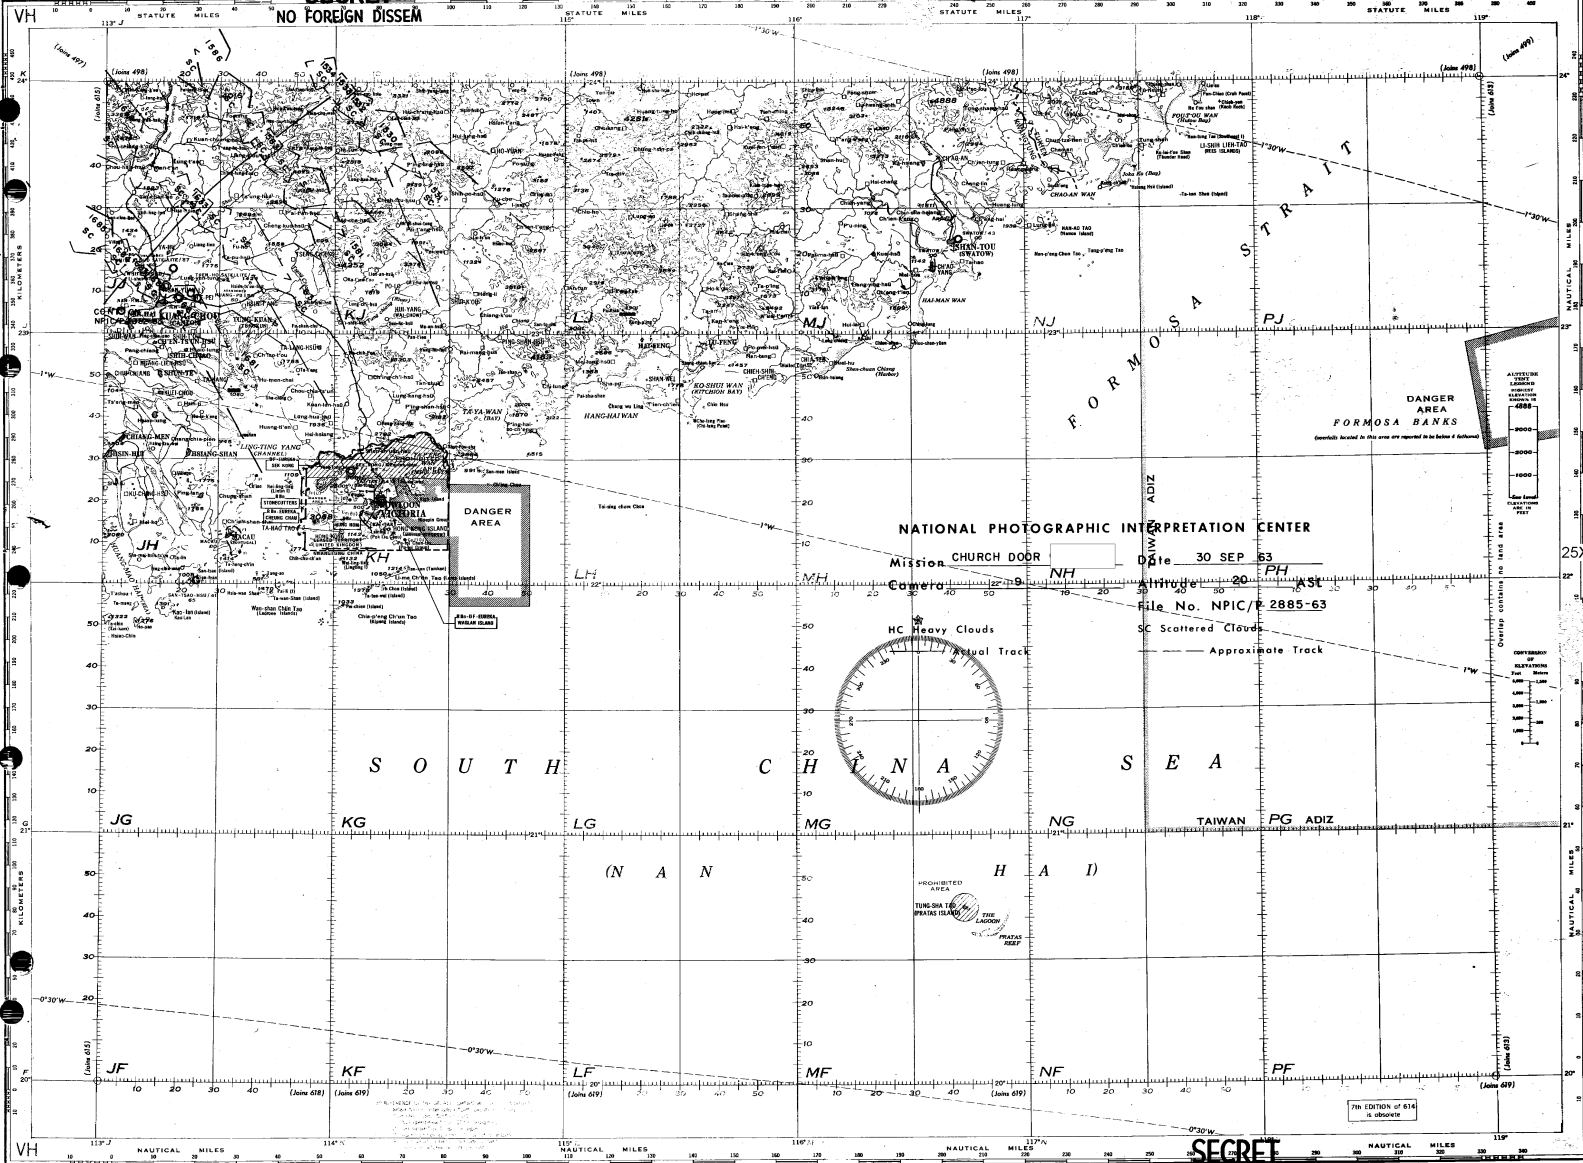

SECRET

Declassified in Part - Sanitized Copy Approved for Release 2012/08/08 : CIA-RDP79T01355A000100010005-1

SECRET
NO FOREIGN DISSEM