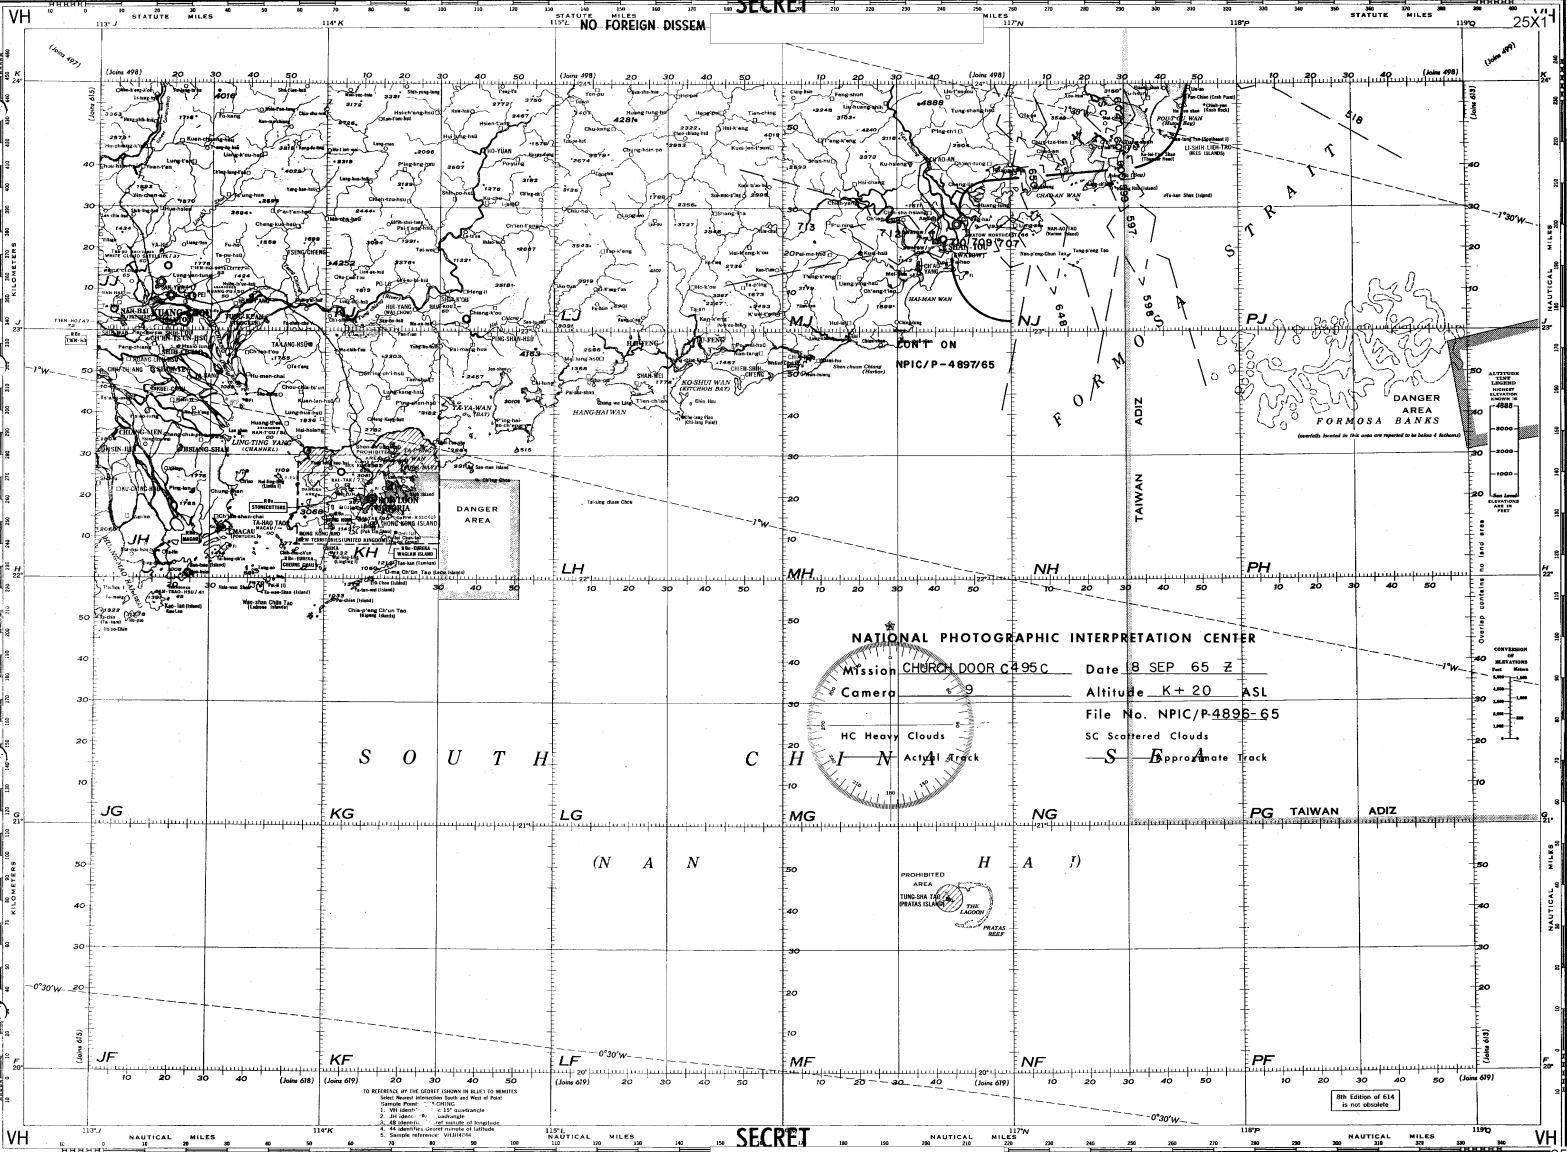

Altitude K +20 ASL

File No. NPIC/P6777/65

HC Heavy Clouds SC Scattered Clouds

MG Actual Track NG Approximate Track PG TAIWAN ADIZ

SECRET

(614) HONG KONG ISLAND

WORLD AERONAUTICAL CHART

(614)

(614)

25X1

(614) HONG KONG ISLAND

WORLD AERONAUTICAL CHART

(614)

(614)

NO FOREIGN DISSEM

SECRET