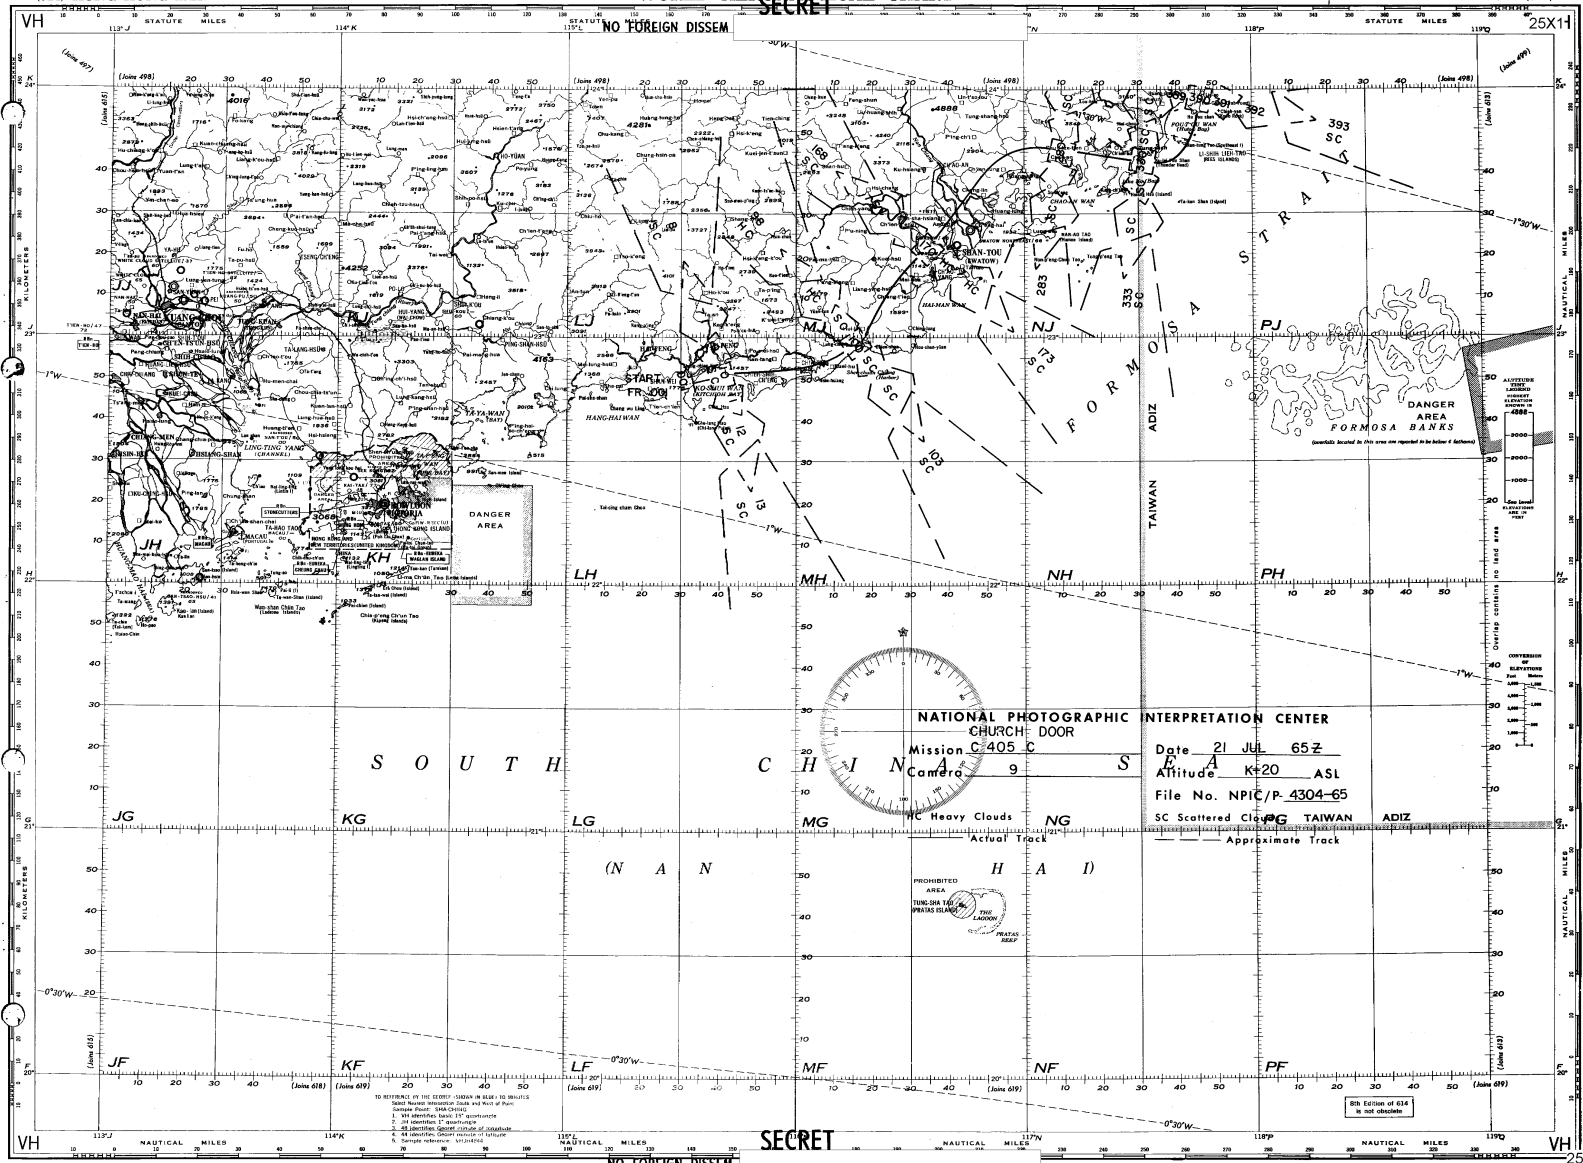

(614) HONG KONG ISLAND

WORLD AERONAUTICAL CHART

(614)

(614)

NO FOREIGN DISSEM

SECRET

HONG KONG ISLAND (614)

(614)