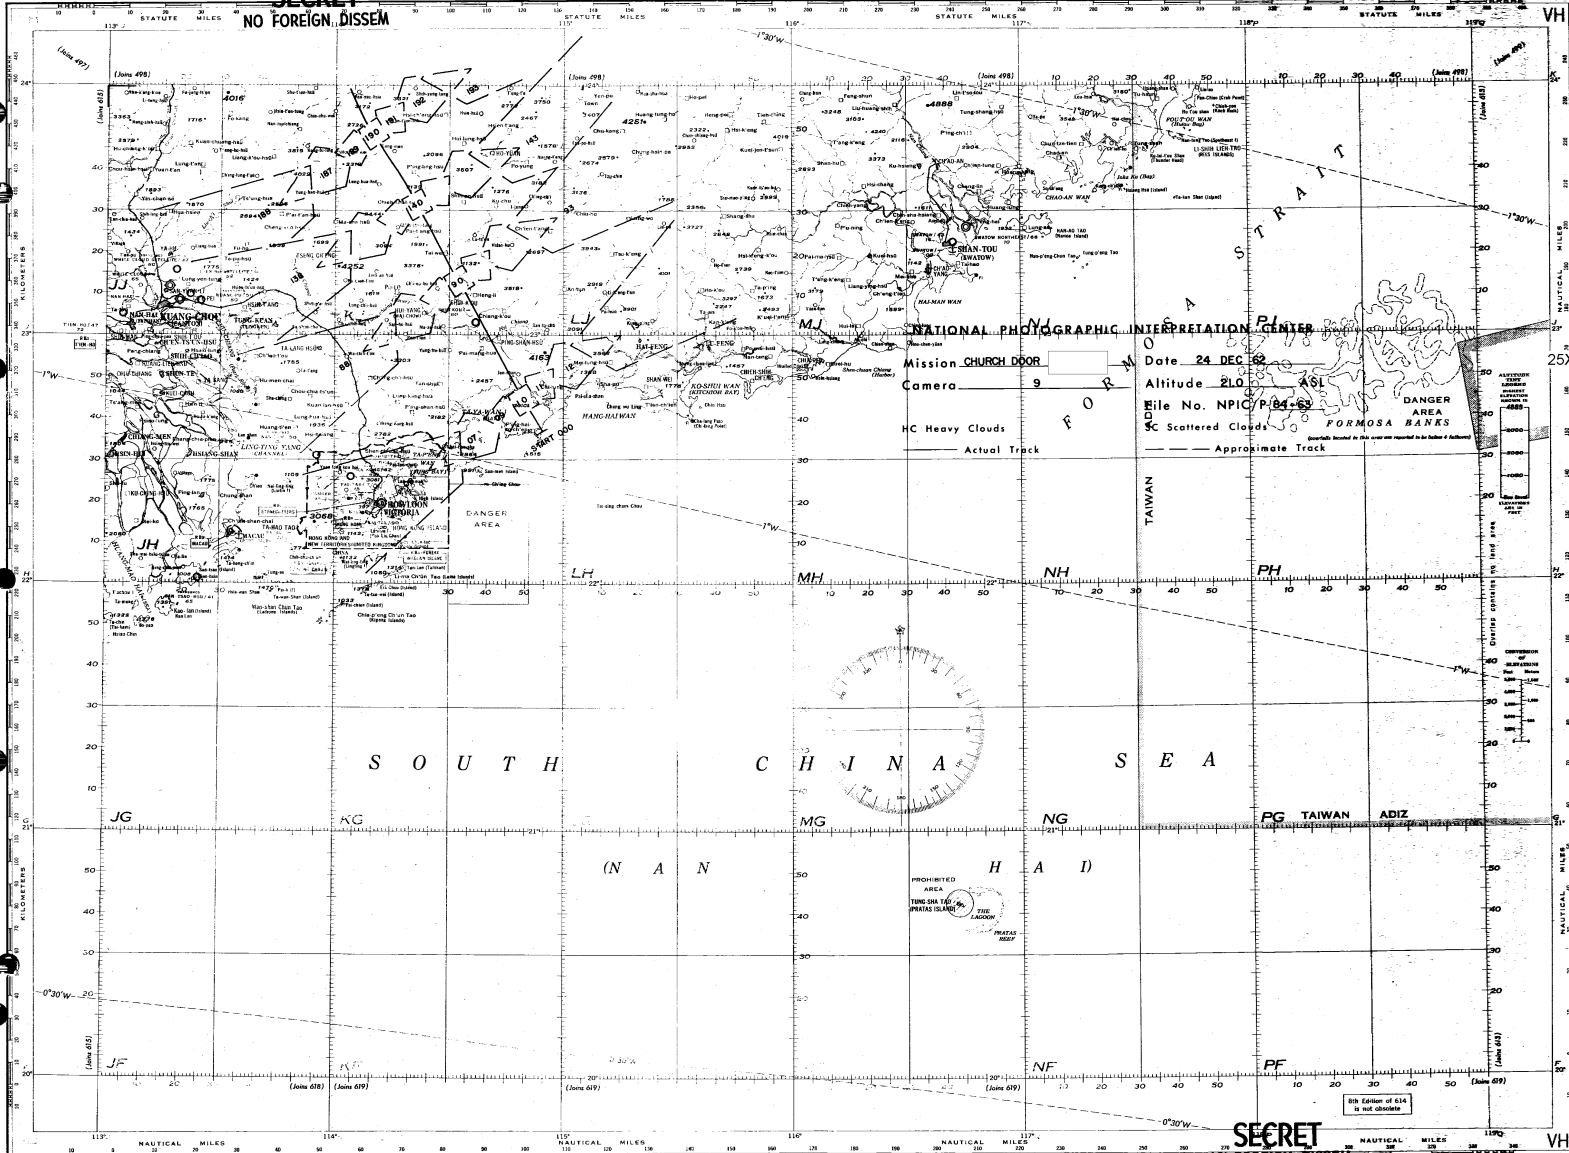

SECRET
NO FOREIGN DISSEM