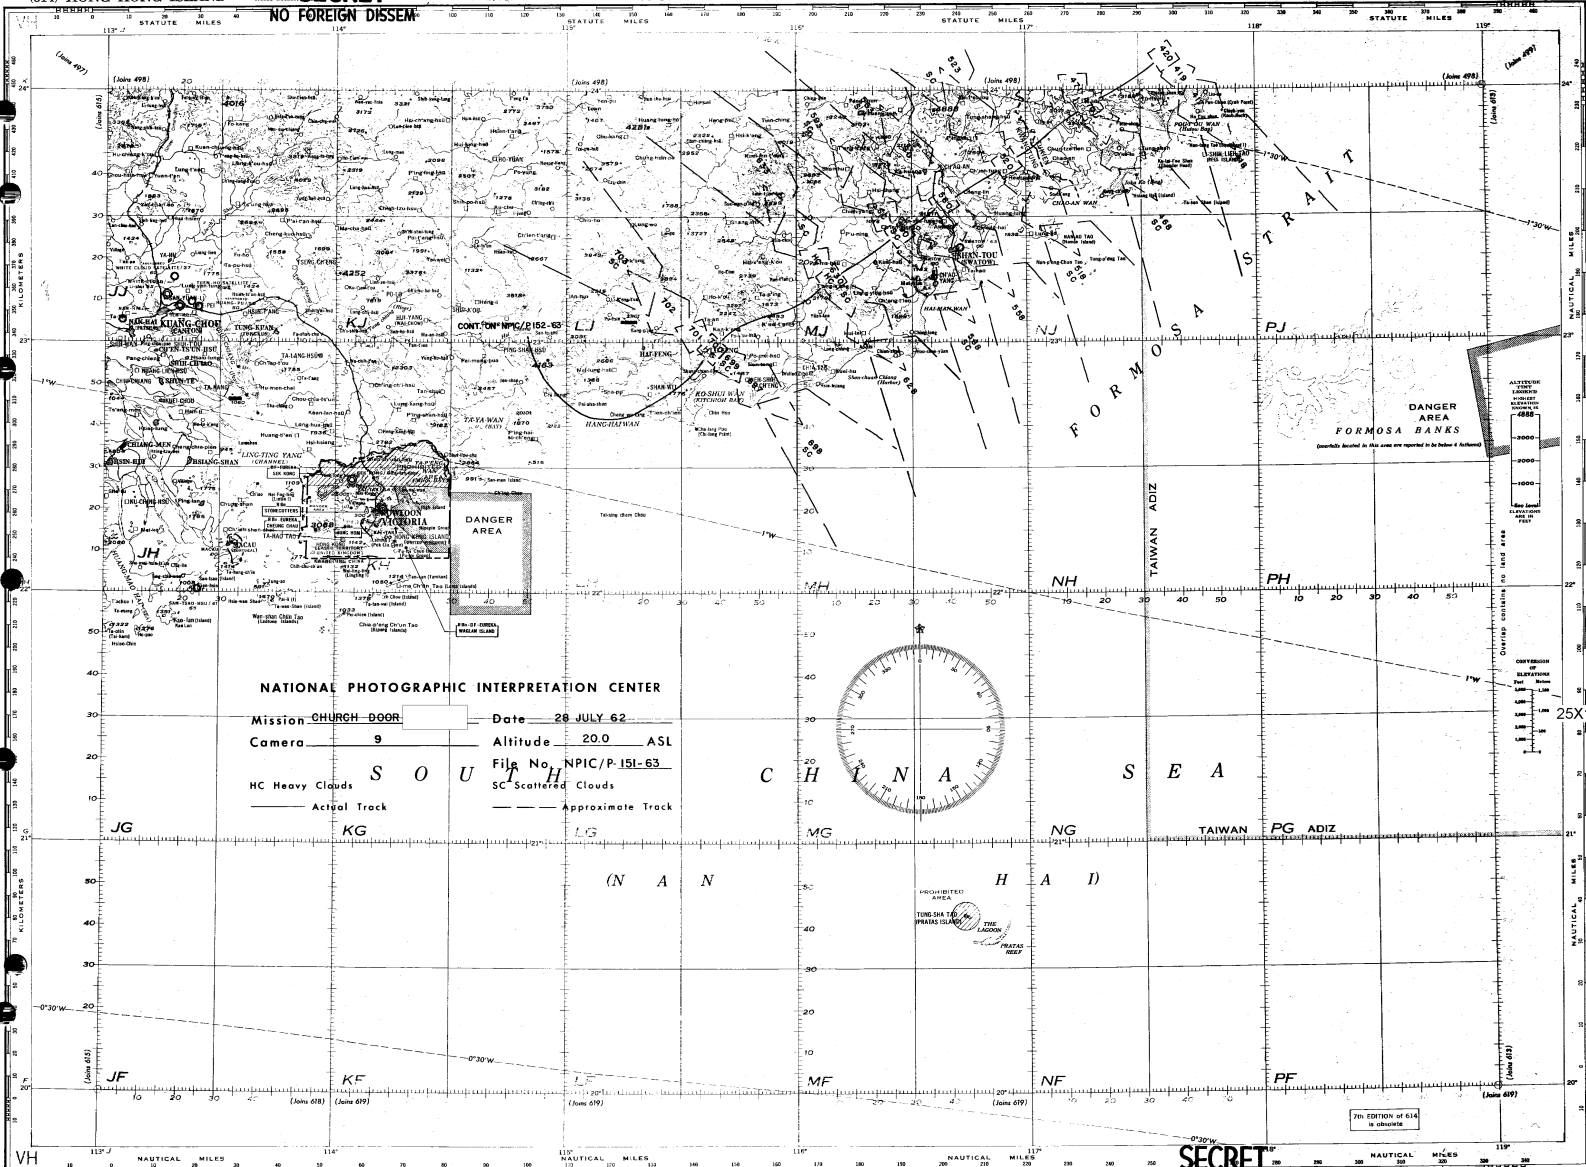

SECRET
NO FOREIGN DISSEM