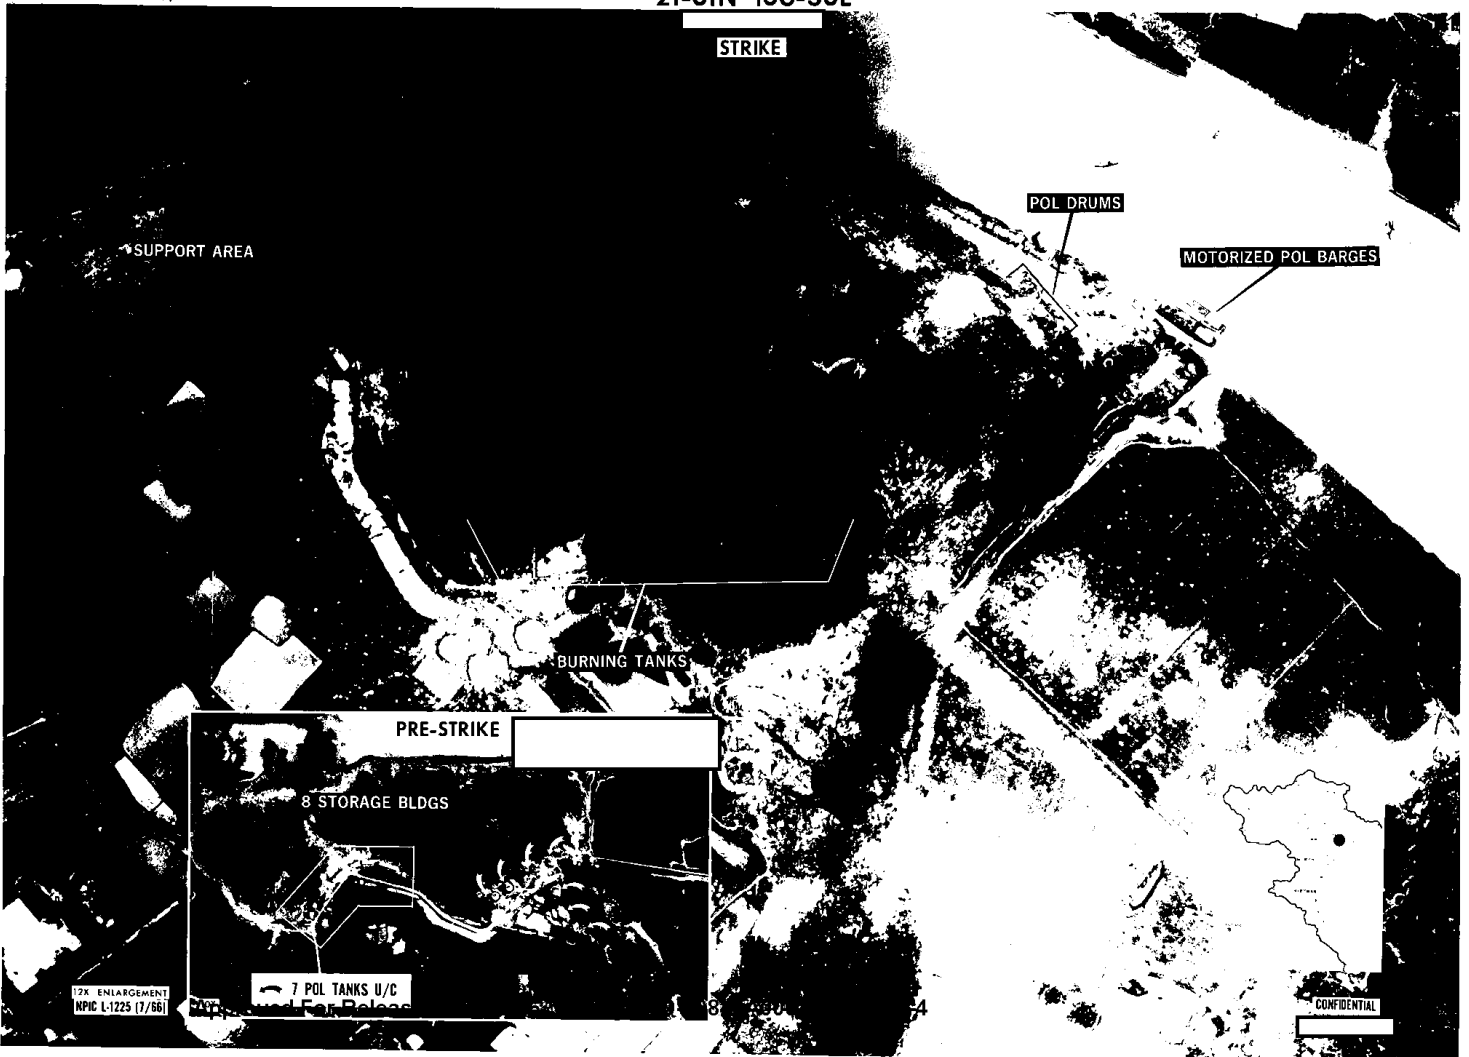

CONFIDENTIAL

PETROLEUM PRODUCTS STORAGE
DUONG NHAM, NORTH VIETNAM
21-01N 106-30E

Approved For Release 2006/03/16 : CIA-RDP79-00249A000300010001-0

25X1

25X1

12X ENLARGEMENT
NPIC L-1225 (7/66)

CONFIDENTIAL