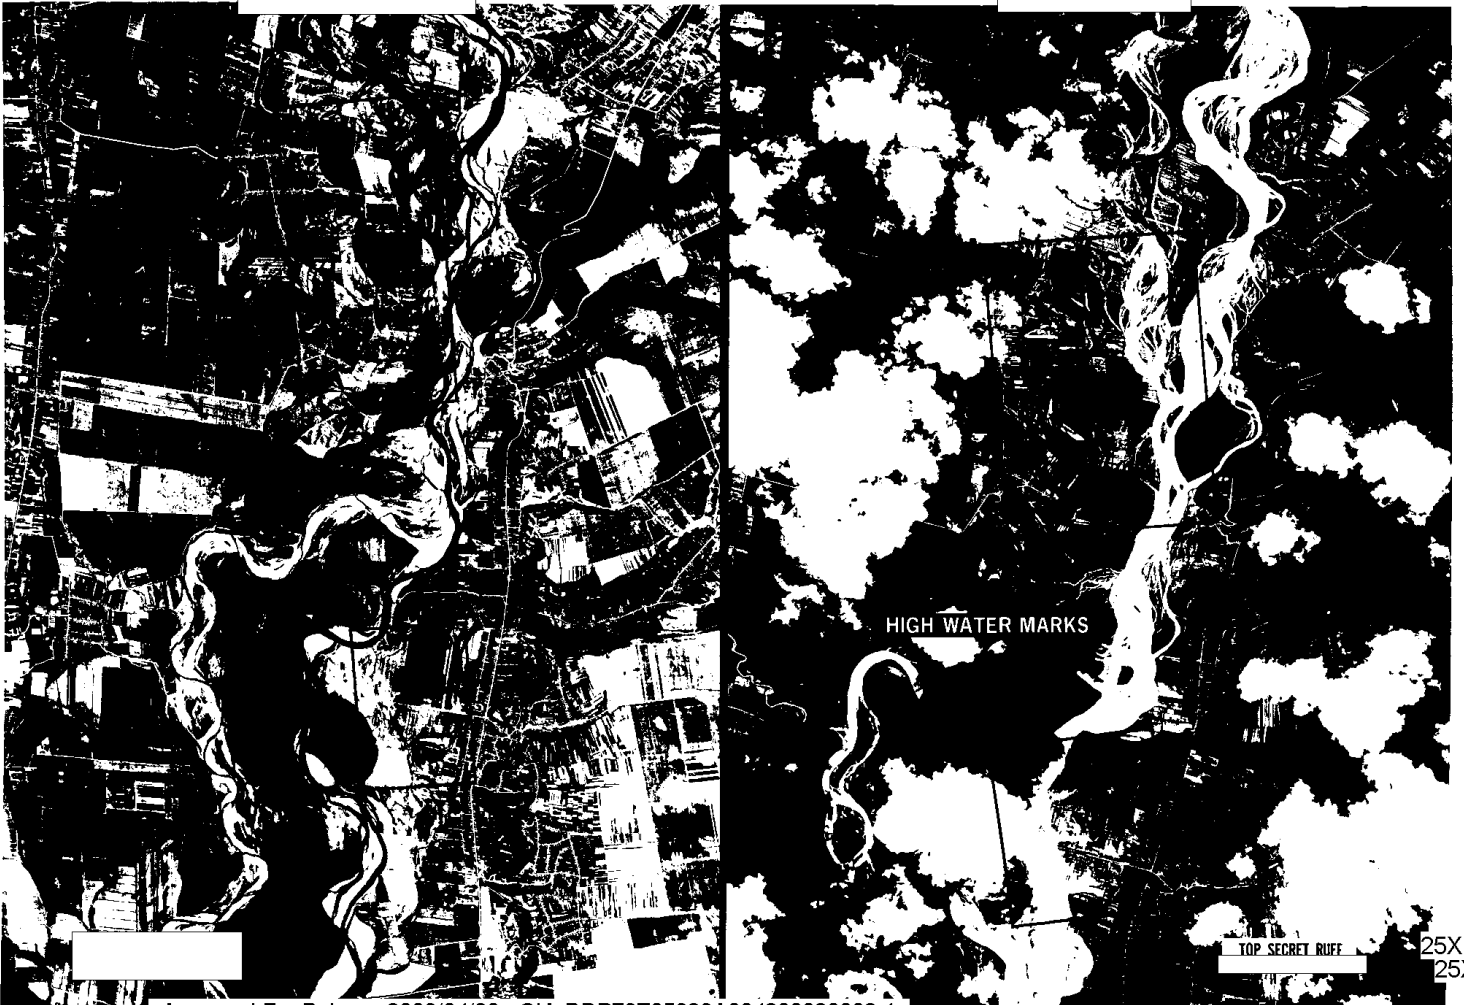

TOP SECRET RUFF

# NORTH OF SLATINA

ROMANIA

25X1

25X1

HIGH WATER MARKS

TOP SECRET RUFF

25X1  
25X1