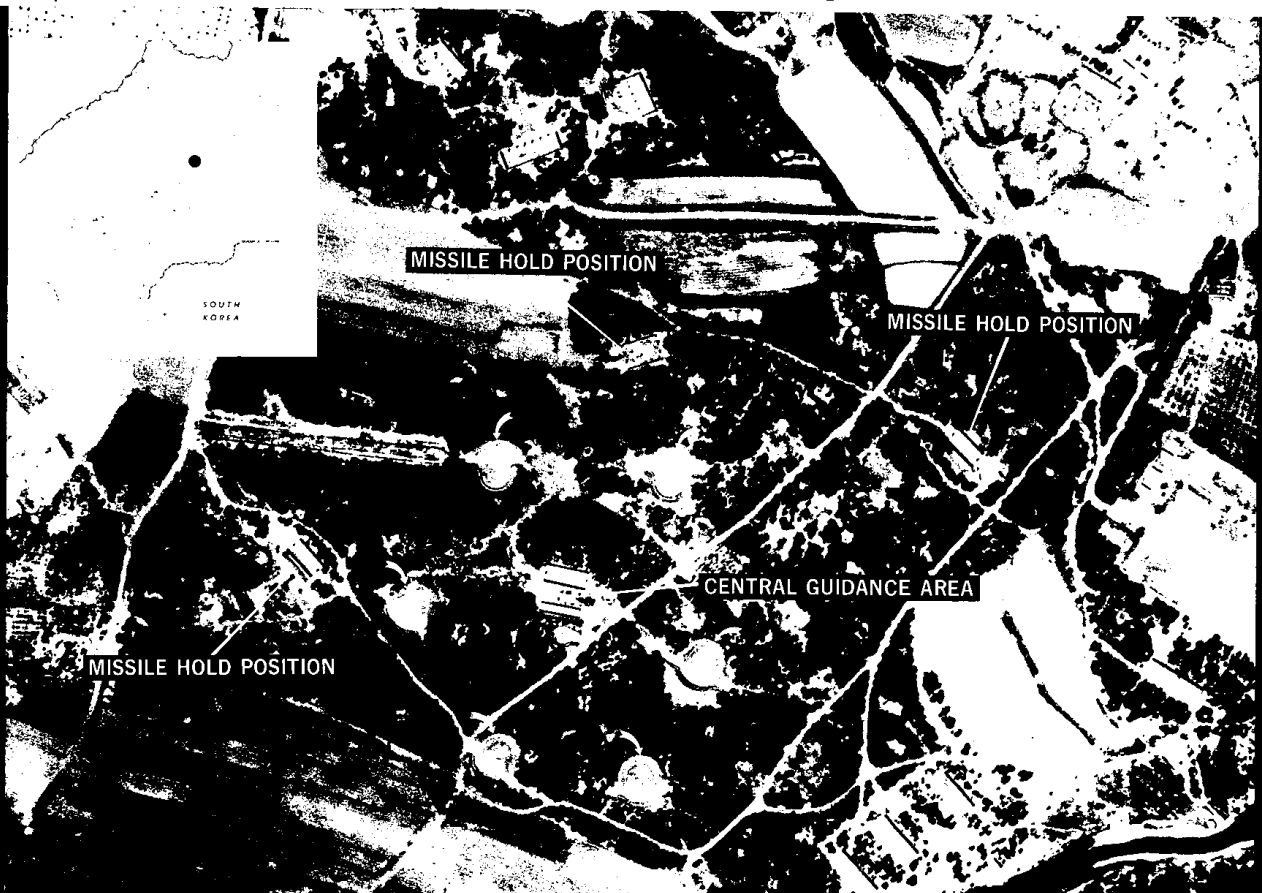

25X1

- 1. SIGNIFICANCE: A NEWLY IDENTIFIED SAM SITE NEAR HUNGDOI-DONG, NORTH KOREA.
- 2. REMARKS: THIS IS THE FOURTH SAM SITE OBSERVED IN NORTH KOREA. TWO SITES ARE LOCATED IN THE PYONGYANG AREA AT 3845N 12551E AND 3848N 12527E. A THIRD SITE, OBSERVED UNDER CONSTRUCTION ON   IS LOCATED IN THE VICINITY OF NAMPO AT 3827N 12459E.
- 3. LOCATION: 3.8 NM SSW OF HUNGDOI-DONG AT 394835N 1273300E.
- 4. COLLATERAL/COMINT: NONE
- 5. FIRST IDENTIFICATION: 
- 6. NEGATION DATE: 
- 7. SUBSEQUENT COVERAGE: NONE

Page 2

8. DIMENSIONS/
SPECIFICATIONS: NONE

9. MISSION READOUT: THIS MISSION REVEALS A NEWLY IDENTIFIED SA-2 SAM SITE OF UNDETERMINED CONFIGURATION. THE SITE CONSISTS OF 6 REVETTED, UNOCCUPIED LAUNCH POSITIONS, A REVETTED, UNOCCUPIED CENTRAL GUIDANCE AREA, AND 3 REVETTED, UNOCCUPIED MISSILE-HOLD POSITIONS.

25X1

TOP SECRET

TOP SECRET

NATIONAL PHOTOGRAPHIC INTERPRETATION CENTER

SAM SITE A25-2
HUNGDOKI-DONG, NORTH KOREA
39-48-35N 127-33-00E

25X1
25X1

60X ENLARGEMENT

REVETTED UNOCCUPIED
LAUNCH POSITION