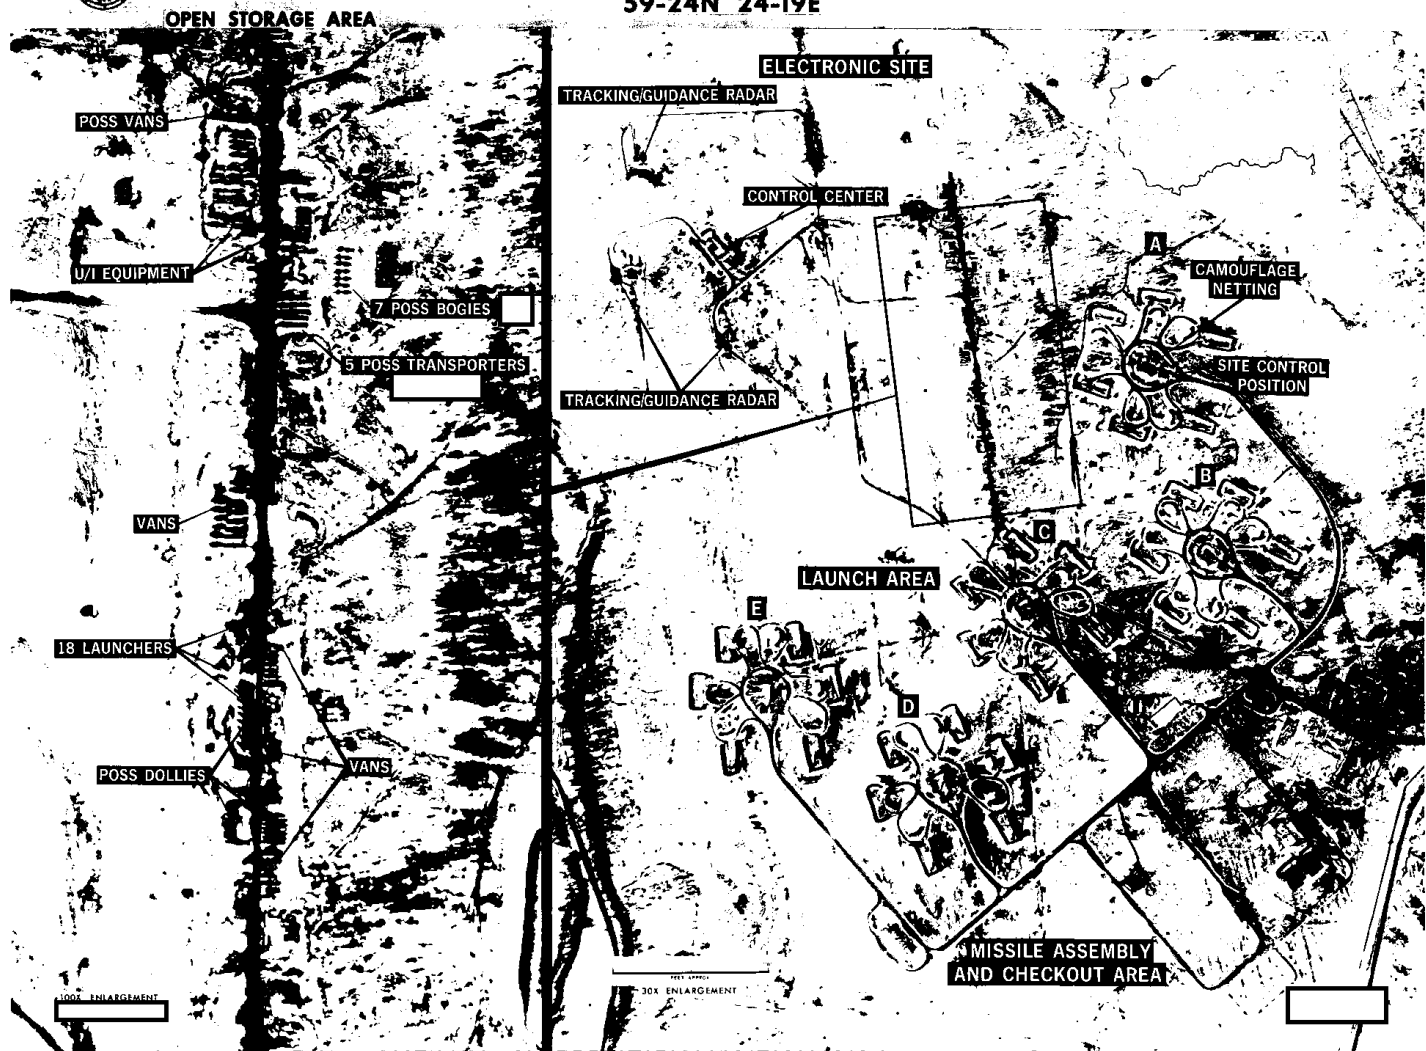

PROBABLE LONG RANGE SAM LAUNCH COMPLEX TALLINN, USSR 59-24N 24-19E

25X1
25X1

25X1

25X1

25X1