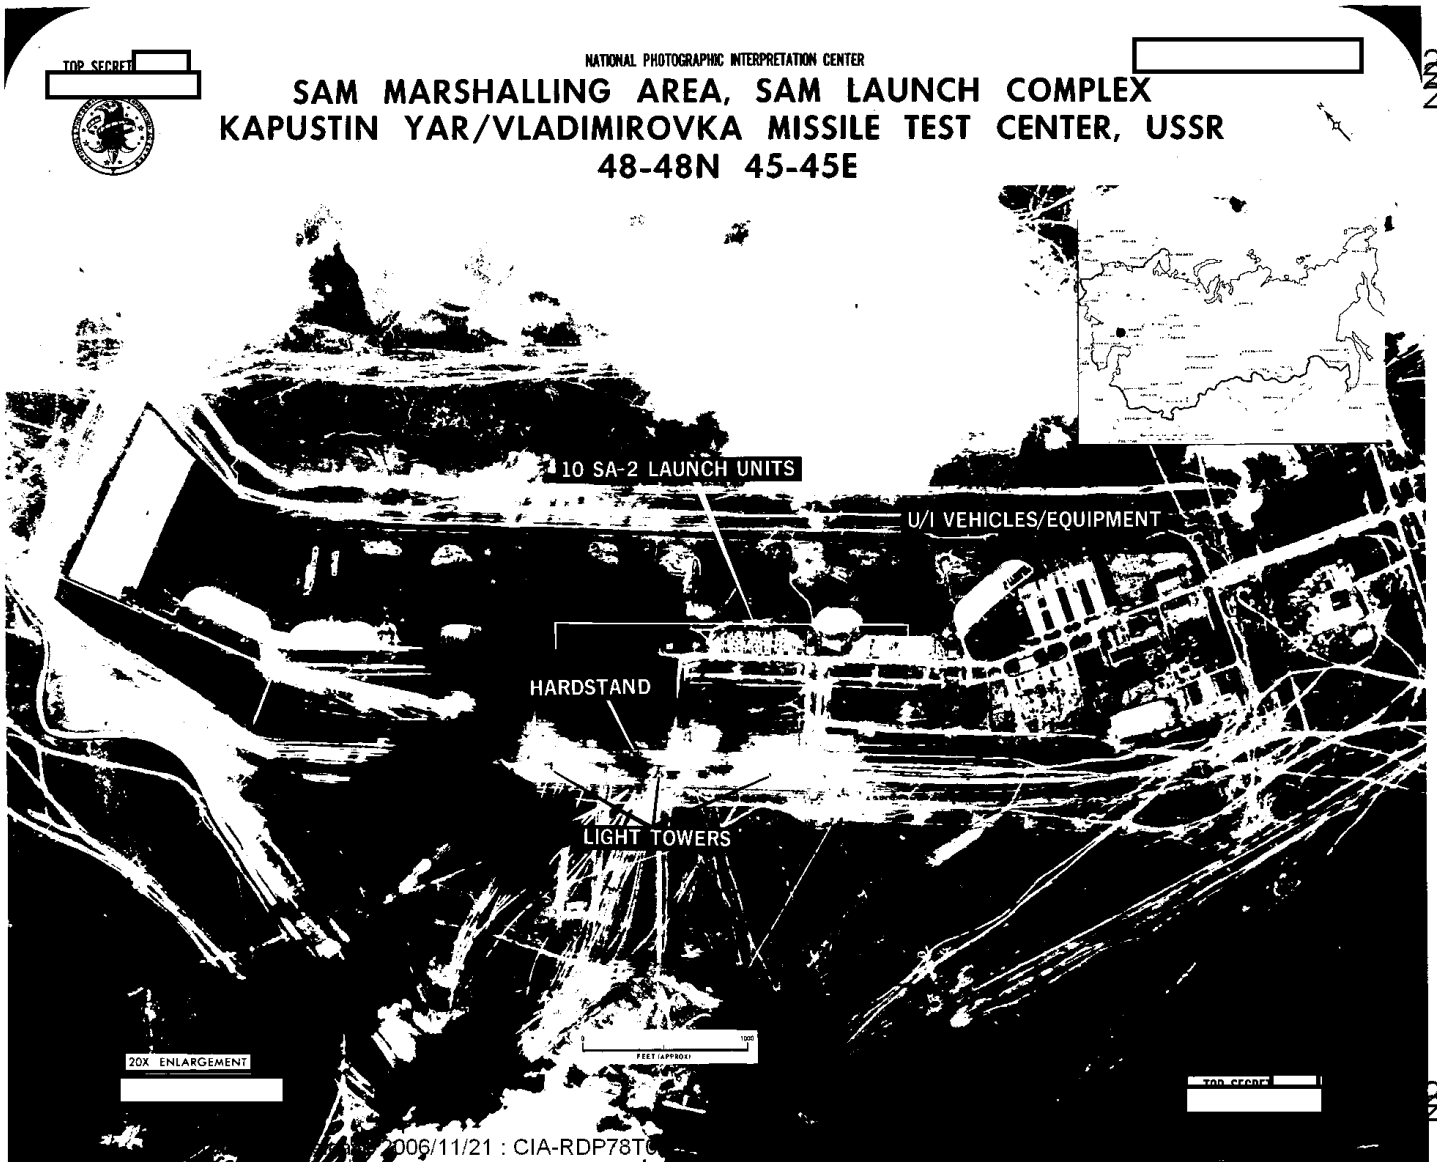

TOP SECRET

25X

29 March 1966

Page 17

SAM MARSHALLING AREA, SAM LAUNCH COMPLEX
KAPUSTIN YAR/VLADIMIROVKA MISSILE TEST CENTER, USSR

- 1. SIGNIFICANCE: IDENTIFICATION OF SAM LAUNCH UNITS UNDERGOING TRAINING ON THE HARDSTANDS.
- 2. REMARKS: THE ACTIVITY AT THIS AREA REPRESENTS THE MOST SIGNIFICANT ACTIVITY SINCE [REDACTED]
- 3. LOCATION: LOCATED AT THE SAM BASE SUPPORT COMPLEX.
- 4. COLLATERAL/COMINT: NONE
- 5. FIRST IDENTIFICATION [REDACTED]
- 6. NEGATION DATE: NONE
- 7. SUBSEQUENT COVERAGE: 1 TALENT MISSION
25 KH-4 MISSIONS
1 KH-7 MISSION
- 8. DIMENSION/SPECIFICATION: NONE
- 9. MISSION READOUT: THIS MISSION REVEALS AT LEAST 10 SA-2 LAUNCH UNITS TRAINING ON THE HARDSTANDS. IN ADDITION, OVER 100 UNIDENTIFIED VEHICLES/PIECES OF EQUIPMENT ARE OBSERVED WITHIN THE AREA. NO ACTIVITY IS OBSERVED

25X

TOP SECRET

TOP SECRET

NATIONAL PHOTOGRAPHIC INTERPRETATION CENTER

**SAM MARSHALLING AREA, SAM LAUNCH COMPLEX
KAPUSTIN YAR/VLADIMIROVKA MISSILE TEST CENTER, USSR
48-48N 45-45E**

25X1
25X1

20X ENLARGEMENT