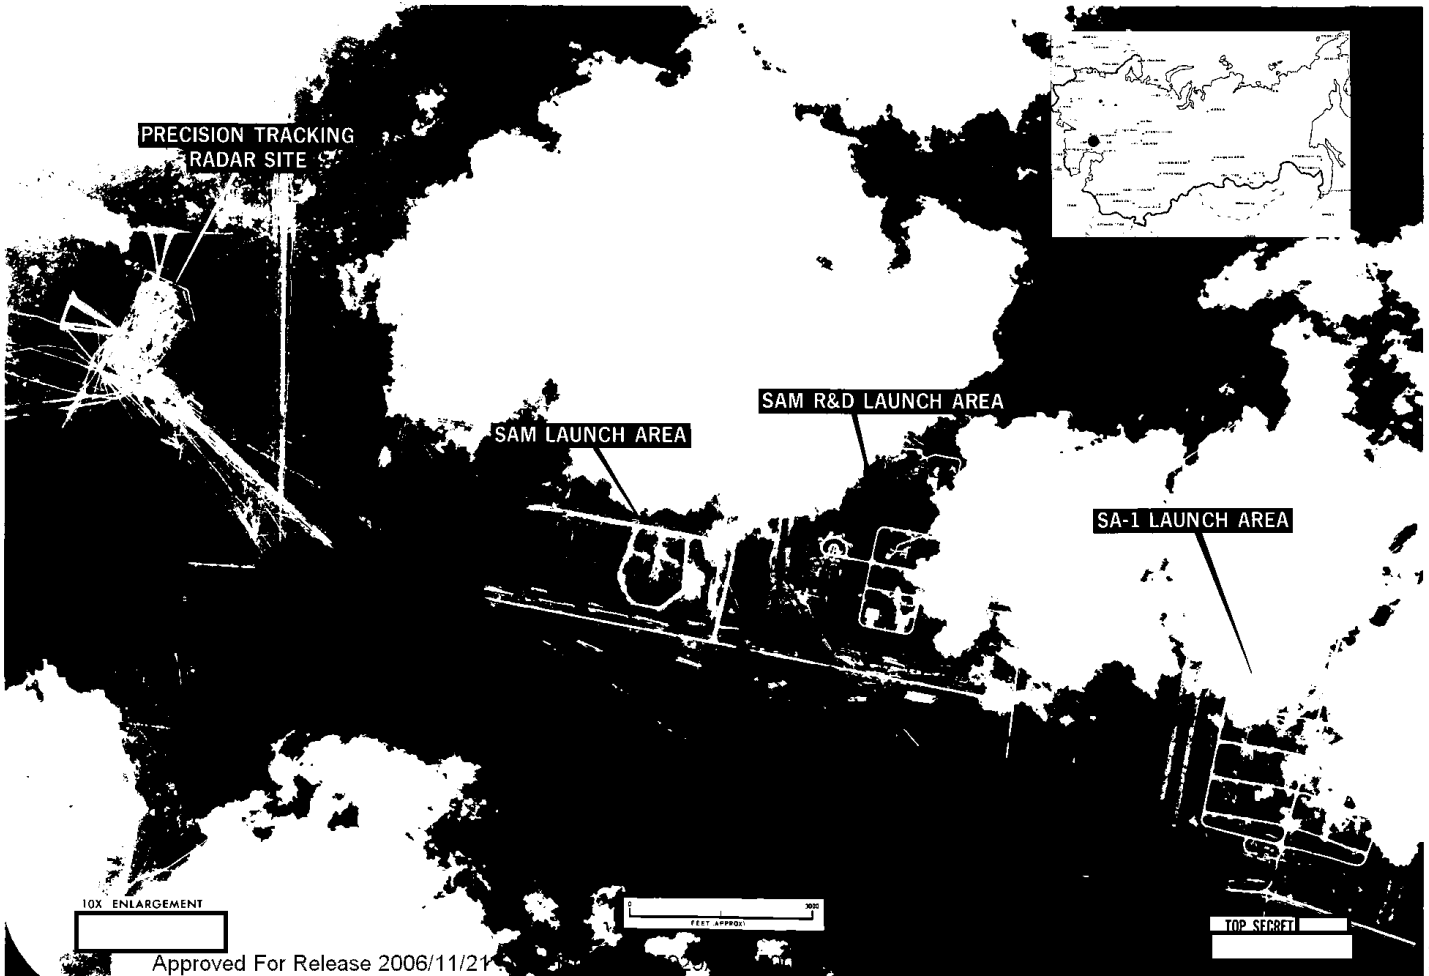

TOP SECRET

NATIONAL PHOTOGRAPHIC INTERPRETATION CENTER

SAM LAUNCH COMPLEX

KAPUSTIN YAR/VLADIMIROVKA MISSILE TEST CENTER, USSR 48-48N 45-45E

25X1

10X ENLARGEMENT

500
FEET APPROX.

TOP SECRET