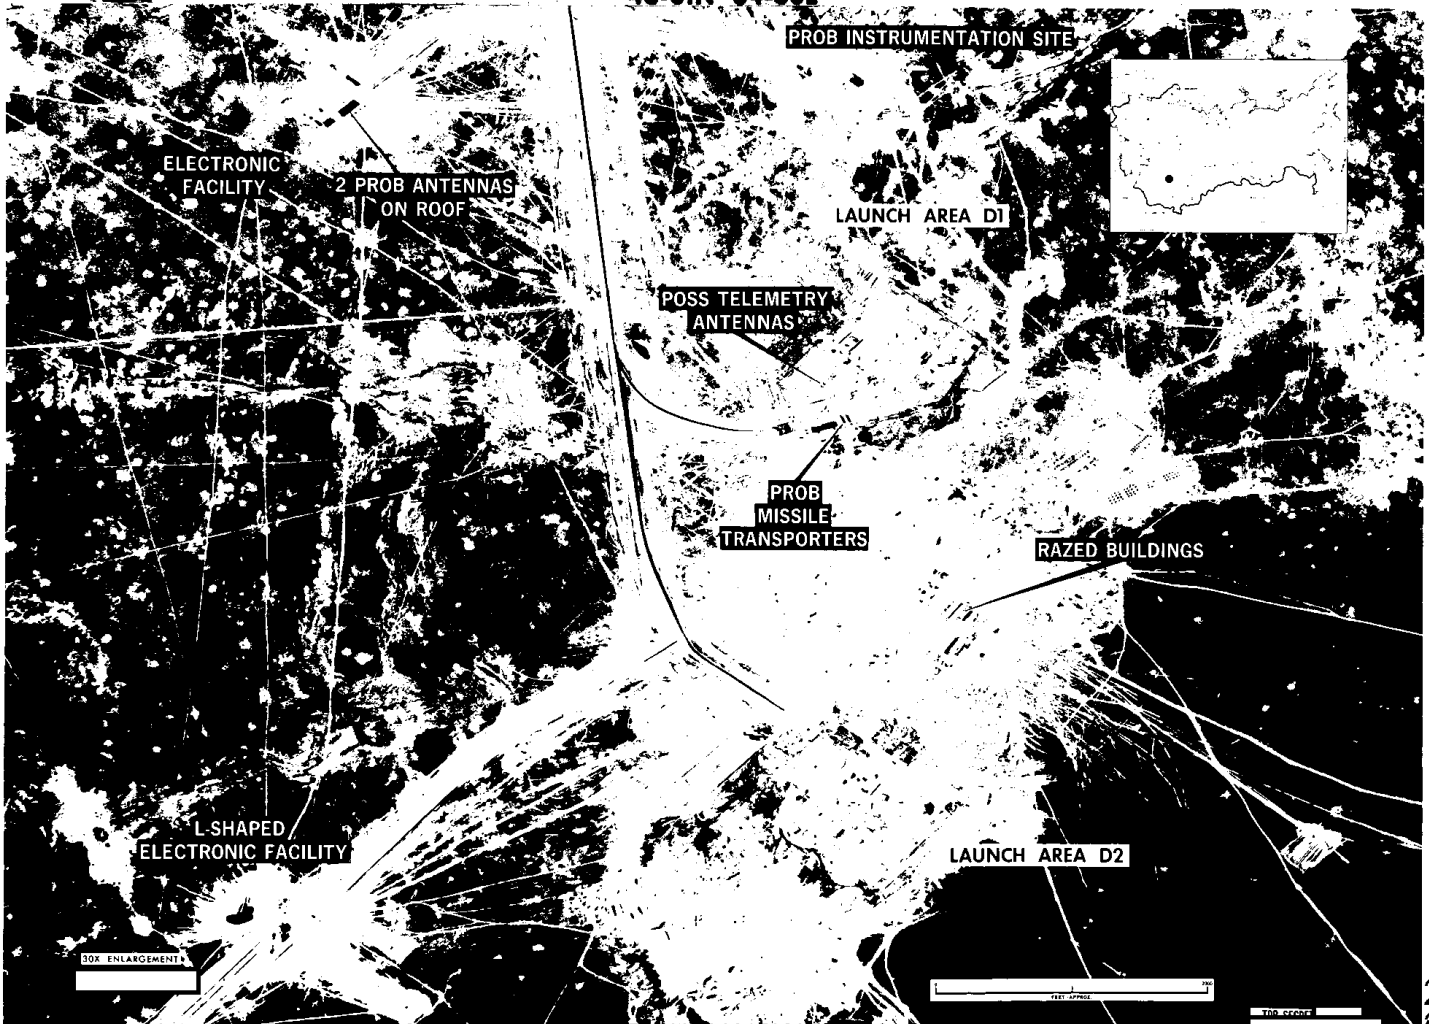

**TYURATAM MISSILE TEST CENTER, USSR  
LAUNCH COMPLEX D  
46-01N 64-00E**

25X1  
25X1

25X1  
25X1

**Page Denied**