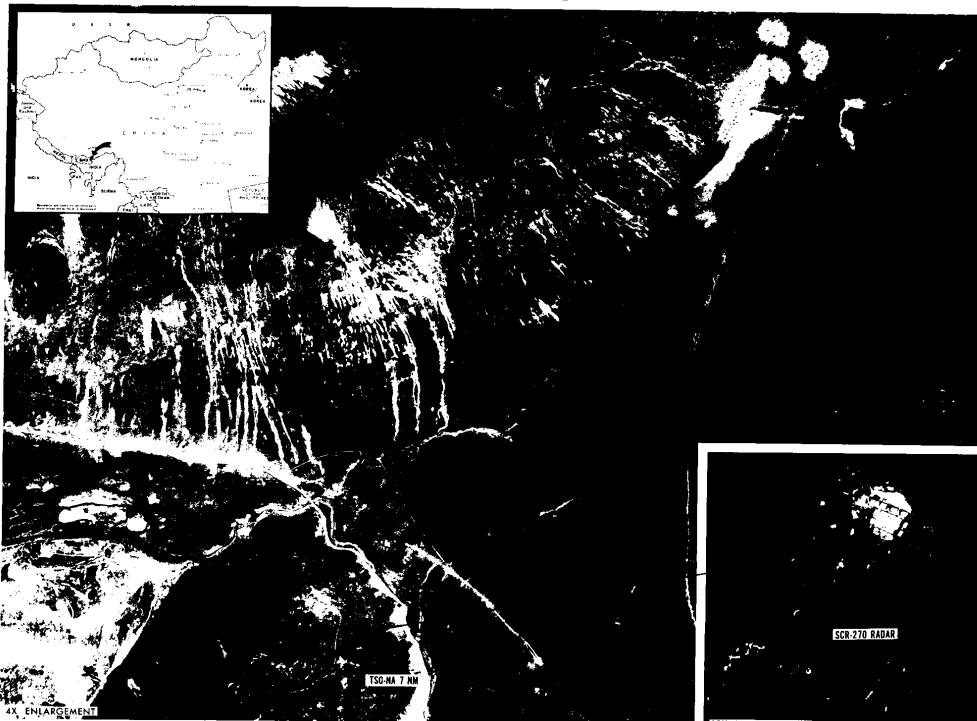

TOP SECRET

RADAR SITE
TSO-NA AREA, TIBET
28-01N 92-02E

25
25

4X ENLARGEMENT

TSO-NA 7 KM

SCR-270 RADAR

10X ENLARGEMENT

TOP SECRET

25
25