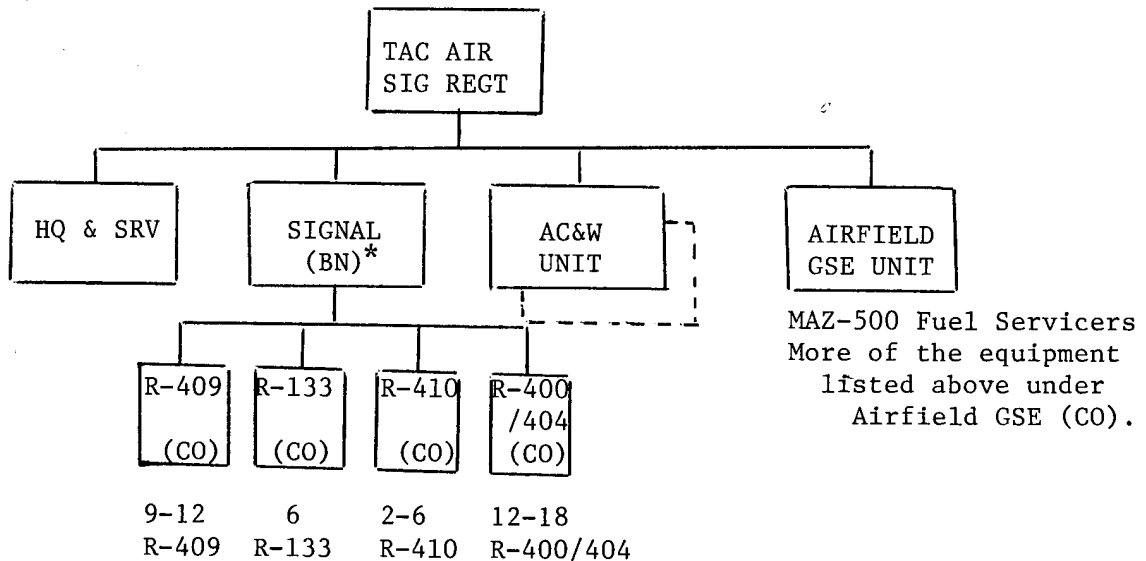

TACTICAL AIR ARMY LEVEL

* Parenthesis indicate a possible subunit designation of echelon.

25X1