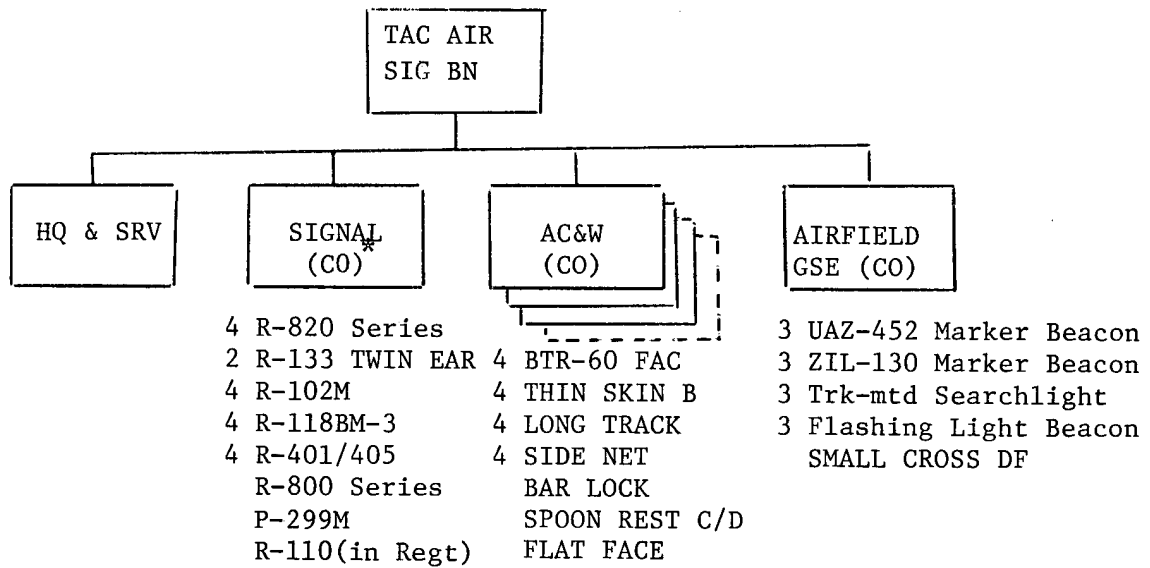

TITLE/SIGNIFICANCE:

CONFIRMATION OF SOVIET AIR FORCES (SAF) AIRCRAFT CONTROL AND WARNING (AC&W) UNITS WHICH DIFFER WITH KNOWN EARLY WARNING (EW) BATTALIONS AND EW REGIMENTS

COMMENT: It is believed that the SAF has an air army level AC&W unit and one or more air division level AC&W unit(s) for every military district. These units are capable of establishing GCI/AW/EW radar sites, activating air traffic control (ATC) procedures, and providing additional communication channels for contingency airfields. Unlike EW units subordinate to ground armies, AC&W units contain R-820 Series radio trucks (in lieu of R-122), mobile airfield GSE, and TWIN PLATE (R-410) troposcatter stations. AC&W units are also referred to as Tac Air Signal Battalions and Regiments organic to a Tac Air Army.

DIVISION Exploitation

BRANCH Western

ROOM 1B05A

PHONE -

25X1

COORDINATIC

COPY NO. 25X1

400

R FM (7-74) 1327(E-00)

TOP SECRET RUFF

WARNING NOTICE Sensitive Intelligence and Methods 25X1

TACTICAL AIR DIVISION LEVEL

LOCATIONS:

Olovyannaya Airfield
 Ulaan Baatar Army Bks Al 1
 Shchuchin Airfield
 Belogorsk Airfield
 Chita Radcom Sta Kashtak
 Minsk Army Bks Stepyanka SE
 Alma Ata Army Bks N AL 7