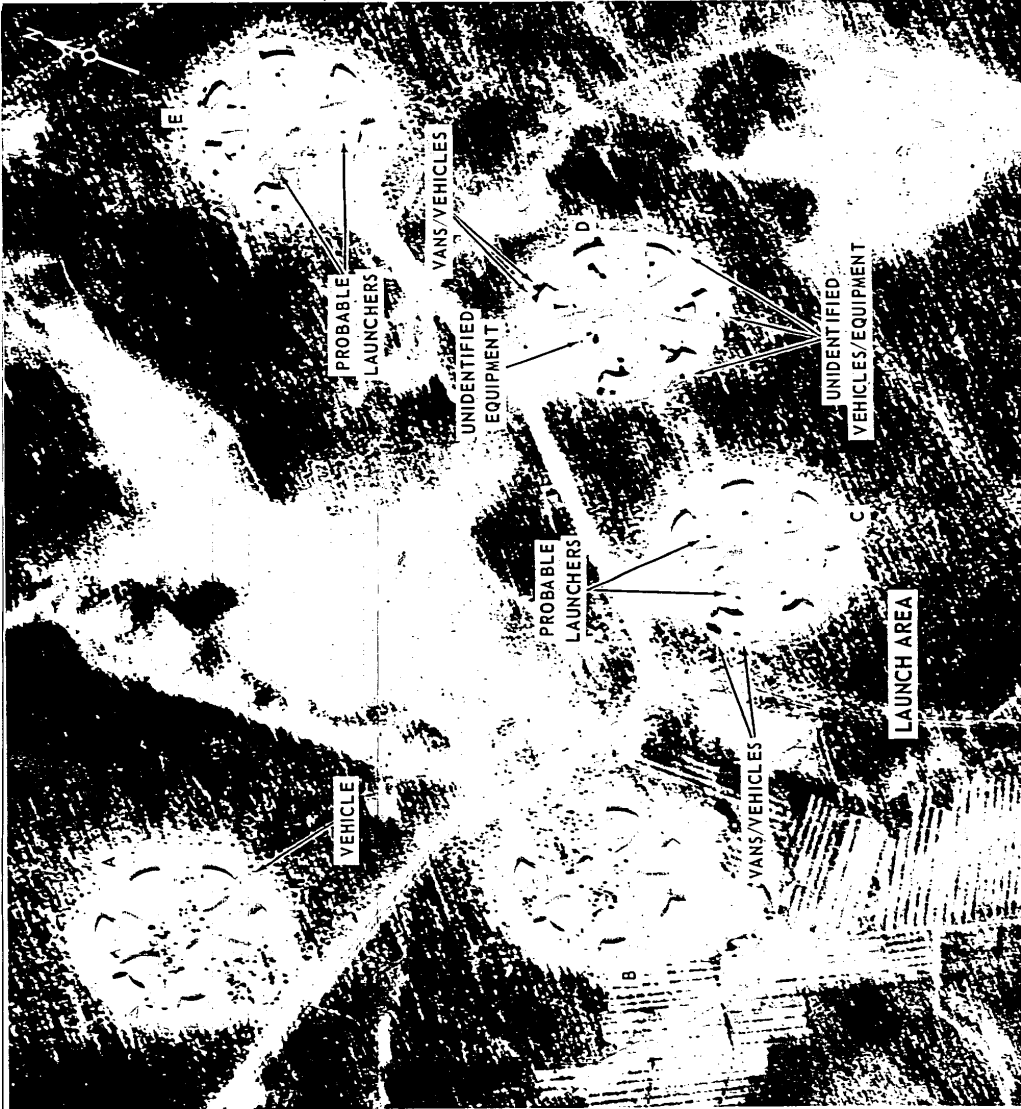

25X1

TOP SECRET

25X1

25X1

ATTACHMENT 13

25X1

NORTHWEST PROBABLE AMM LAUNCH COMPLEX, LENINGRAD, USSR

NPIC J-9808 (3/68)