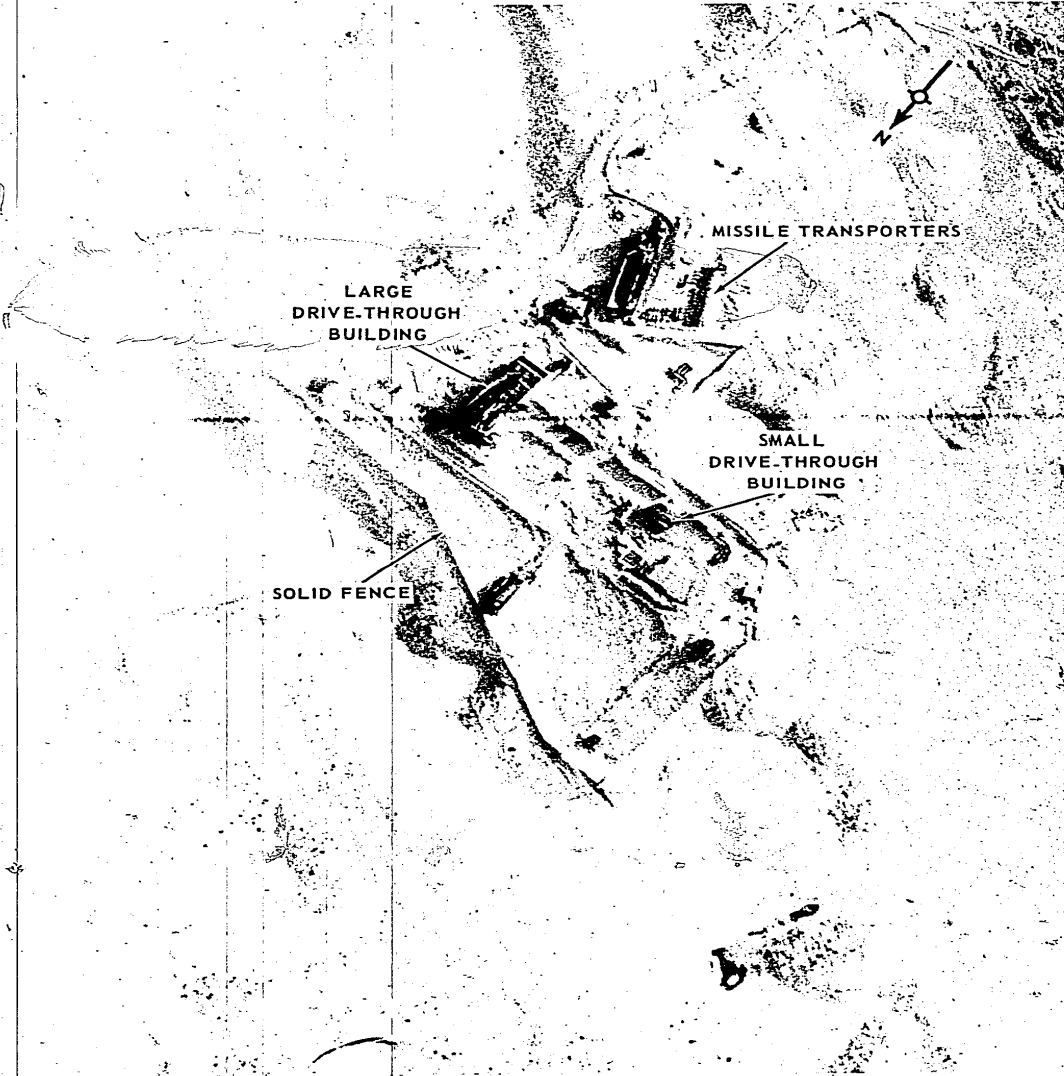

25X1

TOP SECRET

25X1

25X1

25X1

ATTACHMENT 15

SAM SUPPORT FACILITY, NORILSK, USSR

NPIC J-9910 (3/65)

25X1

TOP SECRET