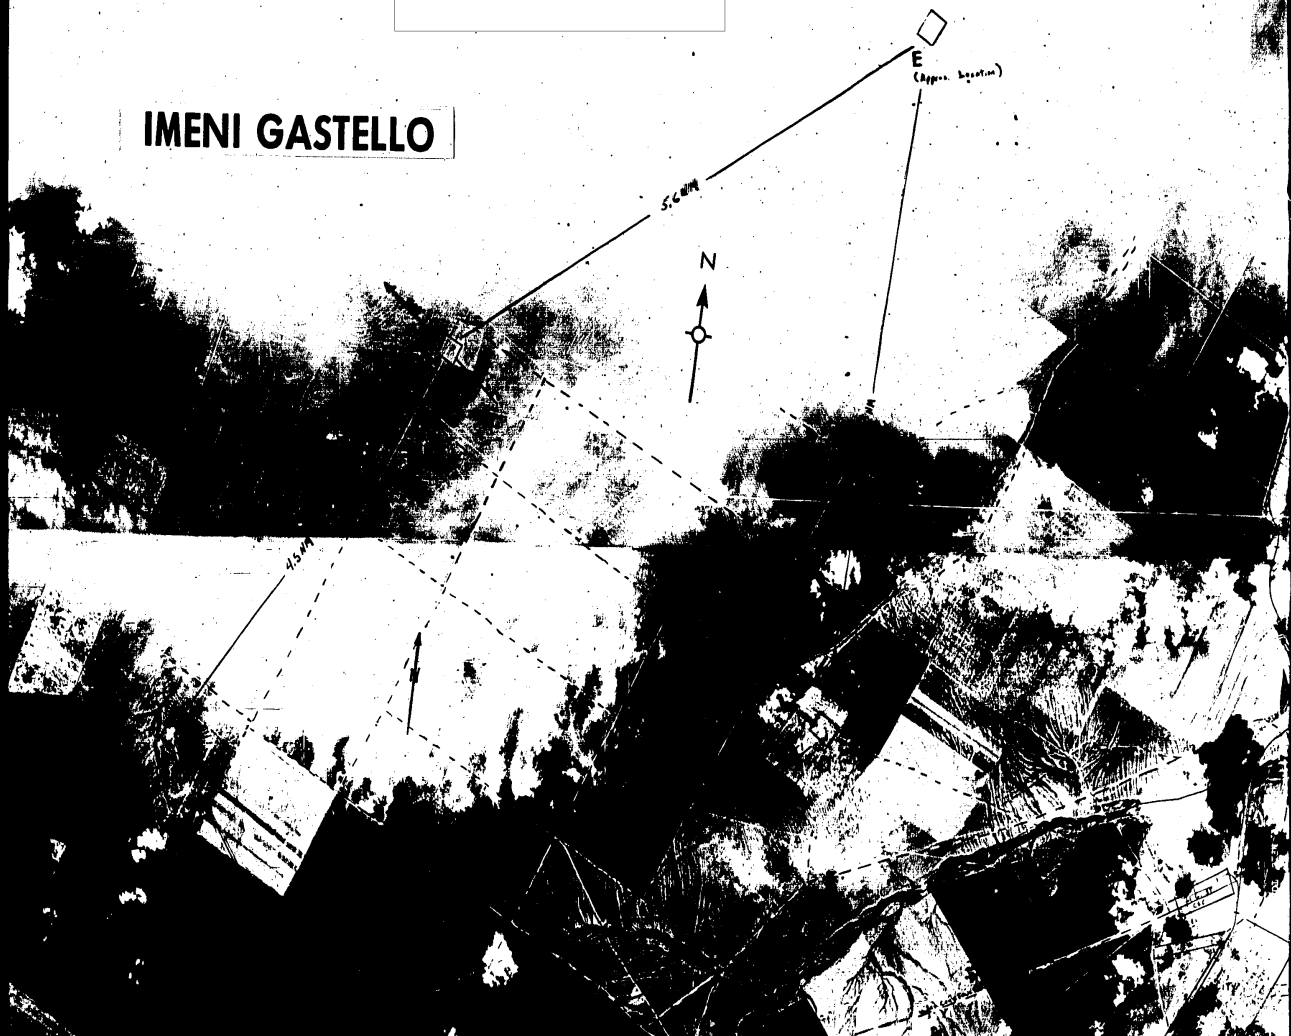

TOP SECRET-RUFF

25X1

IMINI GASTELLO

IMENI GASTELLO