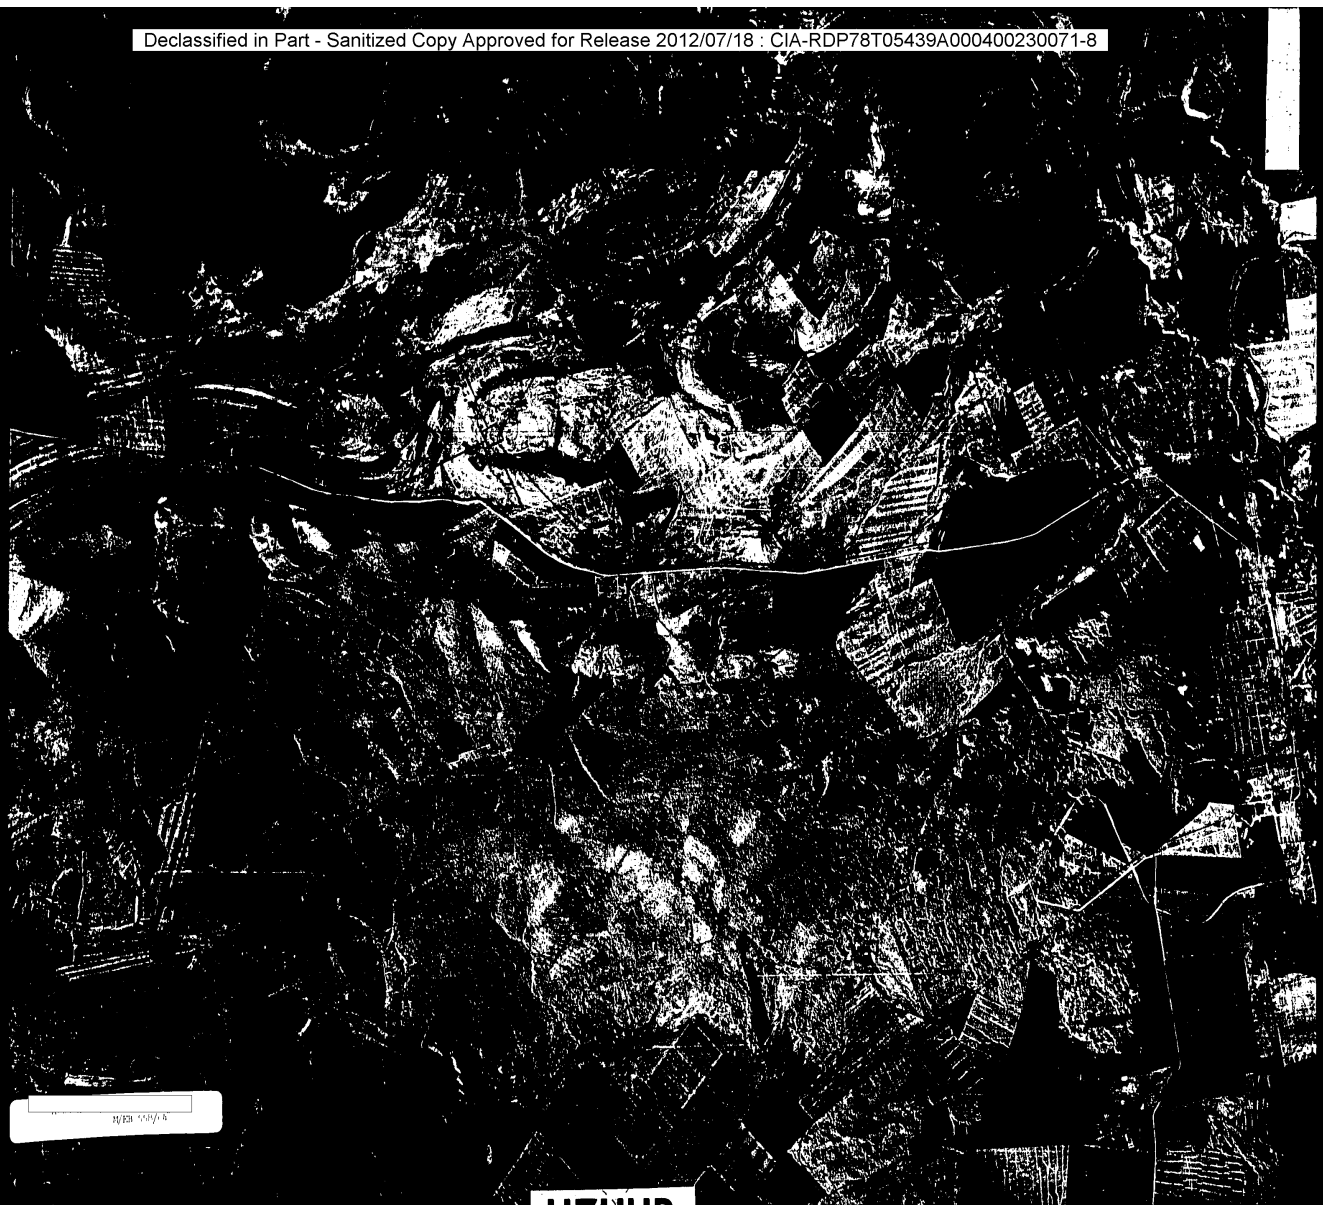

Declassified in Part - Sanitized Copy Approved for Release 2012/07/18 : CIA-RDP78T05439A000400230071-8

UZHUR

UZHUR

Declassified in Part - Sanitized Copy Approved for Release 2012/07/18 : CIA-RDP78T05439A000400230071-8

25X1

25X1