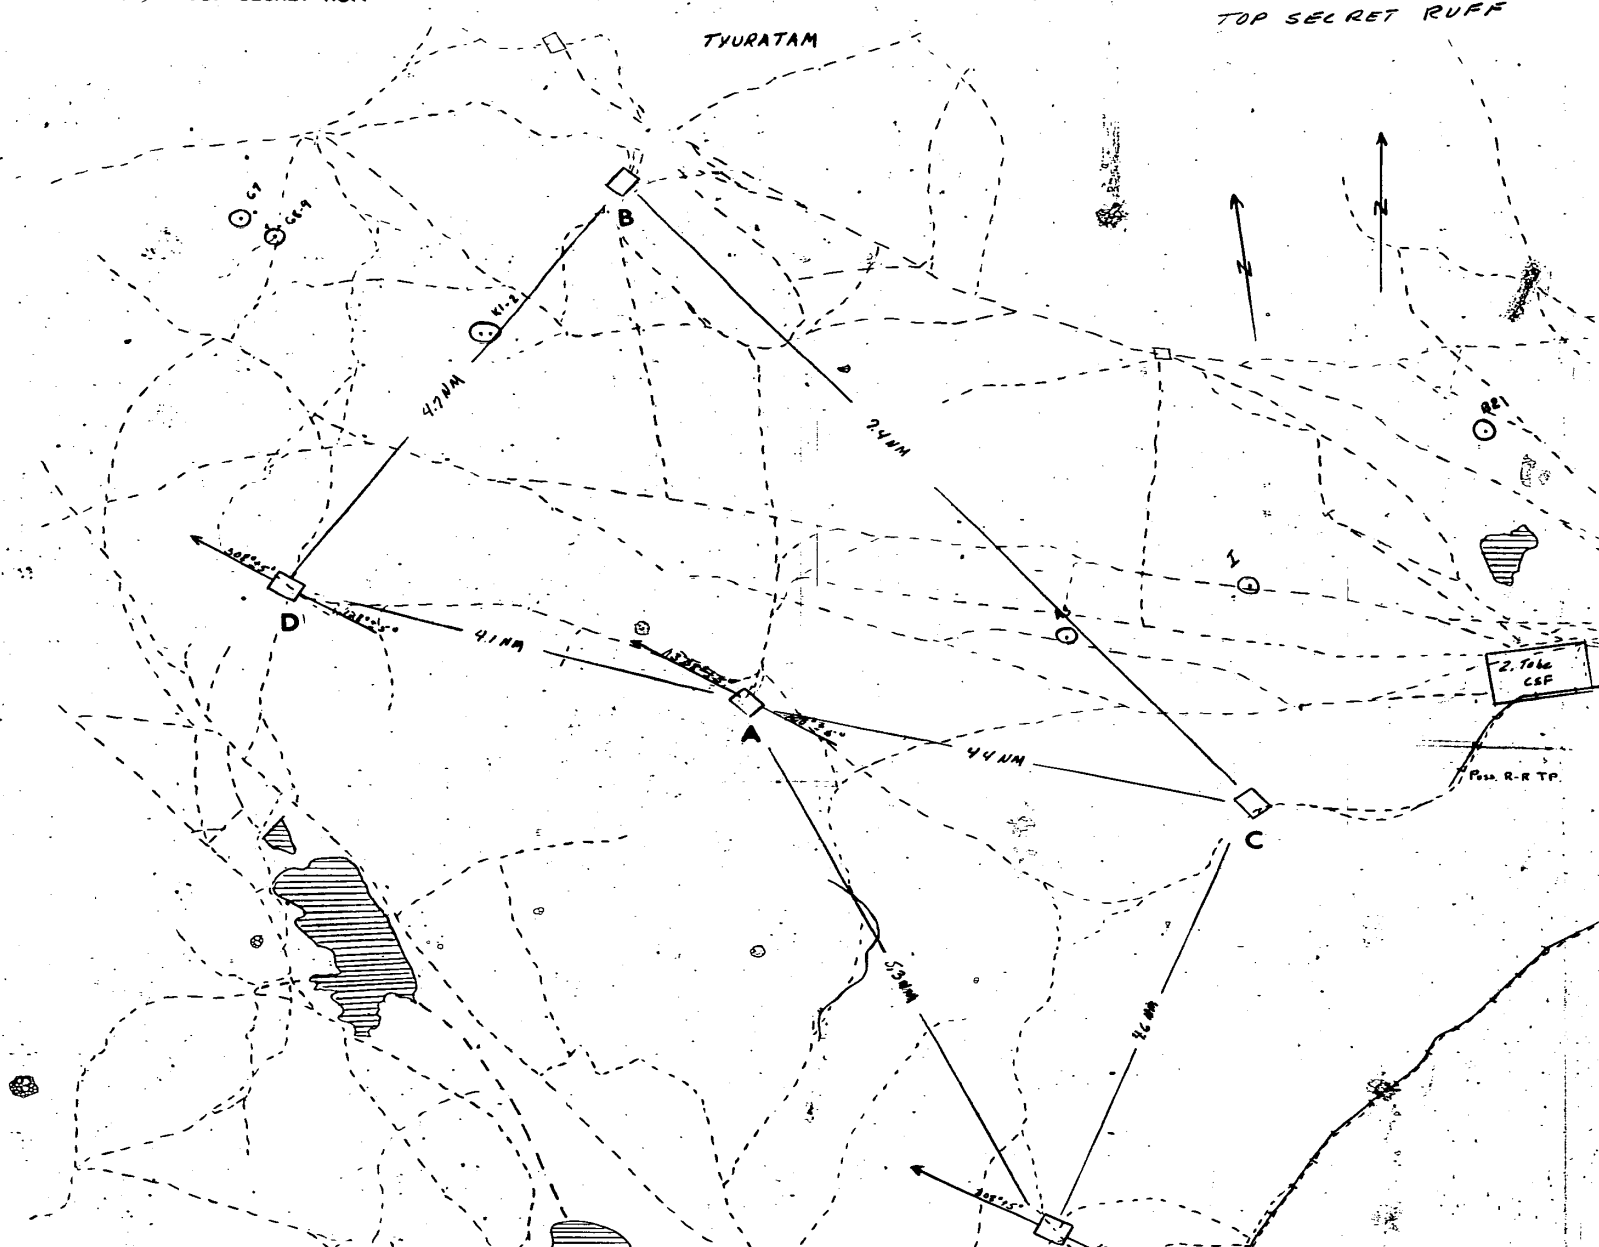

TOP SECRET-RUFF

TOP SECRET RUFF