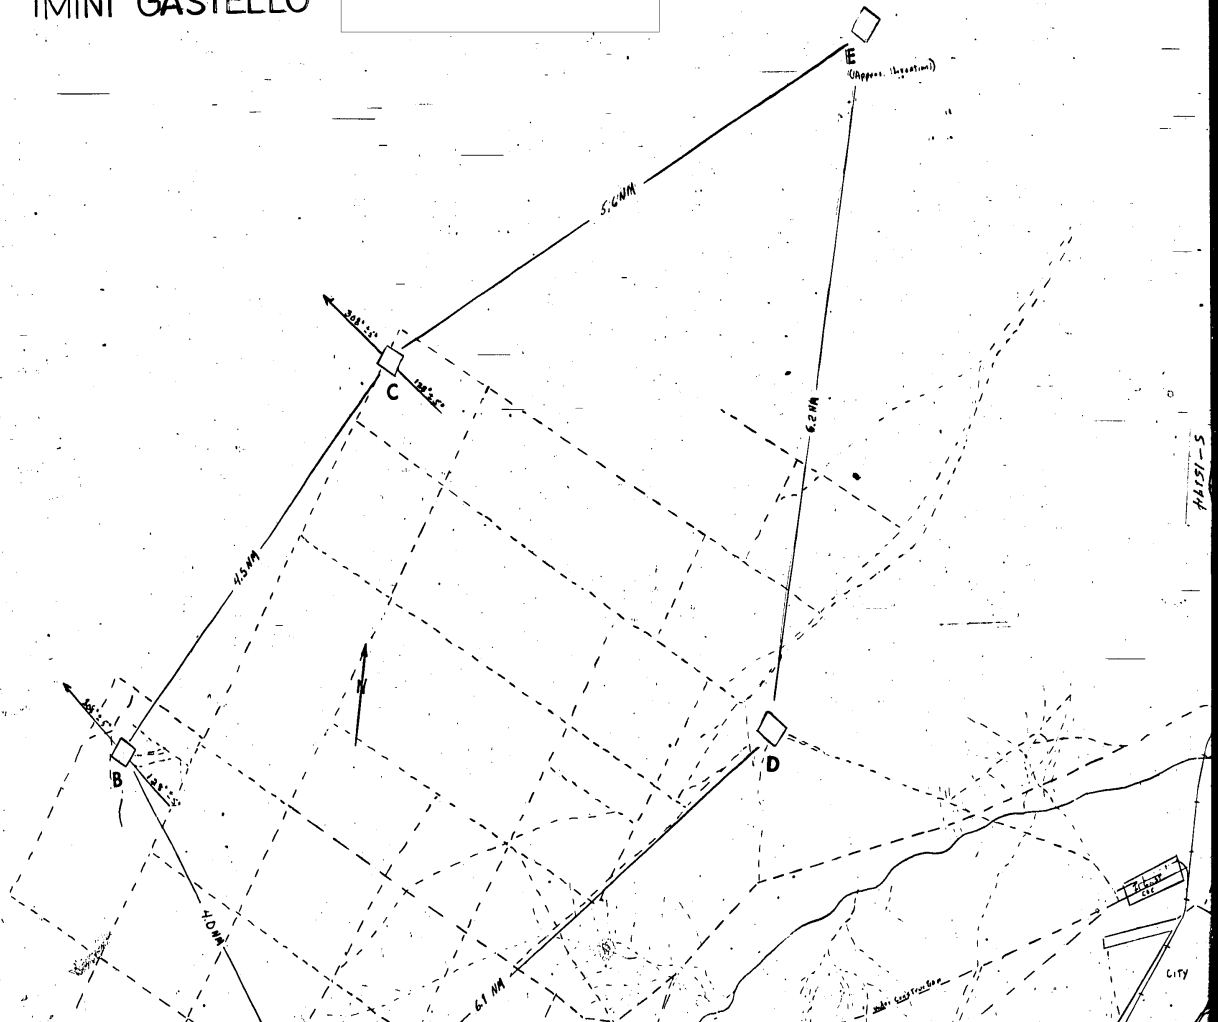

IMINI GASTELLO

25X1