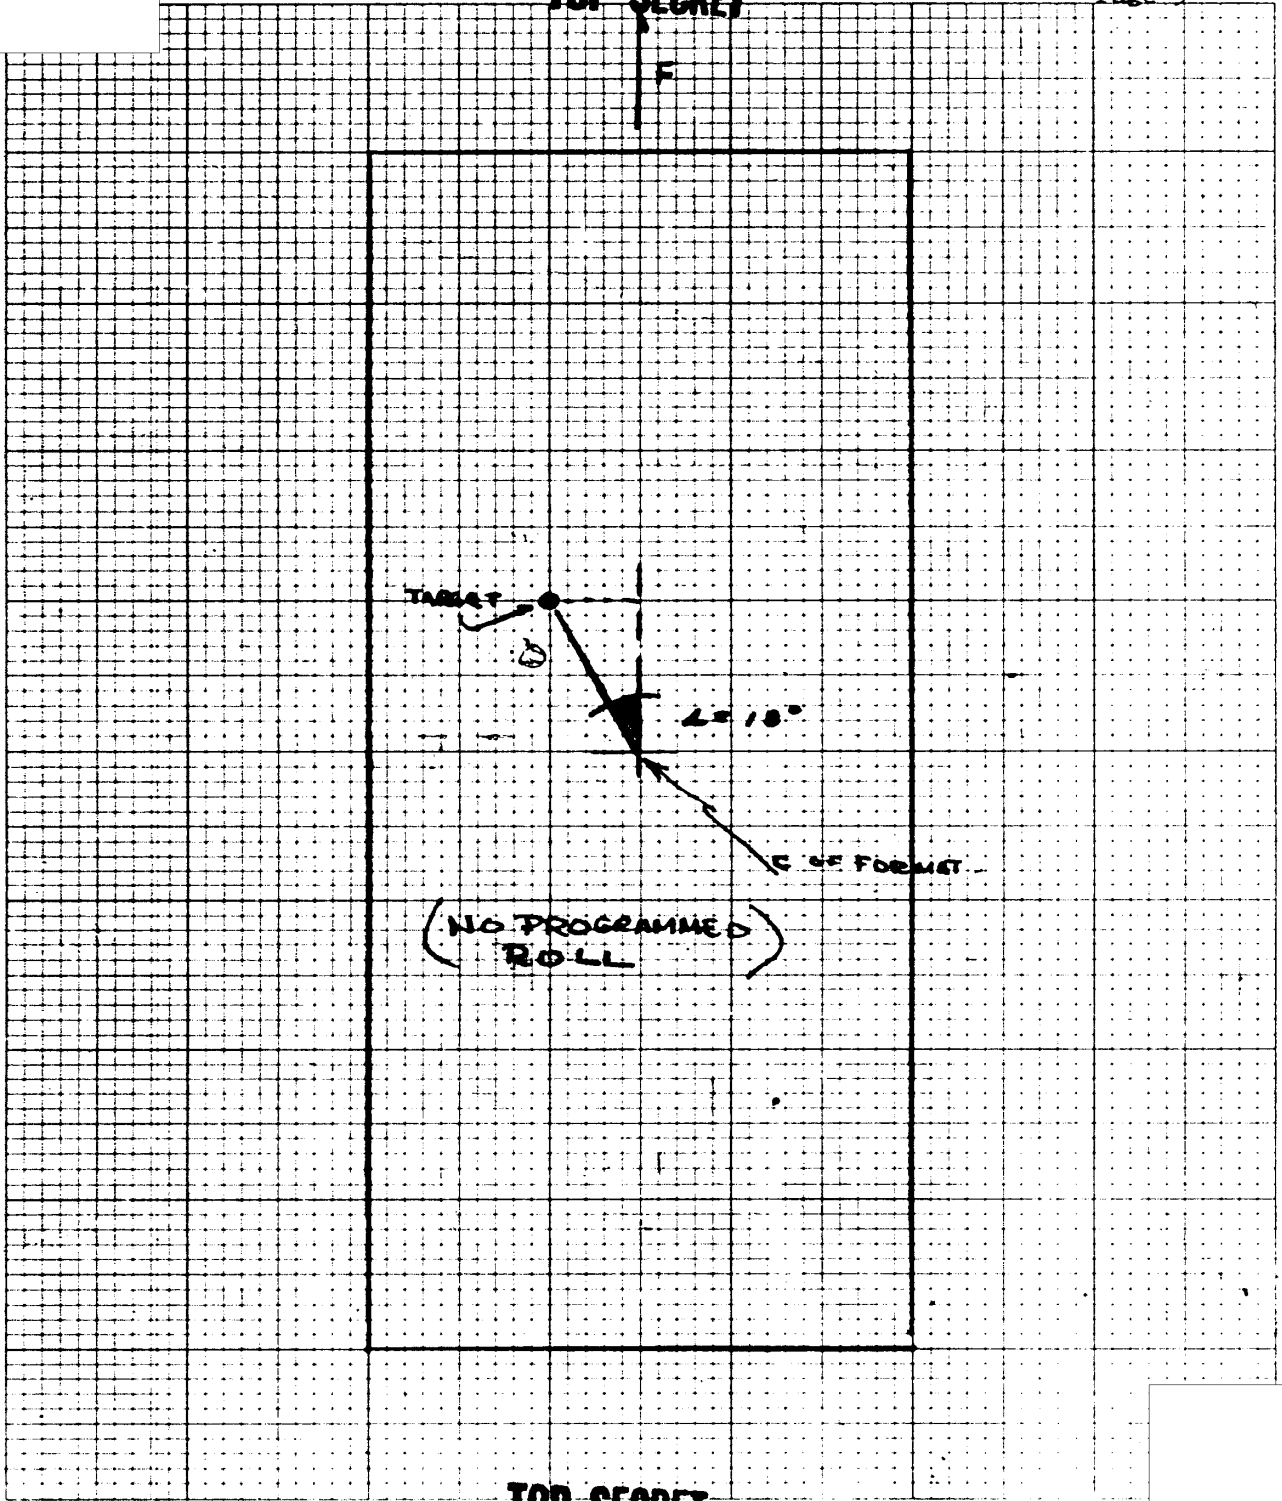

25X1
25X1

Copy 1
Page 5

POSITIVE PRINT **TOP SECRET**

SUGENE DIETZGEN CO.
MADE IN U. S. A.

NO. 341-1D DIETZGEN GRAPH PAPER
10 X 10 PER INCH

25X1

TOP SECRET

13709