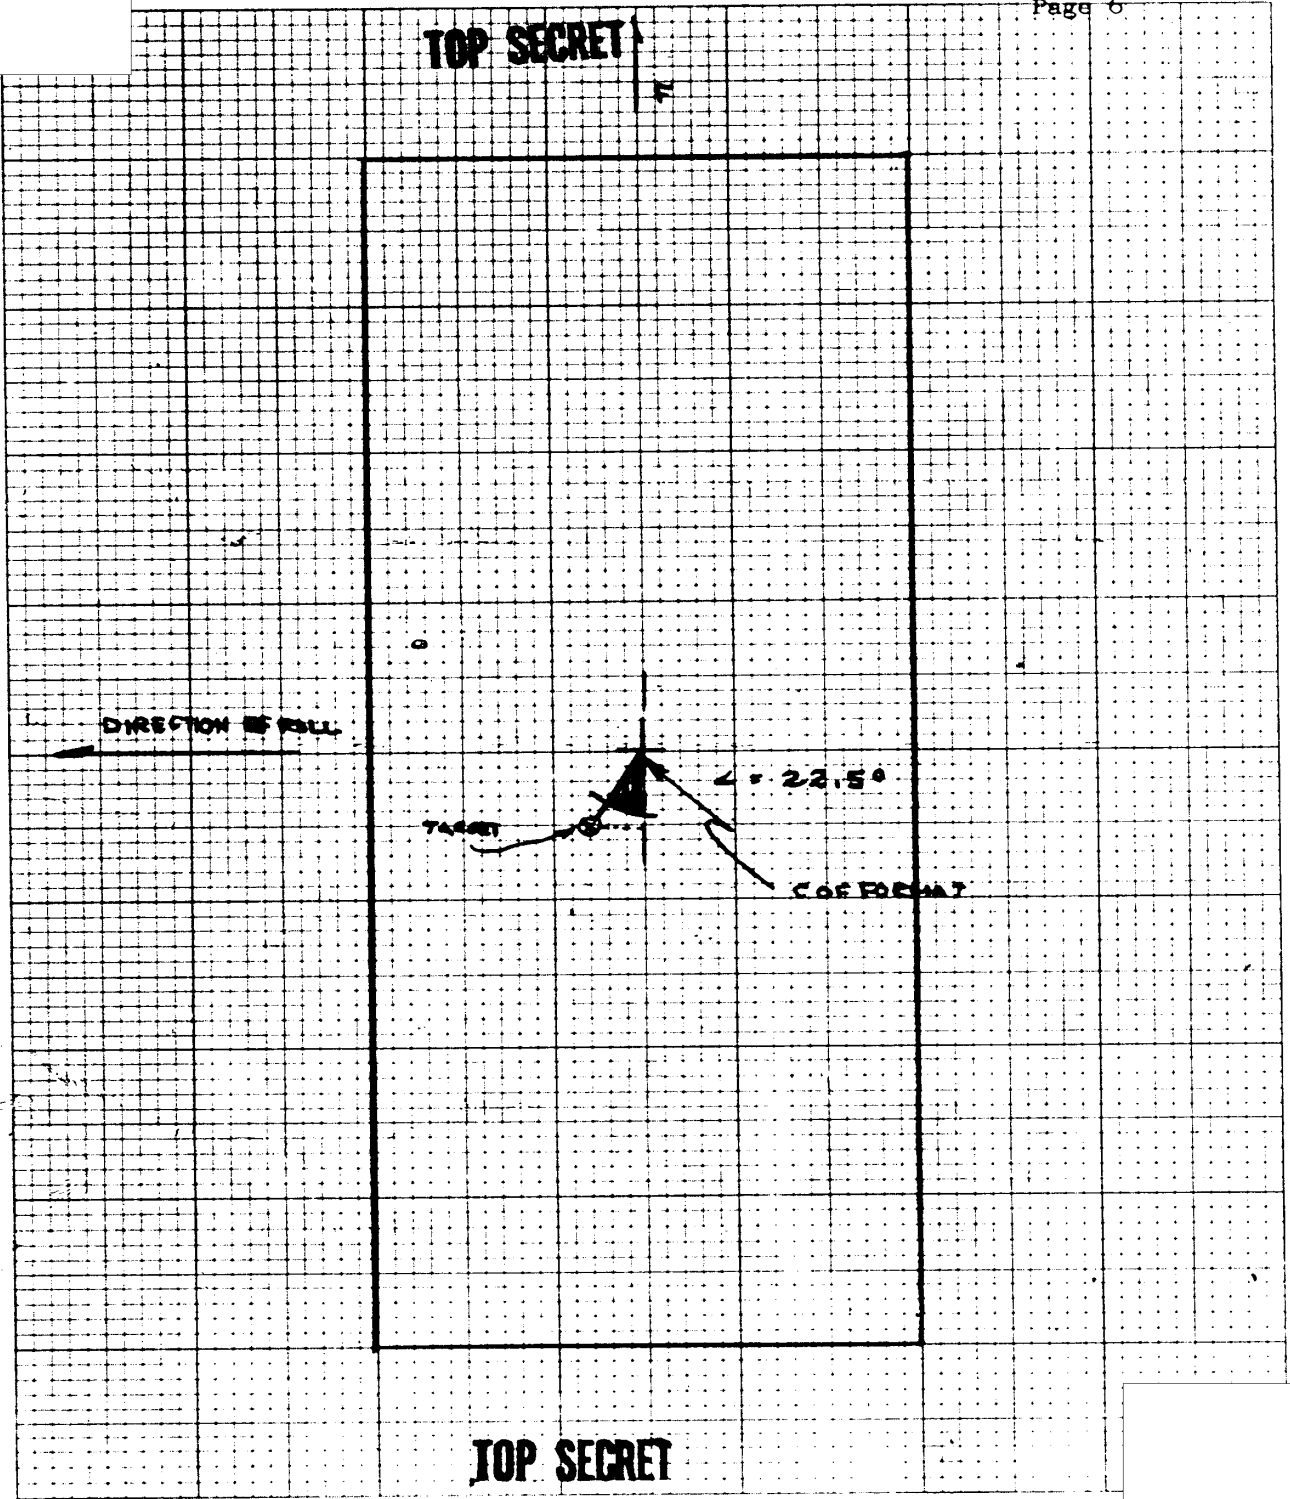

25X1
25X1

POSITIVE PRINT

Copy 1
Page 6

TOP SECRET

TOP SECRET

25X1

EUGENE DIETZGEN CO.
MADE IN U. S. A.

NO. 341-10 DIETZGEN GRAPH PAPER
10 X 10 PER INCH

13709