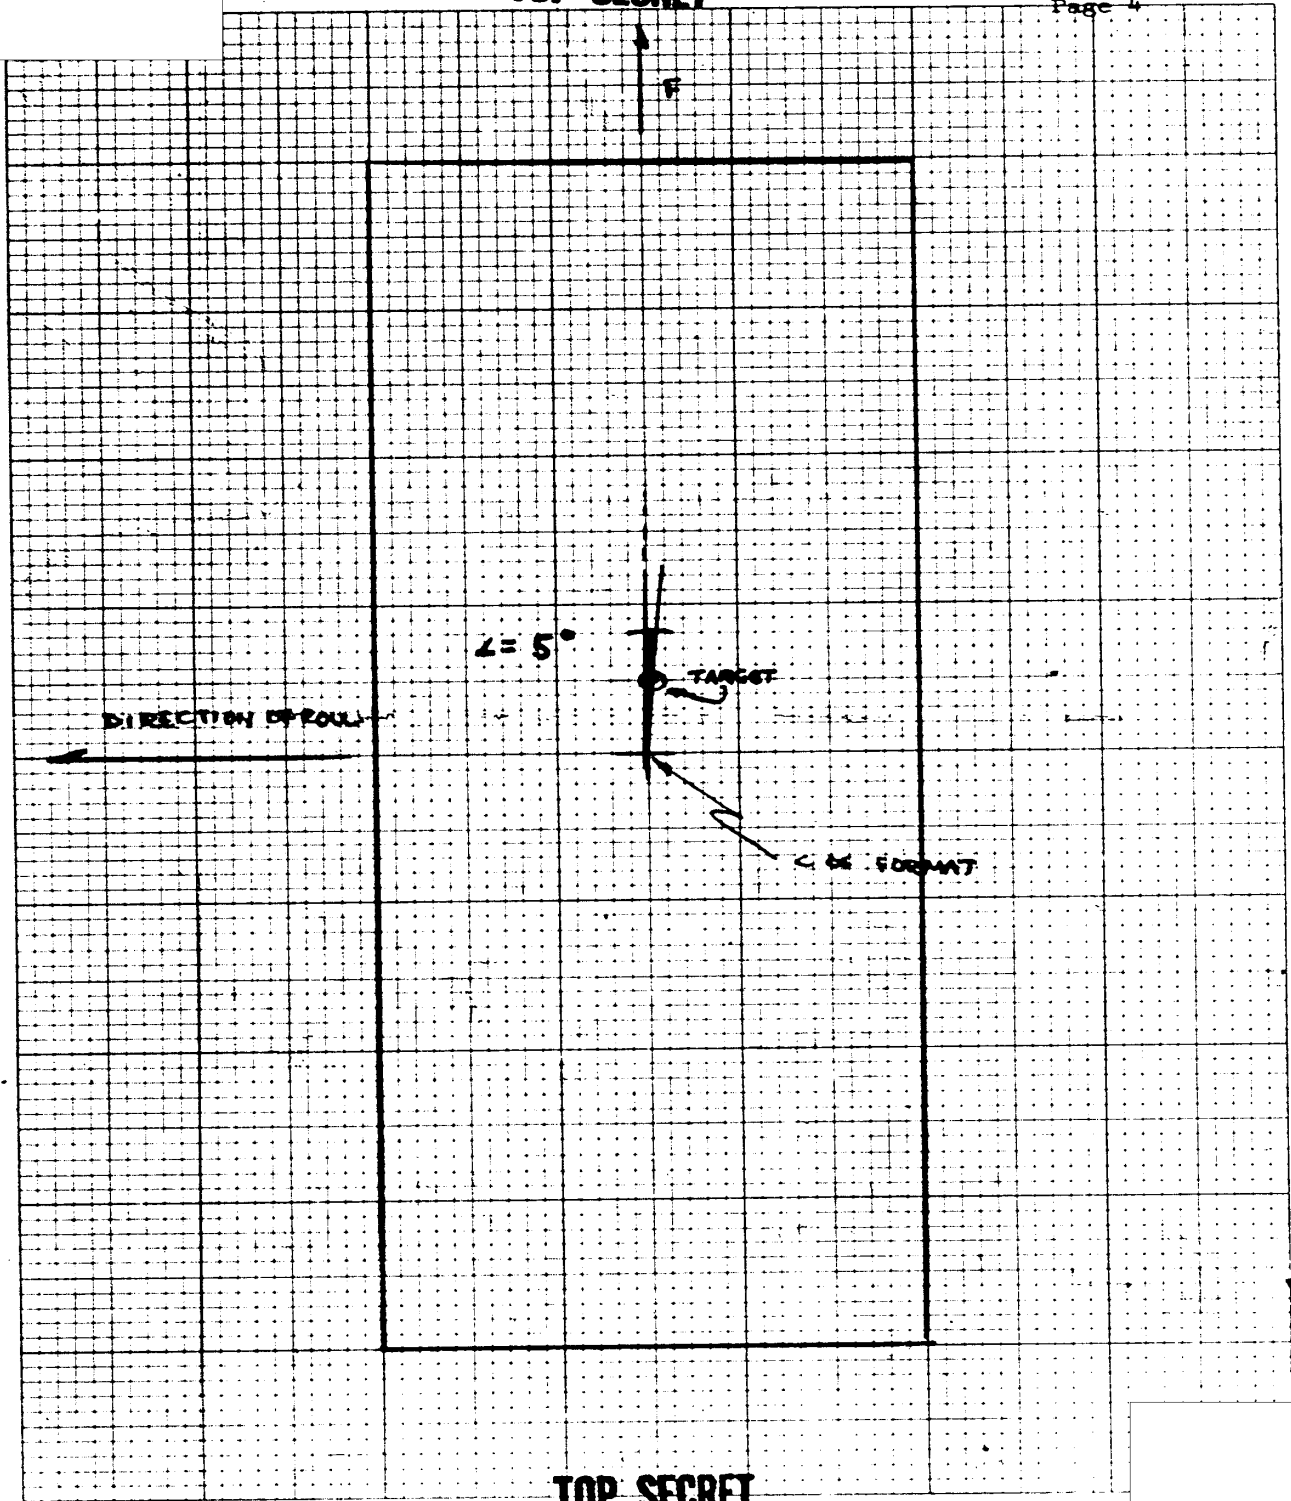

POSITIVE PRINT **TOP SECRET**

Copy 1
Page 4

25X1
25X1

EUGENE DIETZGEN CO.
MADE IN U. S. A.

NO. 341-10 DIETZGEN GRAPH PAPER
10 X 10 PER INCH

TOP SECRET

25X1

13709