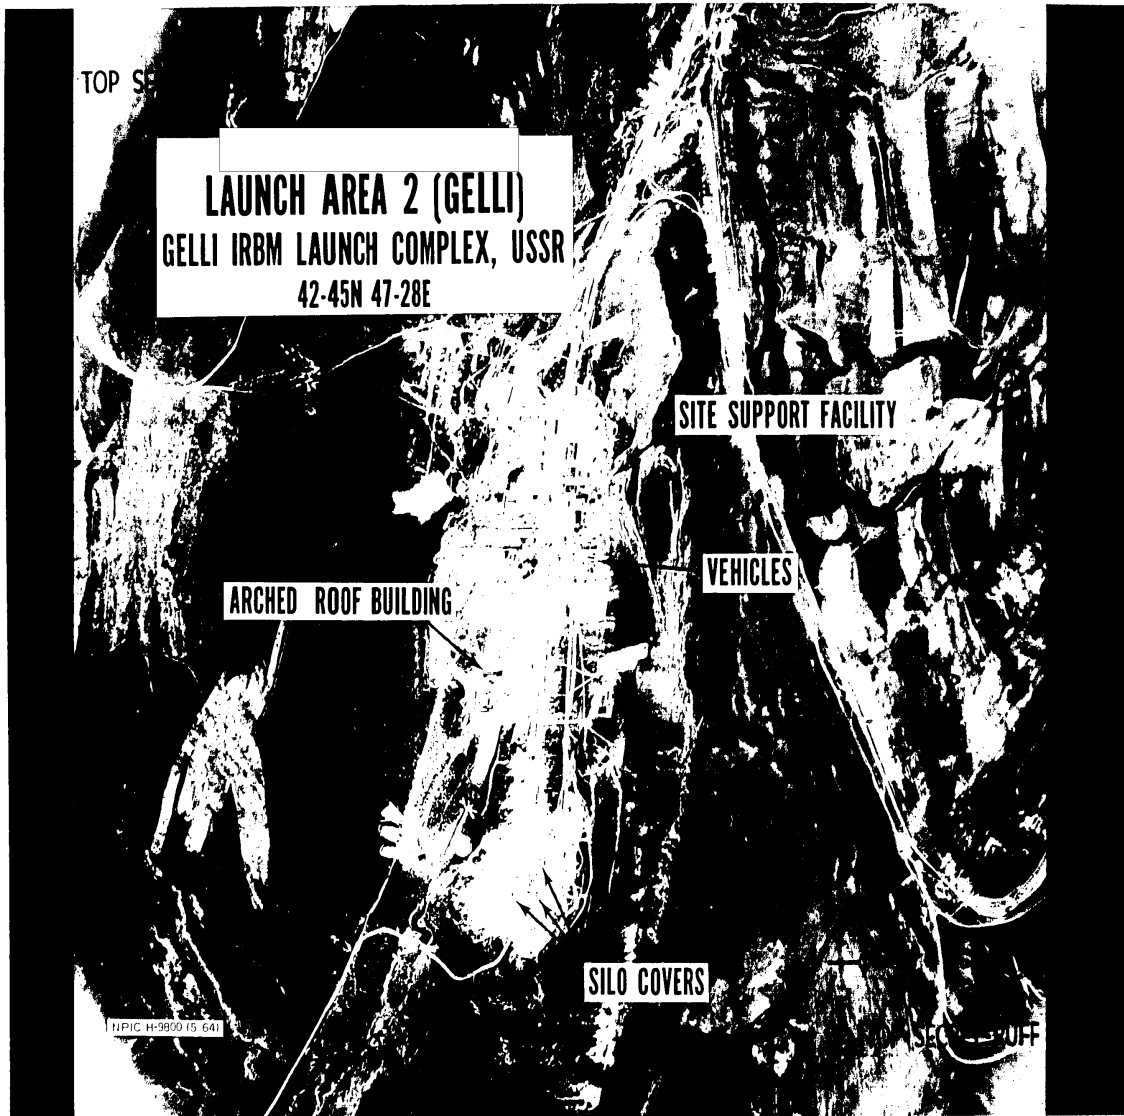

TOP SE

LAUNCH AREA 2 (GELLI)
GELLI IRBM LAUNCH COMPLEX, USSR
42-45N 47-28E

SITE SUPPORT FACILITY

ARCHED ROOF BUILDING

VEHICLES

SILO COVERS

NPIC H-9800 15 641

25X1

Copy 20