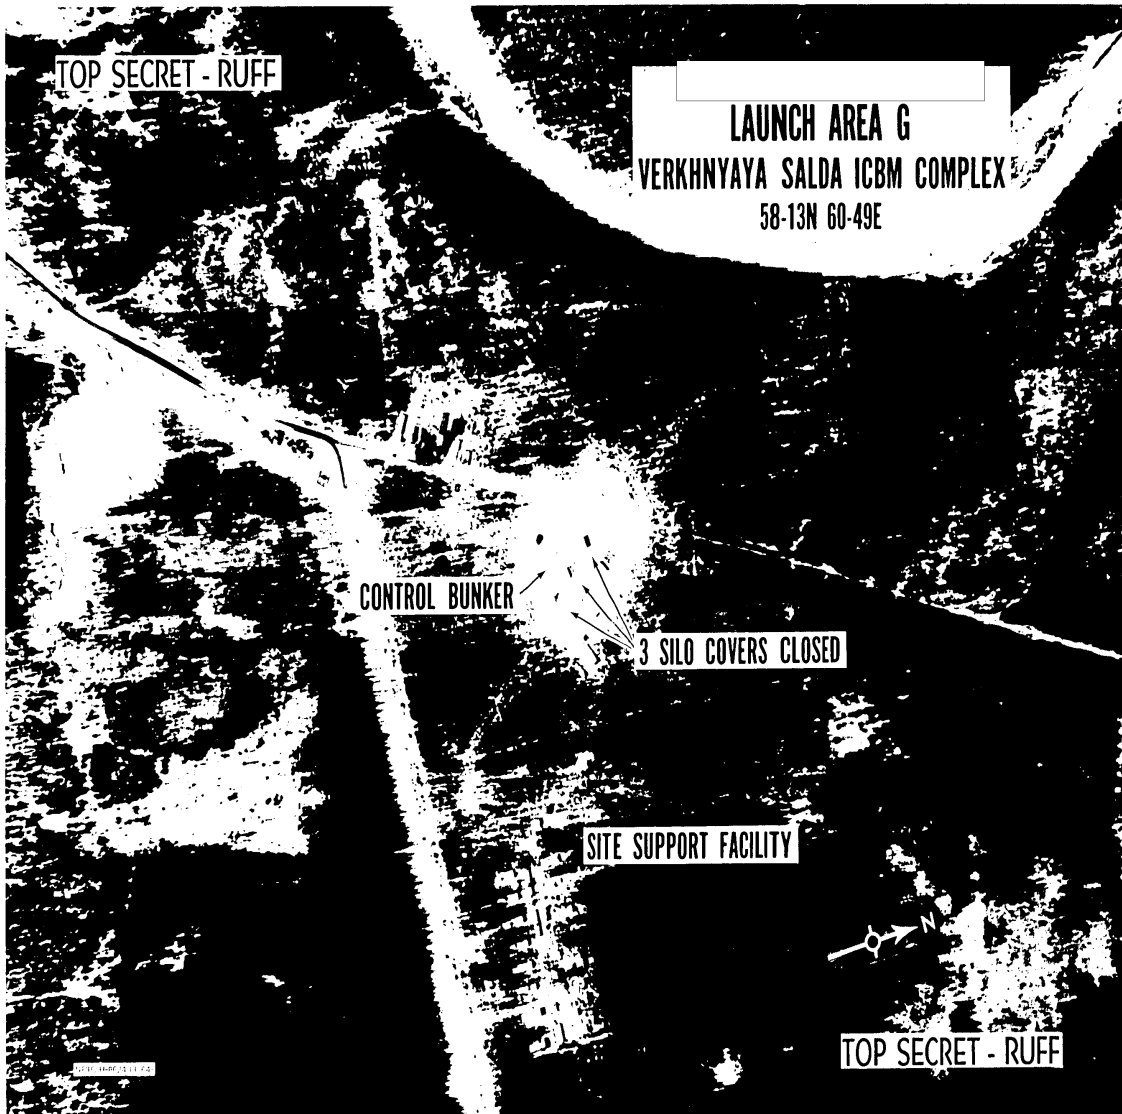

25X1

Copy, 20