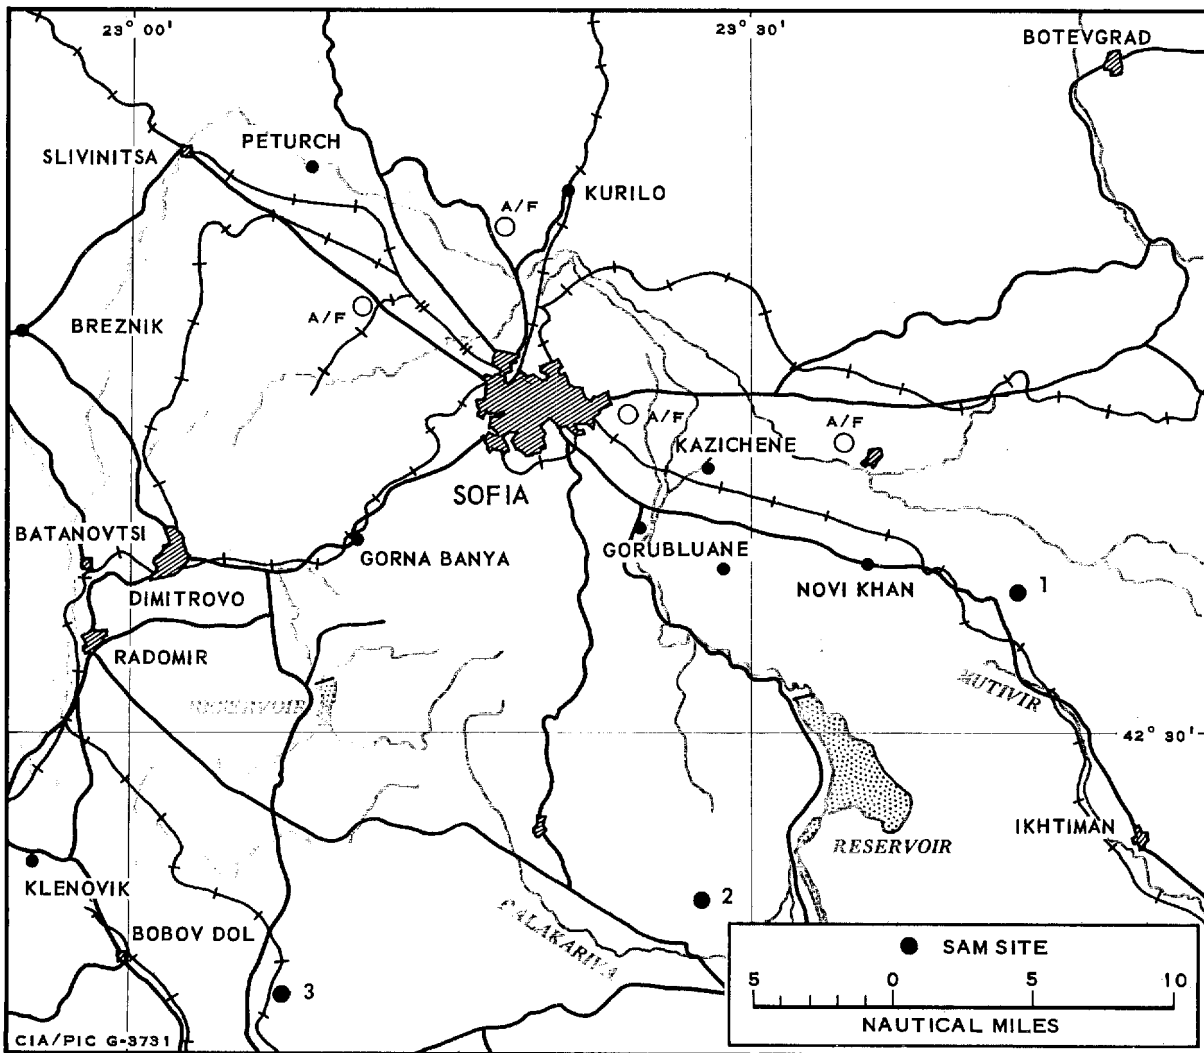

## JOINT PHOTOGRAPHIC INTELLIGENCE BRIEF

ARMY-NAVY-CIA

(Published and Disseminated by CIA/PIC)

SUBJECT : Surface-to-Air Missile  
(SAM) Launch Sites  
LOCATION: Sofia, Bulgaria

NO : PIC/JB-123/60  
DATE: 29 November 1960

FIGURE 1. LOCATION OF SAM LAUNCH SITES, SOFIA, BULGARIA.

Declass Review by  
NIMA/DOD

PIC/JB-123/60

25X1A  
REFERENCE POINT (RP)

Sofia Railroad Station, Classification Yards, and Shops, Main, BE  
[REDACTED] 42-42-30N 23-18-58E.

25X1C

MAPS or CHARTS

[REDACTED]  
ACIC. US Air Target Chart, Series 200, Sheet S032-8AL, 2d ed, Mar 60; and Sheet 0322-13AL, 1st ed, Apr 60; scale 1:200,000 (S)

SUMMARY

25X1D  
Sofia is the capital and largest city of Bulgaria and the country's most important communications and military center. Three SAM launch sites deployed for the defense of Sofia have been identified on photography of [REDACTED]. No SAM support facility was identified on this photography. All three sites are probably complete and operational. The quality and scale of the photography preclude detailed interpretation of these sites.

FIGURE 2. SAM LAUNCH SITE ESE OF SOFIA (see Fig 1, item 1).

COORD

42-35N 23-43E.

LOCATION

19.5 nm ESE of RP, in a hilly and wooded area.

REMARKS

The site is probably complete and operational. The six launch revetments in the operations area form a fan-type pattern, similar to that of the Orlovo (USSR) SAM site. At least two missile-hold revetments are located outside the encircling road. No fencing or other security provisions are discernible.