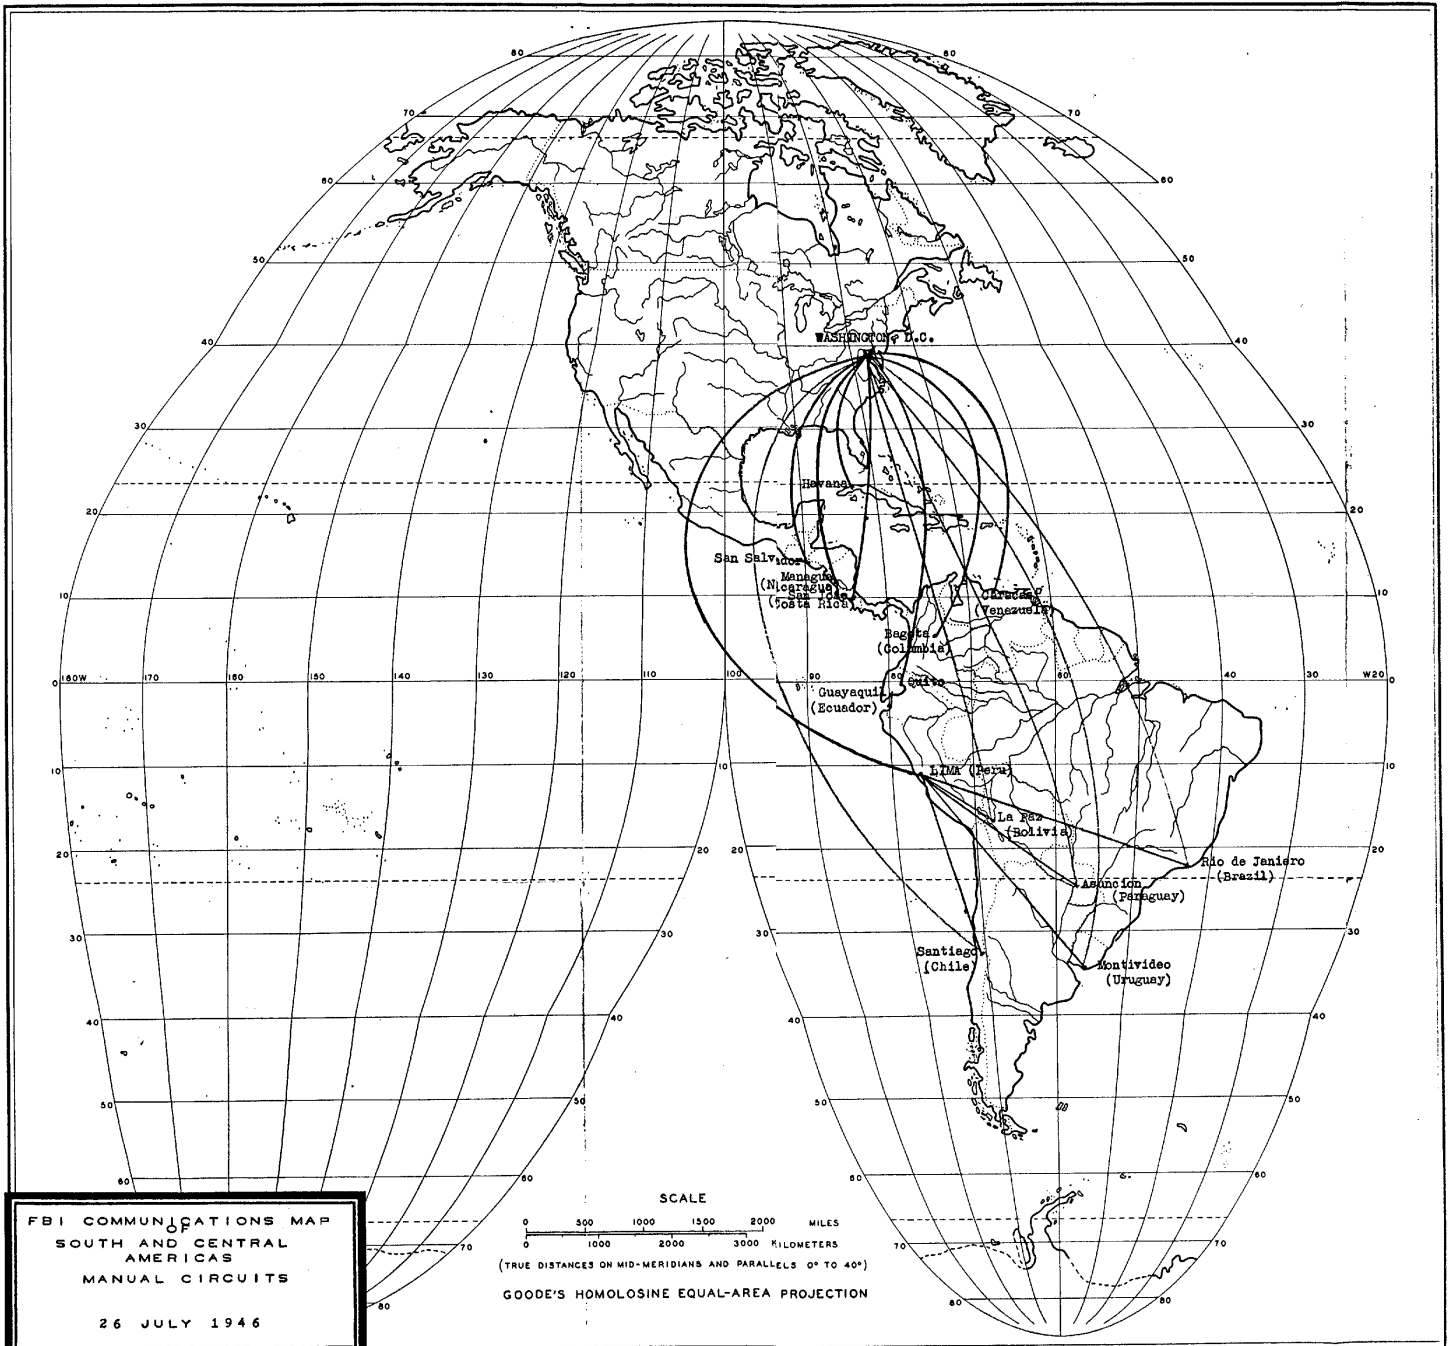

WORLD, WESTERN CONTINENTS

FBI Declassification/Release Instructions on File

FBI COMMUNICATIONS MAP
 SOUTH AND CENTRAL
 AMERICAS
 MANUAL CIRCUITS
 26 JULY 1946

SCALE
 0 500 1000 1500 2000 MILES
 0 1000 2000 3000 KILOMETERS
 (TRUE DISTANCES ON MID-MERIDIANS AND PARALLELS 0° TO 40°)
 GOODE'S HOMOLOSINE EQUAL-AREA PROJECTION