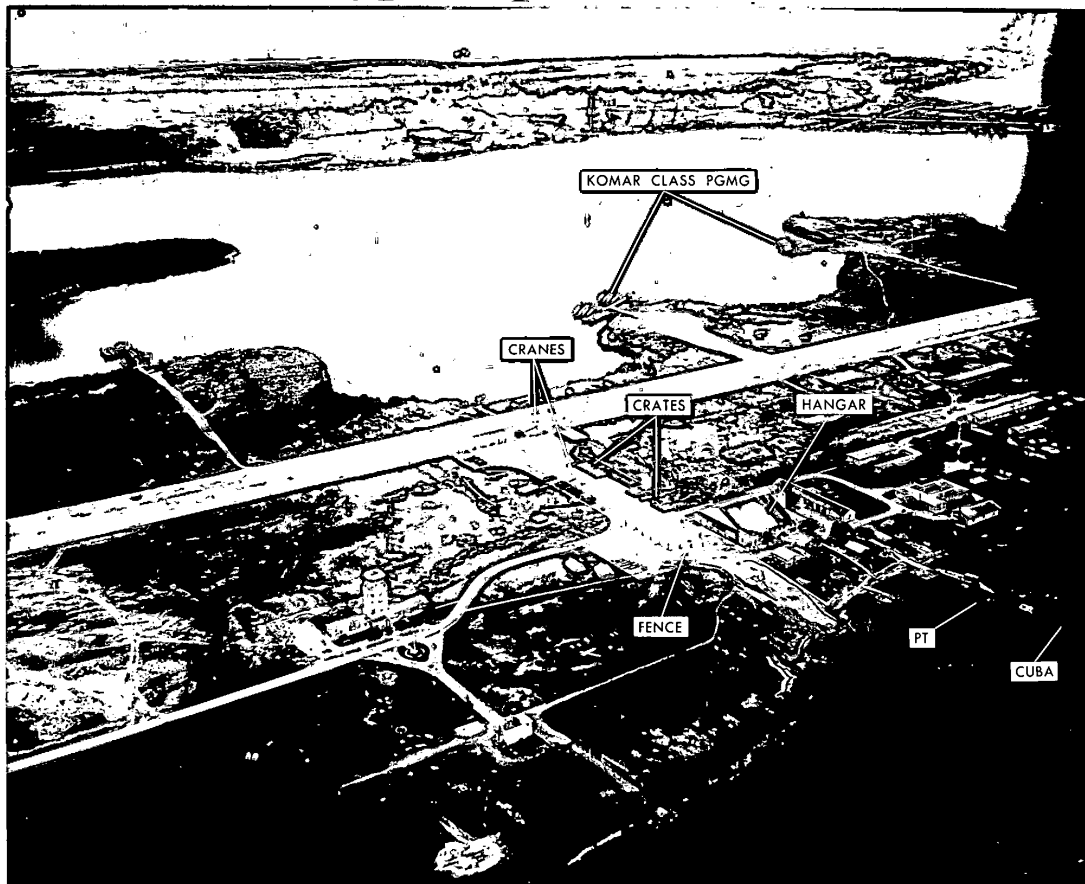

SECRET

NATIONAL PHOTOGRAPHIC INTERPRETATION CENTER

50X1

PROB STORAGE AREA FOR KOMAR CLASS PGMG MISSILE MARIEL NAVAL AIR STATION

NPIC H-0213 (11/62)

SECRET