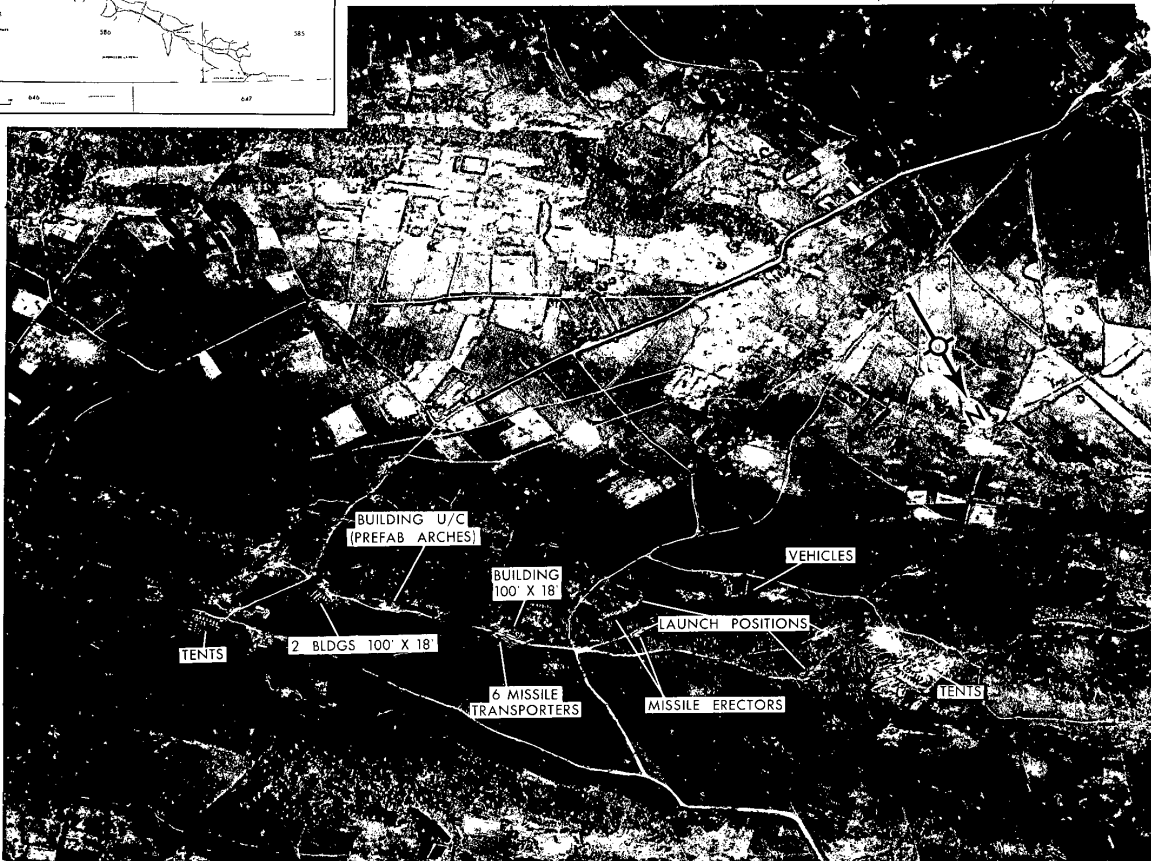

TOP SECRET CHESS PSALM
NO FOREIGN DISSEM

50X1

MRBM LAUNCH SITE SAGUA LA GRANDE 22-43N 80-01W