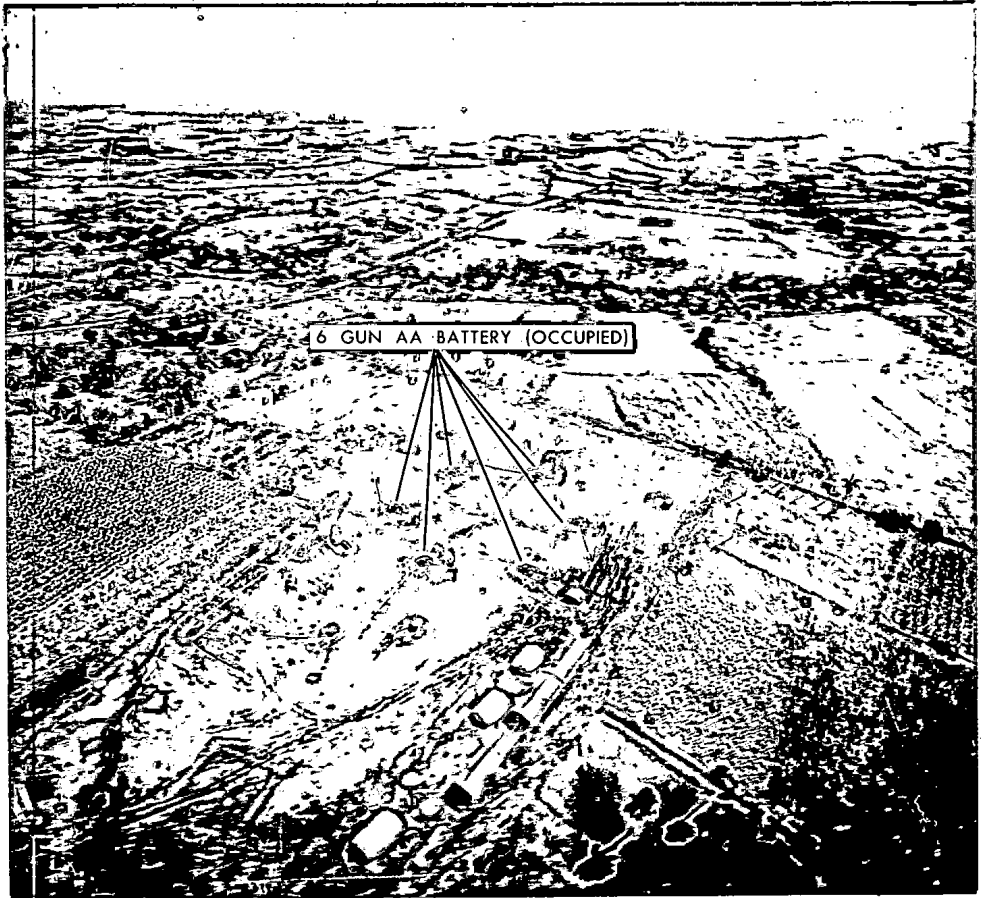

SECRET

NATIONAL PHOTOGRAPHIC INTERPRETATION CENTER

HAVANA AA DEFENSES