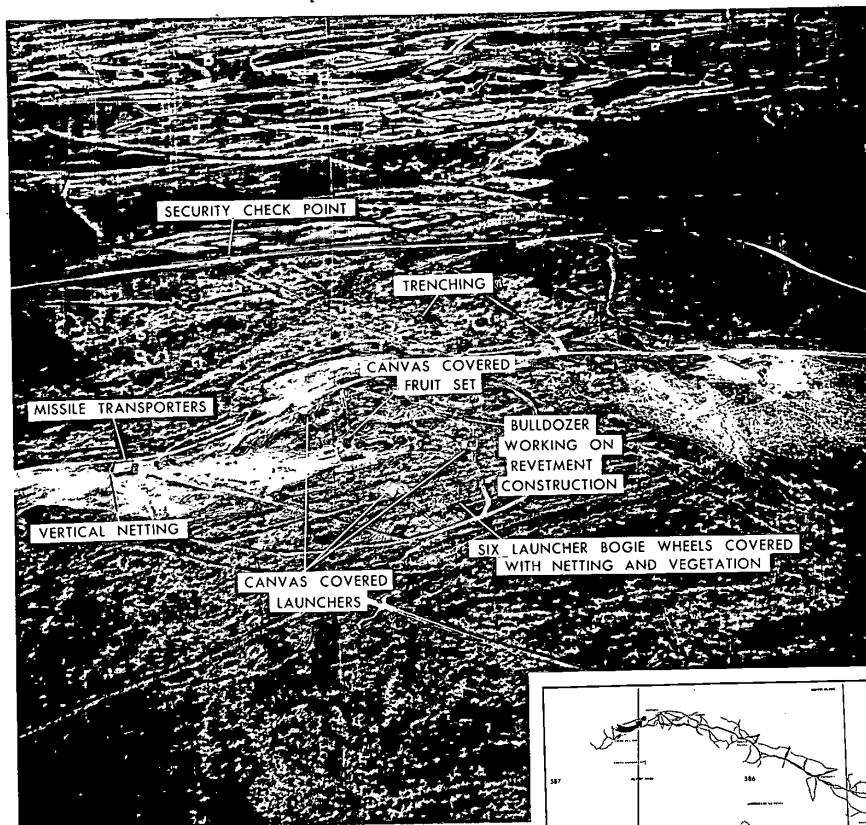

- 1) 1 set of 6 numbered photographic exhibits containing 12 photographs and 2 maps. These are the photos presented at the Security Council meeting.
- 2) 4 additional large briefing boards with more recent photos, delivered by  on 27 Oct. (Incl.1)
- 3) Two 3-ring binders containing 42 pages of photos and maps, one for Brigadier Rikhye and a duplicate for USUN Mission. These photos show each offensive missile site in detail and also cover San Julian airfield, Punto Gerardo, and Mariel. All locations are carefully plotted on maps. Also, pocket contains 1 small scale and 3 1:250,000 Maps.
- 4) Four Maps (2 large, 2 small) showing locations in Cuba, of SAM's, SAM Support areas, and cruise missile sites.
- 5) Two sets of 7 1:50,000 topo maps (Incl.2), covering site locations (Maps from which excerpts were taken for Rikhye book).
- 6) One B&L Microscope, on temporary loan.

### SAM EQUIPMENT JIGUANI AREA, CUBA 20-21N 76-20W

SECRET

NATIONAL PHOTOGRAPHIC INTERPRETATION CENTER

**SAM SITE**  
**MARIEL, CUBA**  
23-00N 82-49W

50X1

SECRET

TOP SECRET-CHES  
NOFORN