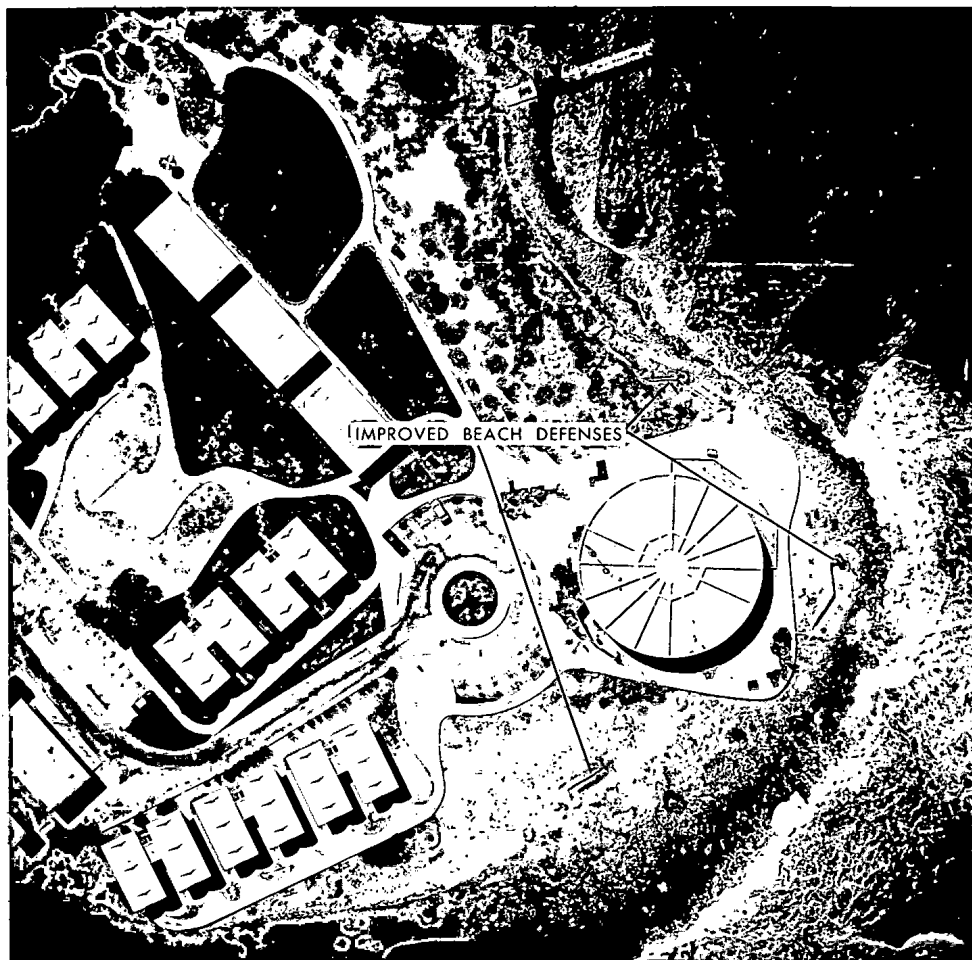

SECRET

NATIONAL PHOTOGRAPHIC INTERPRETATION CENTER

TARARA LANDING BEACH AREA