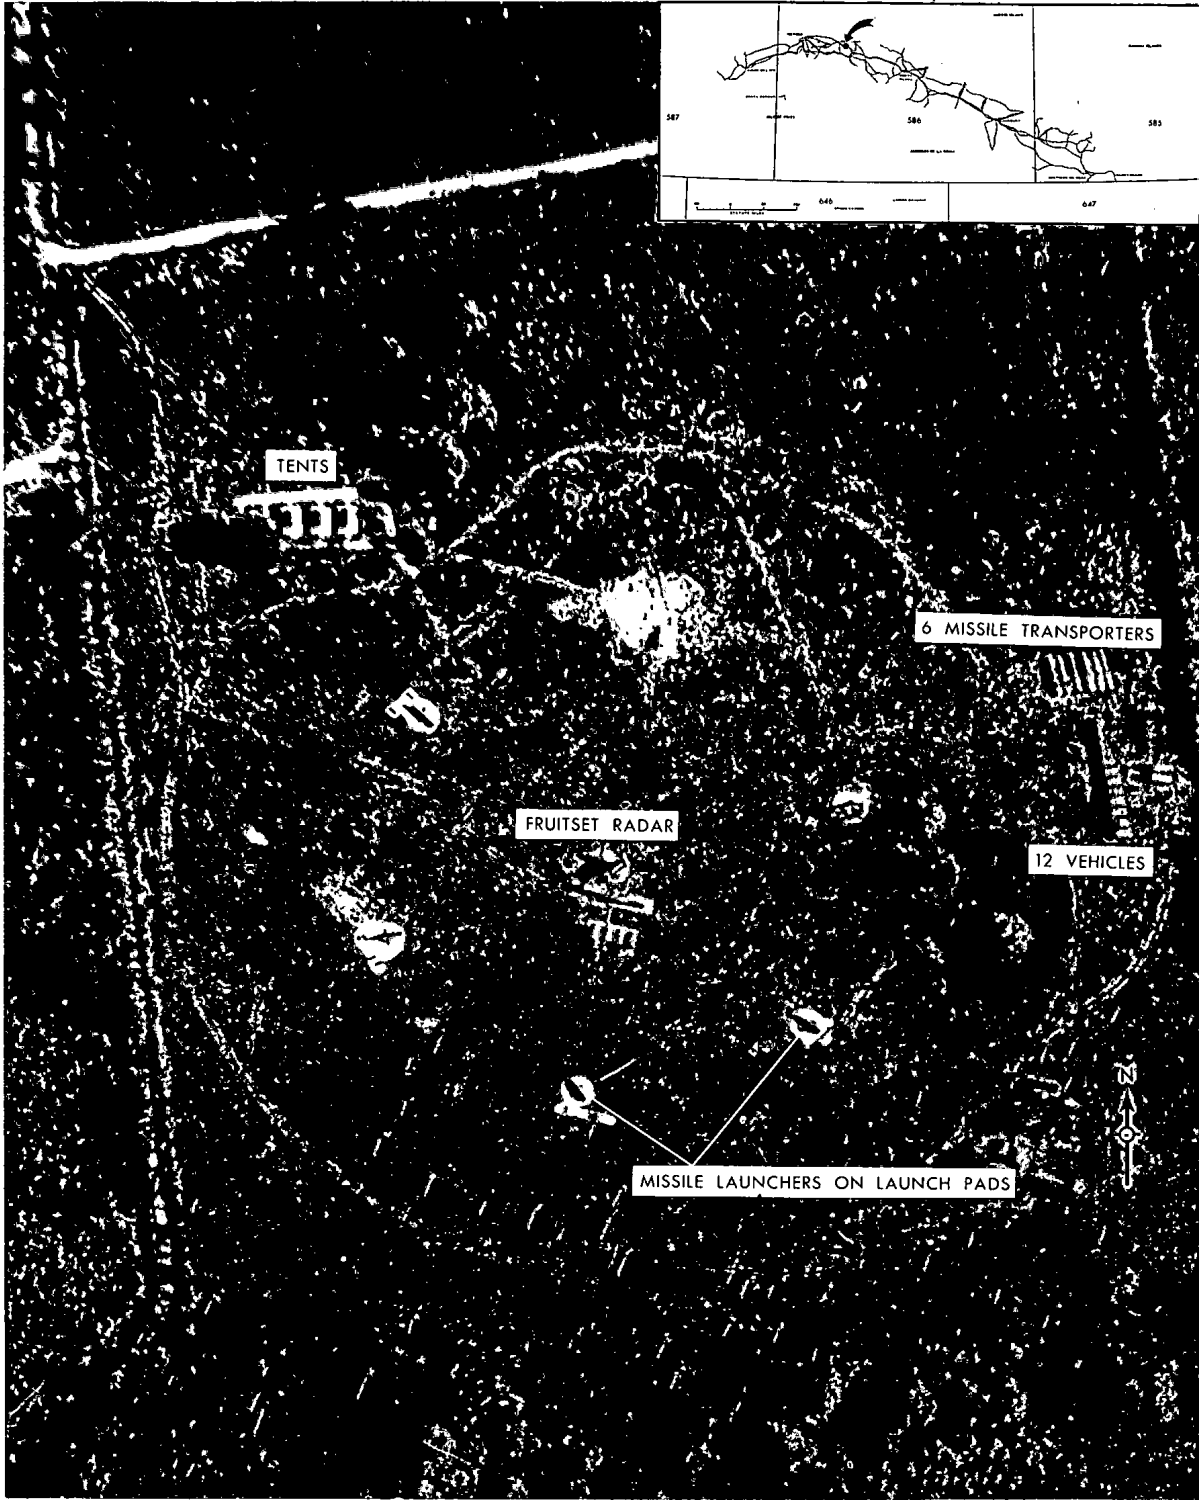

TOP SECRET-CHES
NOFORN

SAM SITE NEAR MATANZAS

23-01N 81-29W

35X ENLARGEMENT

NPIC G-6516 (9/62)

TOP SECRET-CHES
NOFORN