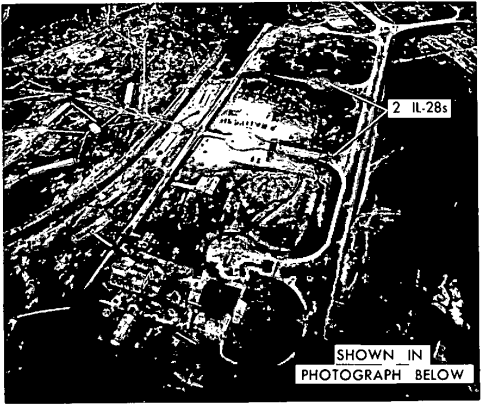

SECRET

50X1

NATIONAL PHOTOGRAPHIC INTERPRETATION CENTER

SAN JULIAN AIRFIELD

SECRET