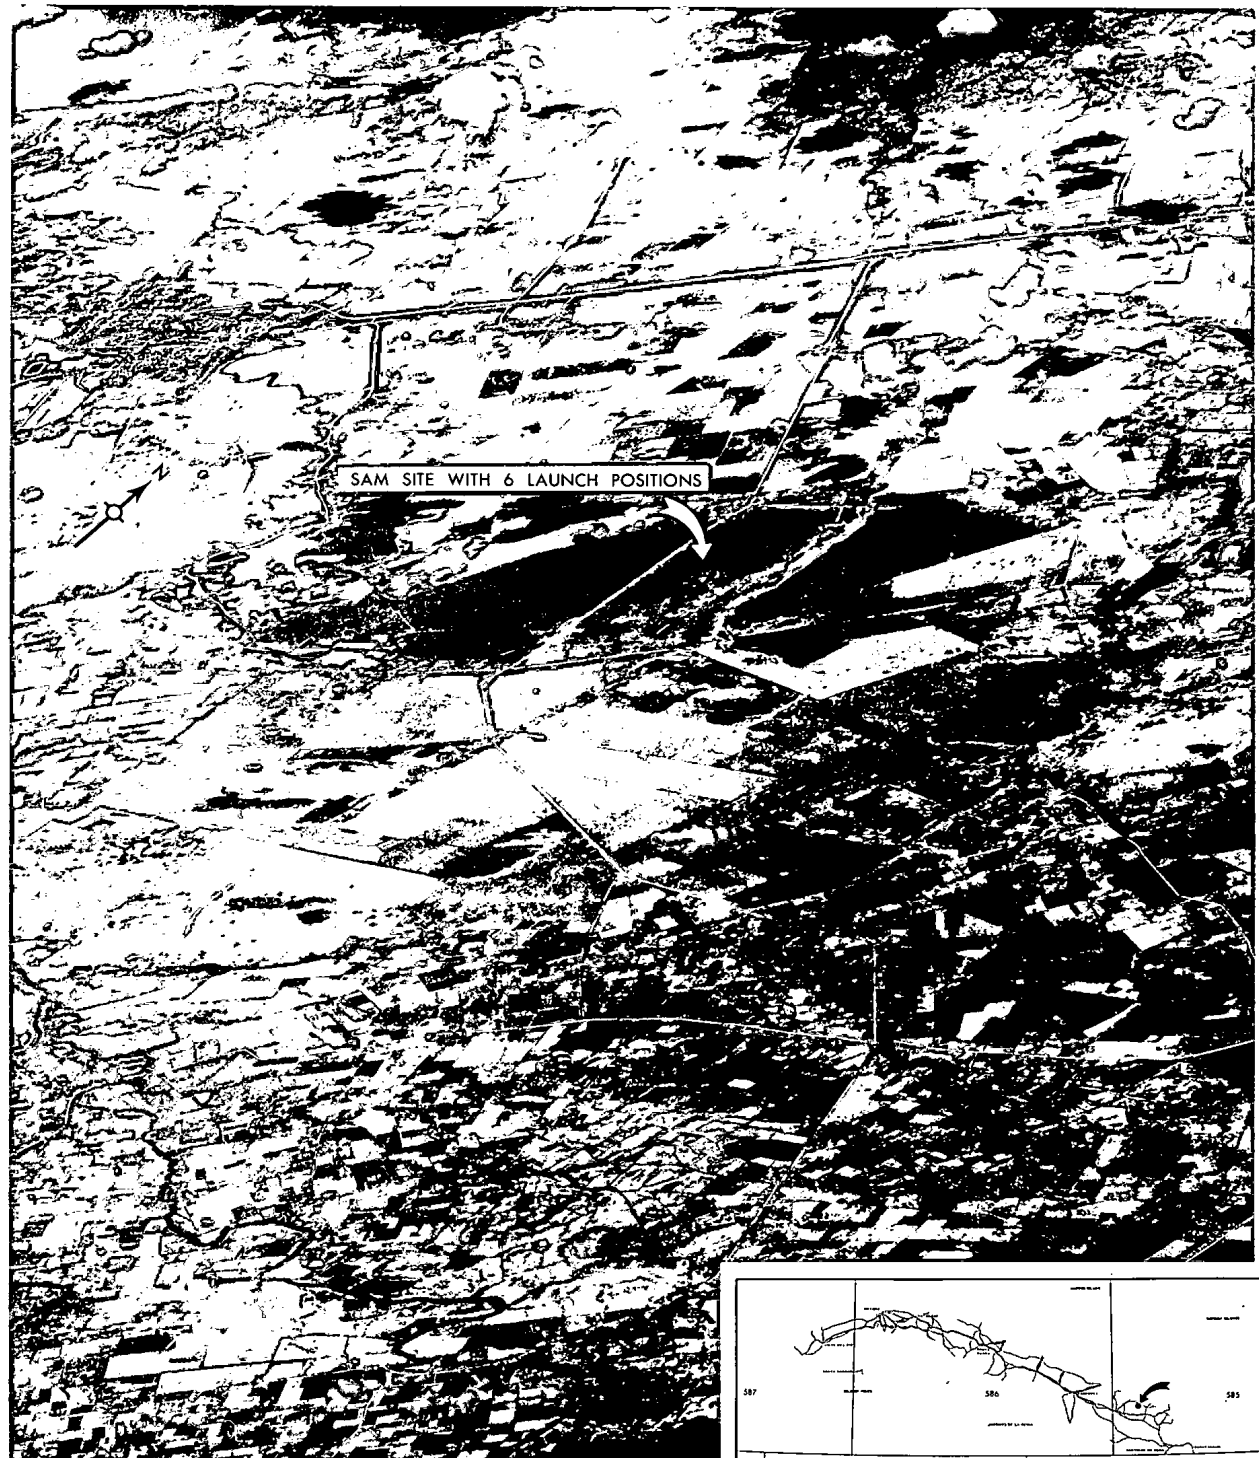

TOP SECRET CHESS
NO FOREIGN DISSEM

SAM SITE CHAPARRA, CUBA 21-07N 76-26W

7X ENLARGEMENT