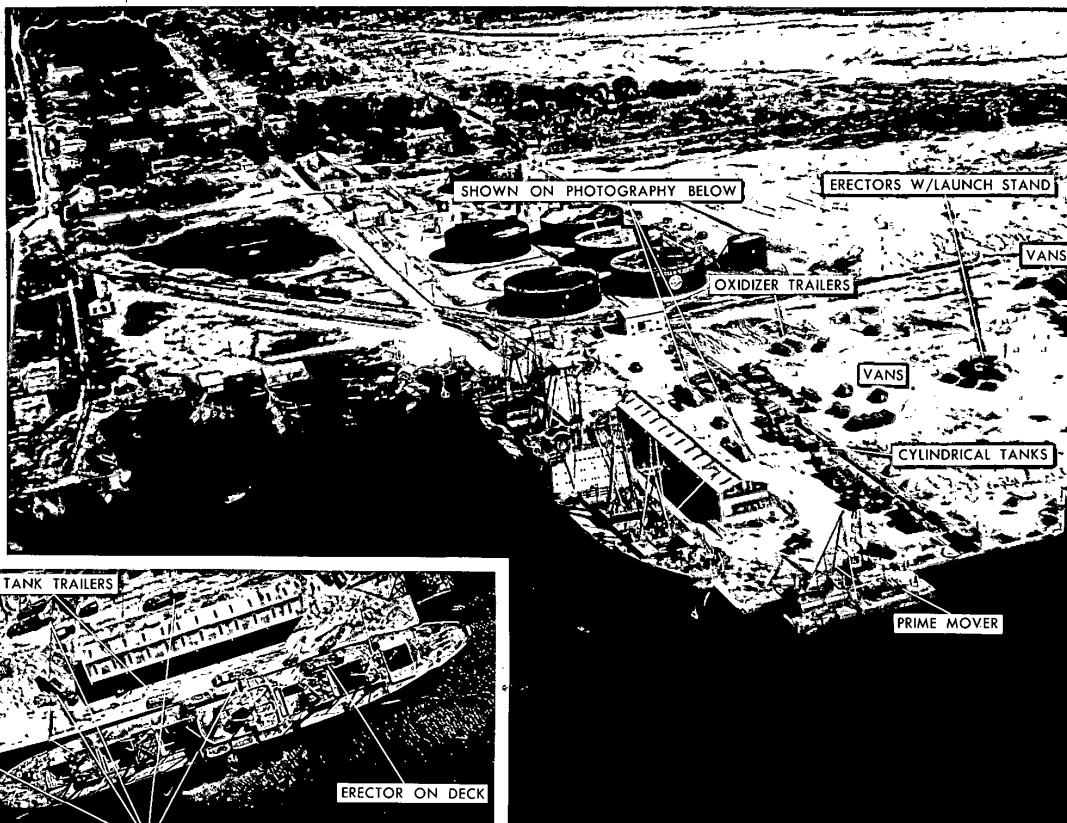

SECRET

NATIONAL PHOTOGRAPHIC INTERPRETATION CENTER

CASILDA PORT

NPIC H-0179 (11/62)

SECRET