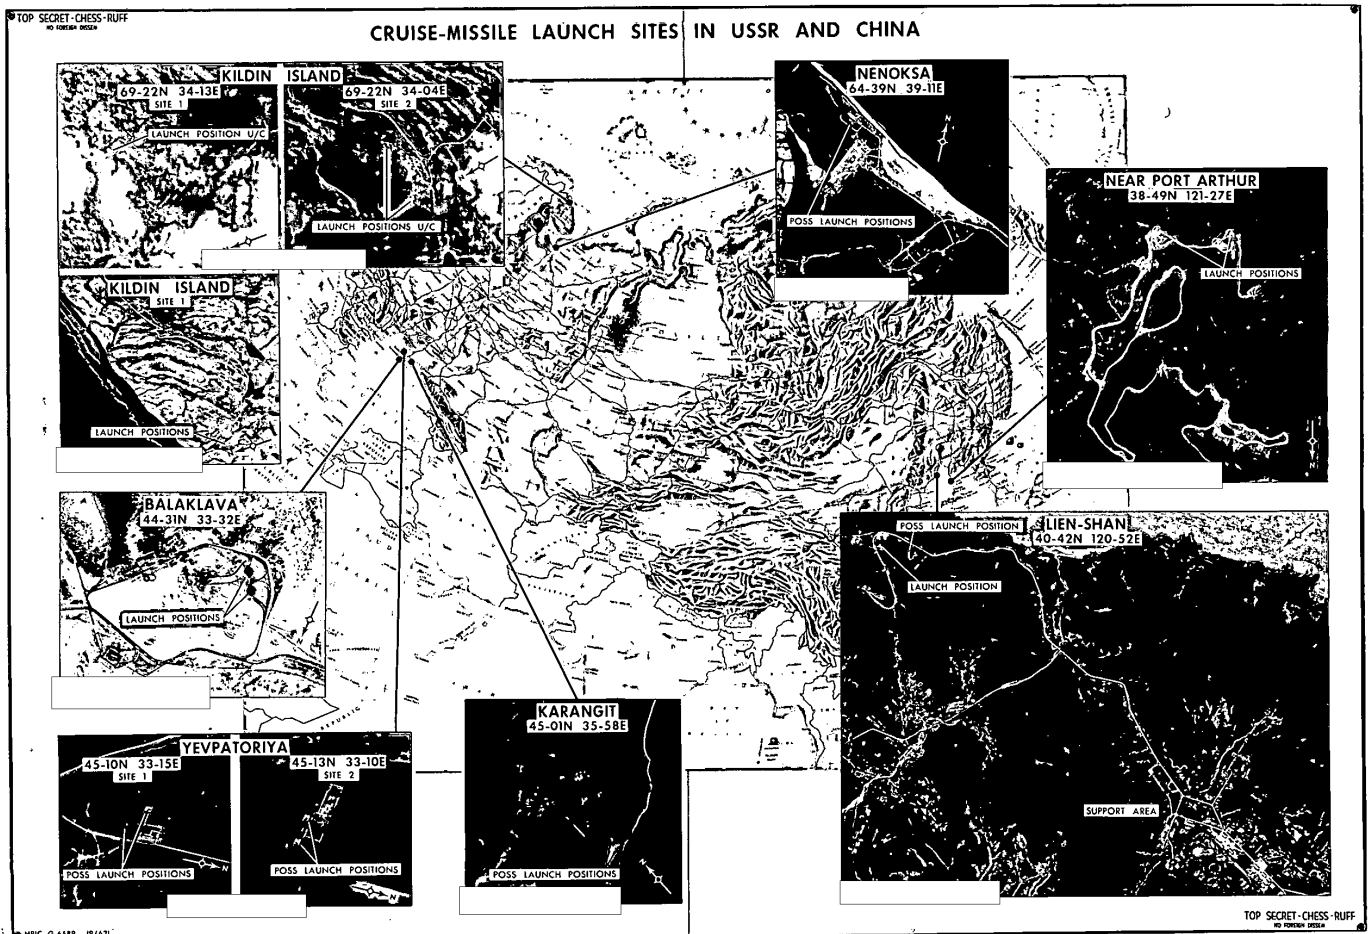

50X1

50X1

50X1

50X1

50X1

50X1

50X1

50X1