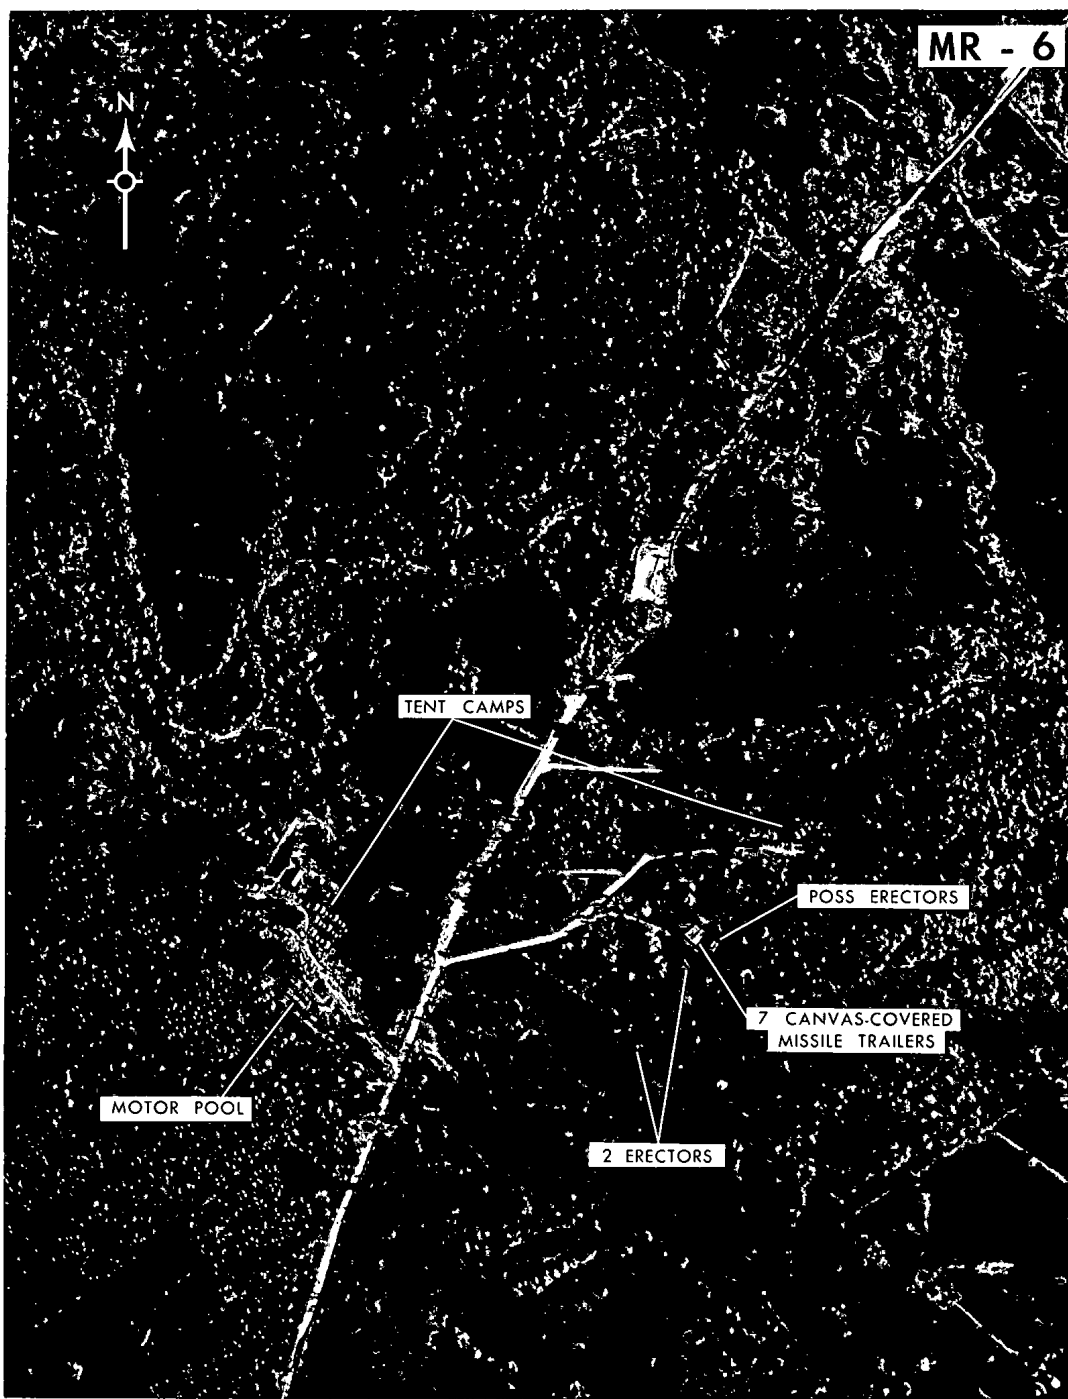

SECRET

50X1

FIELD MRBM LAUNCH SITE NO. 6 SAN CRISTOBAL AREA

22-47N 82-58W

7X ENLARGEMENT

SECRET