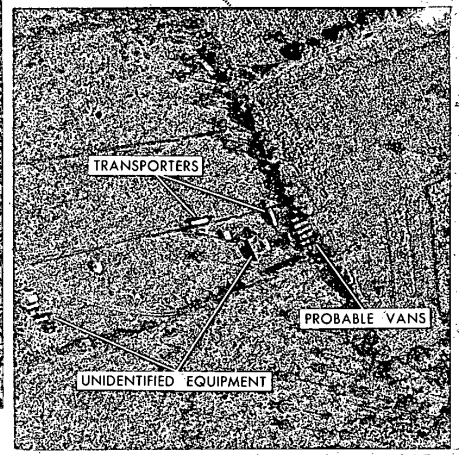

TOP SECRET CHESS
NO FOREIGN DISSEM

MISSILE INSTALLATION CAMPO FLORIDO 23-06N 82-11W

NPIC G-6638 (9/62)

TOP SECRET CHESS
NO FOREIGN DISSEM