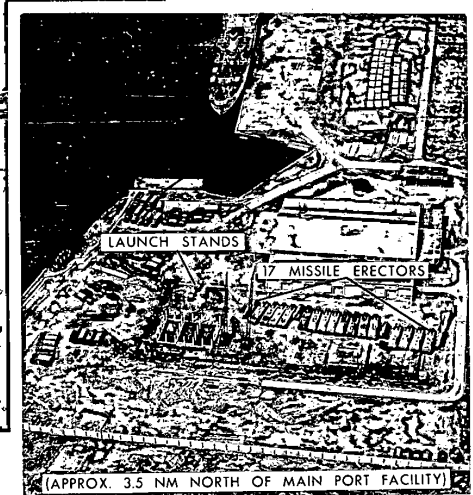

# MRBM LAUNCH SITE 1 SAN CRISTOBAL, CUBA

22-40N 83-18W

### MISSILE EQUIPMENT MARIEL PORT FACILITY