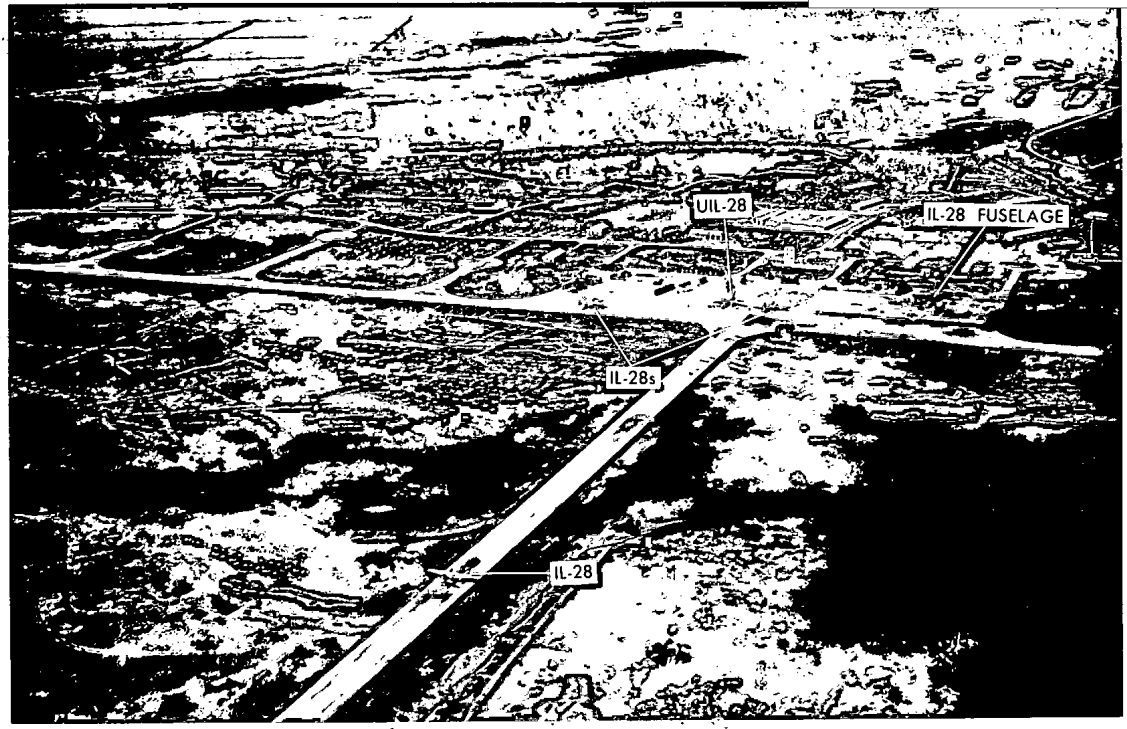

SECRET

NATIONAL PHOTOGRAPHIC INTERPRETATION CENTER

SAN JULIAN A/F

50X1