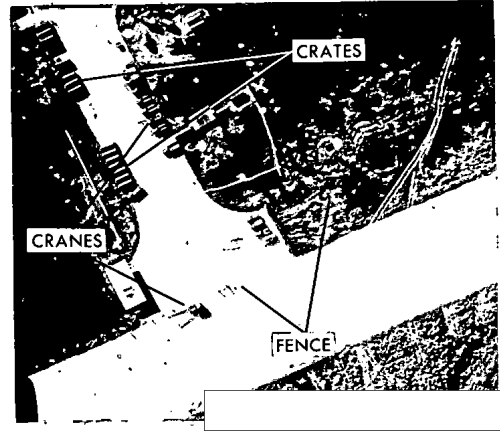

SECRET

NATIONAL PHOTOGRAPHIC INTERPRETATION CENTER

BANES PORT AREA

MARIEL NAVAL AIR STATION

50X1

50X1

SECRET