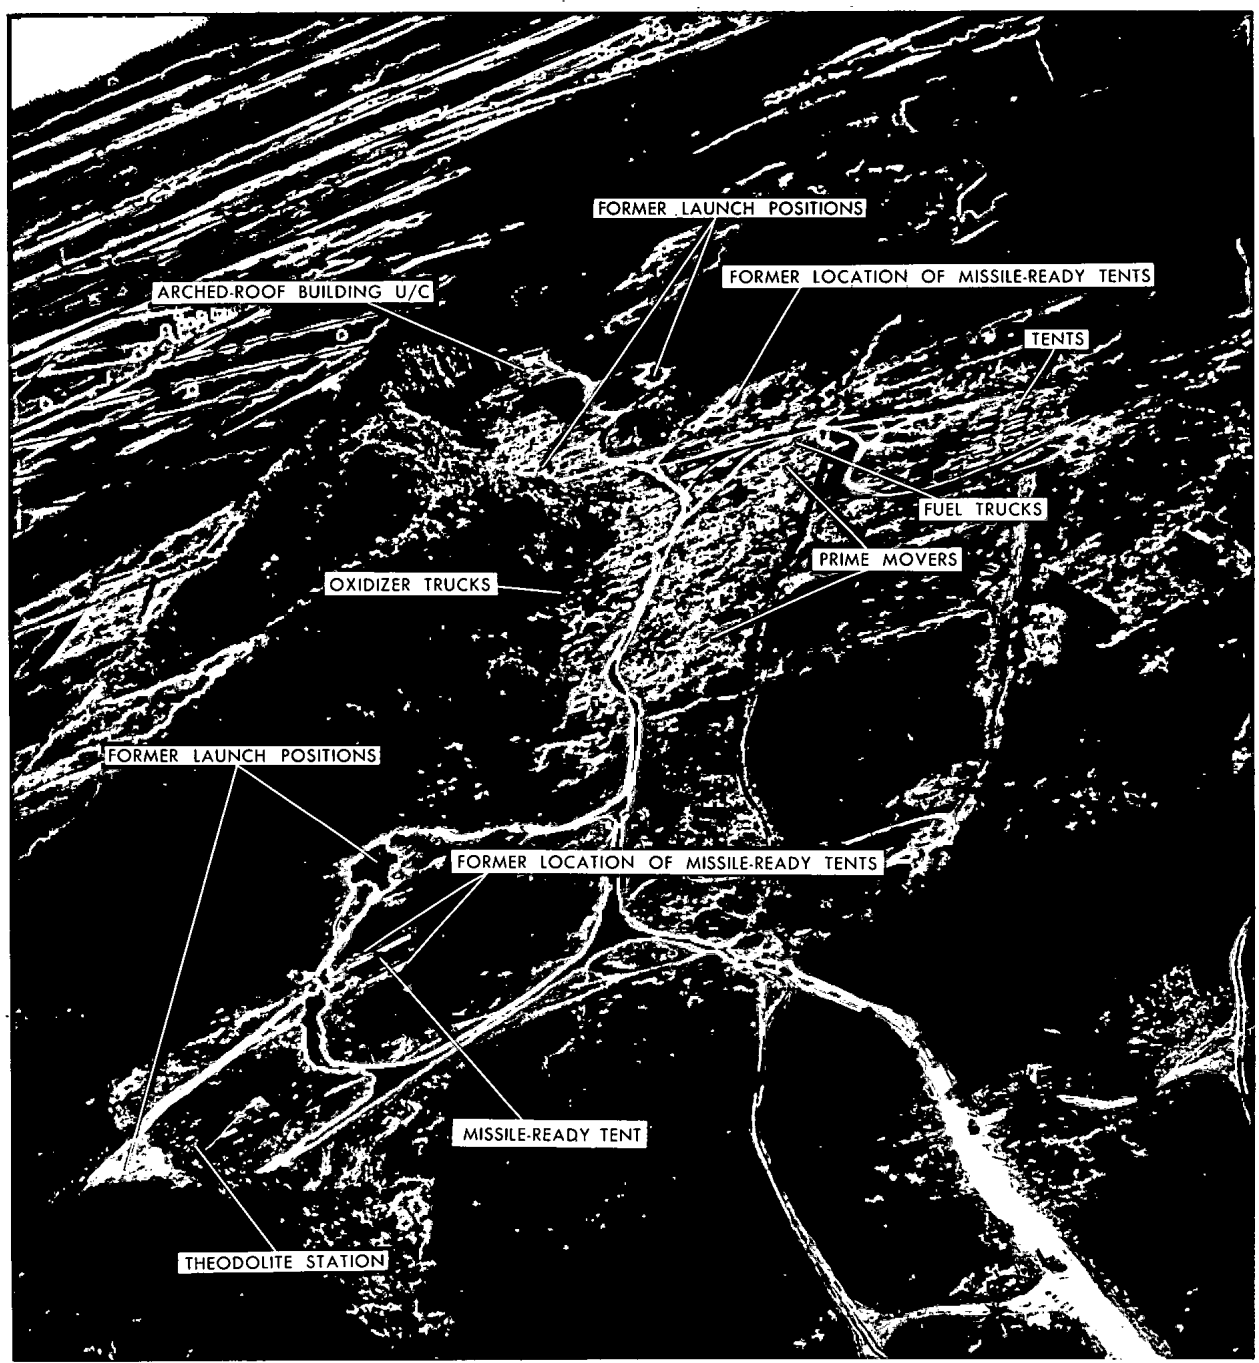

SECRET

NATIONAL PHOTOGRAPHIC INTERPRETATION CENTER
MRBM LAUNCH SITE 2
SAGUA LA GRANDE

NPIC H-0056 (11/62)

SECRET