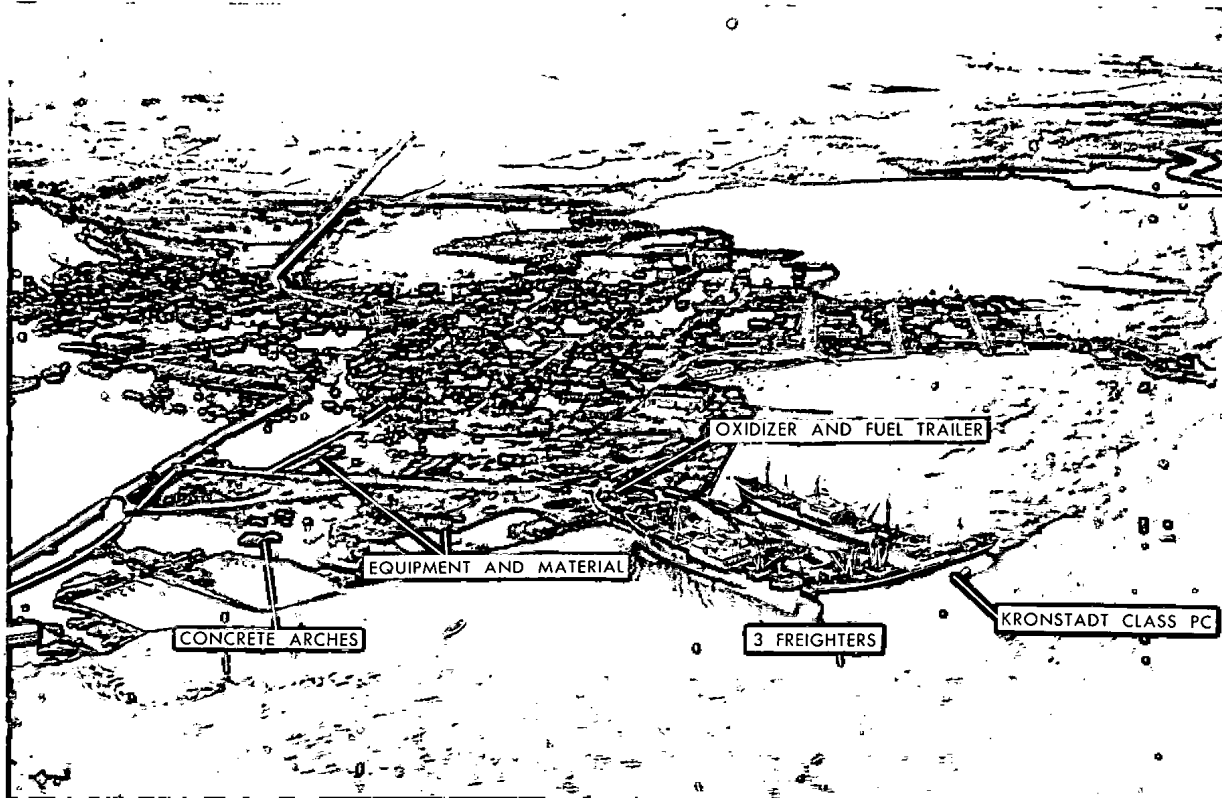

SECRET

NATIONAL PHOTOGRAPHIC INTERPRETATION CENTER

MARIEL NAVAL PORT MARIEL, CUBA

NPIC H.0013 (10/62)

SECRET