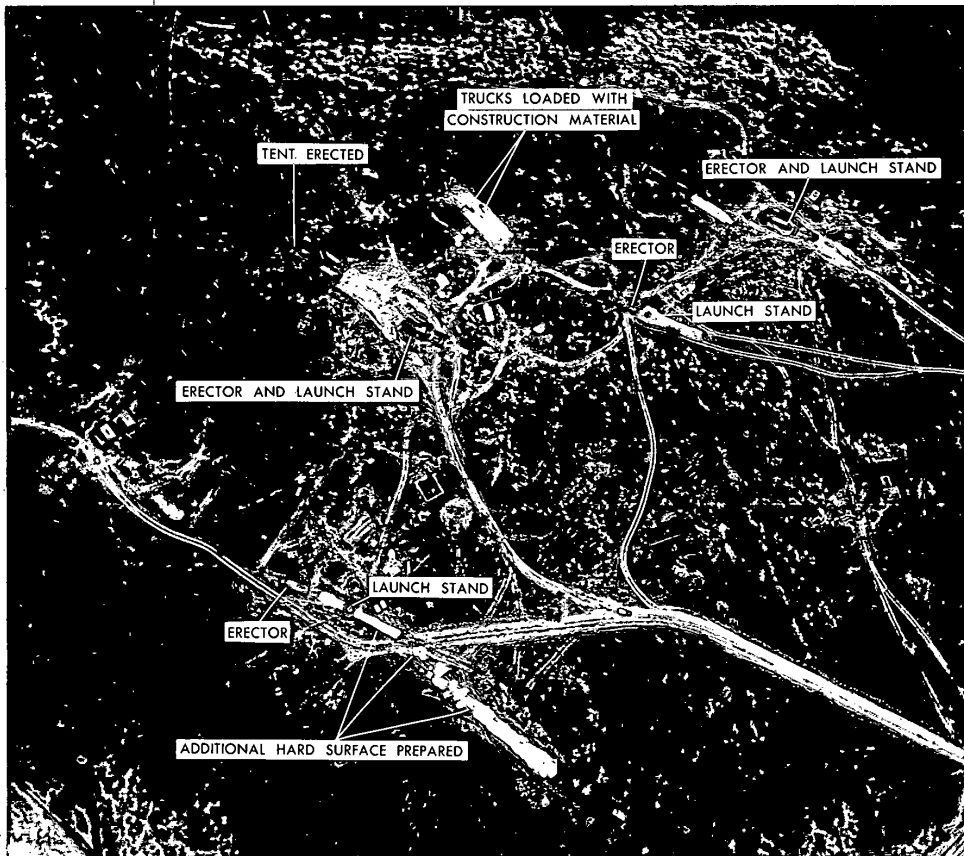

NATIONAL PHOTOGRAPHIC INTERPRETATION CENTER

**MRBM LAUNCH SITE 4  
SAN CRISTOBAL**

50X1

NPIC H-0061 (11/62)

SECRET

SECRET

50X1

NATIONAL PHOTOGRAPHIC INTERPRETATION CENTER  
**MRBM LAUNCH SITE 4**  
**SAN CRISTOBAL, CUBA**