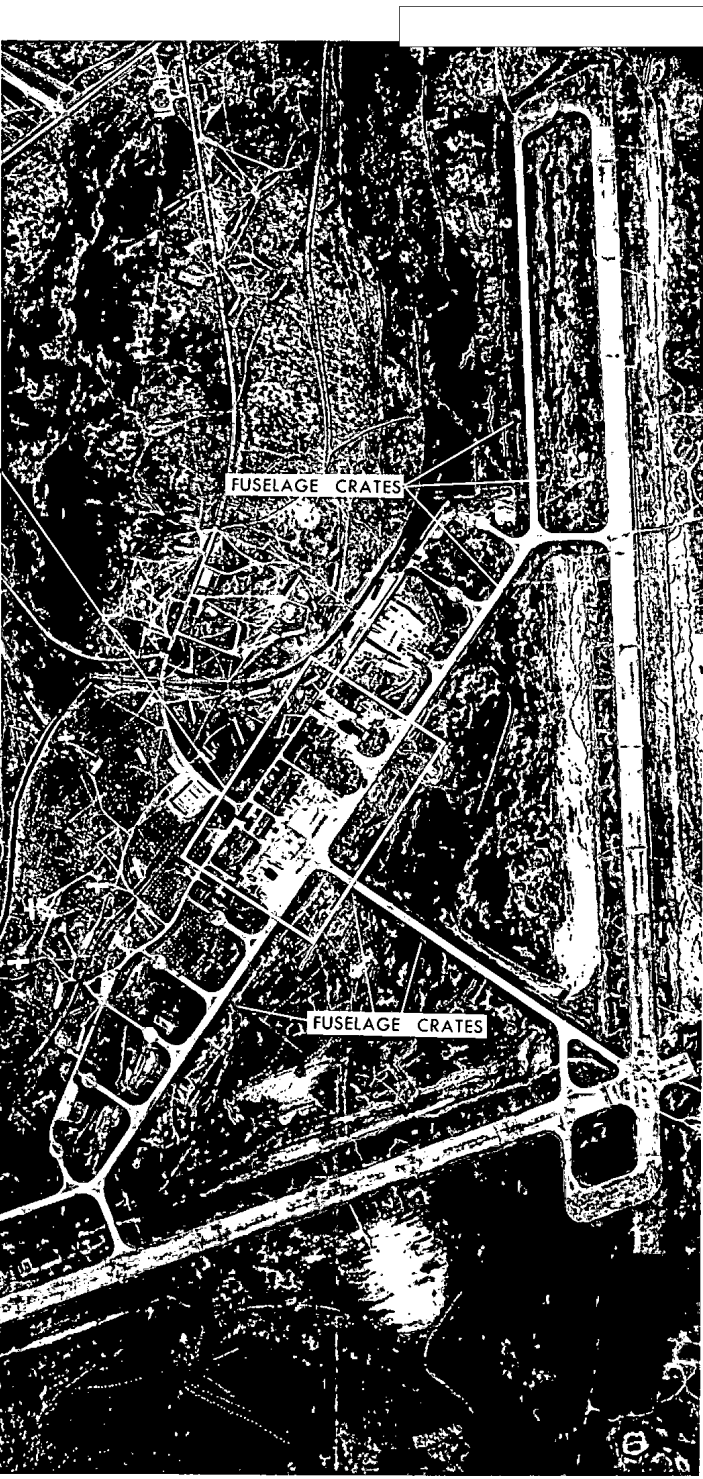

SECRET

NATIONAL PHOTOGRAPHIC INTERPRETATION CENTER

SAN JULIAN AIRFIELD

50X1

50X1

SECRET