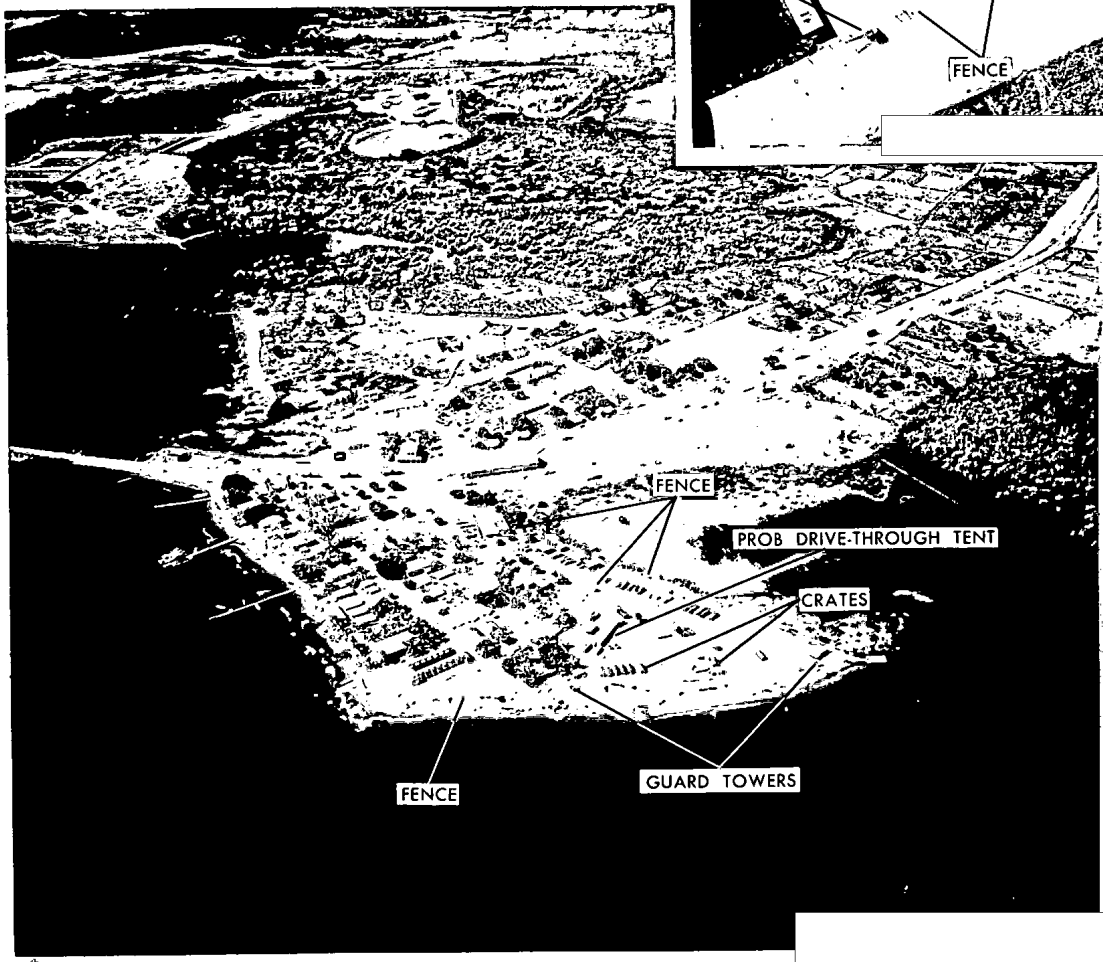

SECRET

NATIONAL PHOTOGRAPHIC INTERPRETATION CENTER

BANES PORT AREA

MARIEL NAVAL AIR STATION

50X1

50X1

SECRET