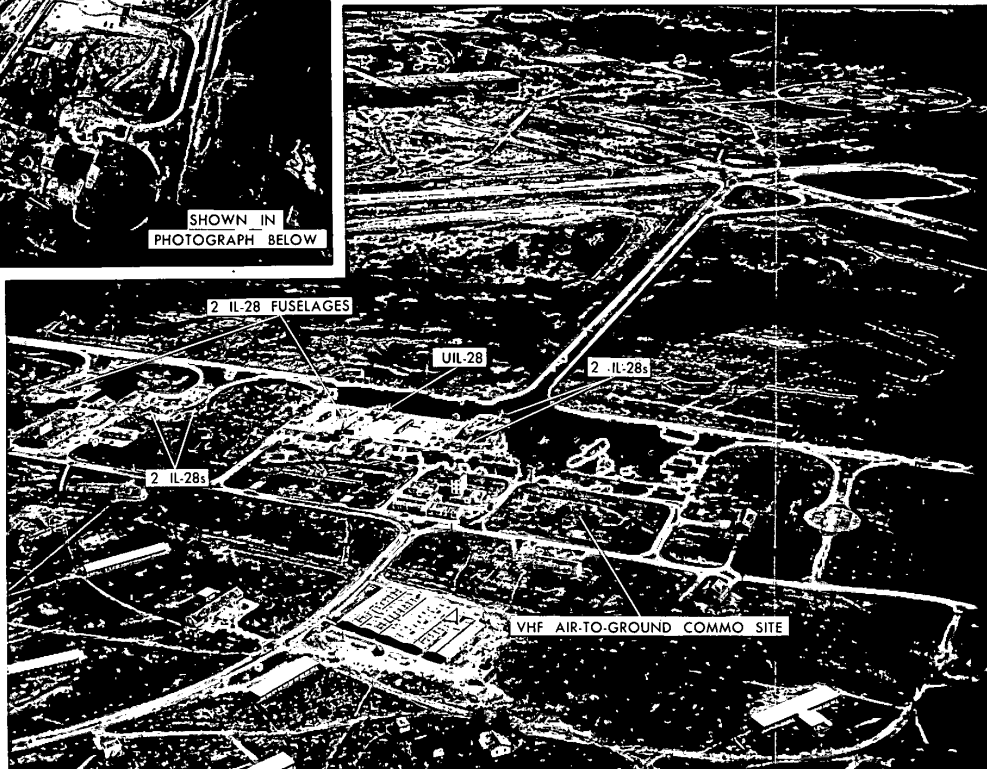

SECRET

50X1

NATIONAL PHOTOGRAPHIC INTERPRETATION CENTER

SAN JULIAN AIRFIELD

SECRET