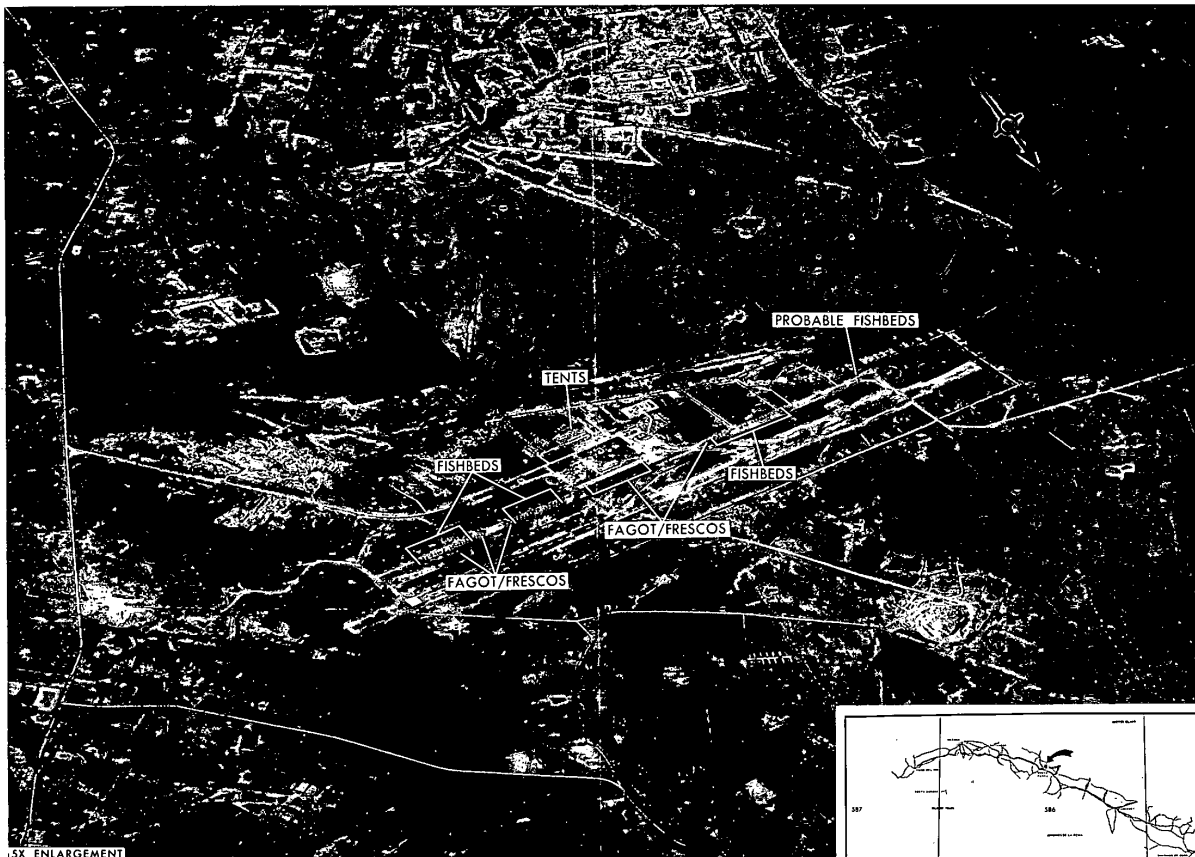

TOP SECRET CHESS
NO FOREIGN DISSEM

50X1

SANTA CLARA AIRFIELD 22-29N 79-55W

TOP SECRET CHESS
NO FOREIGN DISSEM

TOP SECRET CHESS
NO FOREIGN DISSEM