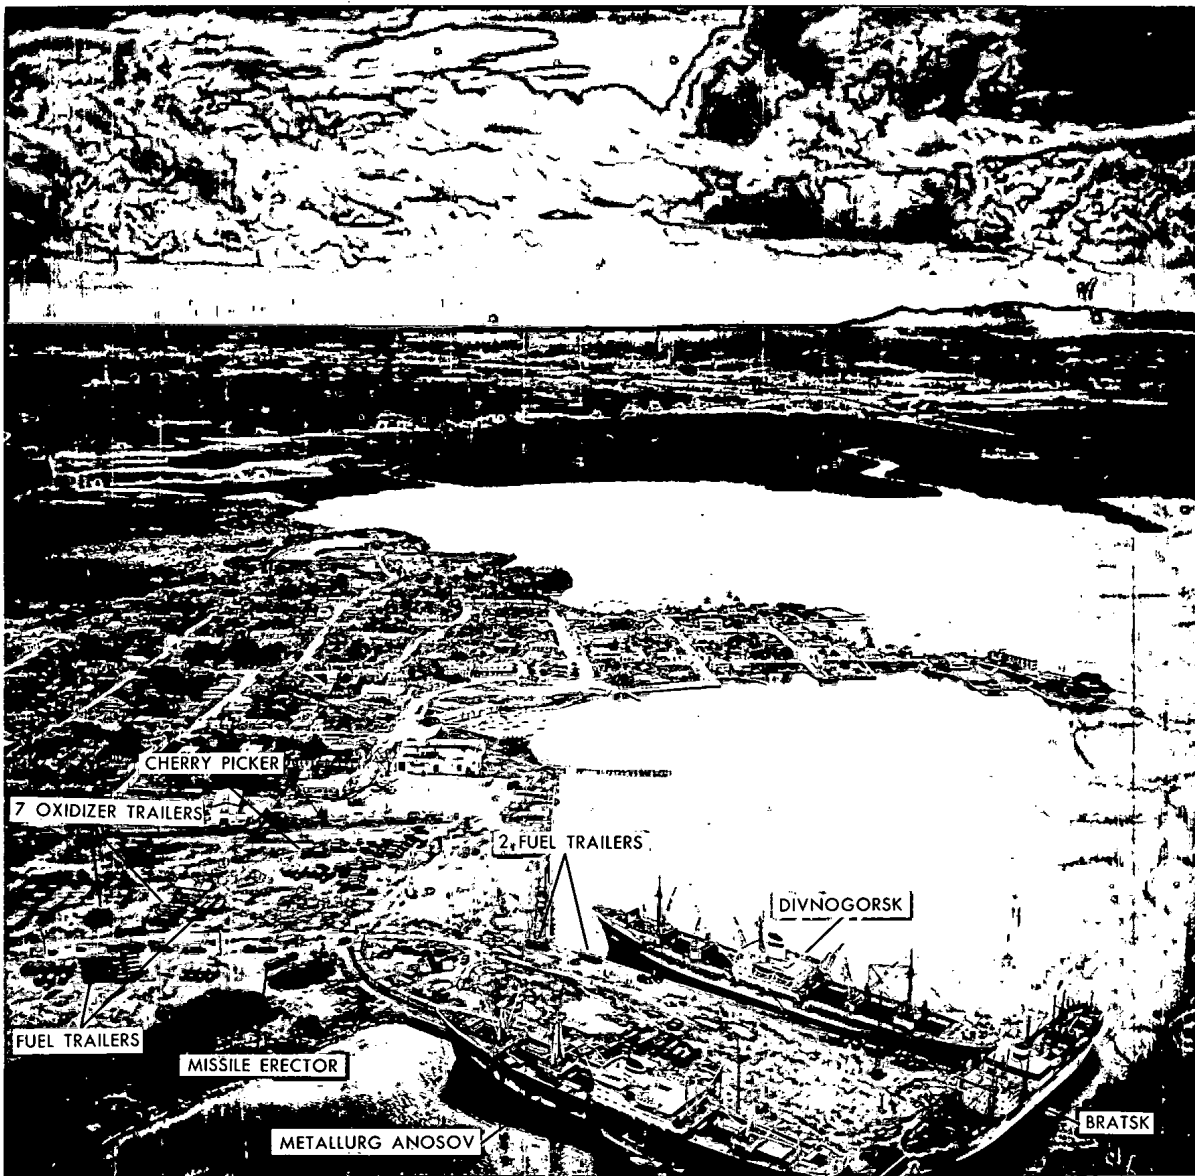

SECRET

50X1

NATIONAL PHOTOGRAPHIC INTERPRETATION CENTER

MARIEL NAVAL PORT

NPIC H-0085 (11/62)

SECRET