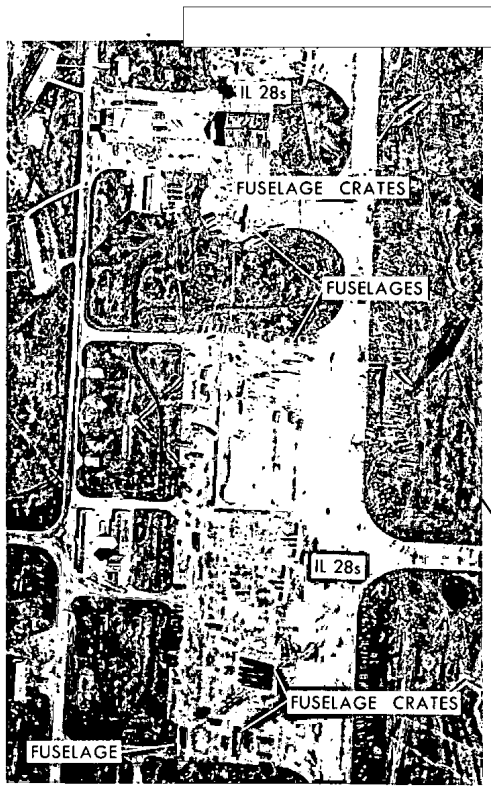

SECRET

NATIONAL PHOTOGRAPHIC INTERPRETATION CENTER

SAN JULIAN AIRFIELD

50X1

50X1

SECRET