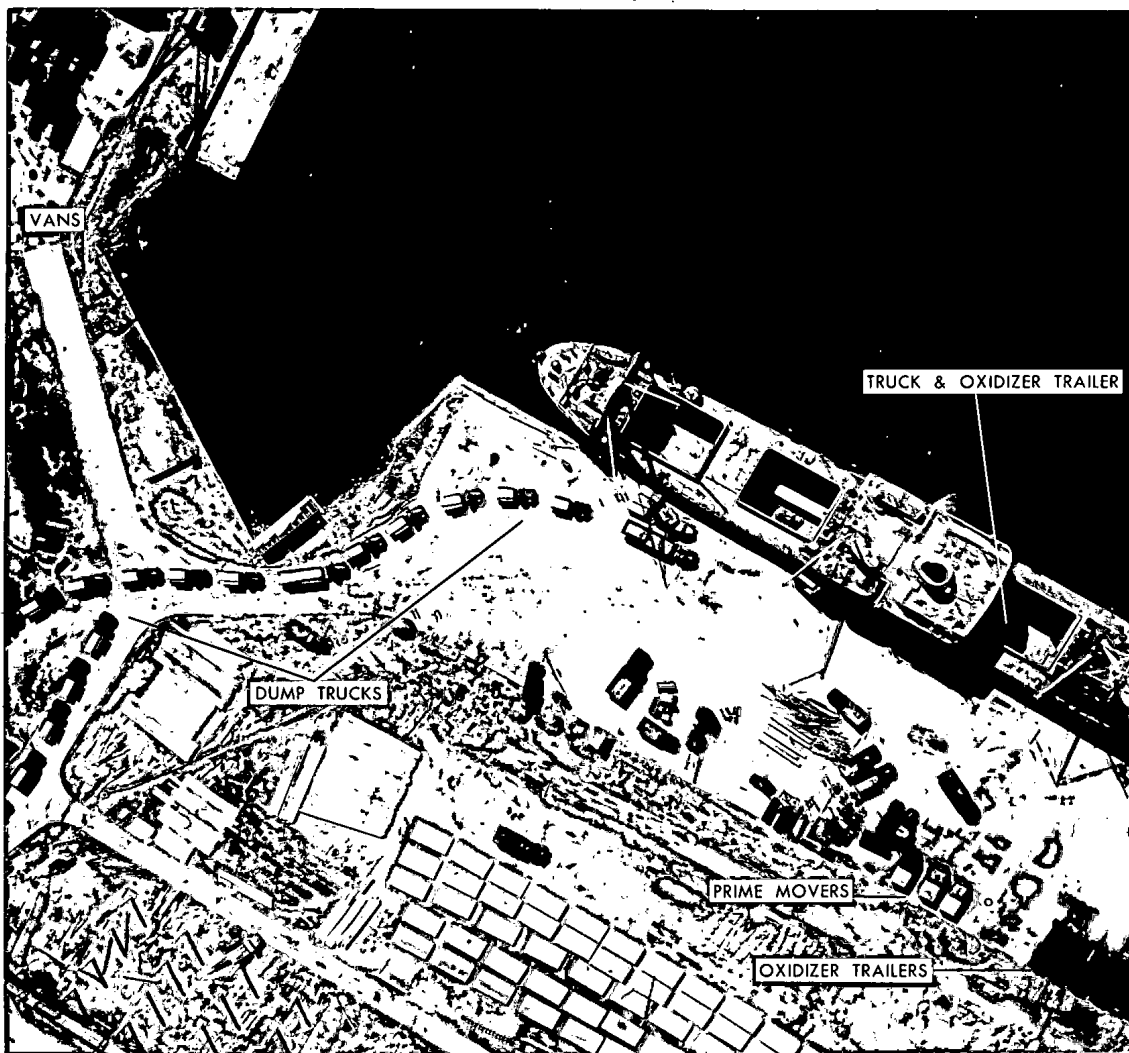

SECRET

NATIONAL PHOTOGRAPHIC INTERPRETATION CENTER

MARIEL PORT

NPIC H-0165 (11/62)

SECRET