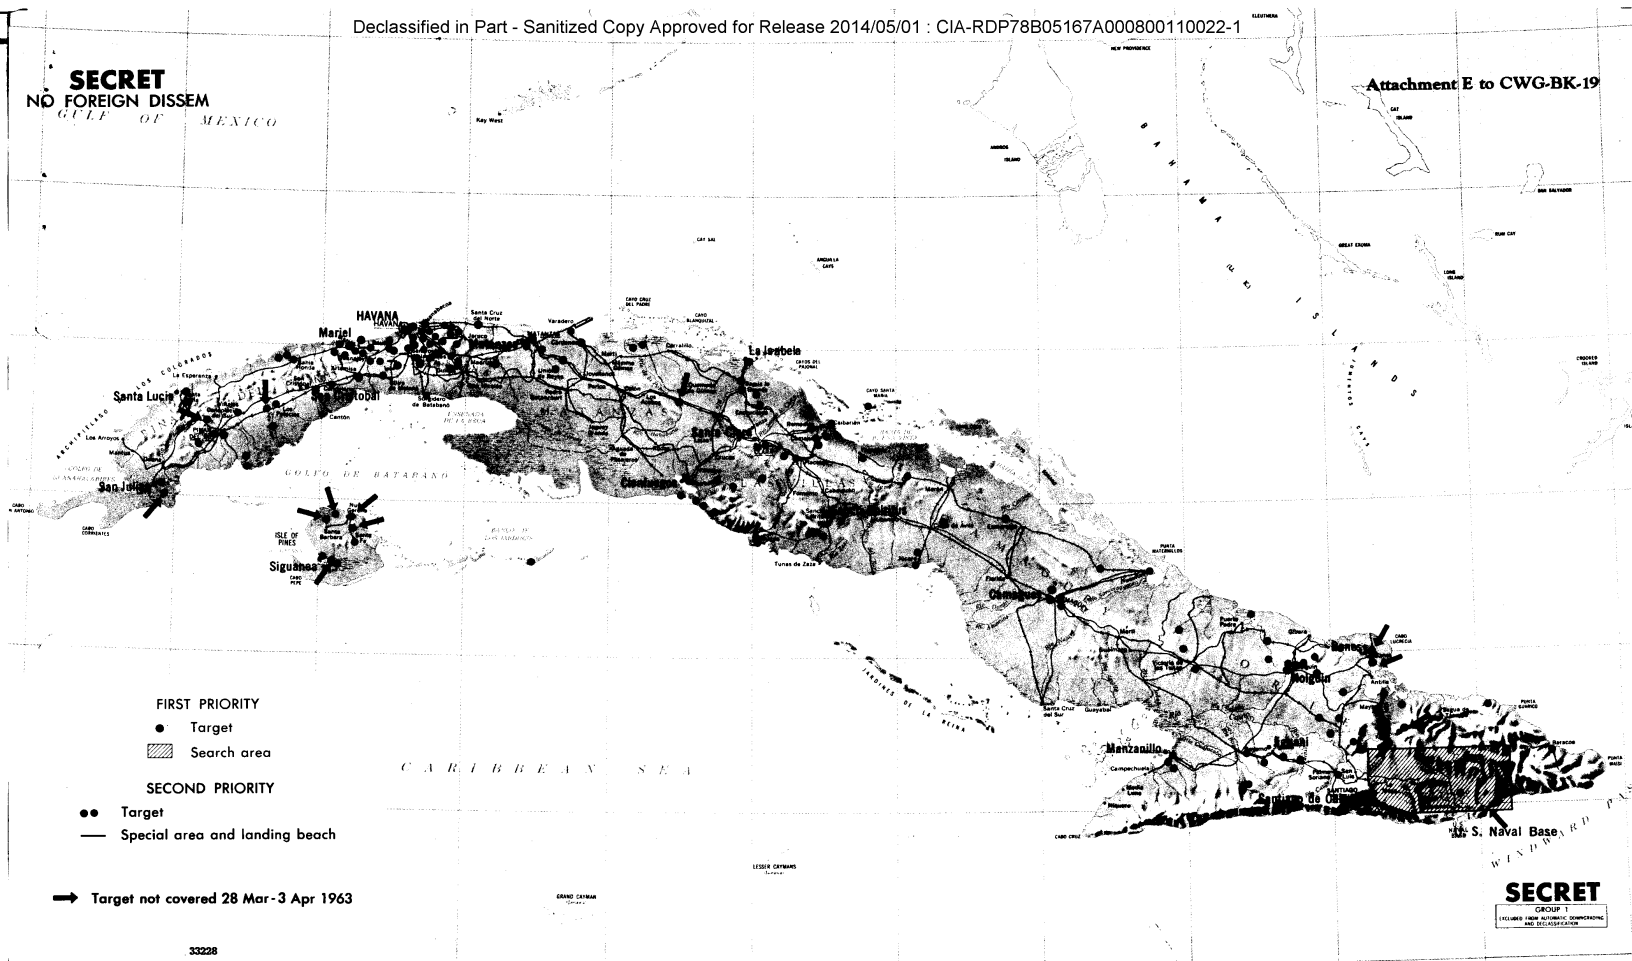

SECRET
NO FOREIGN DISSEM
GULF OF MEXICO

Attachment E to CWG-BK-19

FIRST PRIORITY

- Target
- ▨ Search area

SECOND PRIORITY

- ●● Target
- Special area and landing beach

→ Target not covered 28 Mar-3 Apr 1963

33228

0 50 100
NAUTICAL MILES