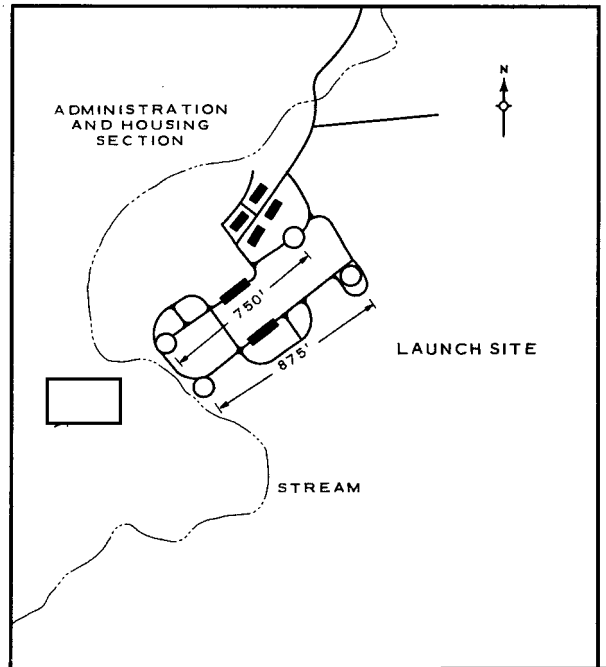

Nuclear Warhead Facility

None observed.

Rail-to-Road Transfer Point

Probably Mukachevo, 11 nm NE of launch area. Road from probable rail connection to launch area is improved.

Other MRBM Activity Within 25 NM Radius Of Launch Area

Other MRBM Activity Within 25 NM Radius Of Launch Area

Uzhgorod MRBM Complex is located 21.3 nm to the NW.

Launch Site

TERRAIN: Level VEGETATION: Wooded
SECURITY: None observed

25X1D PADS: Four probably circular pads (size undetermined) with approx 750' & 875' separation and oriented [redacted]

READY BLDGS: Two (approx 200' x 55')

Site Support Facility

TECHNICAL SECTION: None observed

25X1D

REFERENCES

MAPS: AMS, N501-NM 34-12
USATC-200, Sheet 0232-24A

FIGURE 2. MUKACHEVO MRBM LAUNCH AREA NO 2.

25X1D - 2 -

TOP SECRET