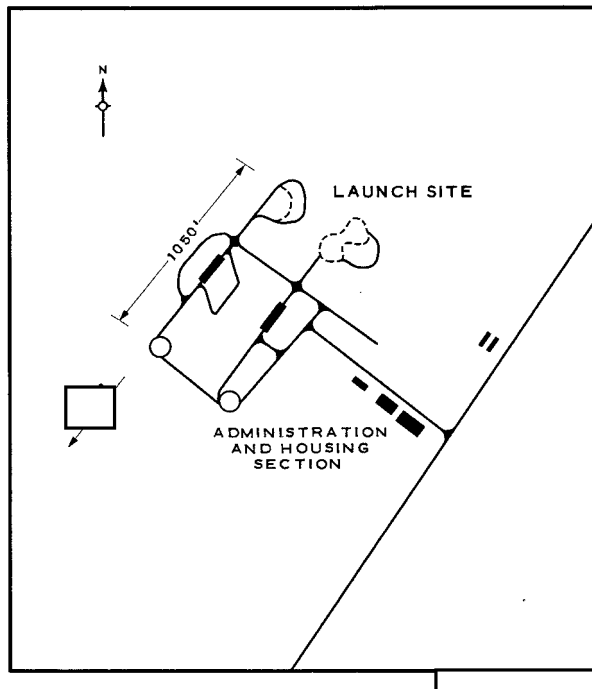

Nuclear Warhead Facility

None observed.

Rail-to-Road Transfer Point

Probably Mukachevo, 11 nm NE of launch area. Road from probable rail connection to launch area is improved.

Other MRBM Activity Within 25 NM Radius Of Launch Area

Uzhgorod MRBM Complex is located 18 nm to the NW.

25X1D REFERENCES

MAPS: AMS, N501-NM 34-12
USATC-200, Sheet 0232-24A

FIGURE 1. MUKACHEVO MRBM LAUNCH AREA NO 1.

25X1D

TOP SECRET

NPIC/R-30/64

LAUNCH AREA NO 2 (TYPE I)

COORDS: 48-19-30N 22-37-45E

25X1A BE NO: [redacted]

ASSOC AREA: Launch Area No 1, 4.3 nm to WSW

TDI NAME: Mukachevo Launch Site 2

25X1D LOCATION: 7.8 nm SSW of Mukachevo

25X1D FIRST APPEARED: [redacted]

CONSTRUCTION STATUS: Complete [redacted]