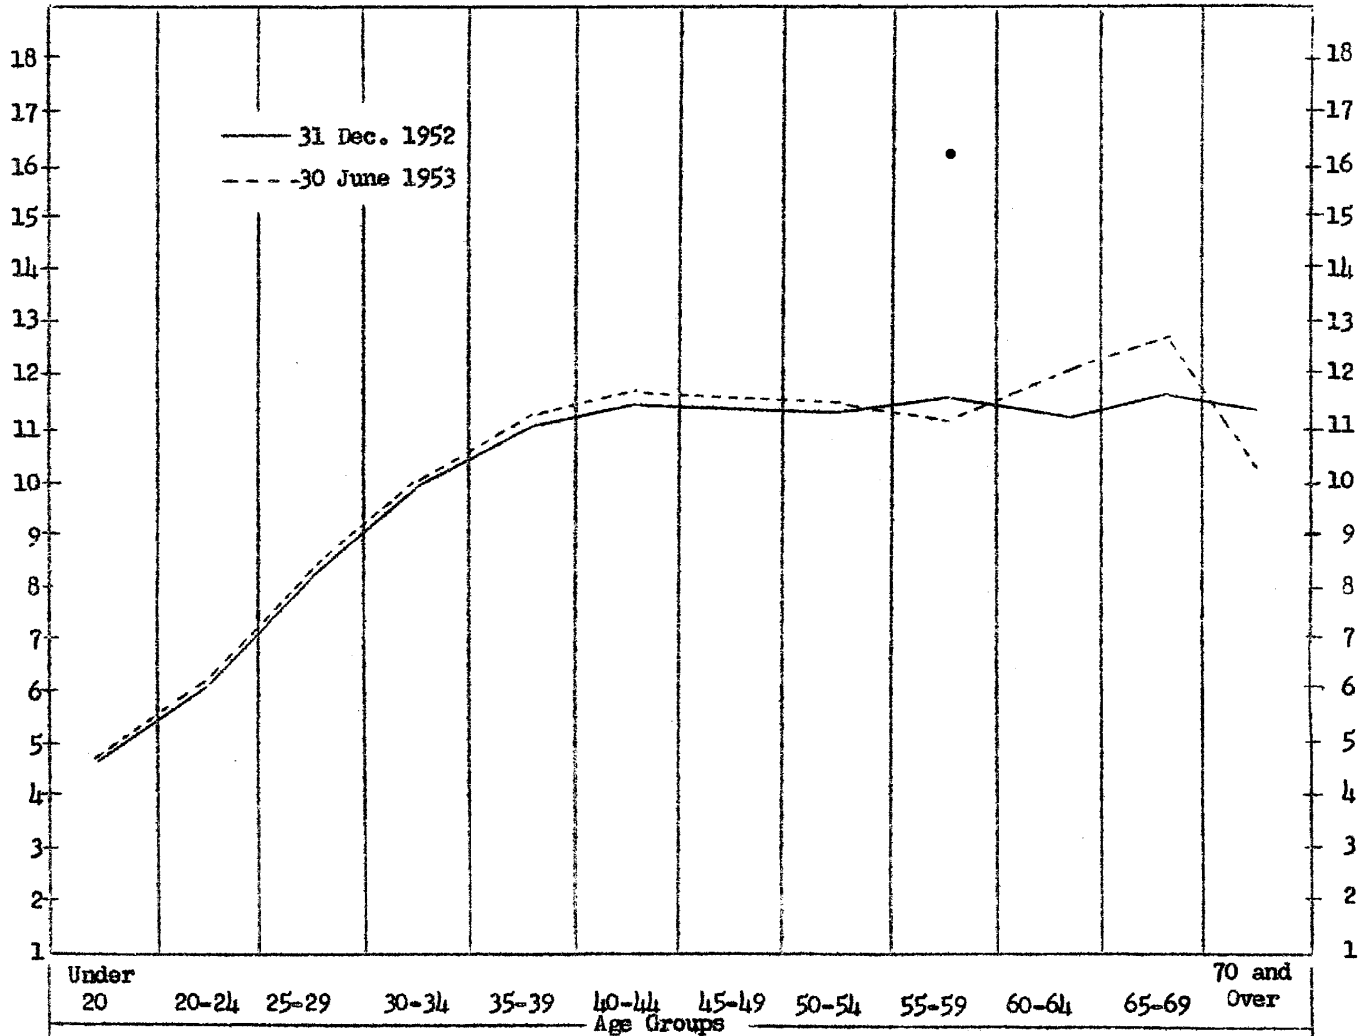

CENTRAL INTELLIGENCE AGENCY
COMPARISON OF AVERAGE GRADE
BY AGE GROUP

SECRET
Security Information

MALE AND FEMALE GENERAL SCHEDULE (GS) PERSONNEL
31 Dec. 1952 and 30 June 1953

Average
Grade

Average
Grade