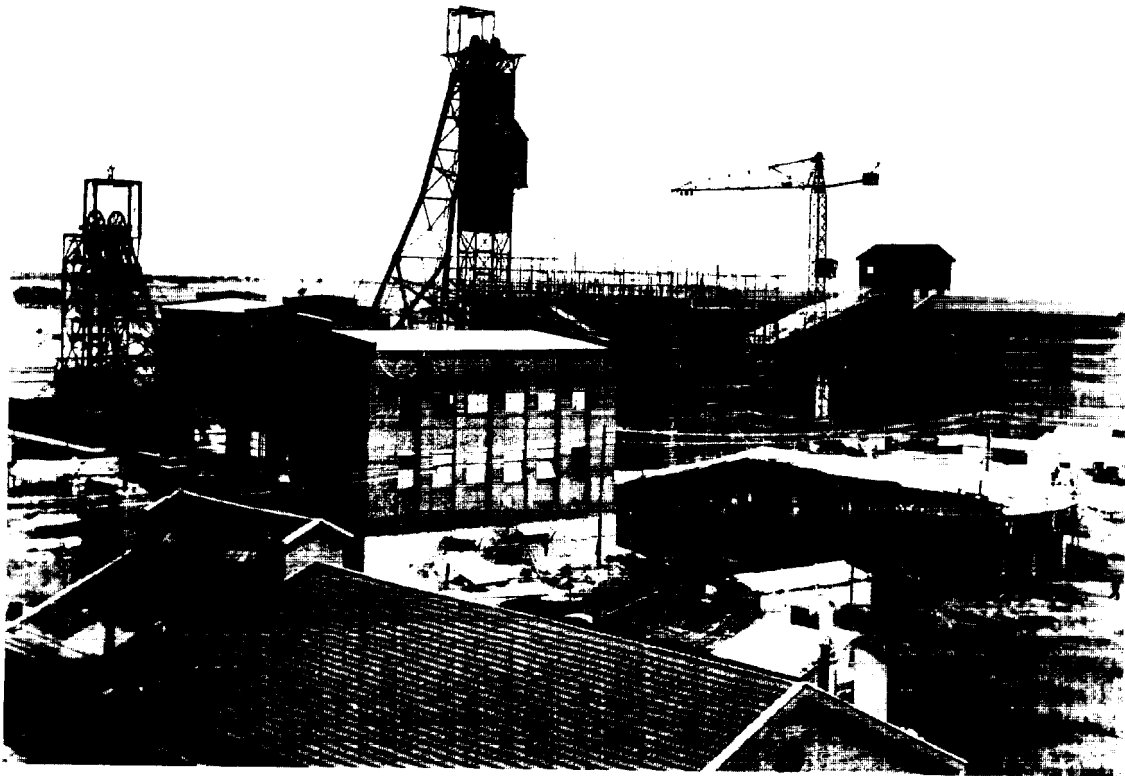

ILLEGIB

Approved For Release 2003/12/19 : CIA-RDP78-04546A003100060020-2

ILLEGIB