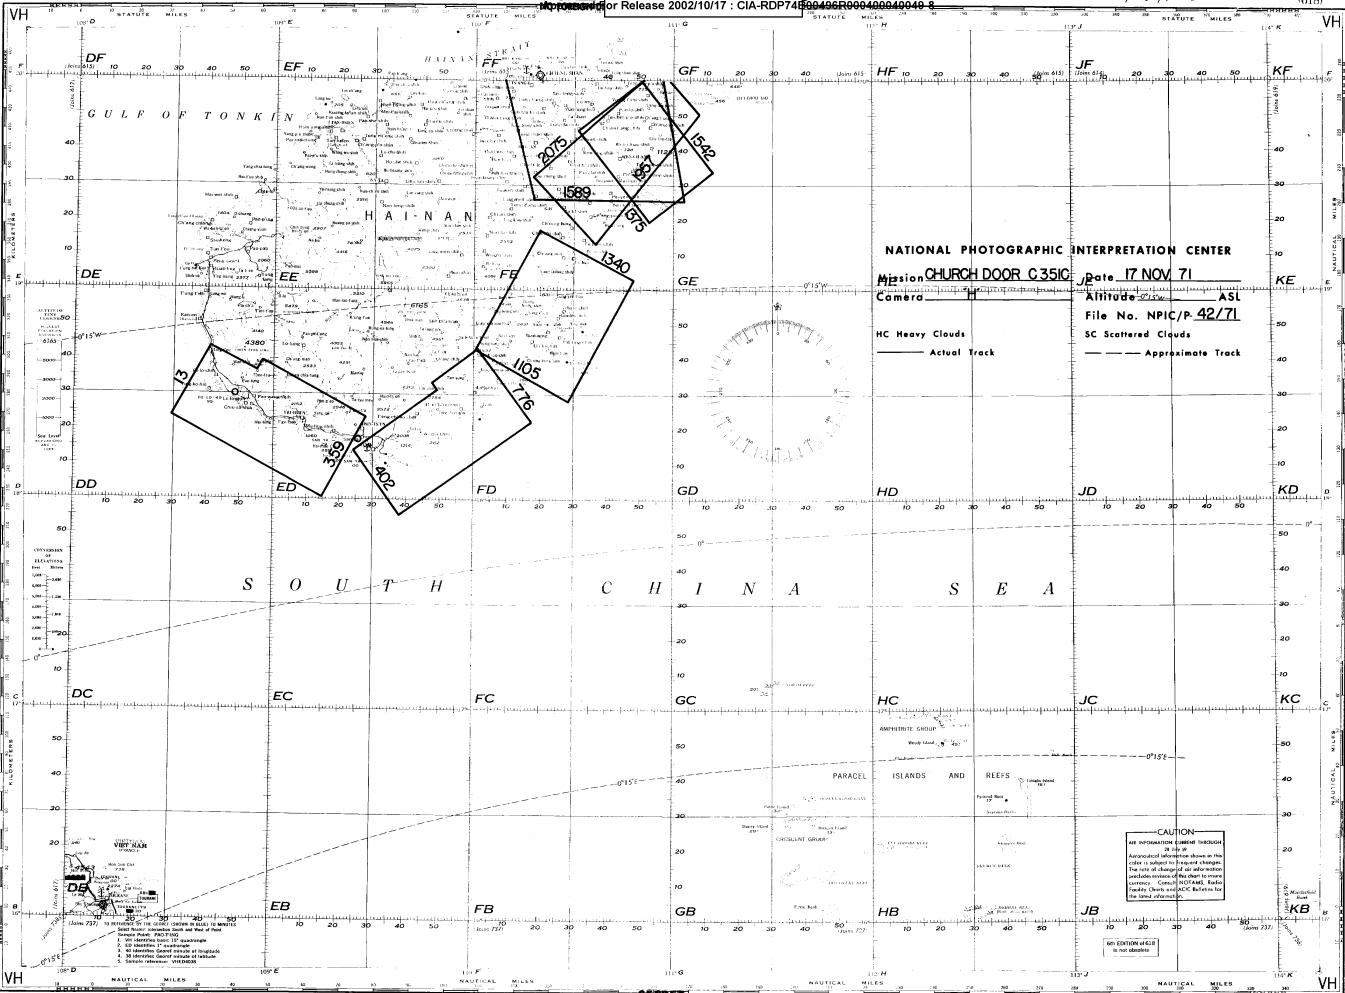

25X1C

(618) HAINAN ISLAND

WORLD AERONAUTICAL CHART

Approved For Release 2002/10/17 : CIA-RDP74B00496R000400040-8

NPIC/R-56/71

(618)

25X1C

(618)

NO FOREIGN DISSEM

SECRET

HAINAN ISLAND (618)