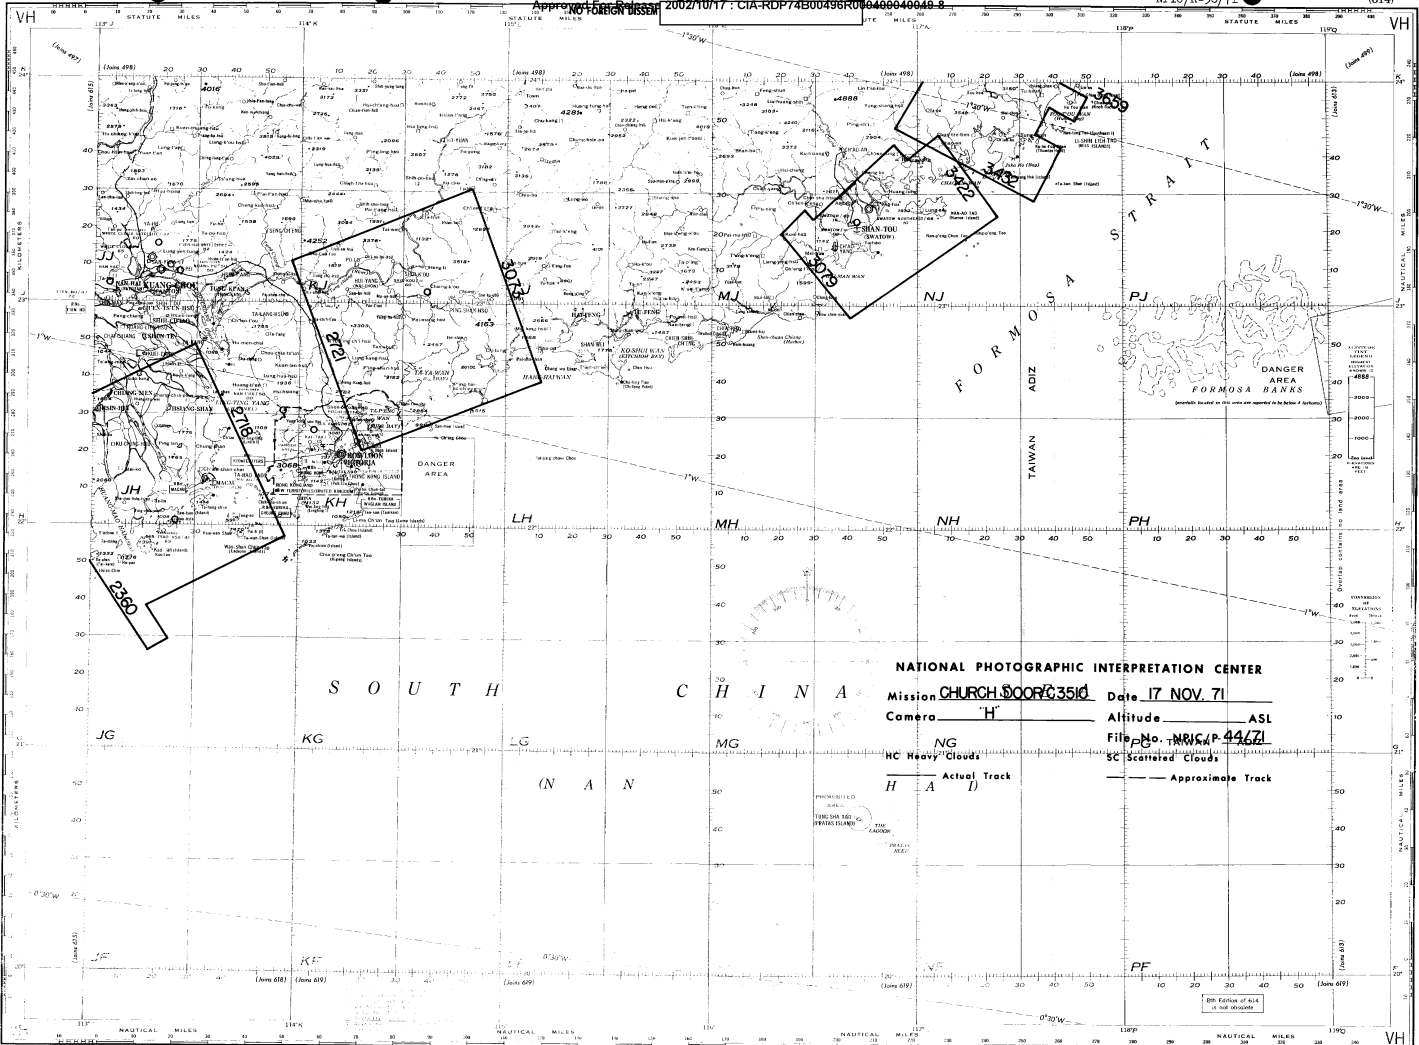

Approved For Release 2002/10/17 : CIA-RDP74B00496R000400040049-2

NATIONAL PHOTOGRAPHIC INTERPRETATION CENTER
Mission CHURCH SCORP 3510 Date 17 NOV. 71
Camera "H" Altitude ASL
File No. NRIC/P-4471
HC Heavy Clouds
SC Scattered Clouds
H A I Actual Track
——— Approximate Track