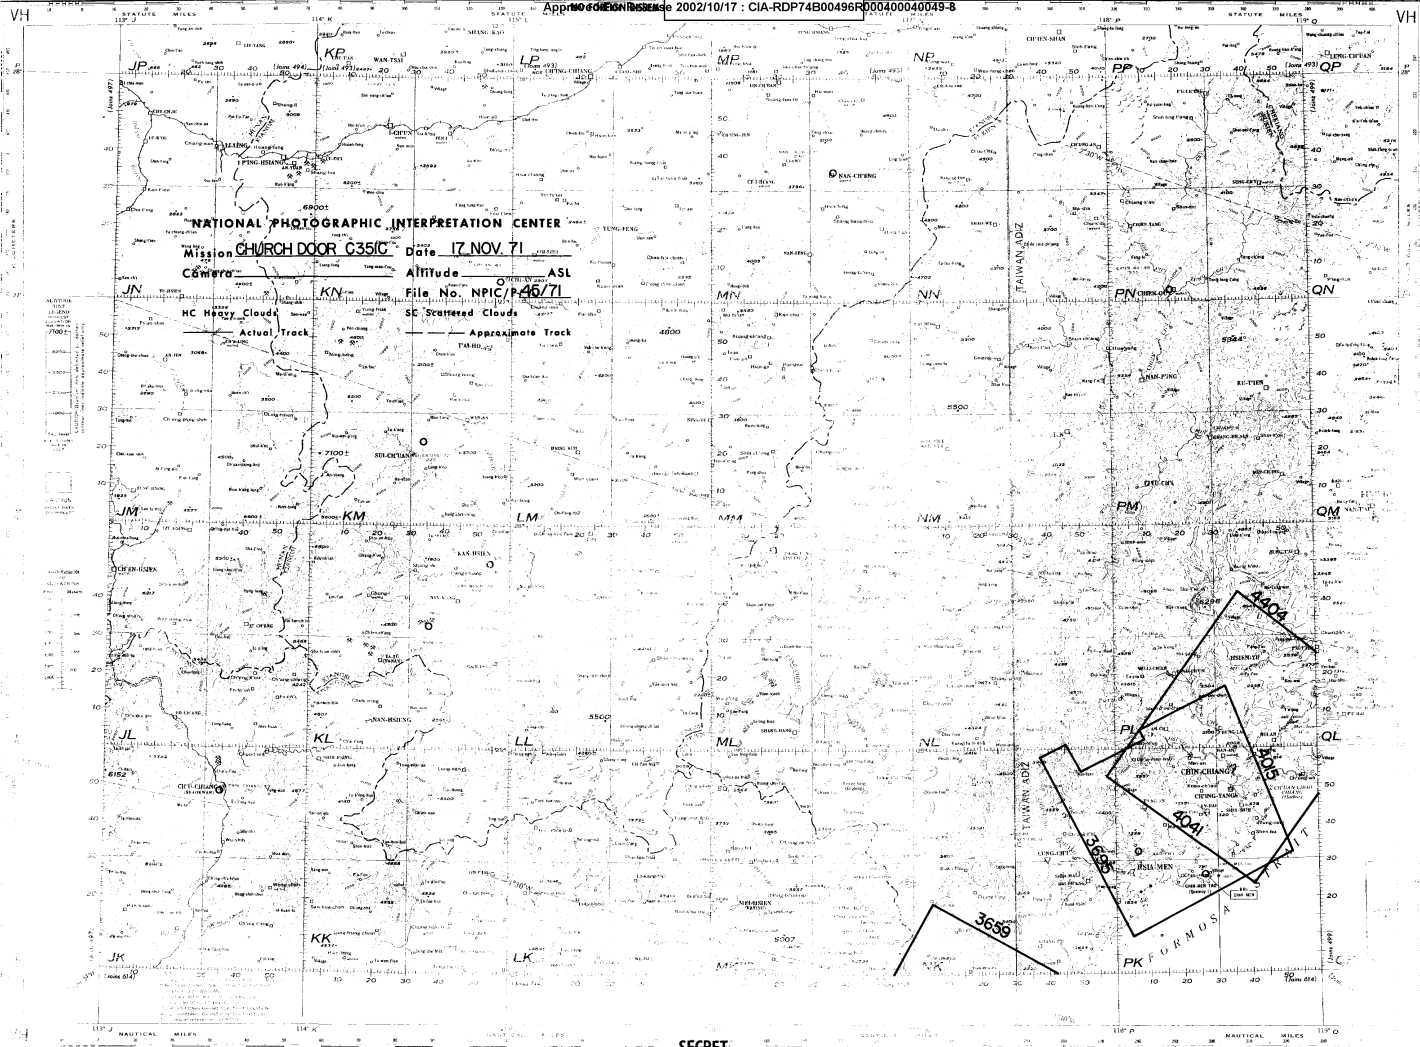

Approved For Release 2002/10/17 : CIA-RDP74B00496R000400040049-8

SECRET

NO FOREIGN DISSEM