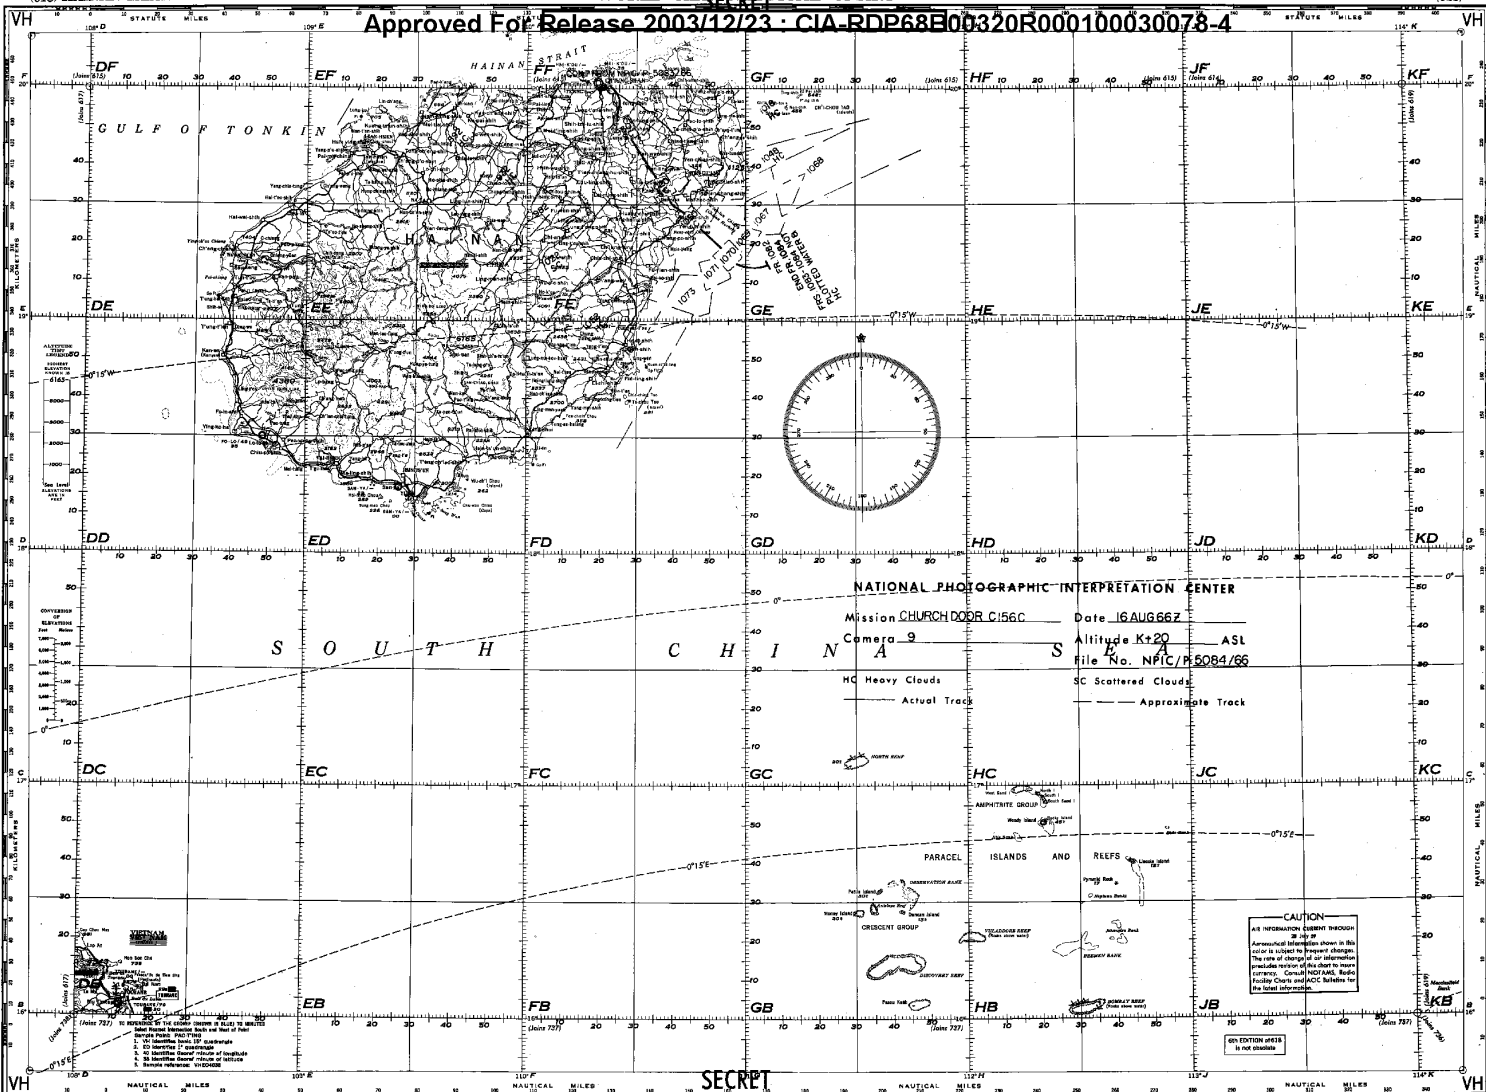

(618) HAINAN ISLAND

WORLD AERONAUTICAL CHART

25X1C

(618)

Approved For Release 2003/12/23 : CIA-RDP68B00320R000100030078-4

(618)

HAINAN ISLAND (618)

Approved For Release 2003/12/23 : CIA-RDP68B00320R000100030078-4