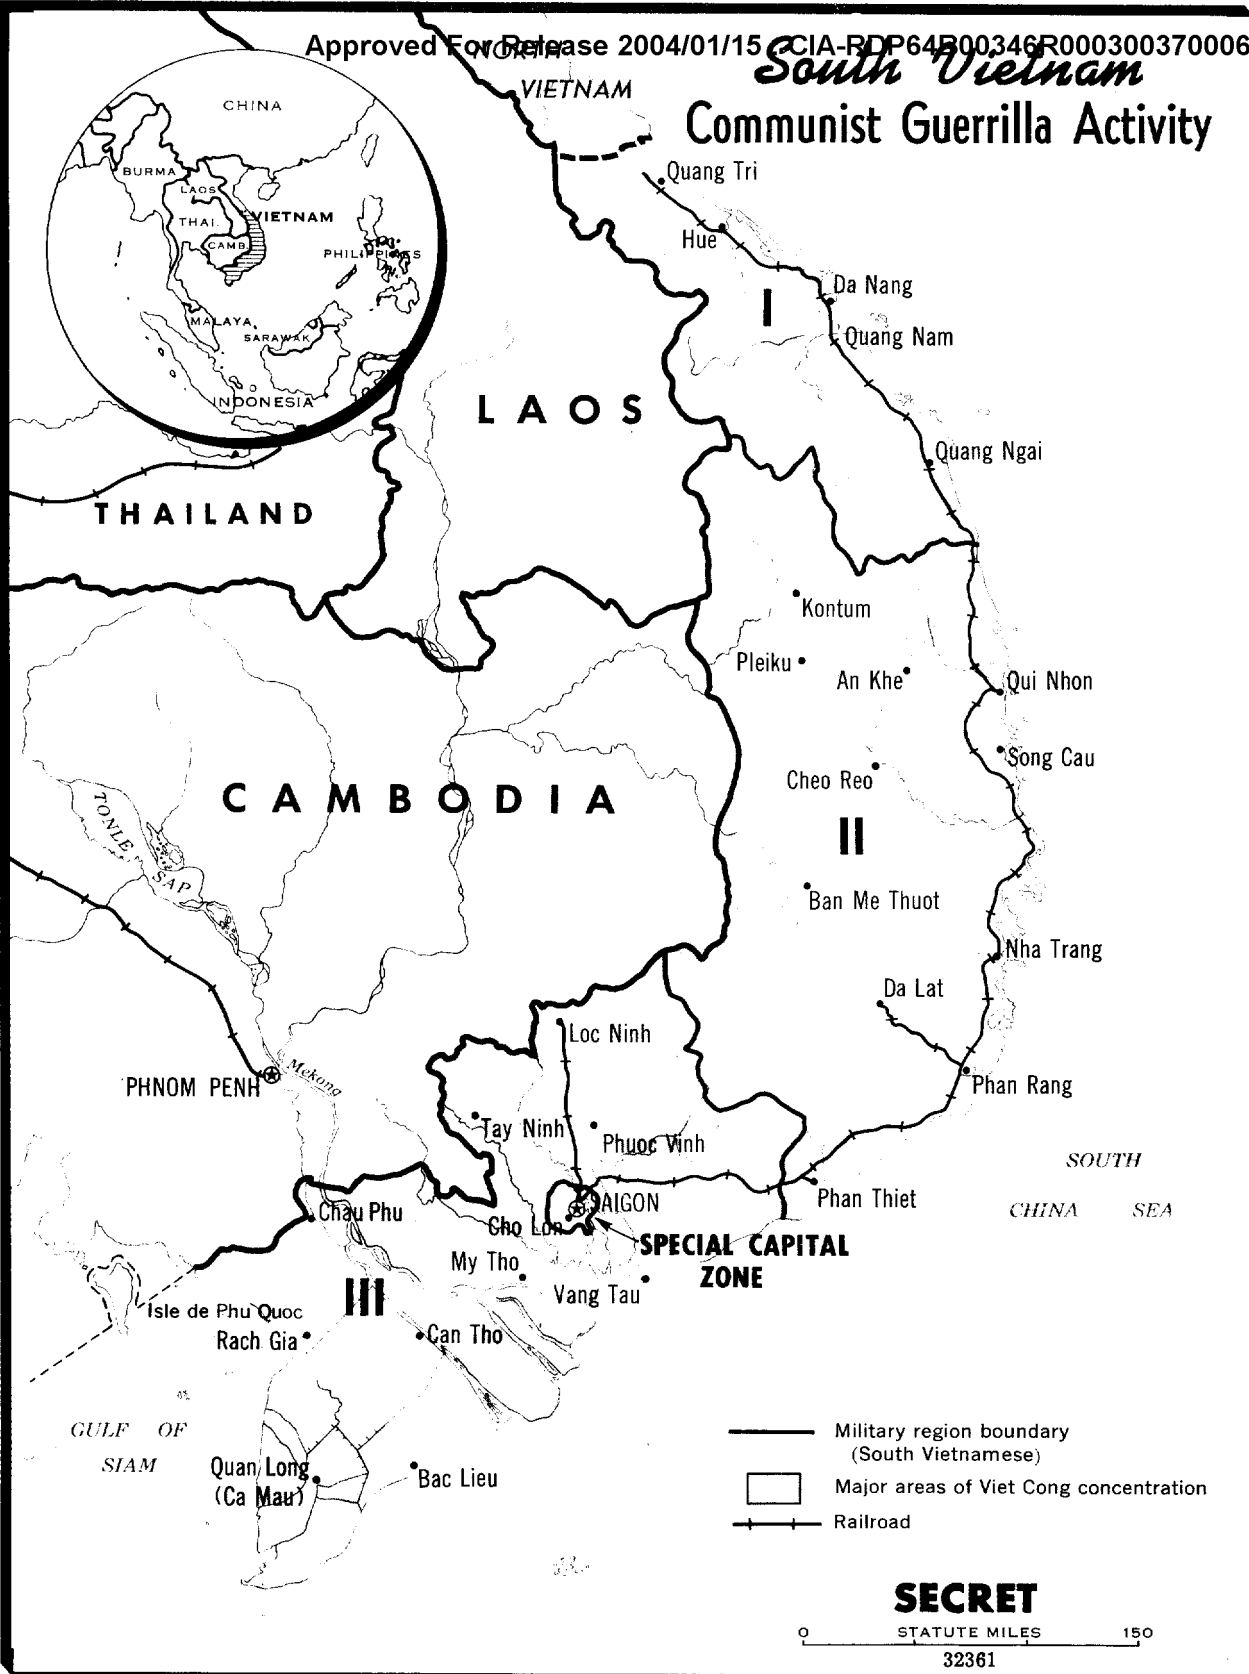

TAB

SECRET

TAB

CHINA
Road under const.
by Red Chinese

NORTH VIETNAM

LUANG PRABANG

LAOS

● Kong Le/Pathet Lao/North
Vietnamese Base Areas

SECRET

— Road
- - - Trail
Route number

CAMBODIA

TAB

South Vietnam

Communist Guerrilla Activity

TAB

- Government Base Areas
- △ Meo Base Areas
- Kong Le/Pathet Lao/North Vietnamese Base Areas

SECRET

- Road
 - - - Trail
 - Route number
- Miles 0 100

62 05 16-5