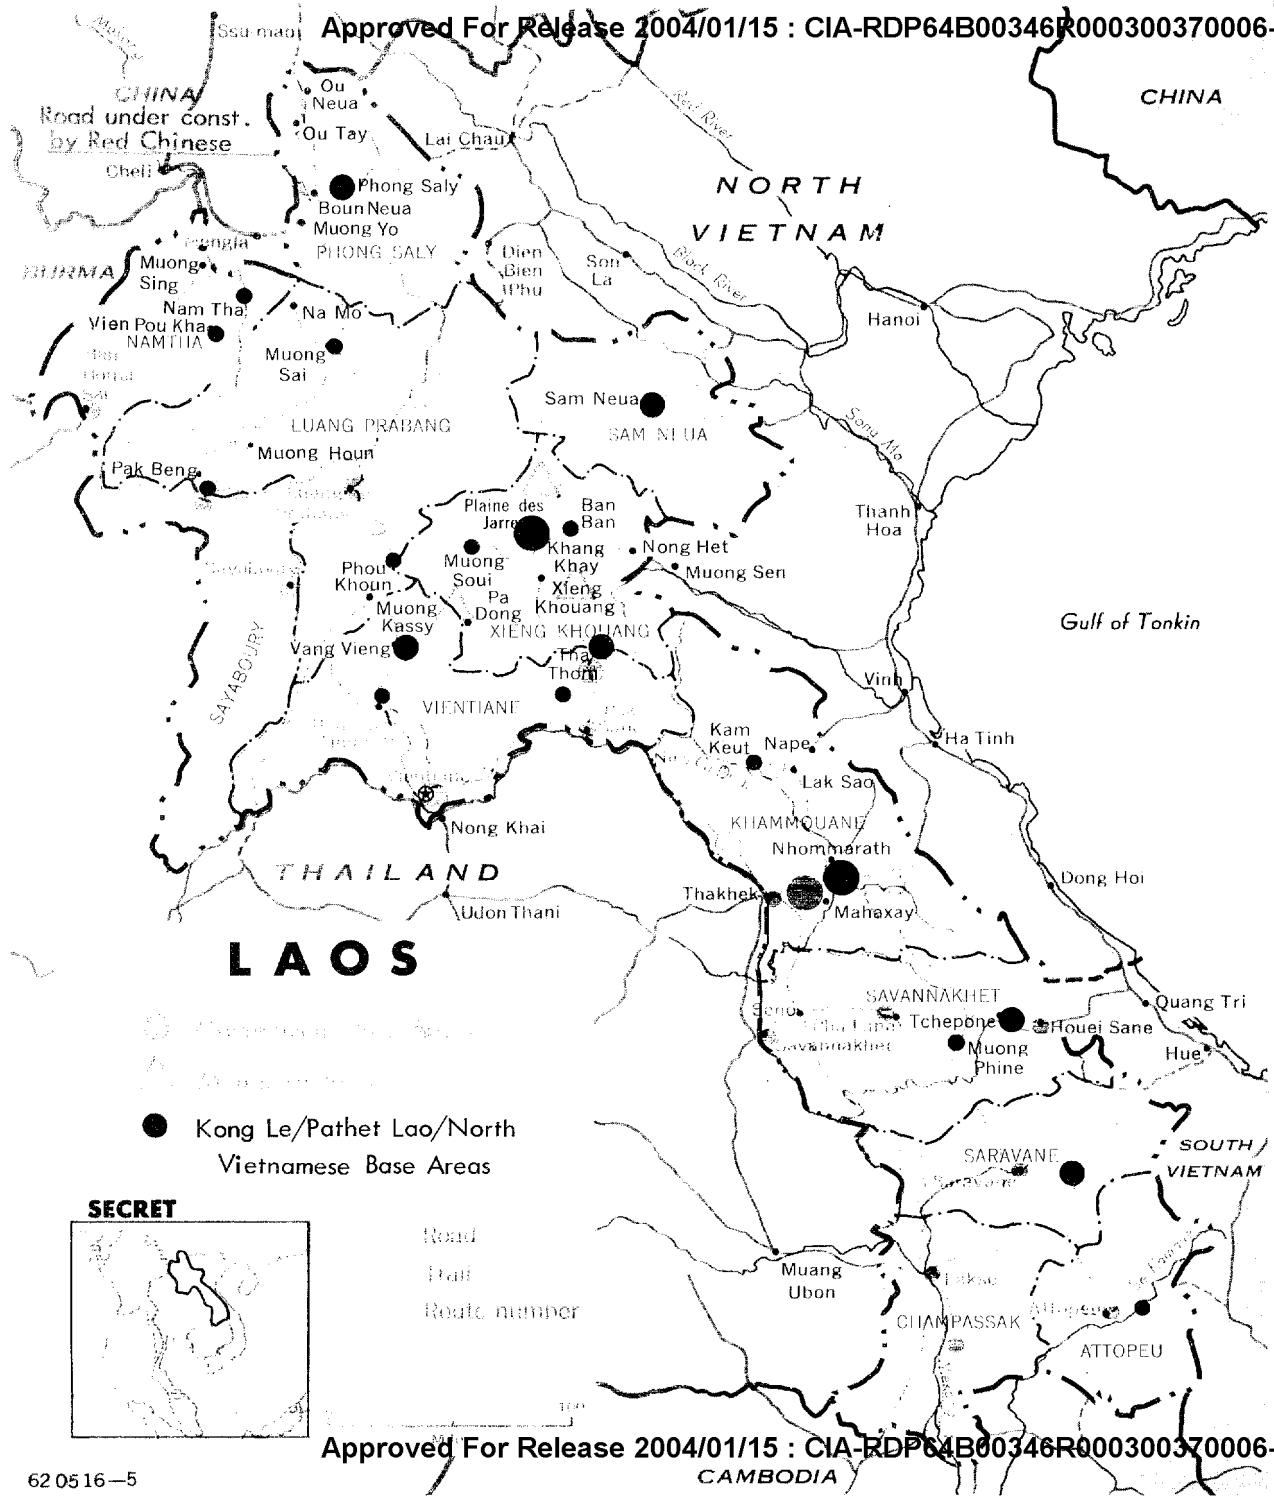

TAB

SECRET

TAB

CHINA
Road under const.
by Red Chinese

NORTH VIETNAM

LUANG PRABANG

LAOS

● Kong Le/Pathet Lao/North
Vietnamese Base Areas

SECRET

— Road
- - - Trail
Route number

CAMBODIA

TAB

South Vietnam

Communist Guerrilla Activity

TAB

- Government Base Areas
- △ Meo Base Areas
- Kong Le/Pathet Lao/North Vietnamese Base Areas

SECRET

- Road
 - - - Trail
 - Route number
- Miles 0 100

62 05 16-5