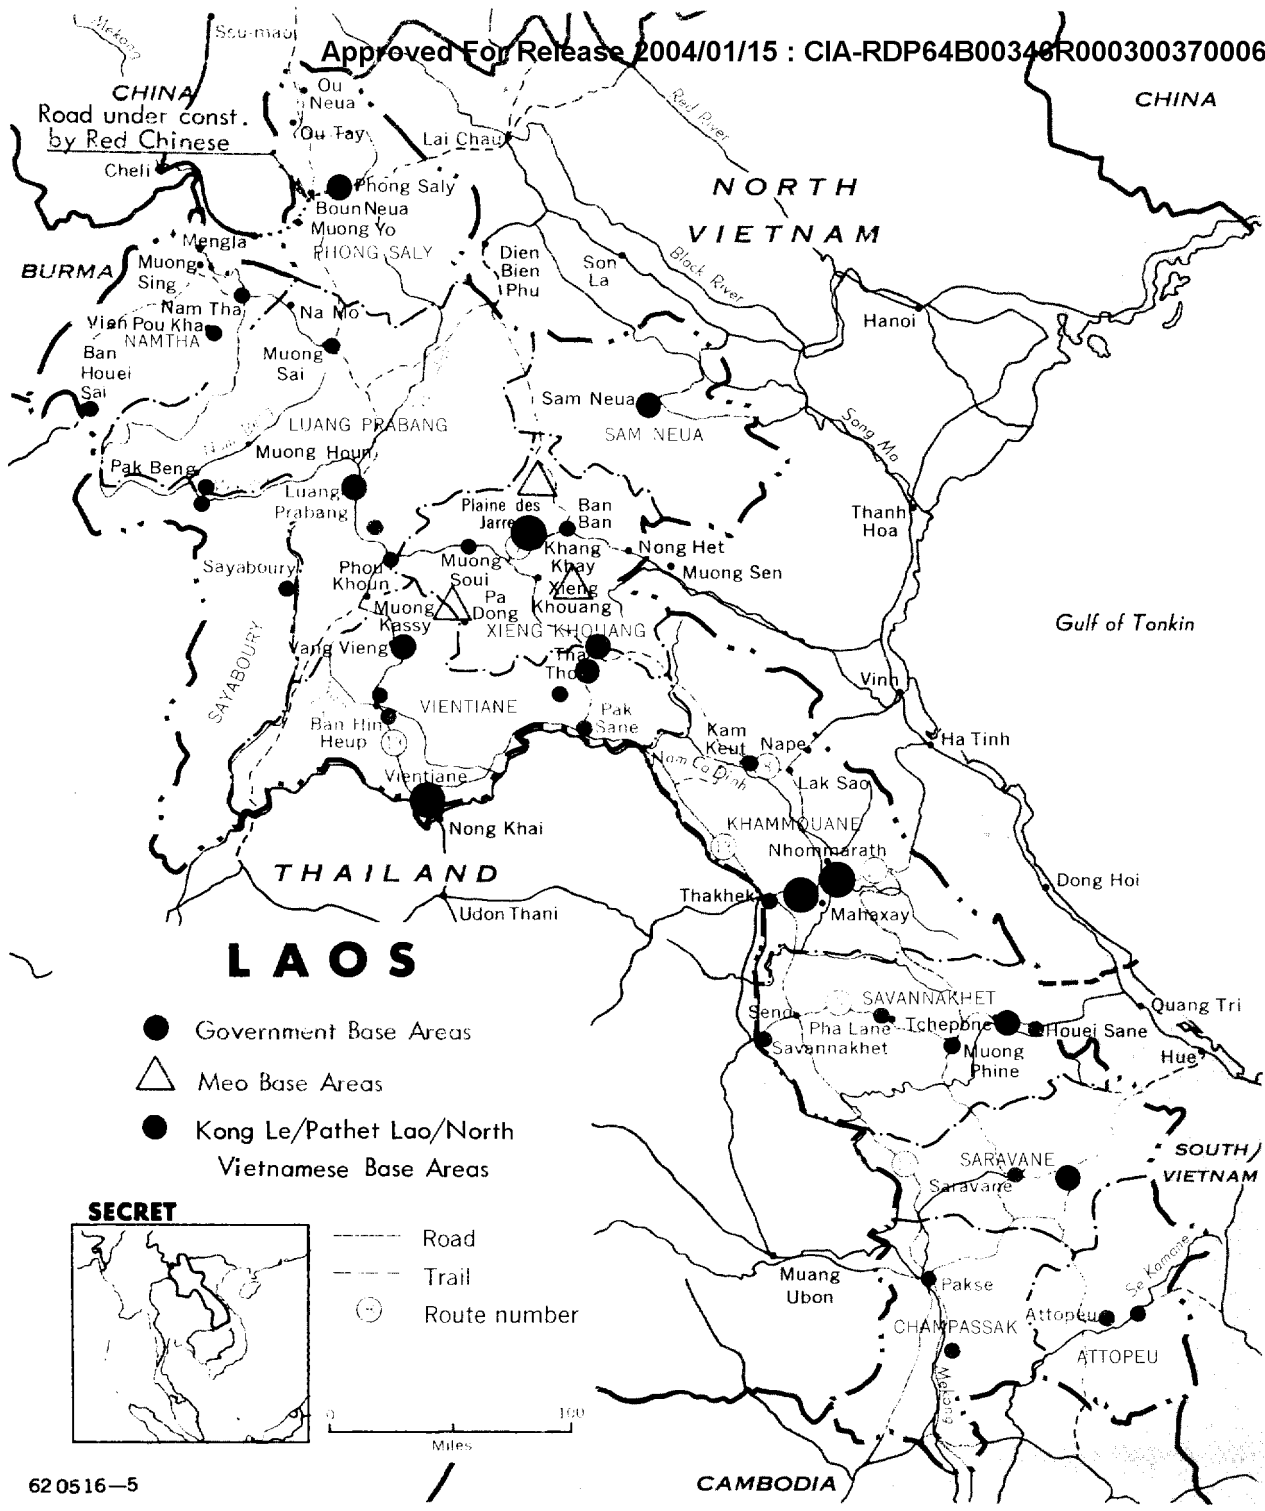

TAB

SECRET

TAB

CHINA
Road under const.
by Red Chinese

NORTH VIETNAM

LUANG PRABANG

LAOS

● Kong Le/Pathet Lao/North
Vietnamese Base Areas

SECRET

— Road
- - - Trail
Route number

CAMBODIA

TAB

South Vietnam

Communist Guerrilla Activity

TAB

- Government Base Areas
- △ Meo Base Areas
- Kong Le/Pathet Lao/North Vietnamese Base Areas

SECRET

- Road
 - - - Trail
 - Route number
- Miles 0 100

62 05 16-5