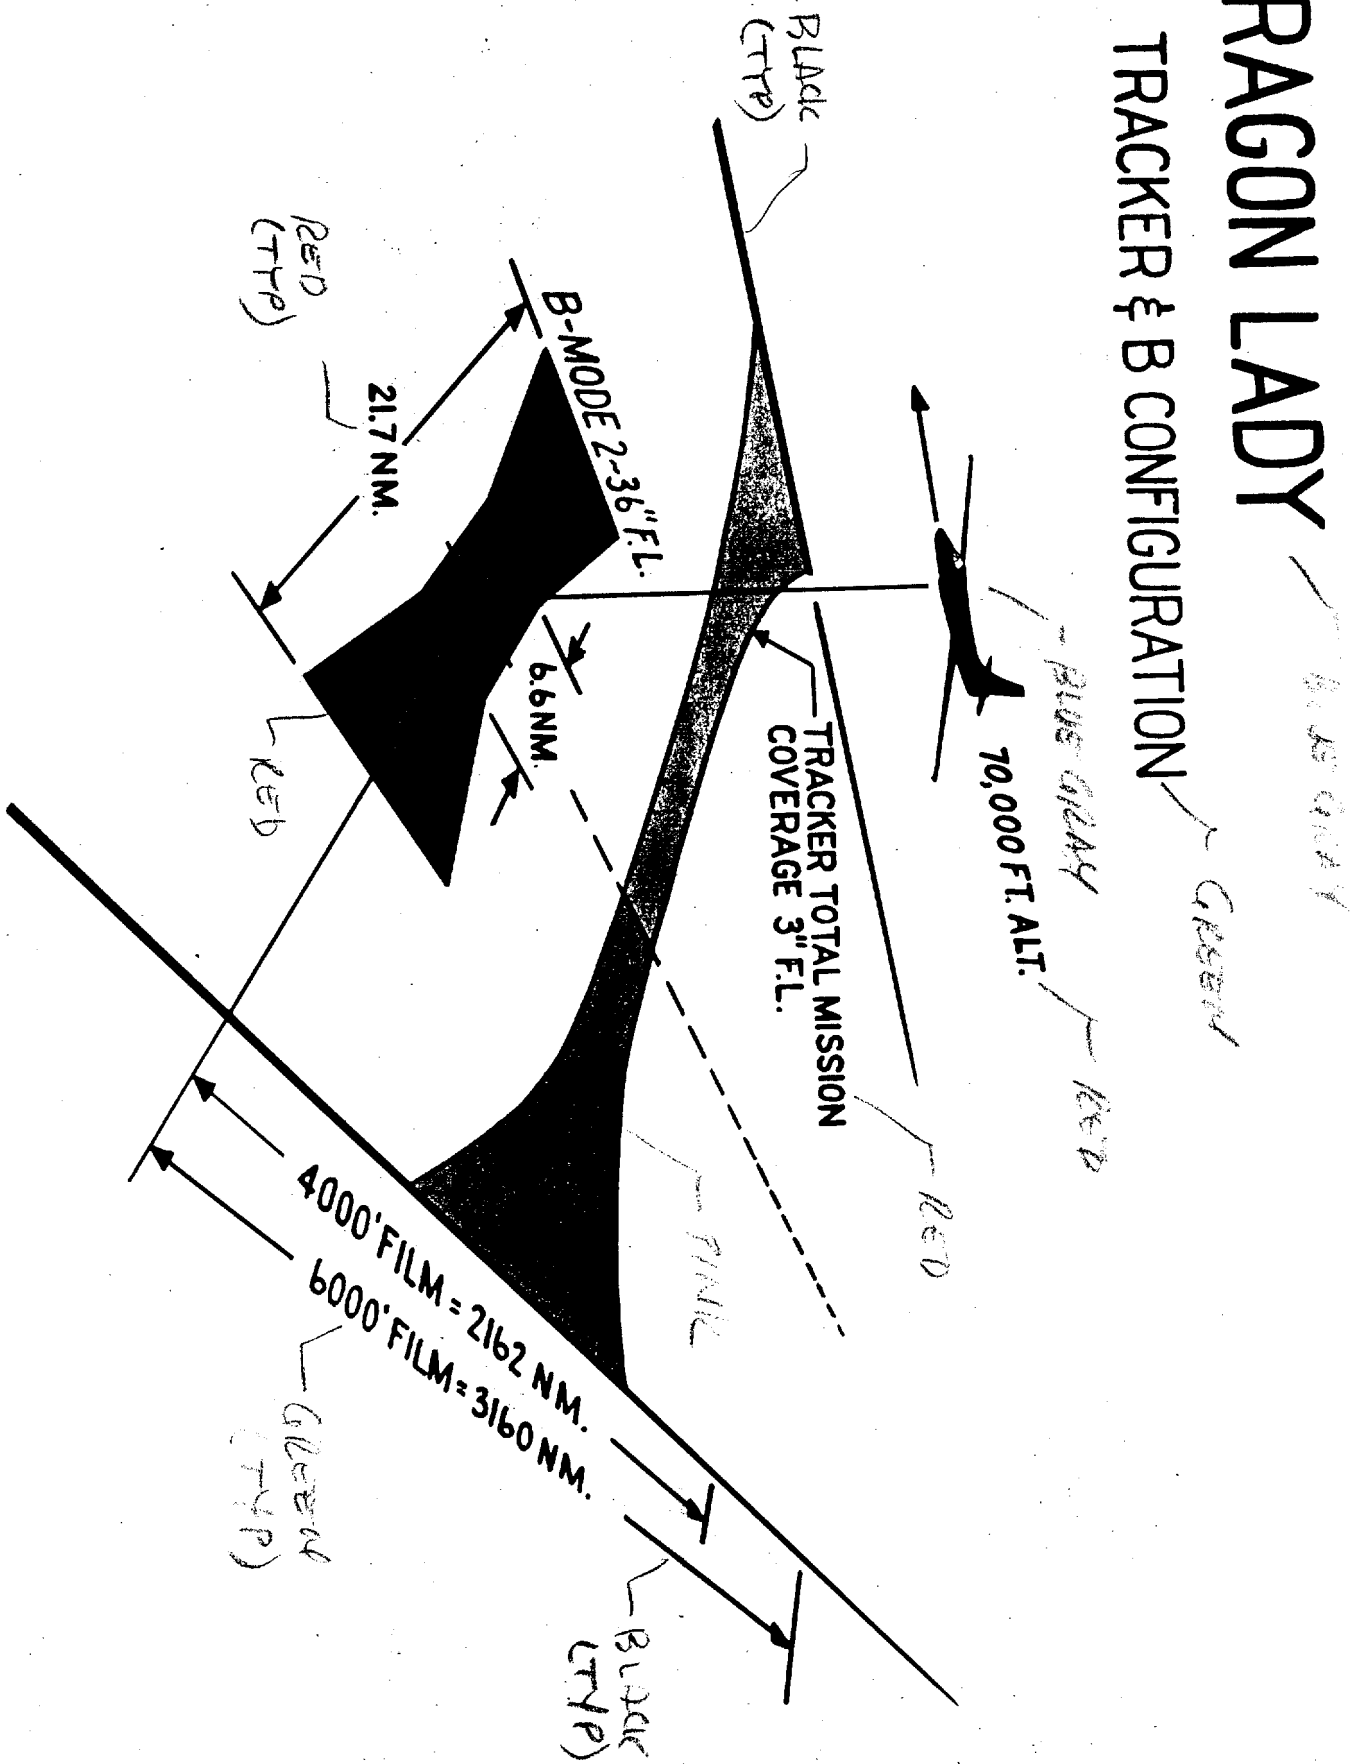

DRAGON LADY

TRACKER & B CONFIGURATION