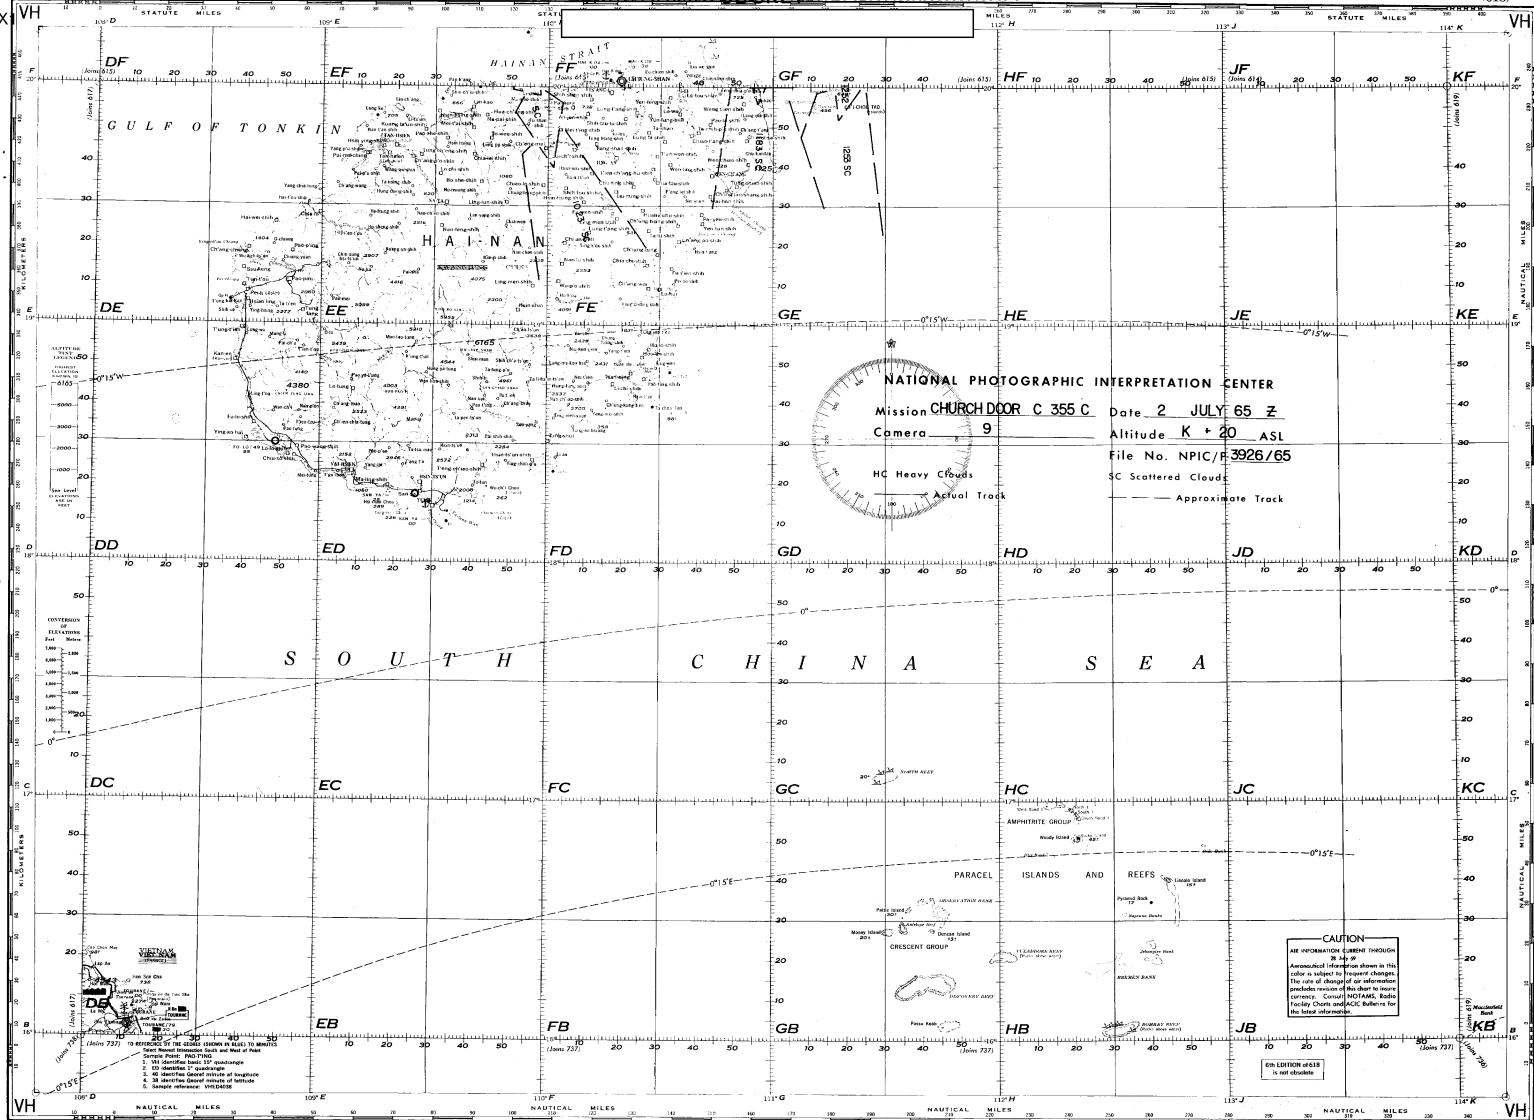

(618) HAINAN ISLAND

WORLD AERONAUTICAL CHART
Approved For Release 2003/08/05 : CIA-RDP02T06408R000800010049-9

(618)

25X

VH

25X1

(618)

SECRET

Approved For Release 2003/08/05 : CIA-RDP02T06408R000800010049-9

HAINAN ISLAND (618)

CHINA-VIET NAM VIETNAM