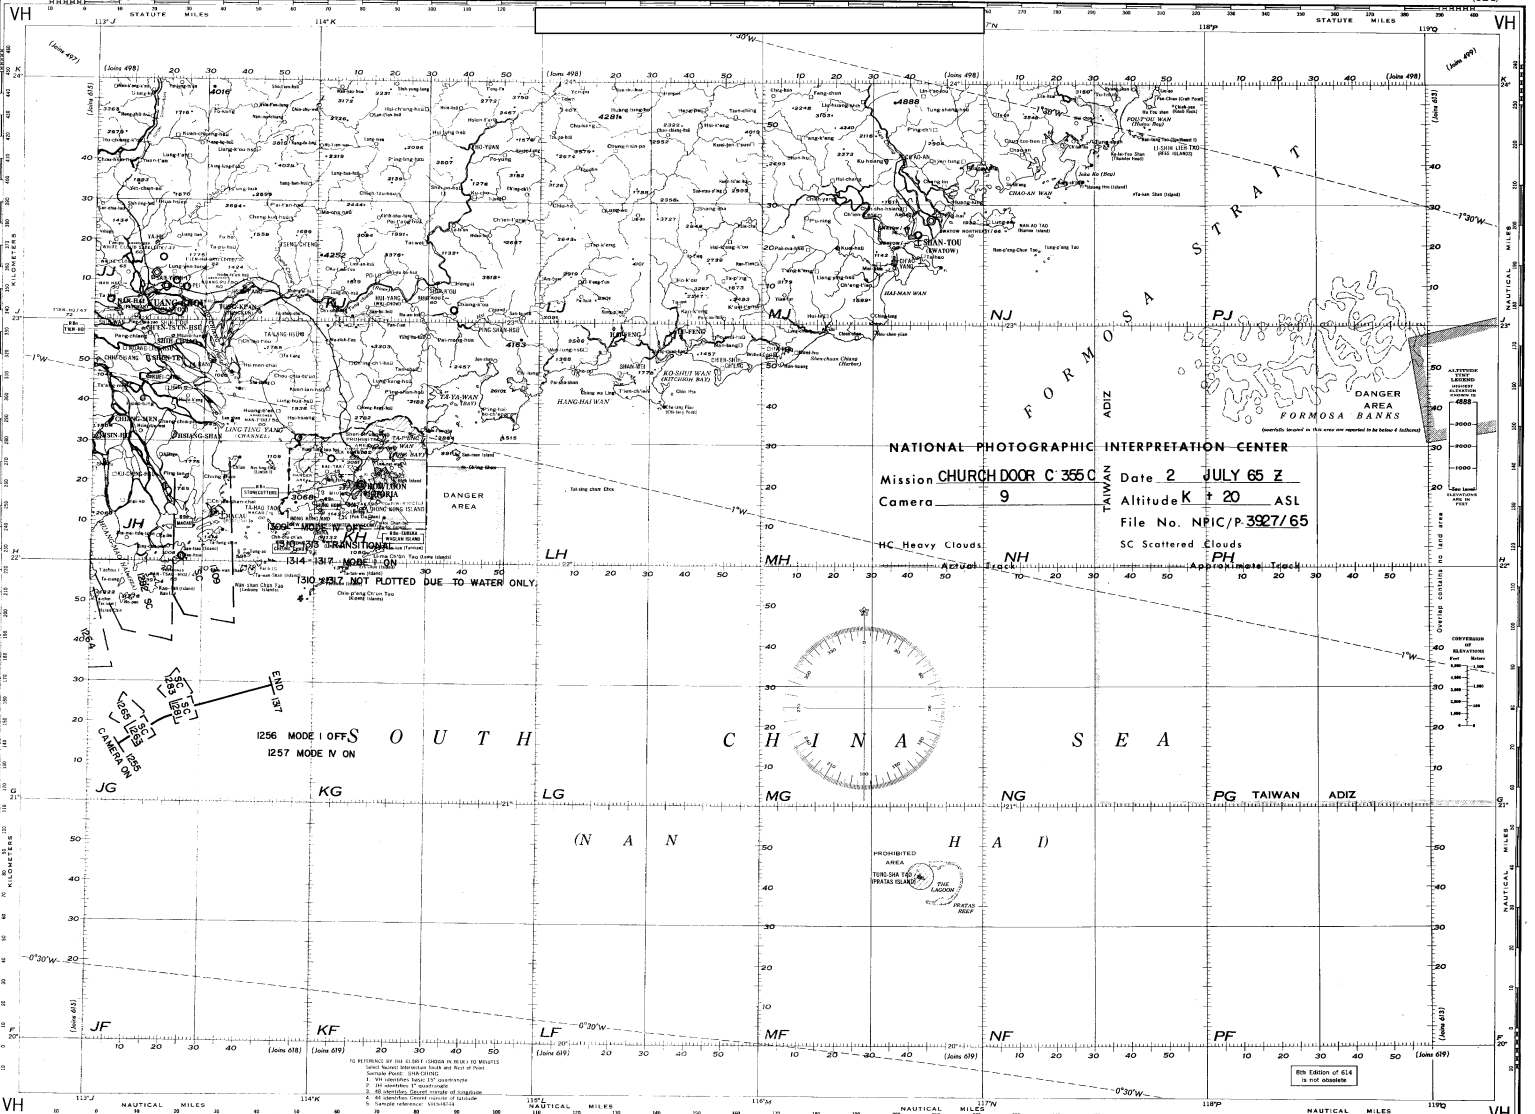

(614) HONG KONG ISLAND

Approved For Release 2003/08/05 : CIA-RDP02T06408R000800010049-9

(614)

NATIONAL PHOTOGRAPHIC INTERPRETATION CENTER
Mission CHURCH DOOR C 355 C Date 2 JULY 65 Z
Camera 9 Altitude K + 20 ASL
File No. NPIC/P 3927/65
SC Scattered Clouds
HC Heavy Clouds
LH Actual Track
MH
NH
PH

SECRET

Approved For Release 2003/08/05 : CIA-RDP02T06408R000800010049-9