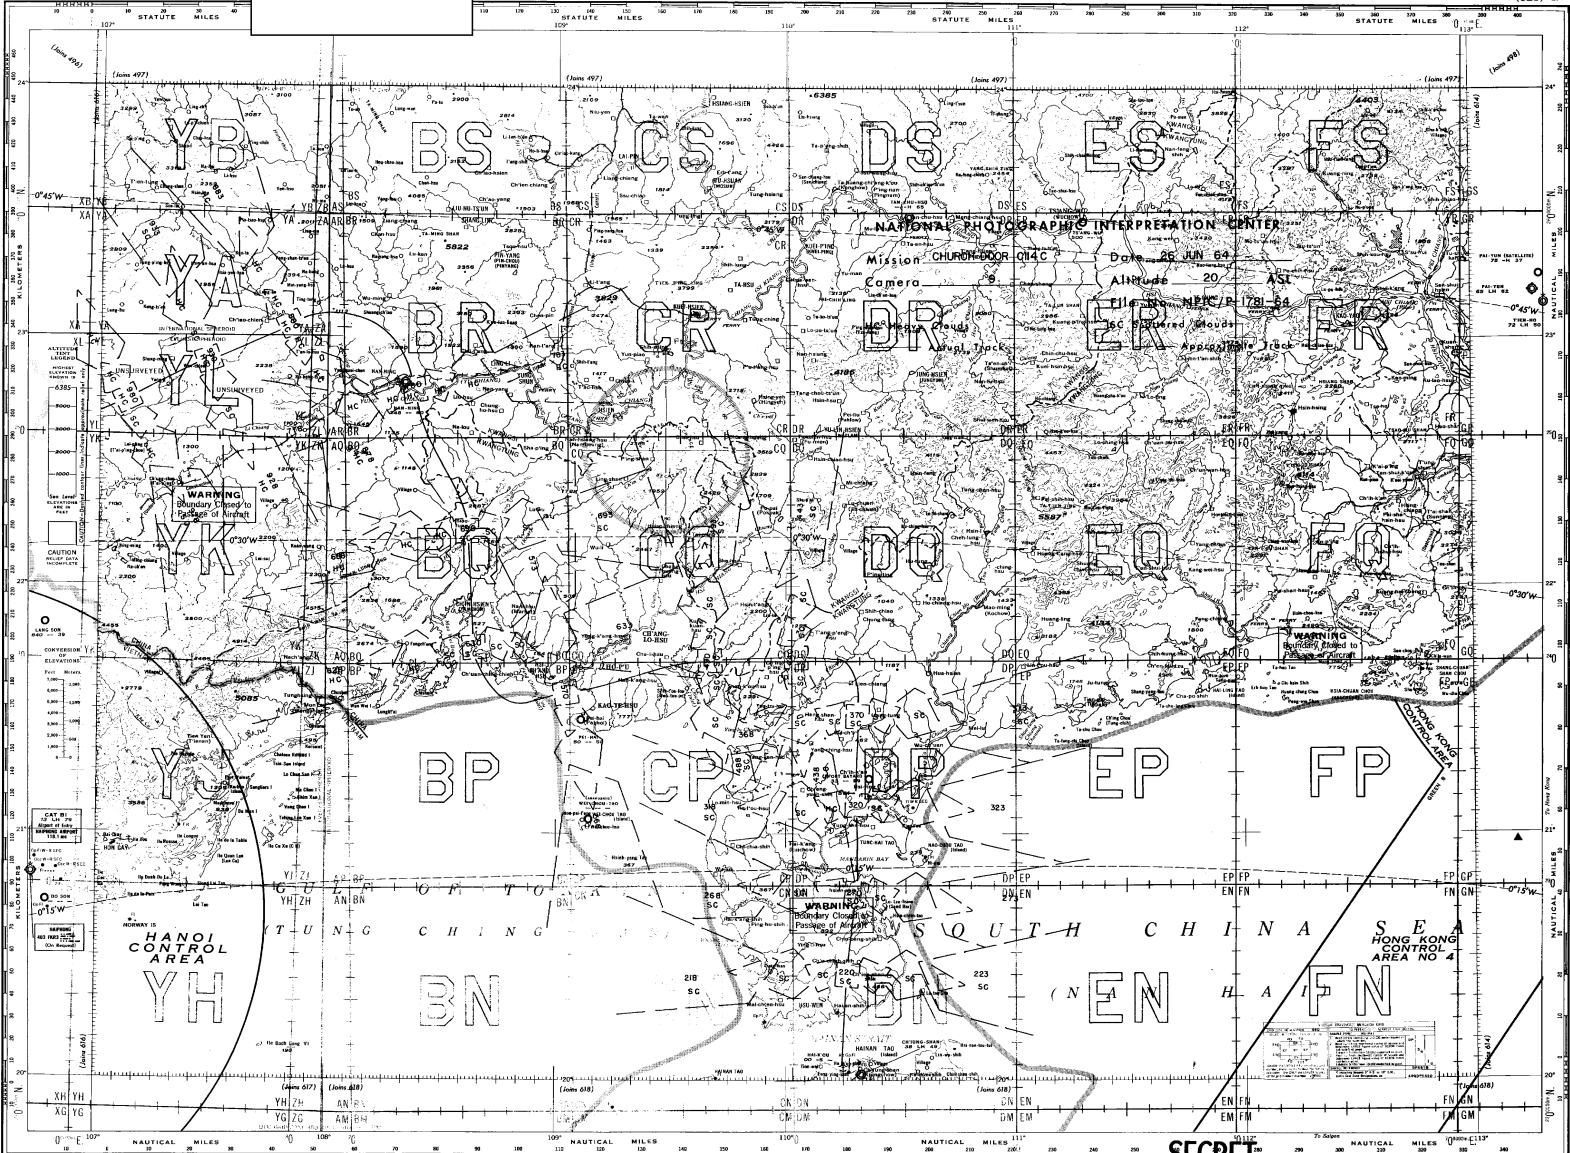

The flight-line index on page iii indicates the approximate track of Mission C114C.

TABLE OF CONTENTS

Mission Flight-Line Index	Page iii
NPIC/P-1780-64	WAC 618
NPIC/P-1781-64	WAC 615
NPIC/P-1782-64	WAC 615
NPIC/P-1783-64	WAC 618

SECRET

[Redacted]

SECRET

Approved For Release 2003/08/05 : CIA-RDP02T06408R000500010015-9

NPIC/MCP-1023/64

MISSION FLIGHT-LINE INDEX. This map shows the approximate track of Mission C114C.

Approved For Release 2003/08/05 : CIA-RDP02T06408R000500010015-9

SECRET

SECRET

SECRET

SECRET

SECRET

SECRET

WORLD AERONAUTICAL CHART

SECRET