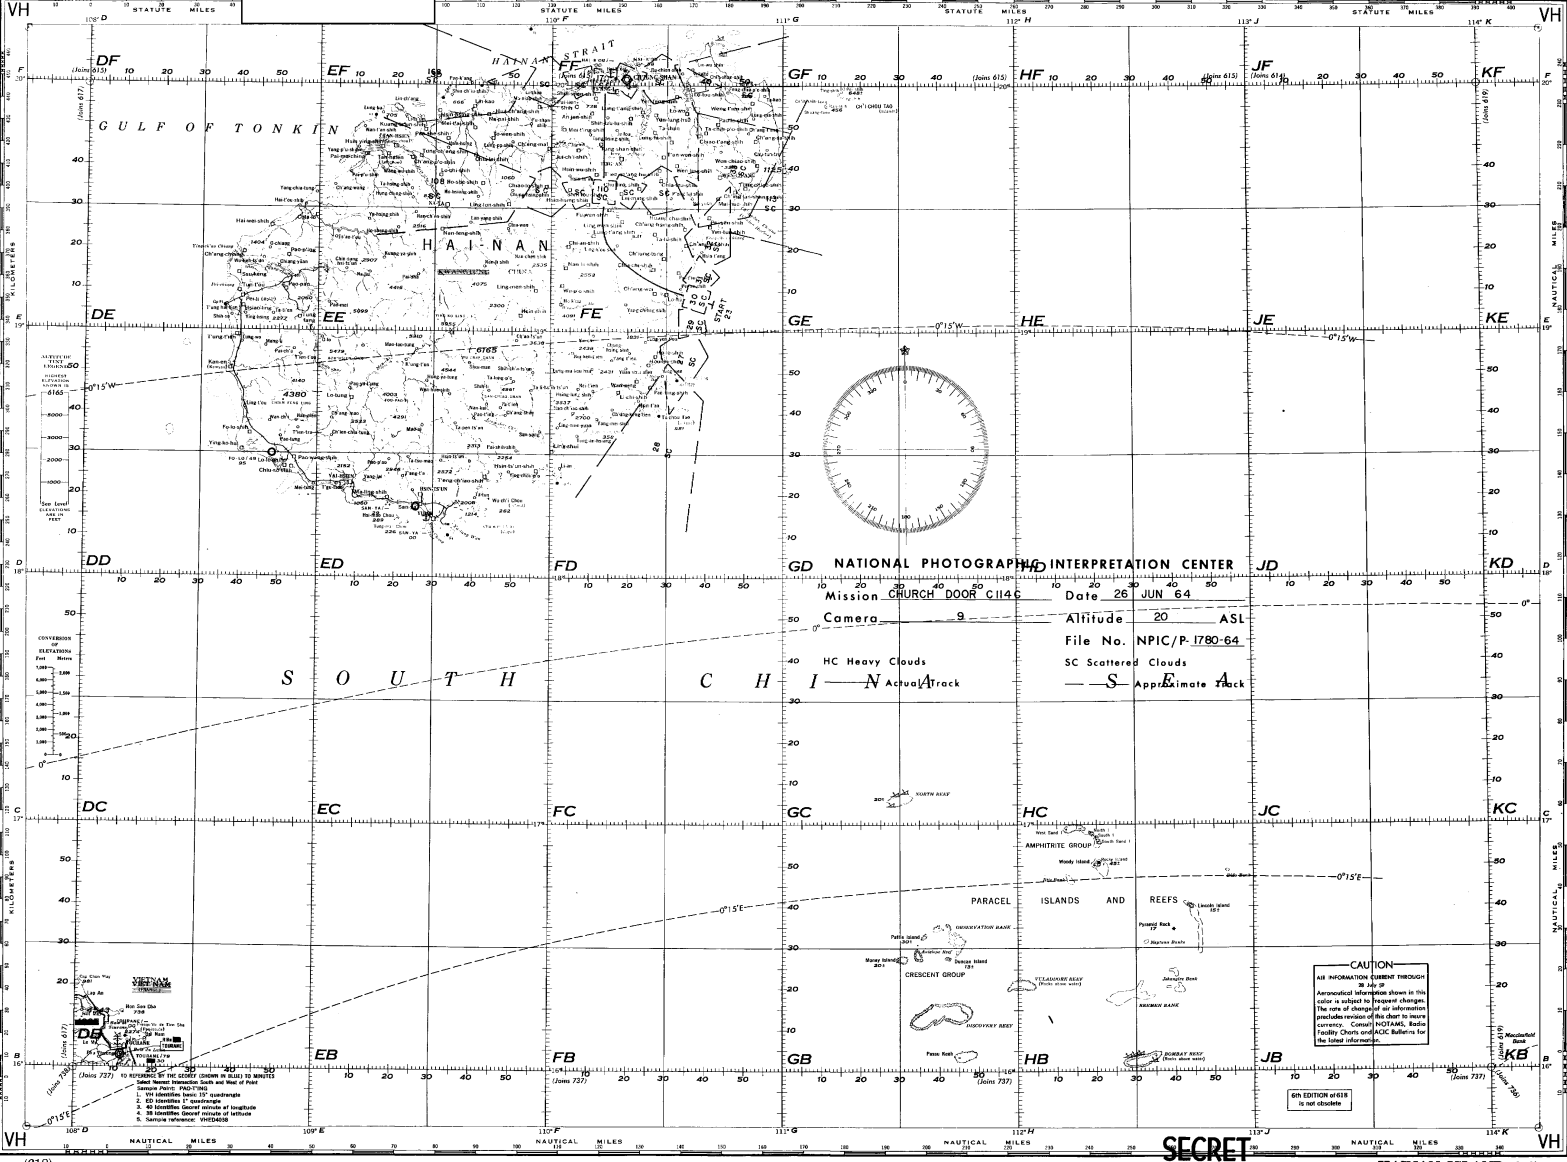

NPIC/MCP-1023/64

PREFACE

25X1

This publication contains the geographic location plots of the photography on CHURCH DOOR Mission C114C, dated 26 June 1964. [Redacted]

[Redacted] These plots are presented on a WAC format that has been reduced for convenience to approximately 60 percent of the original size. There are four plot sheets in this publication arranged in ascending order by control number.

The flight-line index on page iii indicates the approximate track of Mission C114C.

TABLE OF CONTENTS

Mission Flight-Line Index	Page iii
NPIC/P-1780-64	WAC 618
NPIC/P-1781-64	WAC 615
NPIC/P-1782-64	WAC 615
NPIC/P-1783-64	WAC 618

SECRET

[Redacted]

SECRET

Approved For Release 2003/08/05 : CIA-RDP02T06408R000500010015-9

NPIC/MCP-1023/64

MISSION FLIGHT-LINE INDEX. This map shows the approximate track of Mission C114C.

Approved For Release 2003/08/05 : CIA-RDP02T06408R000500010015-9

SECRET

SECRET

SECRET

SECRET

SECRET

SECRET

WORLD AERONAUTICAL CHART

SECRET