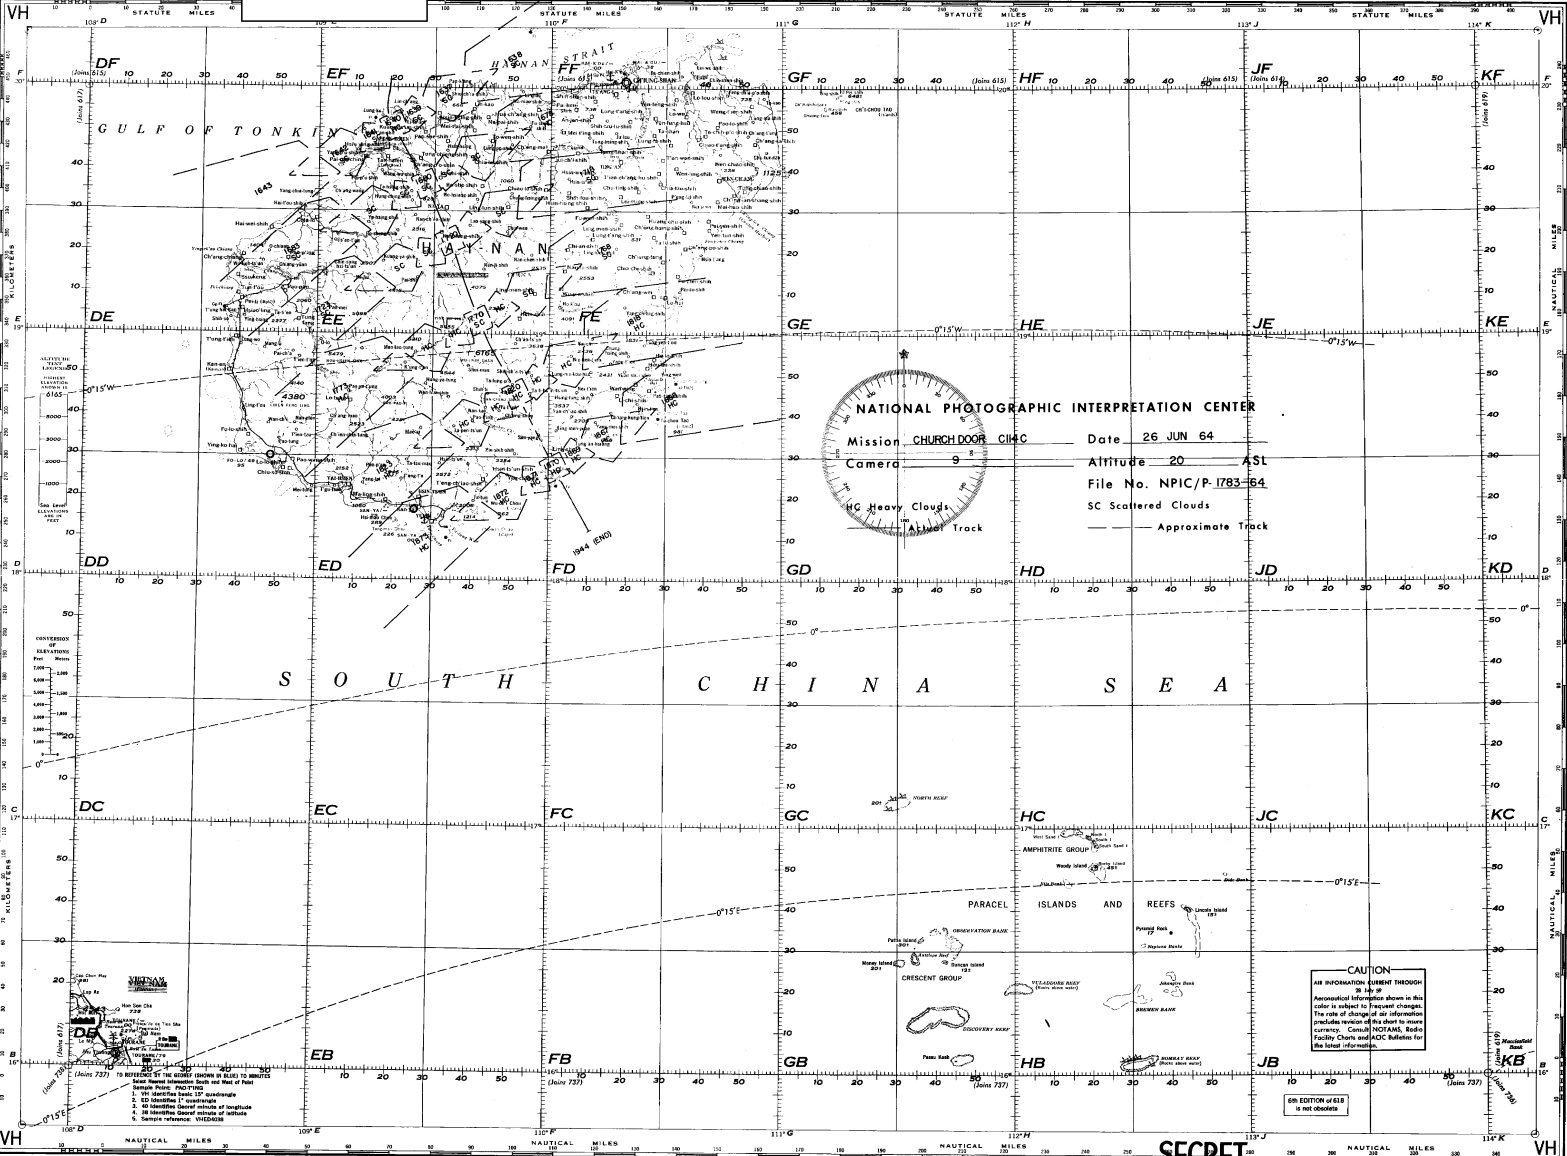

NPIC/MCP-1023/64

PREFACE

25X1

This publication contains the geographic location plots of the photography on CHURCH DOOR Mission C114C, dated 26 June 1964. [Redacted]

[Redacted] These plots are presented on a WAC format that has been reduced for convenience to approximately 60 percent of the original size. There are four plot sheets in this publication arranged in ascending order by control number.

The flight-line index on page iii indicates the approximate track of Mission C114C.

TABLE OF CONTENTS

Mission Flight-Line Index	Page iii
NPIC/P-1780-64	WAC 618
NPIC/P-1781-64	WAC 615
NPIC/P-1782-64	WAC 615
NPIC/P-1783-64	WAC 618

SECRET

[Redacted]

SECRET

Approved For Release 2003/08/05 : CIA-RDP02T06408R000500010015-9

NPIC/MCP-1023/64

MISSION FLIGHT-LINE INDEX. This map shows the approximate track of Mission C114C.

Approved For Release 2003/08/05 : CIA-RDP02T06408R000500010015-9

SECRET

SECRET

SECRET

SECRET

SECRET

SECRET

WORLD AERONAUTICAL CHART

SECRET