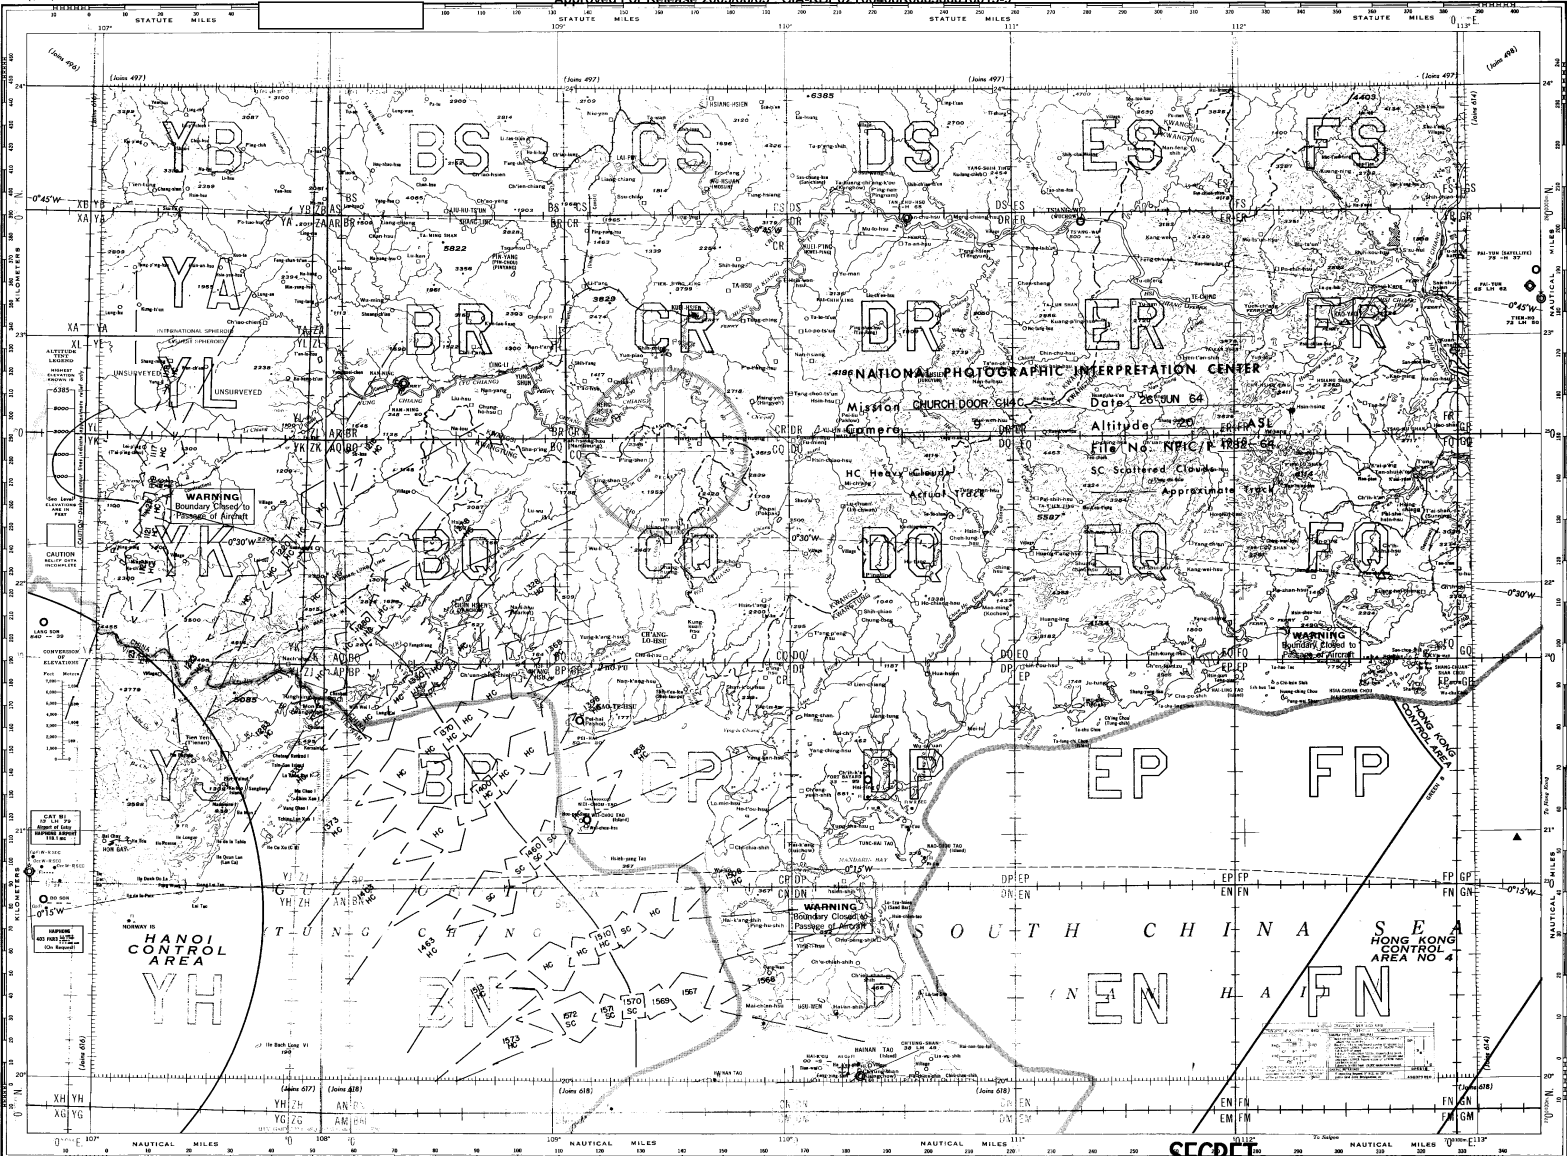

NPIC/MCP-1023/64

PREFACE

25X1

This publication contains the geographic location plots of the photography on CHURCH DOOR Mission C114C, dated 26 June 1964. [Redacted]

[Redacted] These plots are presented on a WAC format that has been reduced for convenience to approximately 60 percent of the original size. There are four plot sheets in this publication arranged in ascending order by control number.

The flight-line index on page iii indicates the approximate track of Mission C114C.

TABLE OF CONTENTS

Mission Flight-Line Index	Page iii
NPIC/P-1780-64	WAC 618
NPIC/P-1781-64	WAC 615
NPIC/P-1782-64	WAC 615
NPIC/P-1783-64	WAC 618

SECRET

SECRET

SECRET

SECRET

SECRET

SECRET

WORLD AERONAUTICAL CHART

SECRET