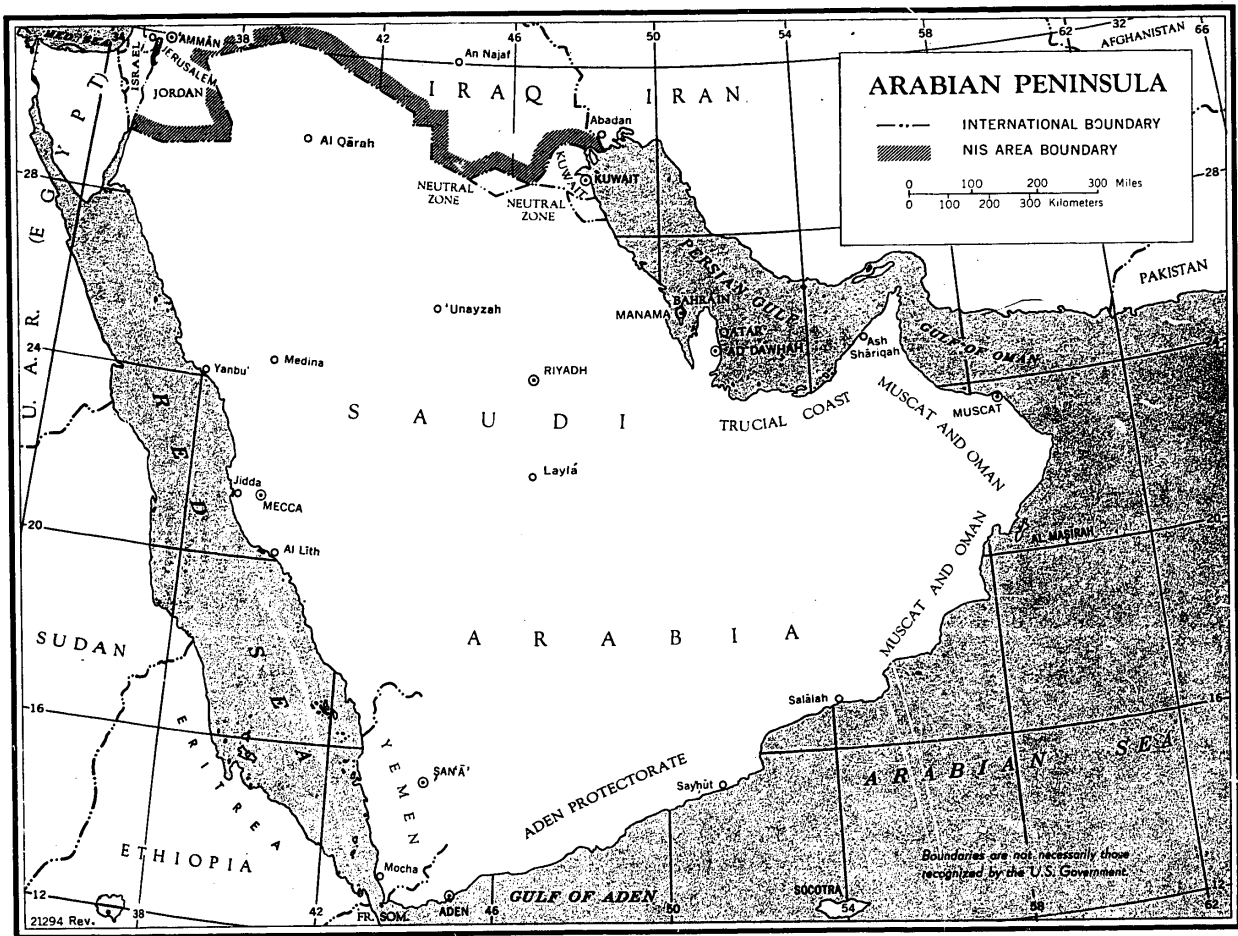

---

---

APPROVED FOR RELEASE: 2007/02/21: CIA-RDP01-00707R000100110006-0

FOREWORD

The gazetteer contains about 35,000 entries for places and features in the Arabian Peninsula and associated islands and waters. The entries include standard names approved by the Board on Geographic Names and unapproved variant names, the latter cross-referenced to the standard names. *Users of the gazetteer should always refer to main entries for approved names.*